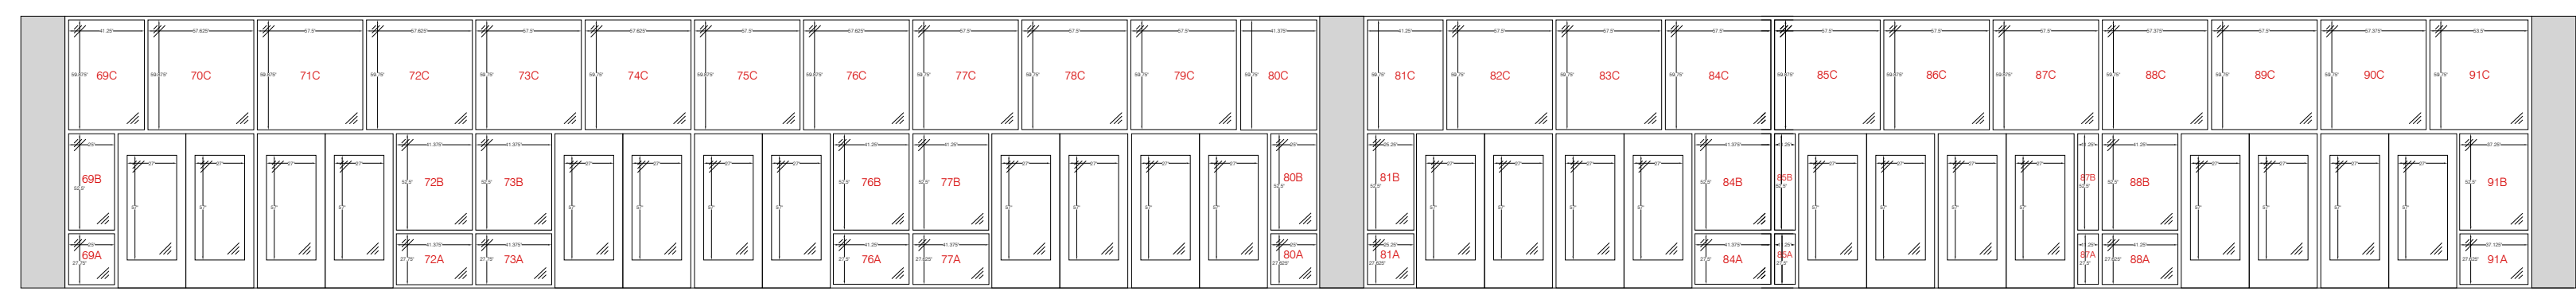

69 70 71 72 73 74 75 76 77 78 79 80 81 82 83 84 85 86 87 88 89 90 91

The framework or space between the window panes is 2.5" wide.

# Window Grid / W69-91

North Hall - South Facing