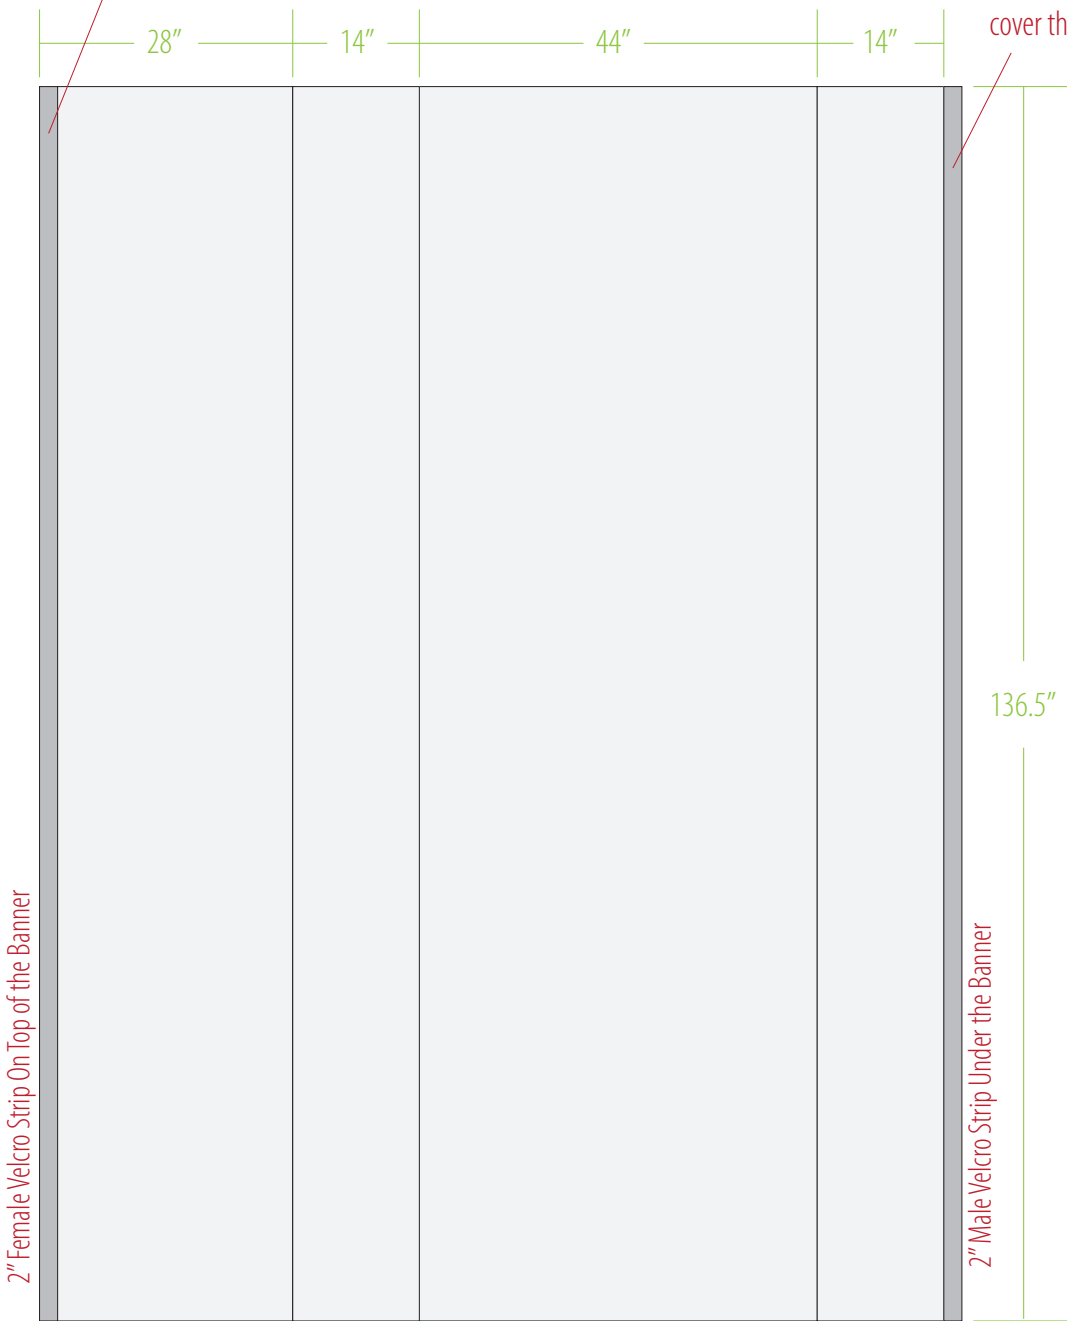

San Jose Convention Center
Column Wraps

This 2" Strip is for velcro.
This strip will be covered.
Do not add critical graphics
or artwork here.

This 2" Strip is for velcro.
Please include bleed to
cover this strip.

10% Scale