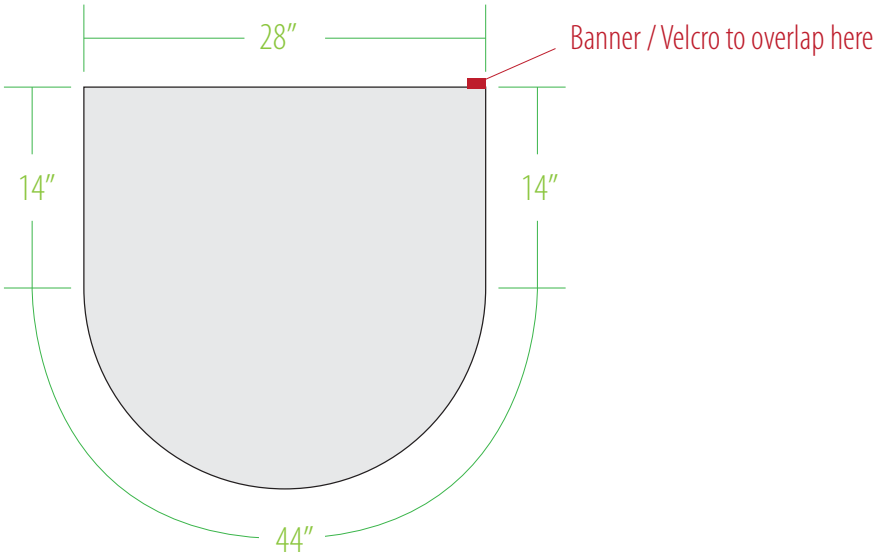

San Jose Convention Center
Column Wraps

This 2" Strip is for velcro.
This strip will be covered.
Do not add critical graphics
or artwork here.

This 2" Strip is for velcro.
Please include bleed to
cover this strip.

10% Scale