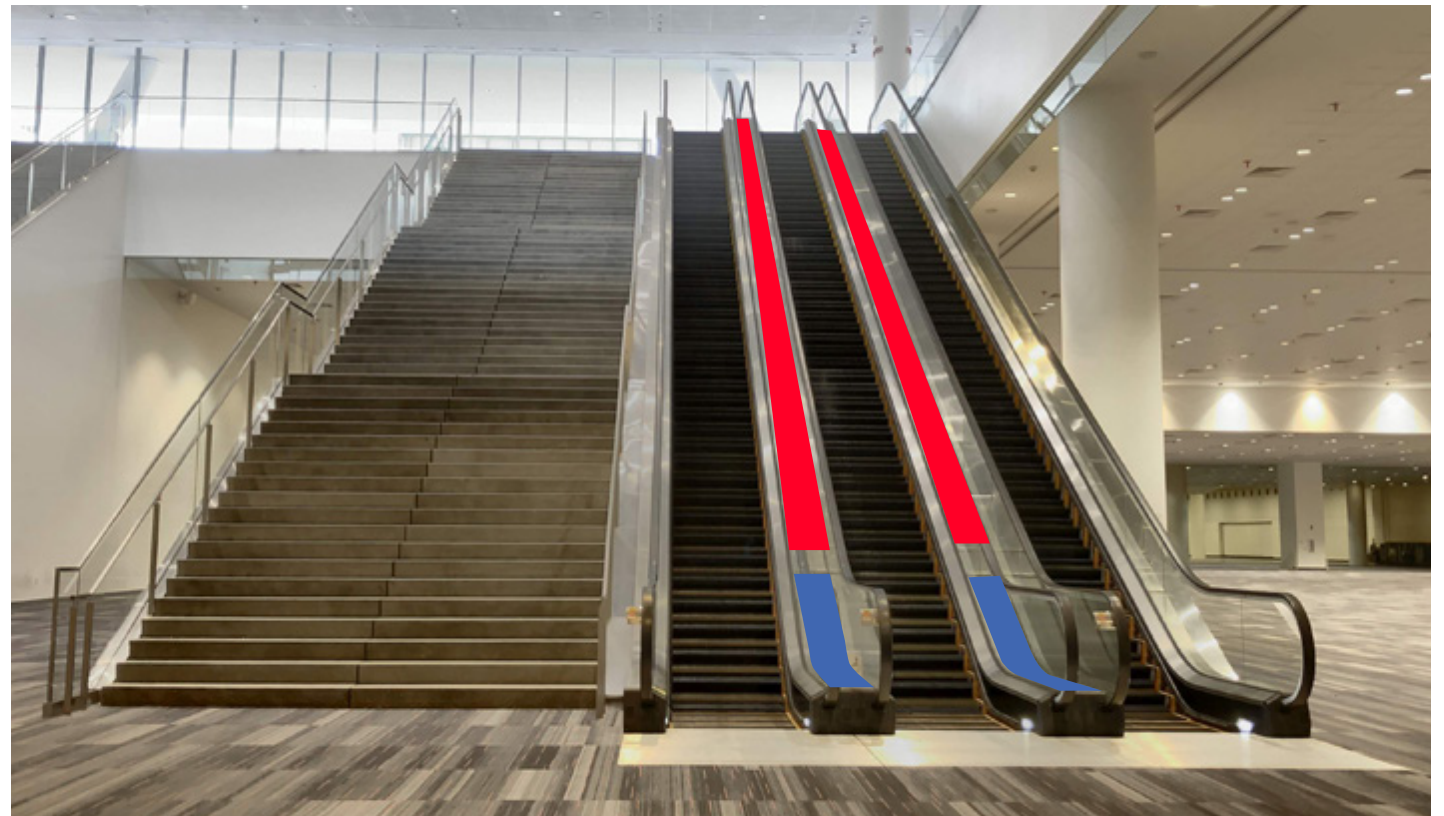

Escalator Runner - Main

Fits Between Acrylic Cones

13oz Vinyl Banner

Produce as 1 piece

725" x 12" *Single Sided*

Escalator Runners - Bottom

Starts at bottom cone
and continues to the
bottom of the escalator

13oz Vinyl Banner

Produce as 1 piece

132" x 12" *Single Sided*