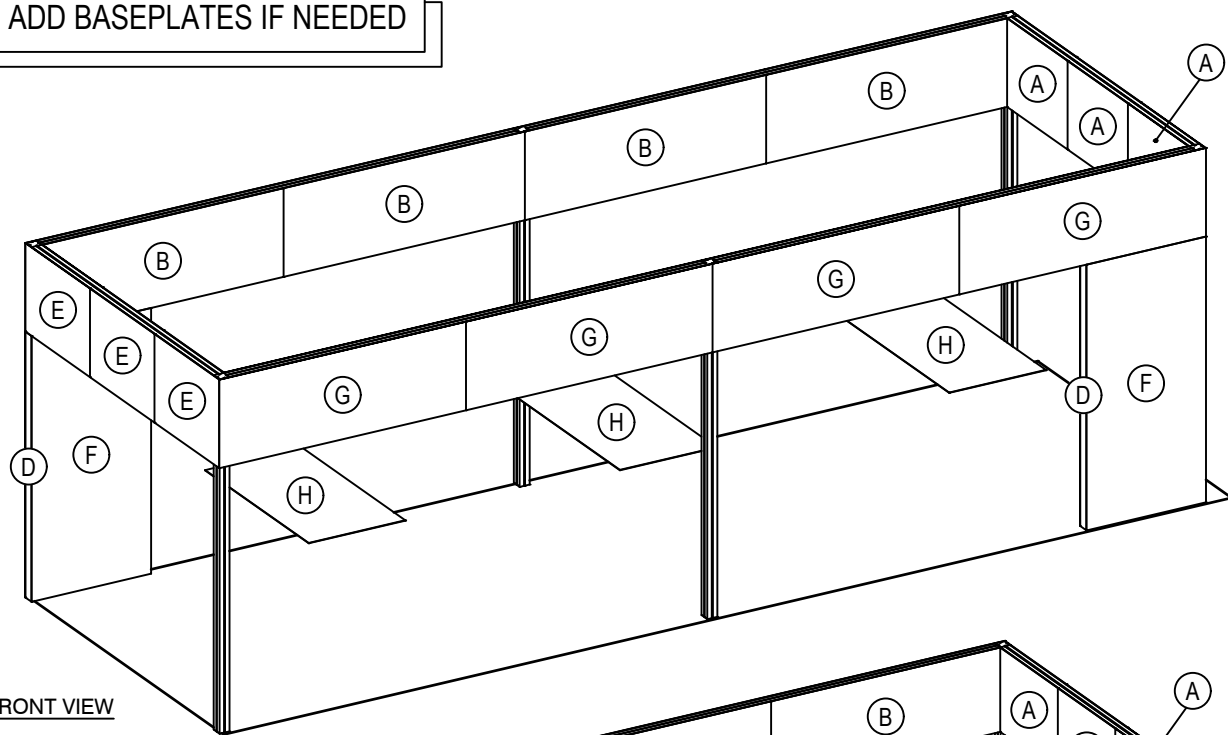

* 0 0 2 9 2 9 4 4 0 1 . 1 0 2 9 . 1 *

ADD BASEPLATES IF NEEDED

FRONT VIEW

SIDE ELEVATION

FRONT ELEVATION

PLAN VIEW

BACK VIEW

STRUCTURE VIEW

LESS THAN 30 DAYS OUT

MORE THAN 30 DAYS OUT

ADD BASEPLATES IF NEEDED

FRONT VIEW

BACK VIEW

SIDE A

SIDE B

ACCOUNT FOR
PVC OVERLAP

PLAN VIEW

1/16" SPACE
FOR REMO TAPE

GRAPHICS PULL LIST

I.D.	Qty	Type	Size	Description	Material	Color
A	6	Overlay Panel	37-3/8" x 30"	Custom Overlay Panel	PVC	Graphic
B	8	Overlay Panel	86-3/16" x 30"	Custom Overlay Panel	PVC	Graphic
D	4	Overlay Panel	3-11/16" x 90"	Custom Overlay Panel	PVC	Black
E	6	Overlay Graphic Panel	39-15/16" x 30"	Overlay Graphic Panel	PVC	Graphic
F	4	Overlay Graphic Panel	42-11/16" x 90"	Overlay Graphic Panel	PVC	Graphic
G	8	Overlay Graphic Panel	88-1/8" x 30"	Overlay Graphic Panel	PVC	Graphic
H	3	Overlay Graphic Panel	64" x 34-1/2"	Counter Top Graphic	TBD	Graphic