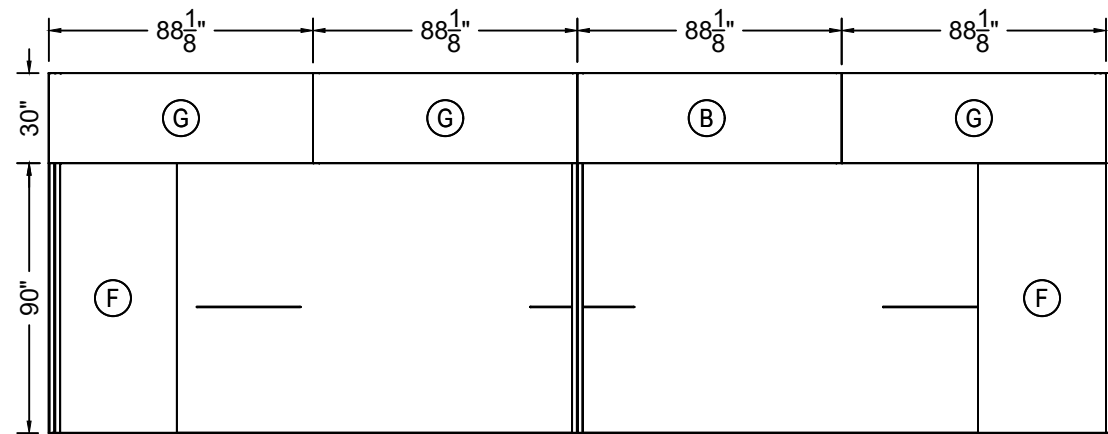

LESS THAN 30 DAYS OUT

MORE THAN 30 DAYS OUT

ADD BASEPLATES IF NEEDED

FRONT VIEW

BACK VIEW

SIDE A

SIDE B

ACCOUNT FOR
PVC OVERLAP

PLAN VIEW

1/16" SPACE
FOR REMO TAPE

GRAPHICS PULL LIST

I.D.	Qty	Type	Size	Description	Material	Color
A	6	Overlay Panel	37-3/8" x 30"	Custom Overlay Panel	PVC	Graphic
B	8	Overlay Panel	86-3/16" x 30"	Custom Overlay Panel	PVC	Graphic
D	4	Overlay Panel	3-11/16" x 90"	Custom Overlay Panel	PVC	Black
E	6	Overlay Graphic Panel	39-15/16" x 30"	Overlay Graphic Panel	PVC	Graphic
F	4	Overlay Graphic Panel	42-11/16" x 90"	Overlay Graphic Panel	PVC	Graphic
G	8	Overlay Graphic Panel	88-1/8" x 30"	Overlay Graphic Panel	PVC	Graphic
H	3	Overlay Graphic Panel	64" x 34-1/2"	Counter Top Graphic	TBD	Graphic