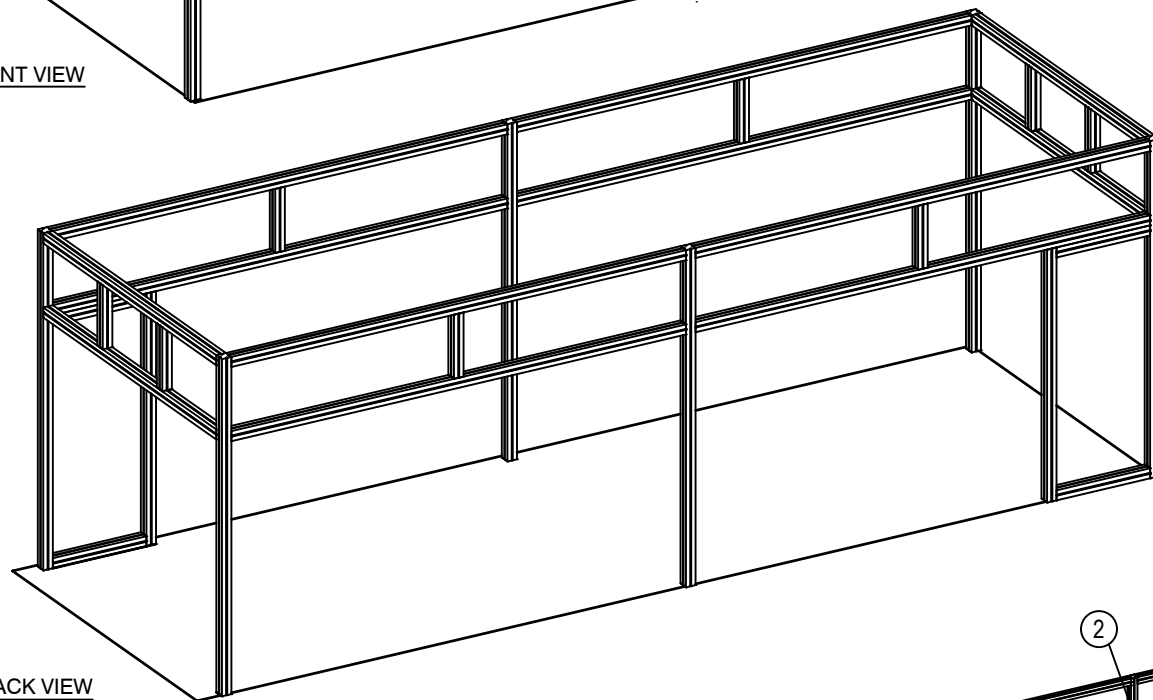

(18) LAGUNA CHAIRS

(3) 65"L X 36"D X 42"H LEX BAR COUNTERS

3D VIEW - 1

STRUCTURE VIEW

3D VIEW - 2

LESS THAN 30 DAYS OUT

* 0 0 2 9 2 9 4 4 0 1 . 1 0 2 9 . 0 *

MORE THAN 30 DAYS OUT

* 0 0 2 9 2 9 4 4 0 1 . 1 0 2 9 . 1 *

ADD BASEPLATES IF NEEDED

FRONT VIEW

SIDE ELEVATION

FRONT ELEVATION

PLAN VIEW

BACK VIEW

STRUCTURE VIEW

LESS THAN 30 DAYS OUT

MORE THAN 30 DAYS OUT

ADD BASEPLATES IF NEEDED

FRONT VIEW

BACK VIEW

SIDE A

SIDE B

ACCOUNT FOR
PVC OVERLAP

PLAN VIEW

1/16" SPACE
FOR REMO TAPE

GRAPHICS PULL LIST

I.D.	Qty	Type	Size	Description	Material	Color
A	6	Overlay Panel	37-3/8" x 30"	Custom Overlay Panel	PVC	Graphic
B	8	Overlay Panel	86-3/16" x 30"	Custom Overlay Panel	PVC	Graphic
D	4	Overlay Panel	3-11/16" x 90"	Custom Overlay Panel	PVC	Black
E	6	Overlay Graphic Panel	39-15/16" x 30"	Overlay Graphic Panel	PVC	Graphic
F	4	Overlay Graphic Panel	42-11/16" x 90"	Overlay Graphic Panel	PVC	Graphic
G	8	Overlay Graphic Panel	88-1/8" x 30"	Overlay Graphic Panel	PVC	Graphic
H	3	Overlay Graphic Panel	64" x 34-1/2"	Counter Top Graphic	TBD	Graphic