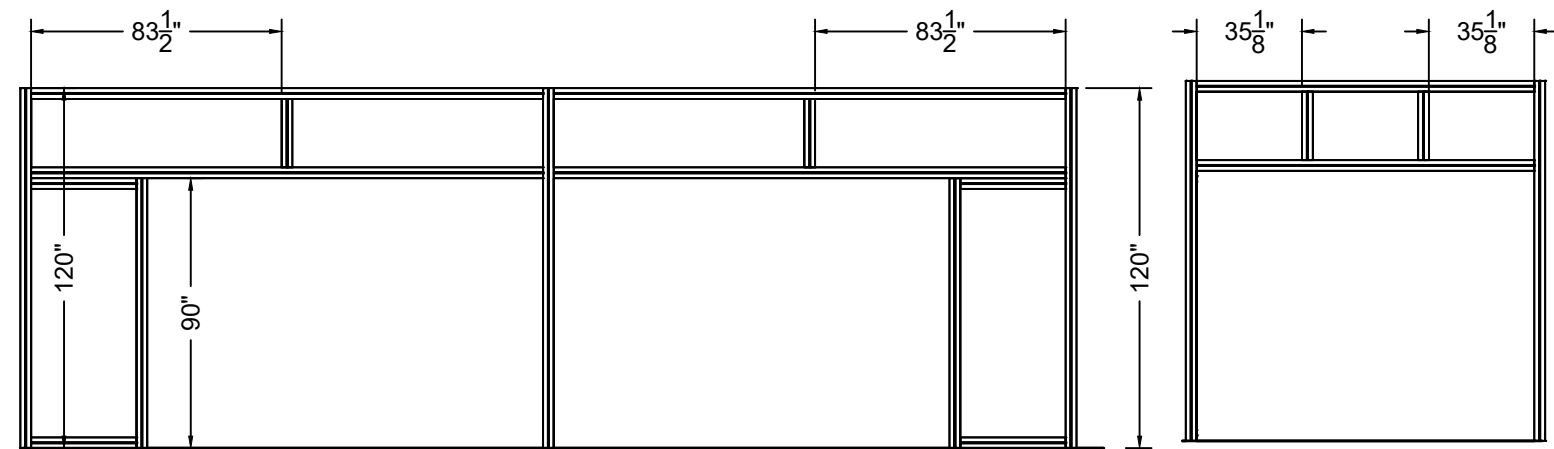

(18) LAGUNA CHAIRS

(3) 65"L X 36"D X 42"H LEX BAR COUNTERS

3D VIEW - 1

STRUCTURE VIEW

3D VIEW - 2

LESS THAN 30 DAYS OUT

* 0 0 2 9 2 9 4 4 0 1 . 1 0 2 9 . 0 *

MORE THAN 30 DAYS OUT

* 0 0 2 9 2 9 4 4 0 1 . 1 0 2 9 . 1 *

ADD BASEPLATES IF NEEDED

FRONT VIEW

SIDE ELEVATION

FRONT ELEVATION

PLAN VIEW

BACK VIEW

STRUCTURE VIEW

MIS PULL LIST

I.D.	Qty	Type	Size	Description	Material	Color
1	2	PS3.5 (Vert.)	90"	7'-6"	Aluminum	Black
2	6	PS3.5 (Vert.)	120"	10'-0"	Aluminum	Black
3	4	PS3.5 (Hor.)	35-1/8"	1M	Aluminum	Silver
4	4	PS3.5 (Hor.)	112-5/8"	3M	Aluminum	Black
5	8	PS3.5 (Hor.)	170-3/4"	4-1/2M	Aluminum	Black
6	8	PS3.5 (Hor.)	22-13/16"	CUSTOM	Aluminum	Silver

PLAN VIEW

1/16" SPACE
FOR REMO TAPE

GRAPHICS PULL LIST

I.D.	Qty	Type	Size	Description	Material	Color
A	6	Overlay Panel	37-3/8" x 30"	Custom Overlay Panel	PVC	Graphic
B	8	Overlay Panel	86-3/16" x 30"	Custom Overlay Panel	PVC	Graphic
D	4	Overlay Panel	3-11/16" x 90"	Custom Overlay Panel	PVC	Black
E	6	Overlay Graphic Panel	39-15/16" x 30"	Overlay Graphic Panel	PVC	Graphic
F	4	Overlay Graphic Panel	42-11/16" x 90"	Overlay Graphic Panel	PVC	Graphic
G	8	Overlay Graphic Panel	88-1/8" x 30"	Overlay Graphic Panel	PVC	Graphic
H	3	Overlay Graphic Panel	64" x 34-1/2"	Counter Top Graphic	TBD	Graphic