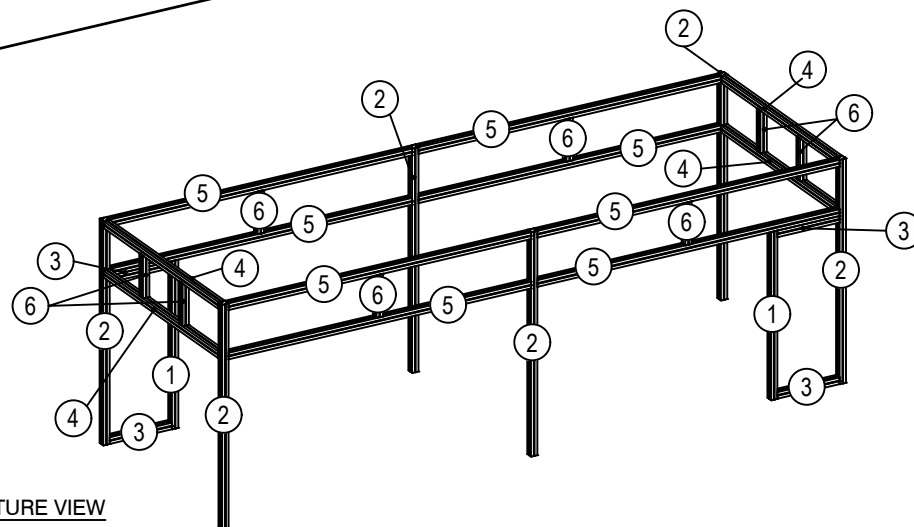

* 0 0 2 9 2 9 4 4 0 1 . 1 0 2 9 . 1 *

ADD BASEPLATES IF NEEDED

FRONT VIEW

SIDE ELEVATION

FRONT ELEVATION

PLAN VIEW

BACK VIEW

STRUCTURE VIEW

MIS PULL LIST

I.D.	Qty	Type	Size	Description	Material	Color
1	2	PS3.5 (Vert.)	90"	7'-6"	Aluminum	Black
2	6	PS3.5 (Vert.)	120"	10'-0"	Aluminum	Black
3	4	PS3.5 (Hor.)	35-1/8"	1M	Aluminum	Silver
4	4	PS3.5 (Hor.)	112-5/8"	3M	Aluminum	Black
5	8	PS3.5 (Hor.)	170-3/4"	4-1/2M	Aluminum	Black
6	8	PS3.5 (Hor.)	22-13/16"	CUSTOM	Aluminum	Silver

LESS THAN 30 DAYS OUT

MORE THAN 30 DAYS OUT

ADD BASEPLATES IF NEEDED

FRONT VIEW

BACK VIEW

SIDE A

SIDE B

ACCOUNT FOR
PVC OVERLAP

PLAN VIEW

1/16" SPACE
FOR REMO TAPE

GRAPHICS PULL LIST

I.D.	Qty	Type	Size	Description	Material	Color
A	6	Overlay Panel	37-3/8" x 30"	Custom Overlay Panel	PVC	Graphic
B	8	Overlay Panel	86-3/16" x 30"	Custom Overlay Panel	PVC	Graphic
D	4	Overlay Panel	3-11/16" x 90"	Custom Overlay Panel	PVC	Black
E	6	Overlay Graphic Panel	39-15/16" x 30"	Overlay Graphic Panel	PVC	Graphic
F	4	Overlay Graphic Panel	42-11/16" x 90"	Overlay Graphic Panel	PVC	Graphic
G	8	Overlay Graphic Panel	88-1/8" x 30"	Overlay Graphic Panel	PVC	Graphic
H	3	Overlay Graphic Panel	64" x 34-1/2"	Counter Top Graphic	TBD	Graphic