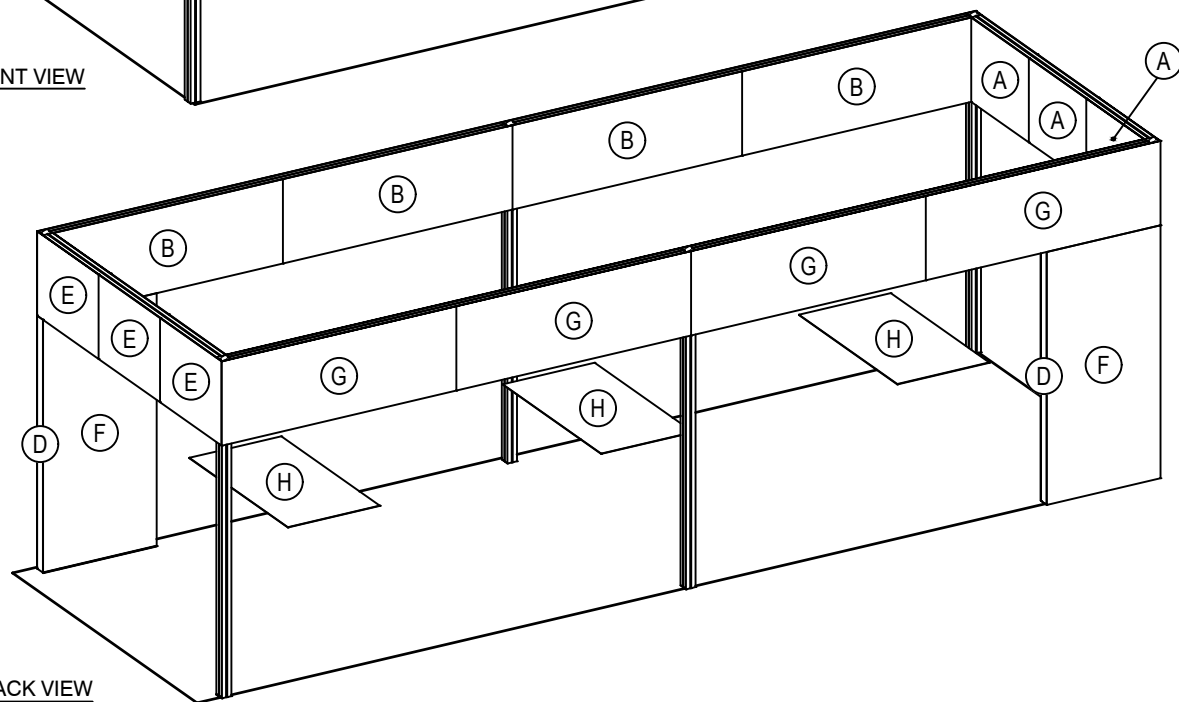

LESS THAN 30 DAYS OUT

MORE THAN 30 DAYS OUT

ADD BASEPLATES IF NEEDED

FRONT VIEW

BACK VIEW

SIDE A

SIDE B

ACCOUNT FOR
PVC OVERLAP

PLAN VIEW

1/16" SPACE
FOR REMO TAPE

GRAPHICS PULL LIST

I.D.	Qty	Type	Size	Description	Material	Color
A	6	Overlay Panel	37-3/8" x 30"	Custom Overlay Panel	PVC	Graphic
B	8	Overlay Panel	86-3/16" x 30"	Custom Overlay Panel	PVC	Graphic
D	4	Overlay Panel	3-11/16" x 90"	Custom Overlay Panel	PVC	Black
E	6	Overlay Graphic Panel	39-15/16" x 30"	Overlay Graphic Panel	PVC	Graphic
F	4	Overlay Graphic Panel	42-11/16" x 90"	Overlay Graphic Panel	PVC	Graphic
G	8	Overlay Graphic Panel	88-1/8" x 30"	Overlay Graphic Panel	PVC	Graphic
H	3	Overlay Graphic Panel	64" x 34-1/2"	Counter Top Graphic	TBD	Graphic