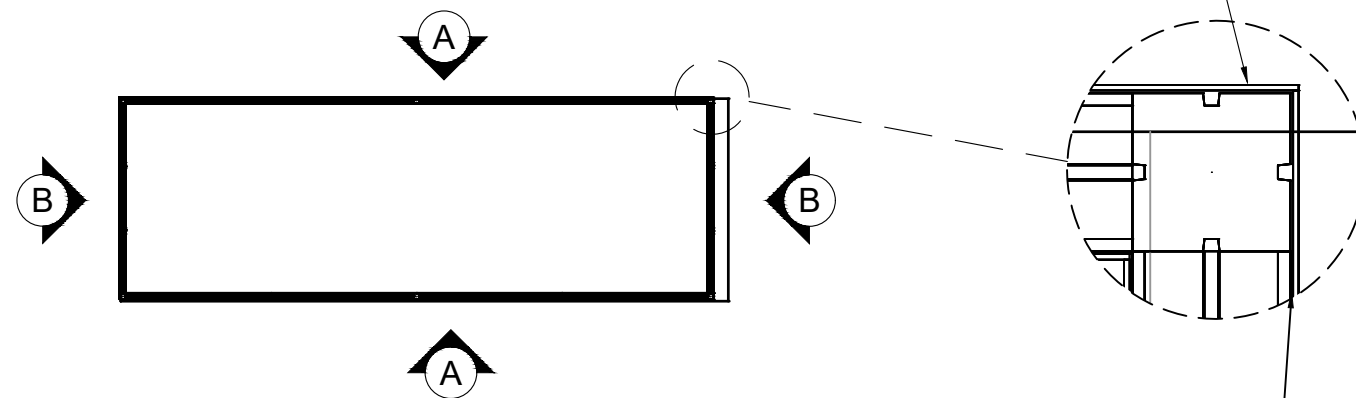

LESS THAN 30 DAYS OUT

MORE THAN 30 DAYS OUT

ADD BASEPLATES IF NEEDED

FRONT VIEW

BACK VIEW

SIDE A

SIDE B

ACCOUNT FOR
PVC OVERLAP

PLAN VIEW

1/16" SPACE
FOR REMO TAPE

GRAPHICS PULL LIST

I.D.	Qty	Type	Size	Description	Material	Color
A	6	Overlay Panel	37-3/8" x 30"	Custom Overlay Panel	PVC	Graphic
B	8	Overlay Panel	86-3/16" x 30"	Custom Overlay Panel	PVC	Graphic
D	4	Overlay Panel	3-11/16" x 90"	Custom Overlay Panel	PVC	Black
E	6	Overlay Graphic Panel	39-15/16" x 30"	Overlay Graphic Panel	PVC	Graphic
F	4	Overlay Graphic Panel	42-11/16" x 90"	Overlay Graphic Panel	PVC	Graphic
G	8	Overlay Graphic Panel	88-1/8" x 30"	Overlay Graphic Panel	PVC	Graphic
H	3	Overlay Graphic Panel	64" x 34-1/2"	Counter Top Graphic	TBD	Graphic