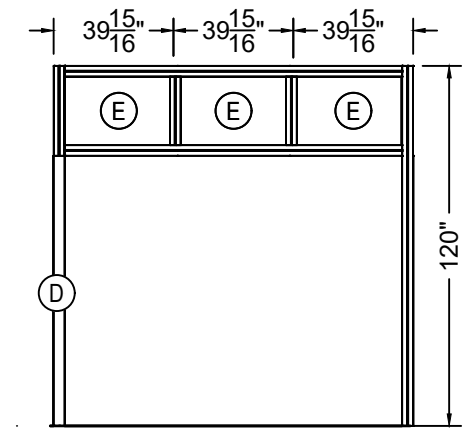

MIS PULL LIST

I.D.	Qty	Type	Size	Description	Material	Color
1	2	PS3.5 (Vert.)	90"	7'-6"	Aluminum	Black
2	6	PS3.5 (Vert.)	120"	10'-0"	Aluminum	Black
3	4	PS3.5 (Hor.)	35-1/8"	1M	Aluminum	Silver
4	4	PS3.5 (Hor.)	112-5/8"	3M	Aluminum	Black
5	8	PS3.5 (Hor.)	170-3/4"	4-1/2M	Aluminum	Black
6	8	PS3.5 (Hor.)	22-13/16"	CUSTOM	Aluminum	Silver

LESS THAN 30 DAYS OUT

MORE THAN 30 DAYS OUT

ADD BASEPLATES IF NEEDED

FRONT VIEW

BACK VIEW

SIDE A

SIDE B

ACCOUNT FOR
PVC OVERLAP

PLAN VIEW

1/16" SPACE
FOR REMO TAPE

GRAPHICS PULL LIST

I.D.	Qty	Type	Size	Description	Material	Color
A	6	Overlay Panel	37-3/8" x 30"	Custom Overlay Panel	PVC	Graphic
B	8	Overlay Panel	86-3/16" x 30"	Custom Overlay Panel	PVC	Graphic
D	4	Overlay Panel	3-11/16" x 90"	Custom Overlay Panel	PVC	Black
E	6	Overlay Graphic Panel	39-15/16" x 30"	Overlay Graphic Panel	PVC	Graphic
F	4	Overlay Graphic Panel	42-11/16" x 90"	Overlay Graphic Panel	PVC	Graphic
G	8	Overlay Graphic Panel	88-1/8" x 30"	Overlay Graphic Panel	PVC	Graphic
H	3	Overlay Graphic Panel	64" x 34-1/2"	Counter Top Graphic	TBD	Graphic