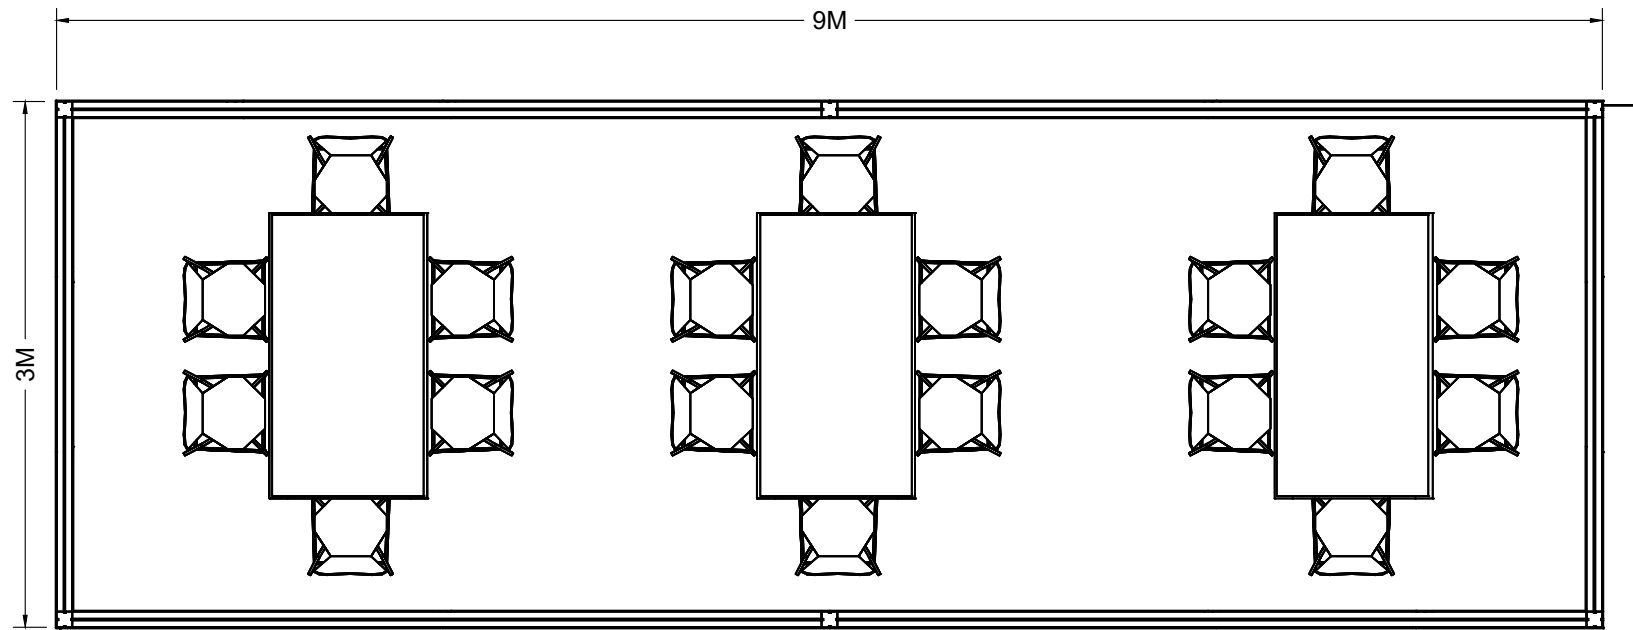

(18) LAGUNA CHAIRS

(3) 65"L X 36"D X 42"H LEX BAR COUNTERS

3D VIEW - 1

STRUCTURE VIEW

3D VIEW - 2

LESS THAN 30 DAYS OUT

* 0 0 2 9 2 9 4 4 0 1 . 1 0 2 9 . 0 *

MORE THAN 30 DAYS OUT

* 0 0 2 9 2 9 4 4 0 1 . 1 0 2 9 . 1 *

ADD BASEPLATES IF NEEDED

FRONT VIEW

SIDE ELEVATION

FRONT ELEVATION

PLAN VIEW

BACK VIEW

STRUCTURE VIEW

LESS THAN 30 DAYS OUT

MORE THAN 30 DAYS OUT

ADD BASEPLATES IF NEEDED

FRONT VIEW

BACK VIEW

SIDE A

SIDE B

ACCOUNT FOR
PVC OVERLAP

PLAN VIEW

1/16" SPACE
FOR REMO TAPE

GRAPHICS PULL LIST

I.D.	Qty	Type	Size	Description	Material	Color
A	6	Overlay Panel	37-3/8" x 30"	Custom Overlay Panel	PVC	Graphic
B	8	Overlay Panel	86-3/16" x 30"	Custom Overlay Panel	PVC	Graphic
D	4	Overlay Panel	3-11/16" x 90"	Custom Overlay Panel	PVC	Black
E	6	Overlay Graphic Panel	39-15/16" x 30"	Overlay Graphic Panel	PVC	Graphic
F	4	Overlay Graphic Panel	42-11/16" x 90"	Overlay Graphic Panel	PVC	Graphic
G	8	Overlay Graphic Panel	88-1/8" x 30"	Overlay Graphic Panel	PVC	Graphic
H	3	Overlay Graphic Panel	64" x 34-1/2"	Counter Top Graphic	TBD	Graphic