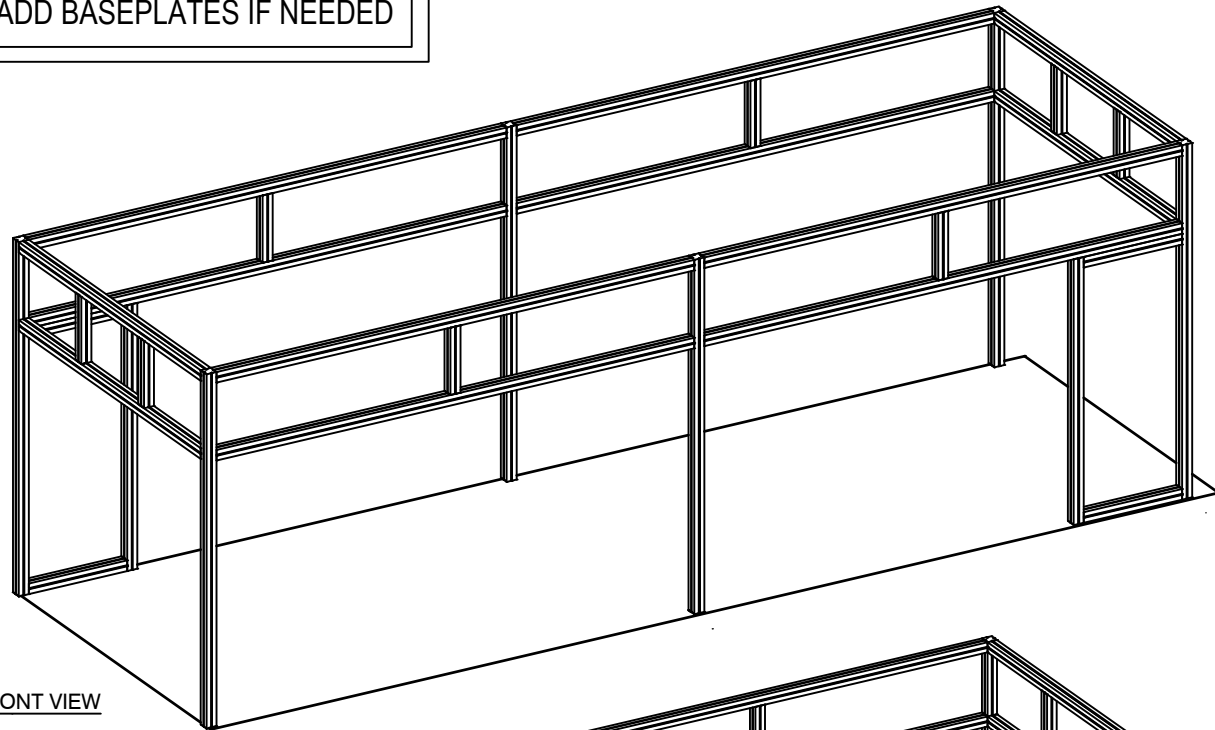

(18) LAGUNA CHAIRS

(3) 65"L X 36"D X 42"H LEX BAR COUNTERS

3D VIEW - 1

STRUCTURE VIEW

3D VIEW - 2

LESS THAN 30 DAYS OUT

* 0 0 2 9 2 9 4 4 0 1 . 1 0 2 9 . 0 *

MORE THAN 30 DAYS OUT

* 0 0 2 9 2 9 4 4 0 1 . 1 0 2 9 . 1 *

ADD BASEPLATES IF NEEDED

FRONT VIEW

SIDE ELEVATION

FRONT ELEVATION

PLAN VIEW

BACK VIEW

STRUCTURE VIEW

LESS THAN 30 DAYS OUT

MORE THAN 30 DAYS OUT

ADD BASEPLATES IF NEEDED

FRONT VIEW

BACK VIEW

SIDE A

SIDE B

ACCOUNT FOR
PVC OVERLAP

PLAN VIEW

1/16" SPACE
FOR REMO TAPE

GRAPHICS PULL LIST

I.D.	Qty	Type	Size	Description	Material	Color
A	6	Overlay Panel	37-3/8" x 30"	Custom Overlay Panel	PVC	Graphic
B	8	Overlay Panel	86-3/16" x 30"	Custom Overlay Panel	PVC	Graphic
D	4	Overlay Panel	3-11/16" x 90"	Custom Overlay Panel	PVC	Black
E	6	Overlay Graphic Panel	39-15/16" x 30"	Overlay Graphic Panel	PVC	Graphic
F	4	Overlay Graphic Panel	42-11/16" x 90"	Overlay Graphic Panel	PVC	Graphic
G	8	Overlay Graphic Panel	88-1/8" x 30"	Overlay Graphic Panel	PVC	Graphic
H	3	Overlay Graphic Panel	64" x 34-1/2"	Counter Top Graphic	TBD	Graphic