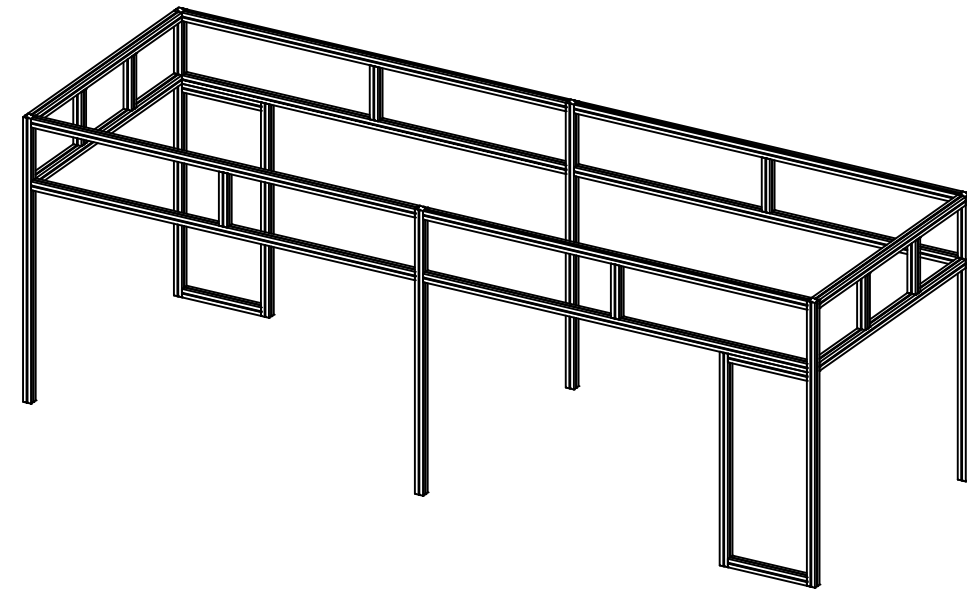

(18) LAGUNA CHAIRS

(3) 65"L X 36"D X 42"H LEX BAR COUNTERS

3D VIEW - 1

STRUCTURE VIEW

3D VIEW - 2

LESS THAN 30 DAYS OUT

* 0 0 2 9 2 9 4 4 0 1 . 1 0 2 9 . 0 *

MORE THAN 30 DAYS OUT

* 0 0 2 9 2 9 4 4 0 1 . 1 0 2 9 . 1 *

ADD BASEPLATES IF NEEDED

FRONT VIEW

SIDE ELEVATION

FRONT ELEVATION

PLAN VIEW

BACK VIEW

STRUCTURE VIEW

LESS THAN 30 DAYS OUT

MORE THAN 30 DAYS OUT

ADD BASEPLATES IF NEEDED

FRONT VIEW

BACK VIEW

SIDE A

SIDE B

ACCOUNT FOR
PVC OVERLAP

PLAN VIEW

1/16" SPACE
FOR REMO TAPE

GRAPHICS PULL LIST

I.D.	Qty	Type	Size	Description	Material	Color
A	6	Overlay Panel	37-3/8" x 30"	Custom Overlay Panel	PVC	Graphic
B	8	Overlay Panel	86-3/16" x 30"	Custom Overlay Panel	PVC	Graphic
D	4	Overlay Panel	3-11/16" x 90"	Custom Overlay Panel	PVC	Black
E	6	Overlay Graphic Panel	39-15/16" x 30"	Overlay Graphic Panel	PVC	Graphic
F	4	Overlay Graphic Panel	42-11/16" x 90"	Overlay Graphic Panel	PVC	Graphic
G	8	Overlay Graphic Panel	88-1/8" x 30"	Overlay Graphic Panel	PVC	Graphic
H	3	Overlay Graphic Panel	64" x 34-1/2"	Counter Top Graphic	TBD	Graphic