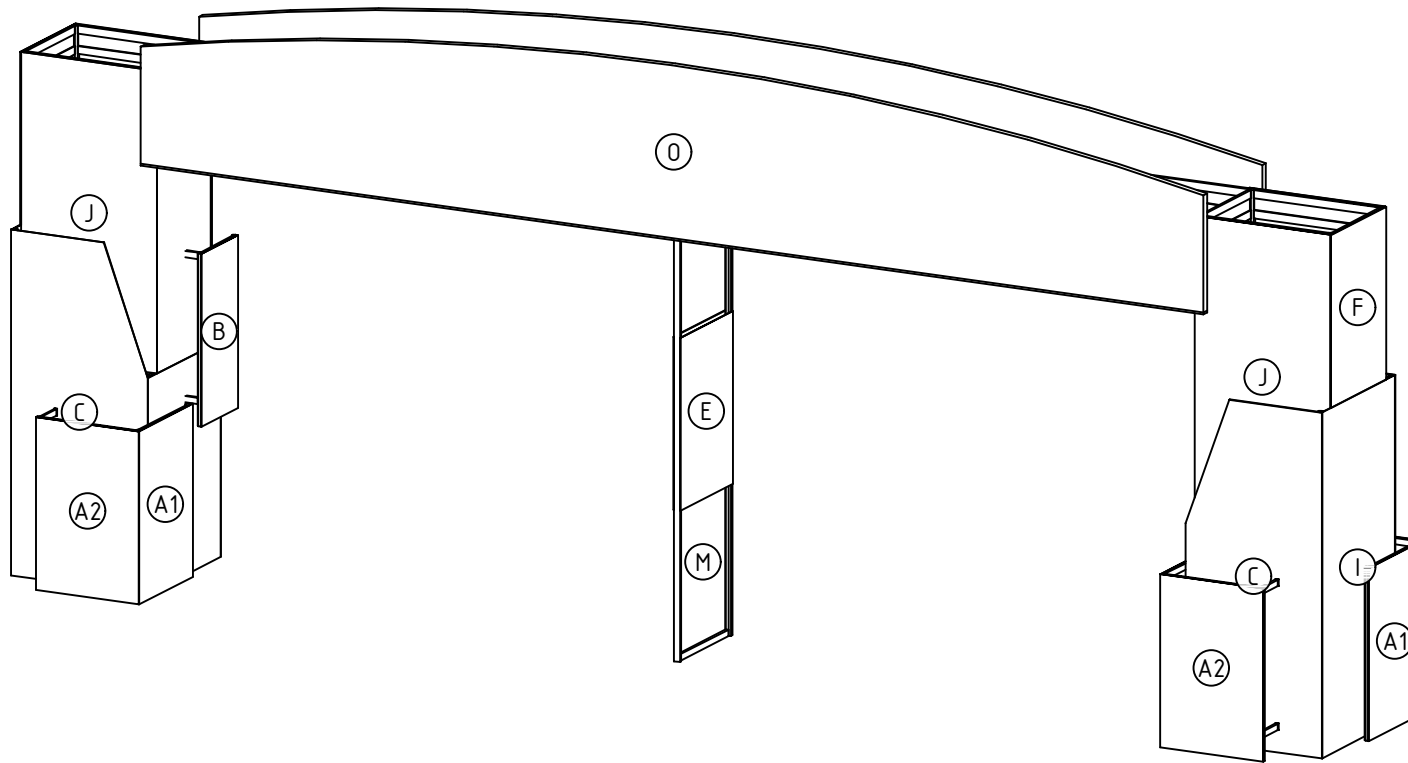

PERSPECTIVE

PERSPECTIVE

ELEVATION

Entrance - For Estiamte Only

I.D.	Qty	Type	Size	Description	Material	Color
	4	P80	144"	12'-0"	Aluminum	Silver
	9	P50	48"	4'-0"	Aluminum	Silver
	4	P50	60"	5'-0"	Aluminum	Silver
	8	P50	144"	12'-0"	Aluminum	Silver
	5	P31	48"	4'-0"	Aluminum	Silver
	4	P31	96"	8'-0"	Aluminum	Silver
	2	H45	4"	4"	Aluminum	Silver
	8	H45	8"	1/4M	Aluminum	Silver
	2	H45	17-7/8"	1/2M	Aluminum	Silver
	21	H45	27-3/4"	3/4M	Aluminum	Silver
	16	H200	4"	4"	Aluminum	Silver
	10	H200	27-3/4"	3/4M	Aluminum	Silver
	20	H200	37-9/16"	1M	Aluminum	Silver
	8	H200	155-11/16"	4M	Aluminum	Silver
M	1	Acrylic Panel	28-1/4" x 45"	3/4M x 4'-0" (H45/H45)	Plexi	Smoke
N	1	Acrylic Panel	28-1/4" x 57"	3/4M x 5'-0" (H45/H45)	Plexi	Smoke

B	1	Overlay Panel	21-1/16" x 48"	P31 CornerS /-1/2M x / P50 End	Ultraboard	Graphic
C	1	Overlay Panel	40-1/8" x 96"	P31 CornerL / 1M x / P50 CornerL	Ultraboard	Graphic
C	1	Overlay Panel	41-1/8" x 96"	P31 CornerL / 1M x / P50 CornerL	Ultraboard	Graphic
D	2	Overlay Panel	41-1/8" x 96"	P31 CornerL / 1M x / P50 CornerL	Ultraboard	Graphic
E	2	Overlay Panel	30-1/4" x 48"	P50 /-3/4M x / P50	Ultraboard	Graphic
F	2	Overlay Panel	31-13/16" x 48"	P50 CornerL /-3/4M x / P50 CornerL	Ultraboard	Graphic
G	2	Overlay Panel	42" x 60"	P50 CornerS / 1-1/4M x / P50 CornerS	Ultraboard	Graphic
H	2	Overlay Panel	31-7/16" x 60"	P80 CornerS /-3/4M x / P80 CornerS	Ultraboard	Graphic
I	2	Overlay Panel	42" x 96"	P31 CornerS / 1M x / P31 CornerS	Ultraboard	Graphic
J	4	Overlay Panel	40-15/16" x 84"	P31 CornerS / 1M x / P80CornerL	Ultraboard	Graphic
A1	4	Overlay Panel	30-15/16" x 48"	P31 CornerS /-3/4M x / P50 End	Ultraboard	Graphic
A2	4	Overlay Panel	31-1/16" x 48"	P31 CornerL /-3/4M x / P50 End	Ultraboard	Graphic
K2	1	Overlay Panel	30-3/8" x 120"	P50 CornerS /-3/4M x / P50 CornerS	Ultraboard	Graphic
O	2	Fabric Solutions	320.3" x 33.0" x 48.5"	Fabric Header	Fabric	Graphic
	10	MiscPart	H45	H45 Hanger	Aluminum	Silver
	5	MiscPart	P31	P31 Cap	--	--
	13	MiscPart	P50	P50 Cap	--	--