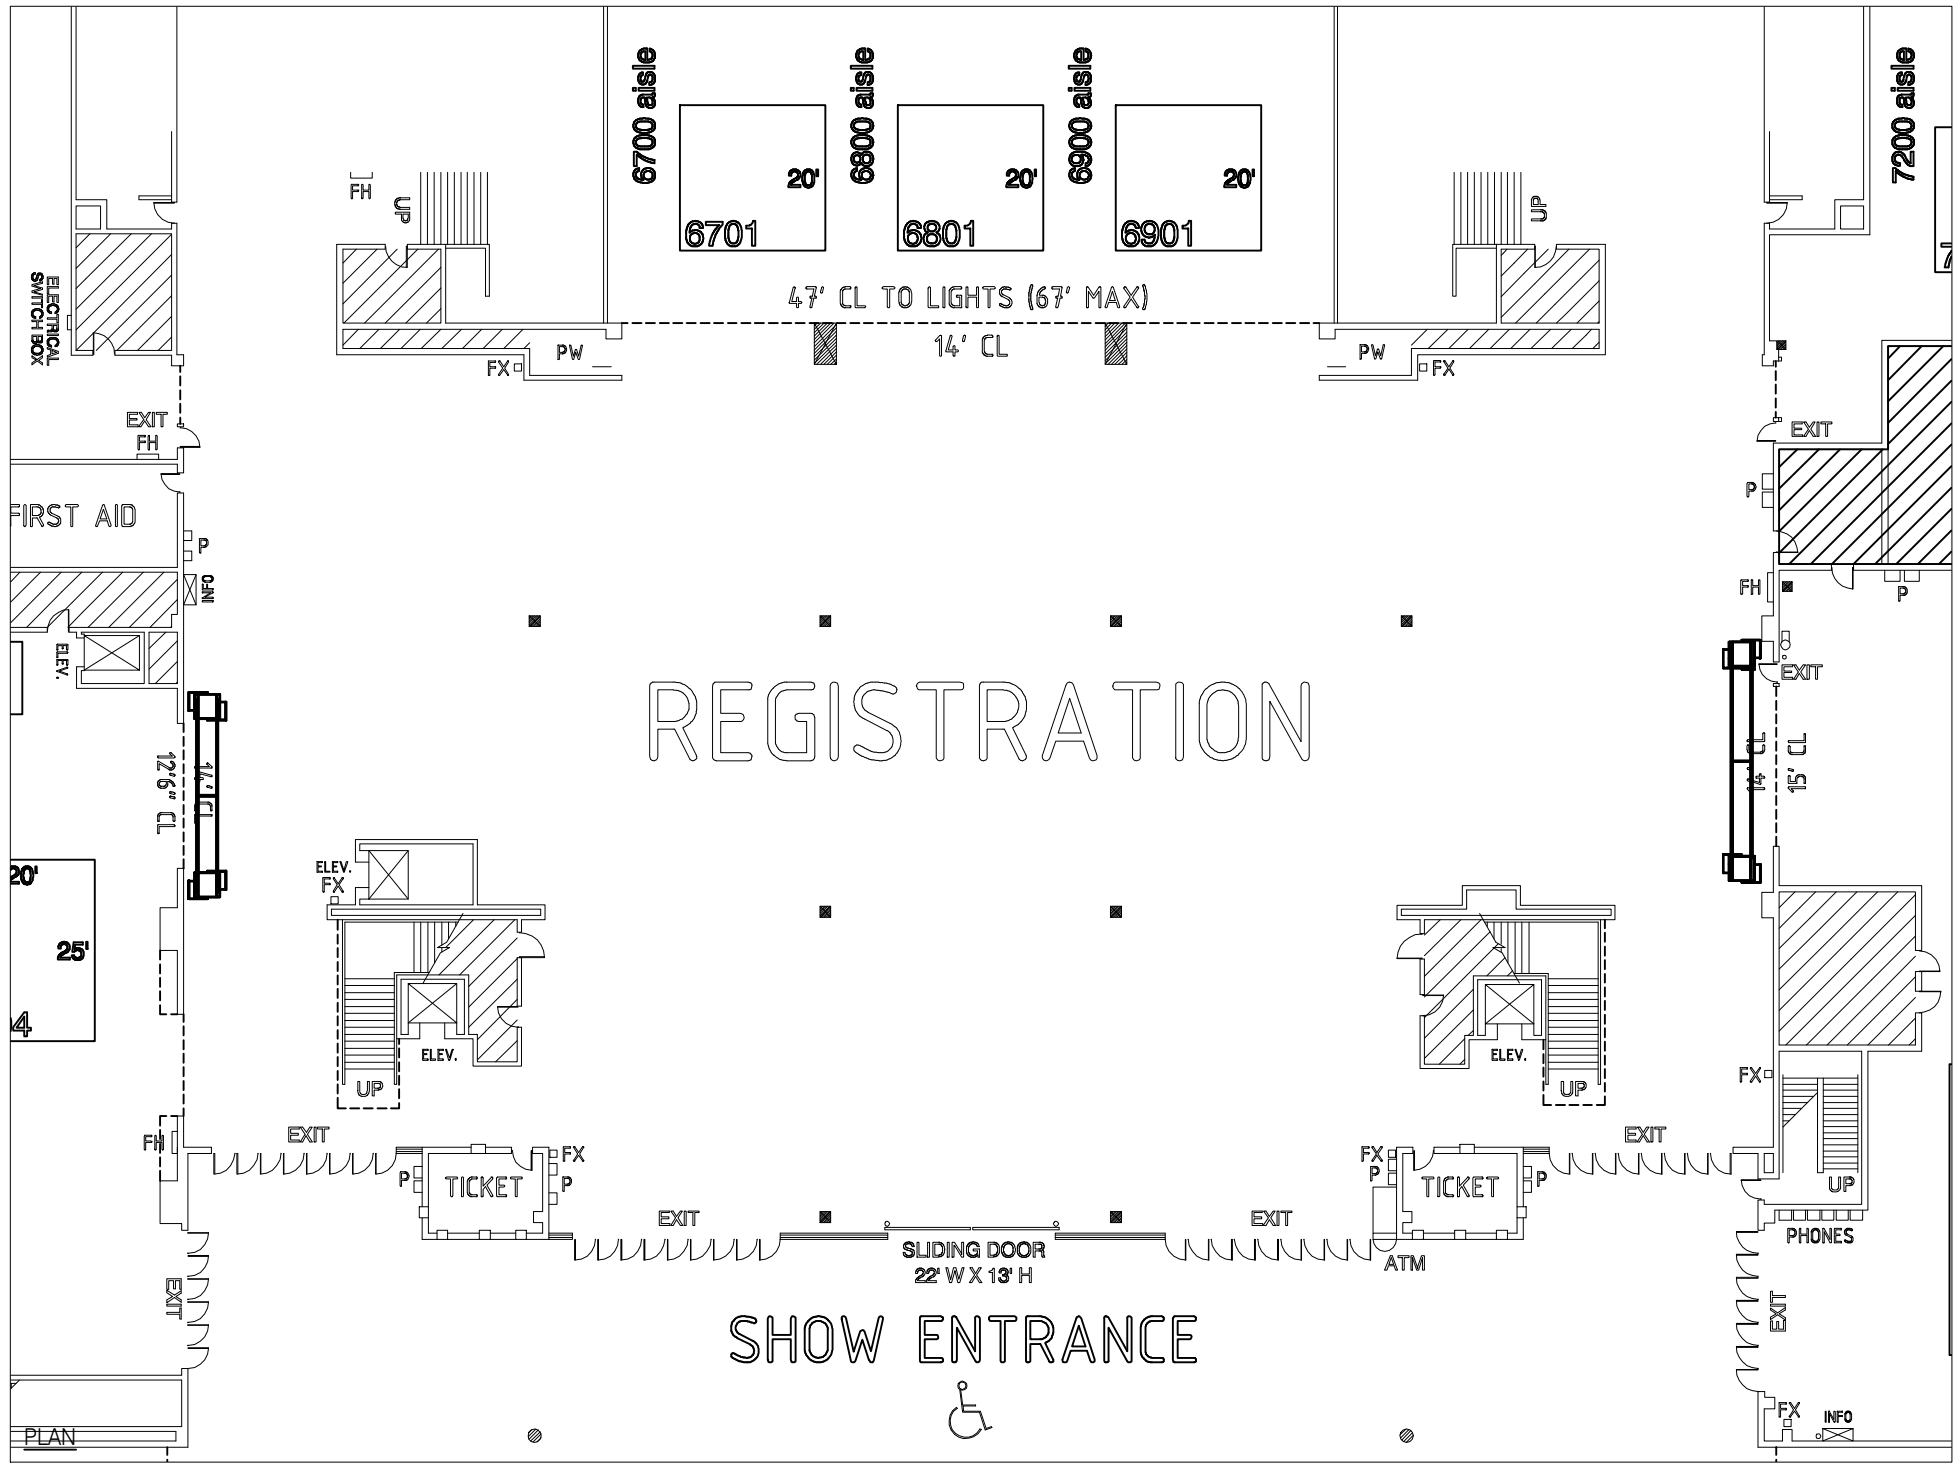

PERSPECTIVE

PERSPECTIVE

ELEVATION

Entrance - For Estiamte Only

I.D.	Qty	Type	Size	Description	Material	Color
	4	P80	144"	12'-0"	Aluminum	Silver
	9	P50	48"	4'-0"	Aluminum	Silver
	4	P50	60"	5'-0"	Aluminum	Silver
	8	P50	144"	12'-0"	Aluminum	Silver
	5	P31	48"	4'-0"	Aluminum	Silver
	4	P31	96"	8'-0"	Aluminum	Silver
	2	H45	4"	4"	Aluminum	Silver
	8	H45	8"	1/4M	Aluminum	Silver
	2	H45	17-7/8"	1/2M	Aluminum	Silver
	21	H45	27-3/4"	3/4M	Aluminum	Silver
	16	H200	4"	4"	Aluminum	Silver
	10	H200	27-3/4"	3/4M	Aluminum	Silver
	20	H200	37-9/16"	1M	Aluminum	Silver
	8	H200	155-11/16"	4M	Aluminum	Silver
M	1	Acrylic Panel	28-1/4" x 45"	3/4M x 4'-0" (H45/H45)	Plexi	Smoke
N	1	Acrylic Panel	28-1/4" x 57"	3/4M x 5'-0" (H45/H45)	Plexi	Smoke

B	1	Overlay Panel	21-1/16" x 48"	P31 CornerS /-1/2M x / P50 End	Ultraboard	Graphic
C	1	Overlay Panel	40-1/8" x 96"	P31 CornerL / 1M x / P50 CornerL	Ultraboard	Graphic
C	1	Overlay Panel	41-1/8" x 96"	P31 CornerL / 1M x / P50 CornerL	Ultraboard	Graphic
D	2	Overlay Panel	41-1/8" x 96"	P31 CornerL / 1M x / P50 CornerL	Ultraboard	Graphic
E	2	Overlay Panel	30-1/4" x 48"	P50 /-3/4M x / P50	Ultraboard	Graphic
F	2	Overlay Panel	31-13/16" x 48"	P50 CornerL /-3/4M x / P50 CornerL	Ultraboard	Graphic
G	2	Overlay Panel	42" x 60"	P50 CornerS / 1-1/4M x / P50 CornerS	Ultraboard	Graphic
H	2	Overlay Panel	31-7/16" x 60"	P80 CornerS /-3/4M x / P80 CornerS	Ultraboard	Graphic
I	2	Overlay Panel	42" x 96"	P31 CornerS / 1M x / P31 CornerS	Ultraboard	Graphic
J	4	Overlay Panel	40-15/16" x 84"	P31 CornerS / 1M x / P80CornerL	Ultraboard	Graphic
A1	4	Overlay Panel	30-15/16" x 48"	P31 CornerS /-3/4M x / P50 End	Ultraboard	Graphic
A2	4	Overlay Panel	31-1/16" x 48"	P31 CornerL /-3/4M x / P50 End	Ultraboard	Graphic
K2	1	Overlay Panel	30-3/8" x 120"	P50 CornerS /-3/4M x / P50 CornerS	Ultraboard	Graphic
O	2	Fabric Solutions	320.3" x 33.0" x 48.5"	Fabric Header	Fabric	Graphic
	10	MiscPart	H45	H45 Hanger	Aluminum	Silver
	5	MiscPart	P31	P31 Cap	--	--
	13	MiscPart	P50	P50 Cap	--	--