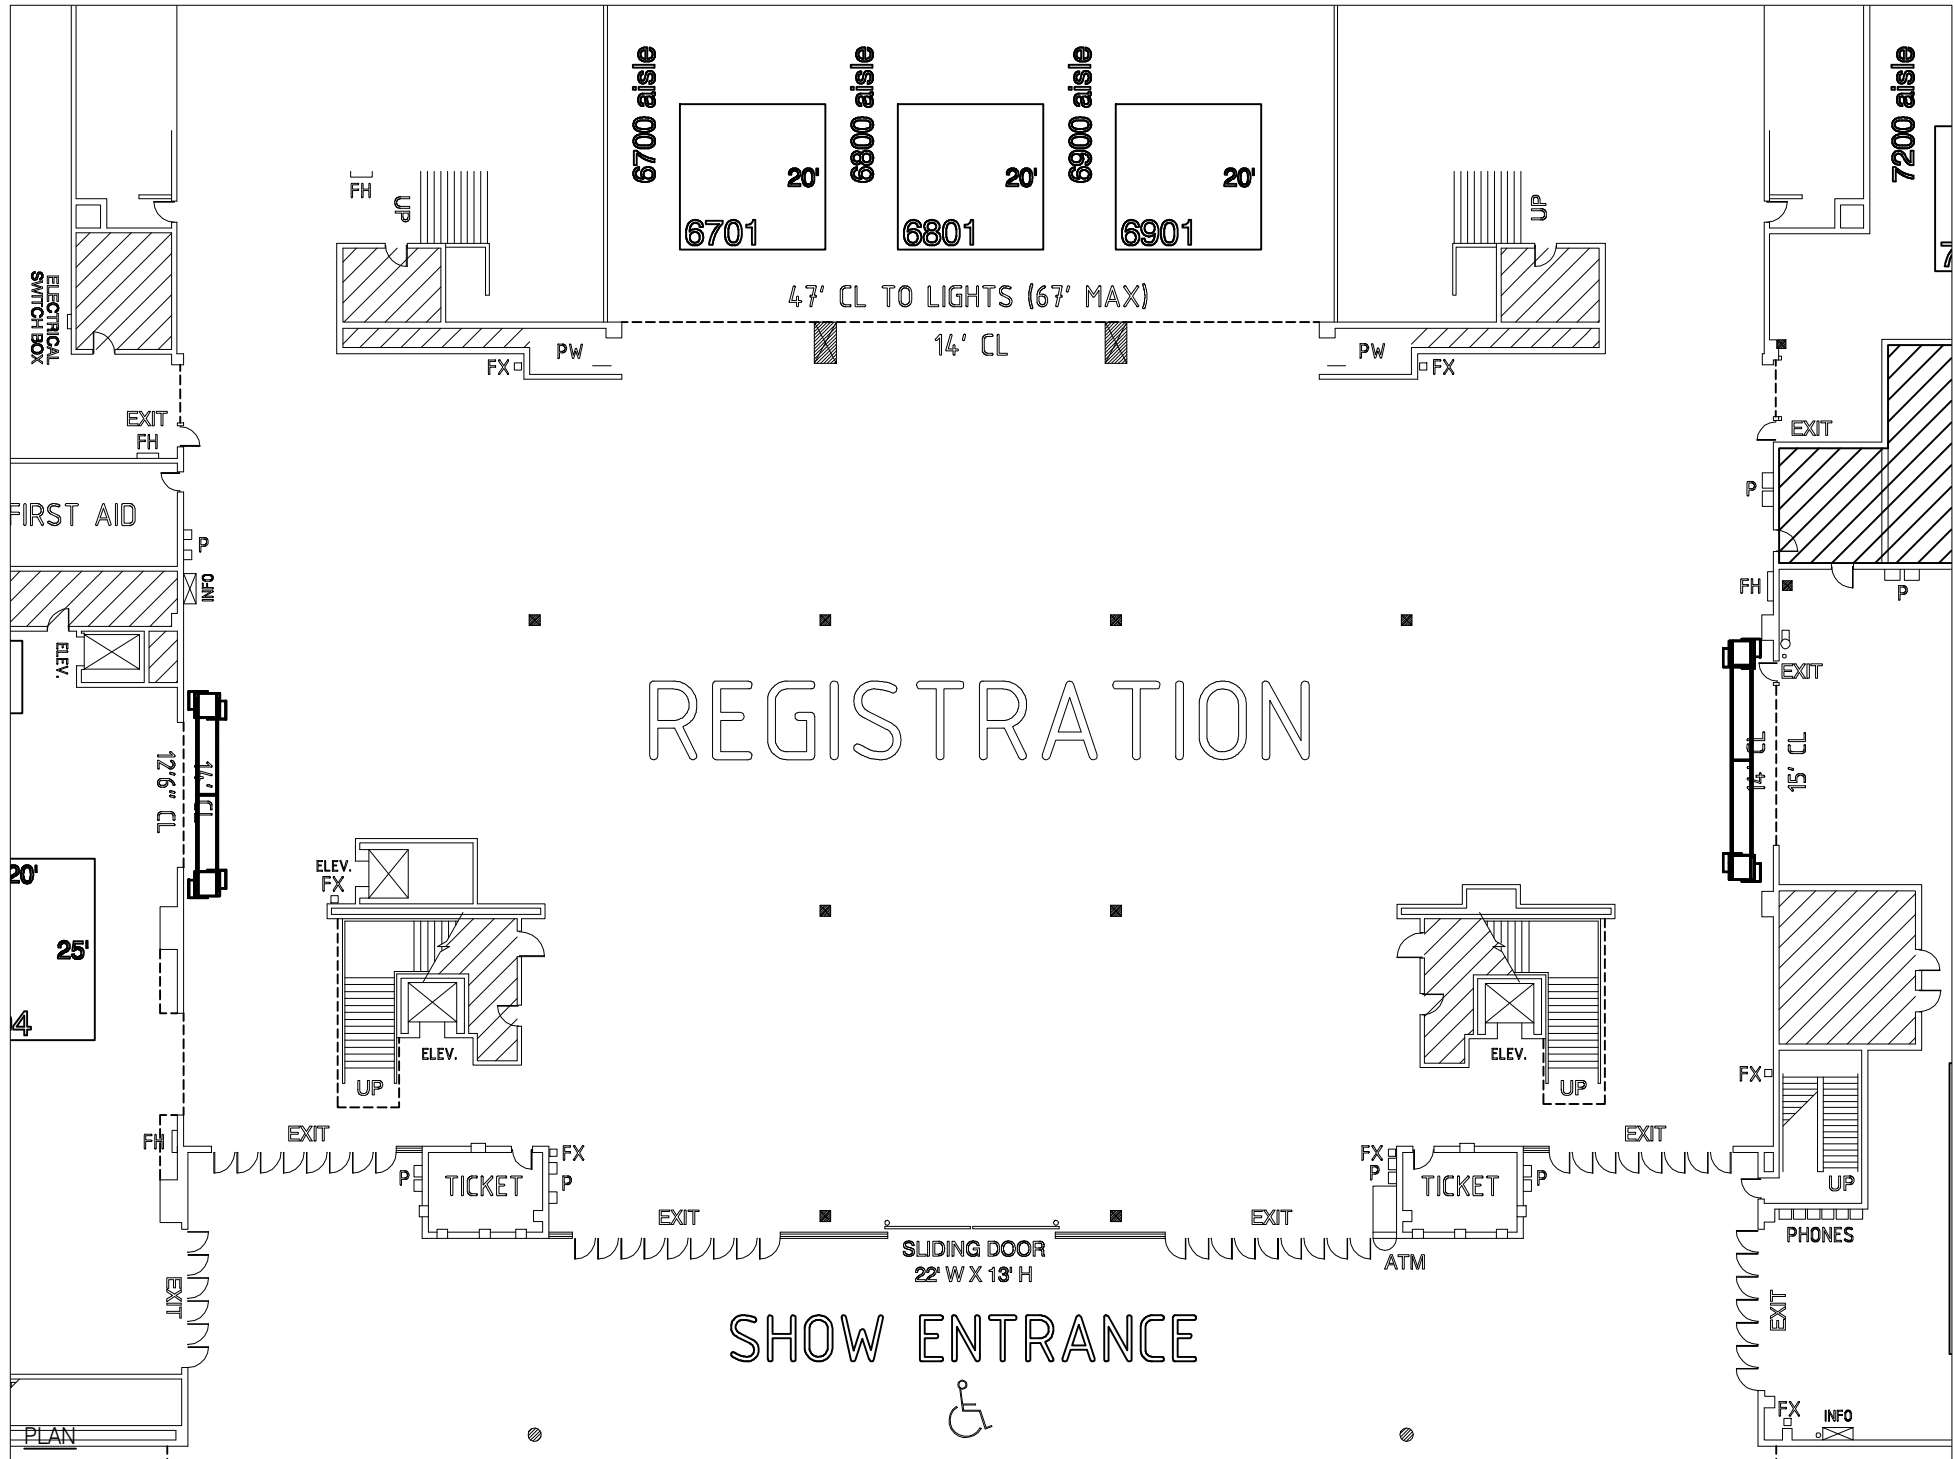

The text, graphics, designs, logos, data compilations and information ("Content") contained in this Proposal are owned or controlled by Freeman and are protected by United States and International copyright and trade secret laws. Modification or reproduction of the Content for any purpose is strictly prohibited.