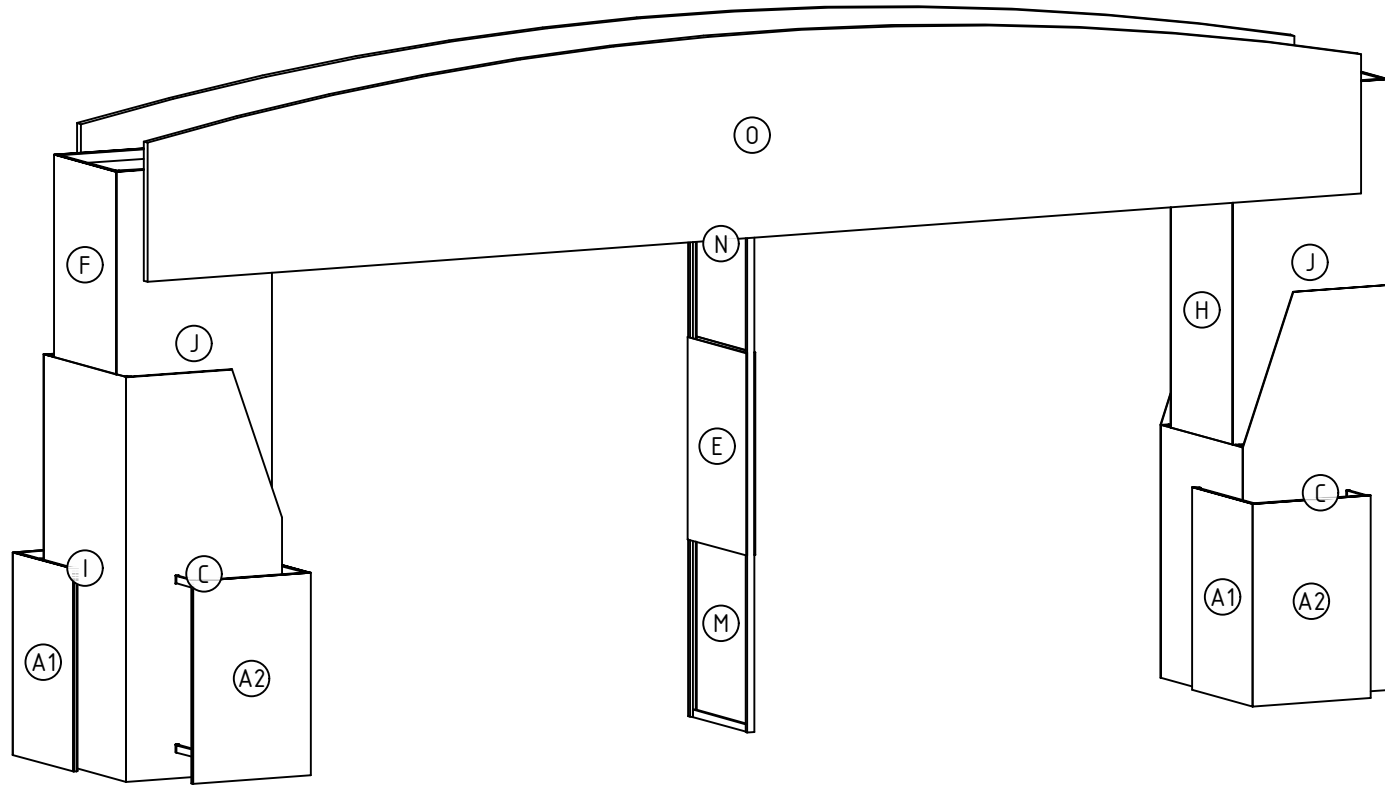

ELEVATION

**Entrance 2 - For Estimate Only**

I.D.	Qty	Type	Size	Description	Material	Color
	3	P80	144"	12'-0"	Aluminum	Silver
	8	P50	48"	4'-0"	Aluminum	Silver
	4	P50	60"	5'-0"	Aluminum	Silver
	7	P50	144"	12'-0"	Aluminum	Silver
	4	P31	48"	4'-0"	Aluminum	Silver
	4	P31	96"	8'-0"	Aluminum	Silver
	8	H45	8"	1/4M	Aluminum	Silver
	20	H45	27-3/4"	3/4M	Aluminum	Silver
	16	H200	4"	4"	Aluminum	Silver
	8	H200	27-3/4"	3/4M	Aluminum	Silver
	20	H200	37-9/16"	1M	Aluminum	Silver
	4	H200	126-1/16"	3-1/4M	Aluminum	Silver
M	1	Acrylic Panel	28-1/4" x 45"	3/4M x 4'-0" (H45/H45)	Plexi	Smoke
N	1	Acrylic Panel	28-1/4" x 57"	3/4M x 5'-0" (H45/H45)	Plexi	Smoke