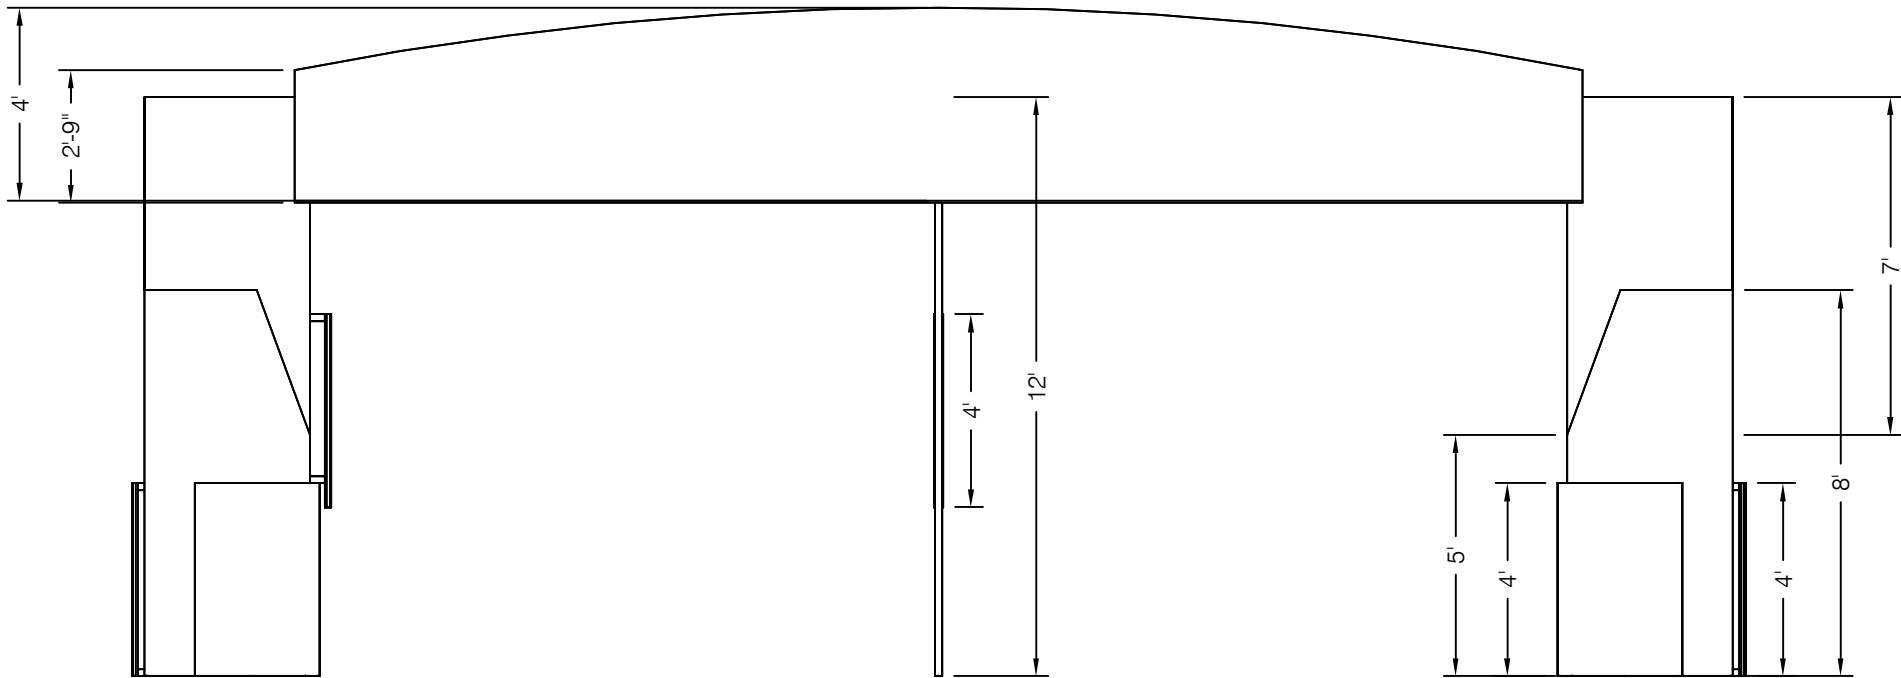

PERSPECTIVE

PERSPECTIVE

ELEVATION

Entrance - For Estiamte Only

I.D.	Qty	Type	Size	Description	Material	Color
	4	P80	144"	12'-0"	Aluminum	Silver
	9	P50	48"	4'-0"	Aluminum	Silver
	4	P50	60"	5'-0"	Aluminum	Silver
	8	P50	144"	12'-0"	Aluminum	Silver
	5	P31	48"	4'-0"	Aluminum	Silver
	4	P31	96"	8'-0"	Aluminum	Silver
	2	H45	4"	4"	Aluminum	Silver
	8	H45	8"	1/4M	Aluminum	Silver
	2	H45	17-7/8"	1/2M	Aluminum	Silver
	21	H45	27-3/4"	3/4M	Aluminum	Silver
	16	H200	4"	4"	Aluminum	Silver
	10	H200	27-3/4"	3/4M	Aluminum	Silver
	20	H200	37-9/16"	1M	Aluminum	Silver
	8	H200	155-11/16"	4M	Aluminum	Silver
M	1	Acrylic Panel	28-1/4" x 45"	3/4M x 4'-0" (H45/H45)	Plexi	Smoke
N	1	Acrylic Panel	28-1/4" x 57"	3/4M x 5'-0" (H45/H45)	Plexi	Smoke

B	1	Overlay Panel	21-1/16" x 48"	P31 CornerS /-1/2M x / P50 End	Ultraboard	Graphic
C	1	Overlay Panel	40-1/8" x 96"	P31 CornerL / 1M x / P50 CornerL	Ultraboard	Graphic
C	1	Overlay Panel	41-1/8" x 96"	P31 CornerL / 1M x / P50 CornerL	Ultraboard	Graphic
D	2	Overlay Panel	41-1/8" x 96"	P31 CornerL / 1M x / P50 CornerL	Ultraboard	Graphic
E	2	Overlay Panel	30-1/4" x 48"	P50 /-3/4M x / P50	Ultraboard	Graphic
F	2	Overlay Panel	31-13/16" x 48"	P50 CornerL /-3/4M x / P50 CornerL	Ultraboard	Graphic
G	2	Overlay Panel	42" x 60"	P50 CornerS / 1-1/4M x / P50 CornerS	Ultraboard	Graphic
H	2	Overlay Panel	31-7/16" x 60"	P80 CornerS /-3/4M x / P80 CornerS	Ultraboard	Graphic
I	2	Overlay Panel	42" x 96"	P31 CornerS / 1M x / P31 CornerS	Ultraboard	Graphic
J	4	Overlay Panel	40-15/16" x 84"	P31 CornerS / 1M x / P80CornerL	Ultraboard	Graphic
A1	4	Overlay Panel	30-15/16" x 48"	P31 CornerS /-3/4M x / P50 End	Ultraboard	Graphic
A2	4	Overlay Panel	31-1/16" x 48"	P31 CornerL /-3/4M x / P50 End	Ultraboard	Graphic
K2	1	Overlay Panel	30-3/8" x 120"	P50 CornerS /-3/4M x / P50 CornerS	Ultraboard	Graphic
O	2	Fabric Solutions	320.3" x 33.0" x 48.5"	Fabric Header	Fabric	Graphic
	10	MiscPart	H45	H45 Hanger	Aluminum	Silver
	5	MiscPart	P31	P31 Cap	--	--
	13	MiscPart	P50	P50 Cap	--	--