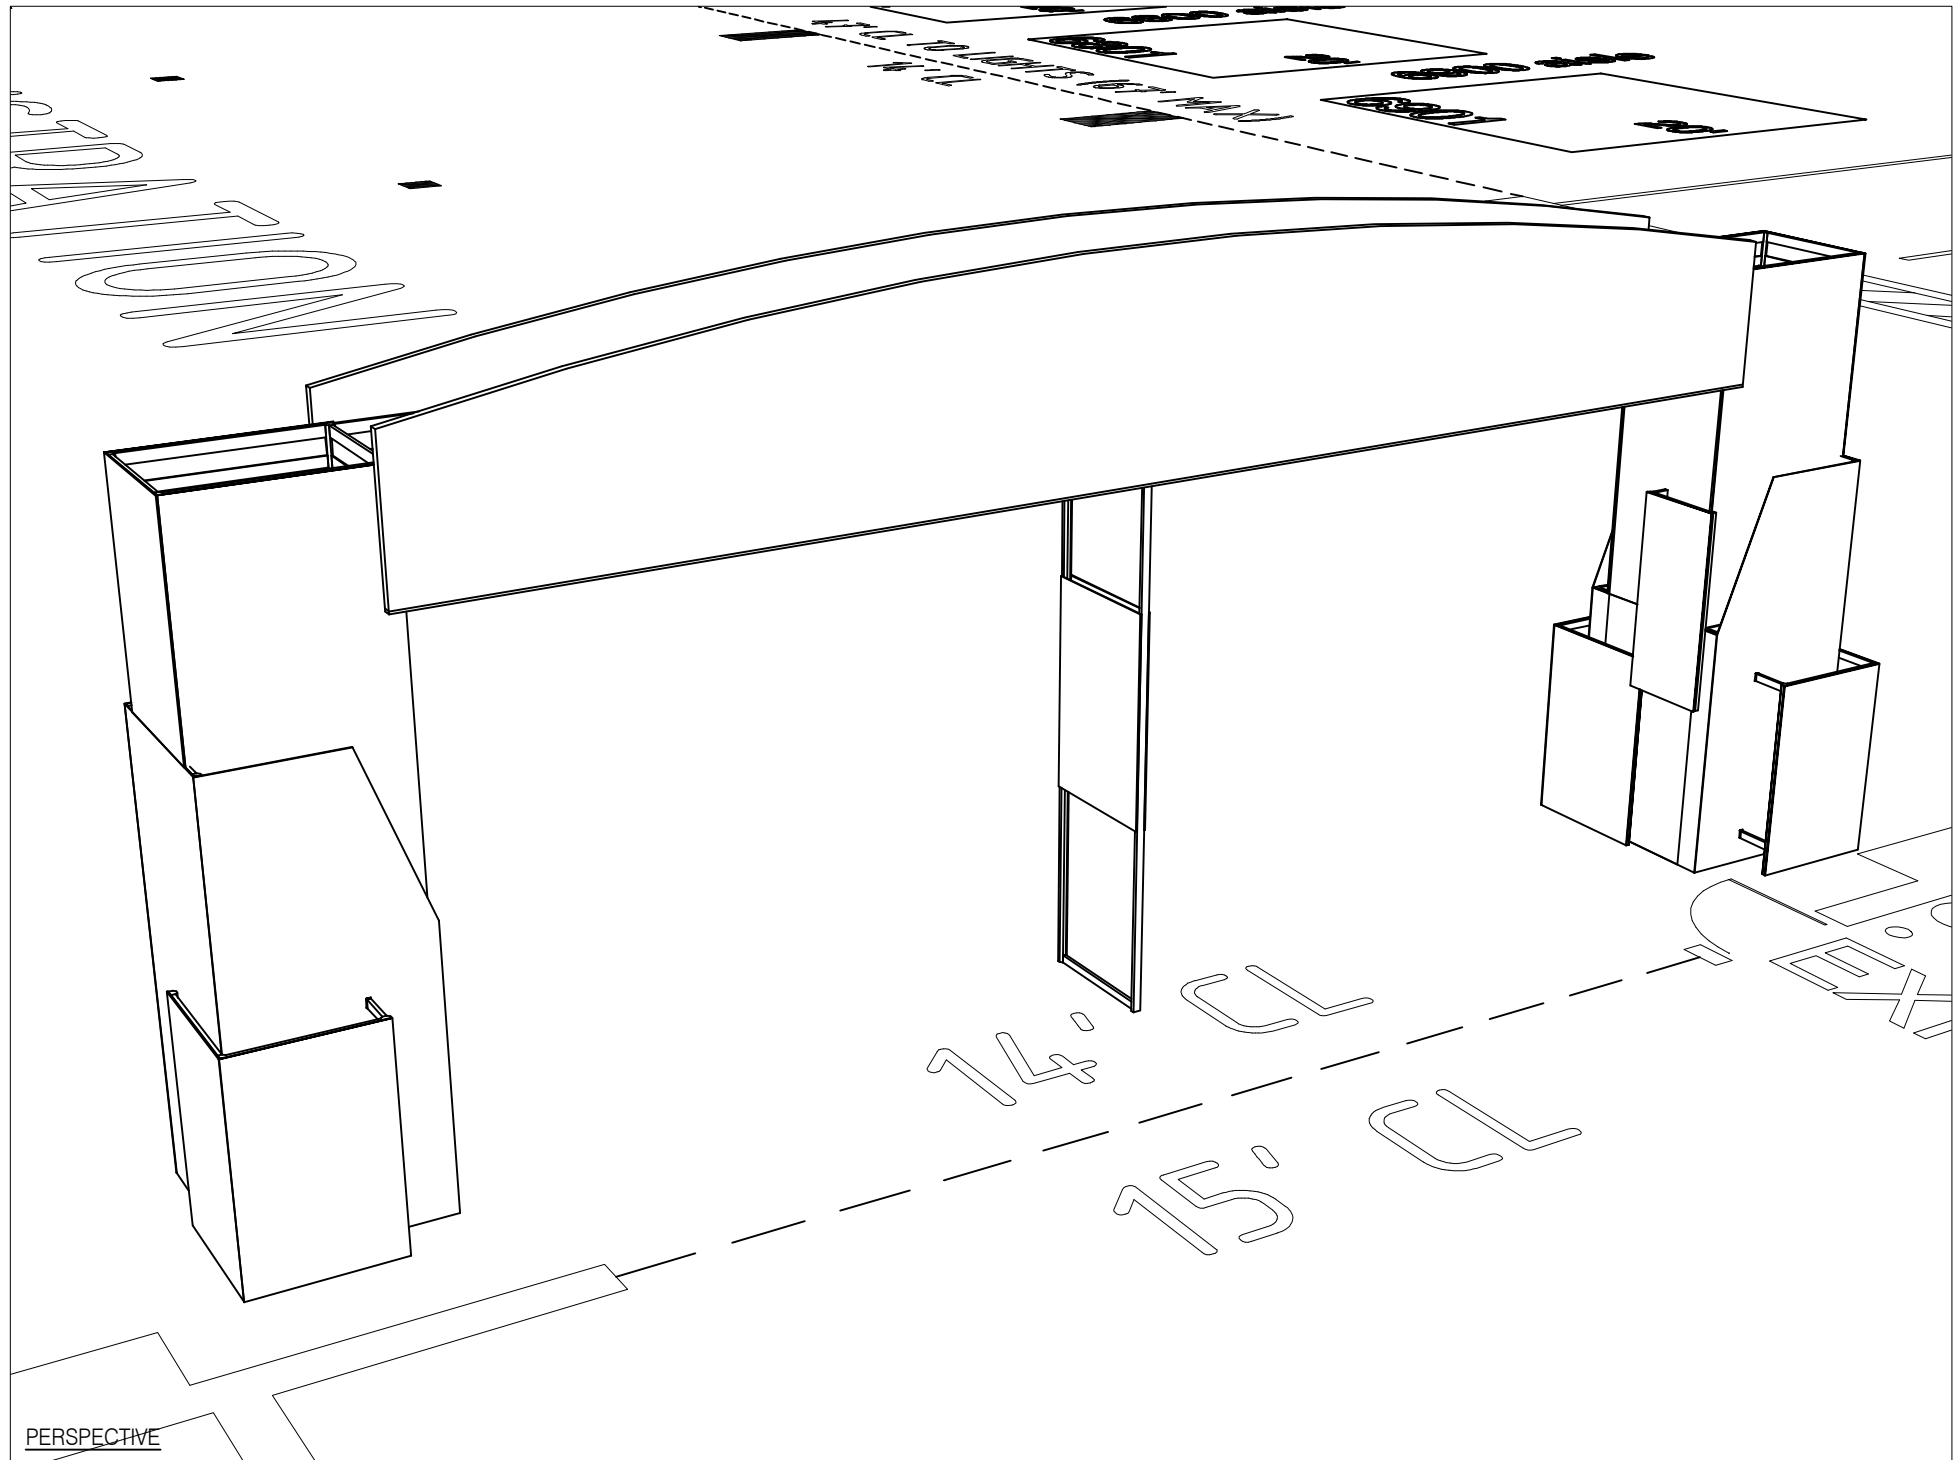

PERSPECTIVE

PERSPECTIVE

ELEVATION

Entrance - For Estiamte Only

I.D.	Qty	Type	Size	Description	Material	Color
	4	P80	144"	12'-0"	Aluminum	Silver
	9	P50	48"	4'-0"	Aluminum	Silver
	4	P50	60"	5'-0"	Aluminum	Silver
	8	P50	144"	12'-0"	Aluminum	Silver
	5	P31	48"	4'-0"	Aluminum	Silver
	4	P31	96"	8'-0"	Aluminum	Silver
	2	H45	4"	4"	Aluminum	Silver
	8	H45	8"	1/4M	Aluminum	Silver
	2	H45	17-7/8"	1/2M	Aluminum	Silver
	21	H45	27-3/4"	3/4M	Aluminum	Silver
	16	H200	4"	4"	Aluminum	Silver
	10	H200	27-3/4"	3/4M	Aluminum	Silver
	20	H200	37-9/16"	1M	Aluminum	Silver
	8	H200	155-11/16"	4M	Aluminum	Silver
M	1	Acrylic Panel	28-1/4" x 45"	3/4M x 4'-0" (H45/H45)	Plexi	Smoke
N	1	Acrylic Panel	28-1/4" x 57"	3/4M x 5'-0" (H45/H45)	Plexi	Smoke

B	1	Overlay Panel	21-1/16" x 48"	P31 CornerS /-1/2M x / P50 End	Ultraboard	Graphic
C	1	Overlay Panel	40-1/8" x 96"	P31 CornerL / 1M x / P50 CornerL	Ultraboard	Graphic
C	1	Overlay Panel	41-1/8" x 96"	P31 CornerL / 1M x / P50 CornerL	Ultraboard	Graphic
D	2	Overlay Panel	41-1/8" x 96"	P31 CornerL / 1M x / P50 CornerL	Ultraboard	Graphic
E	2	Overlay Panel	30-1/4" x 48"	P50 /-3/4M x / P50	Ultraboard	Graphic
F	2	Overlay Panel	31-13/16" x 48"	P50 CornerL /-3/4M x / P50 CornerL	Ultraboard	Graphic
G	2	Overlay Panel	42" x 60"	P50 CornerS / 1-1/4M x / P50 CornerS	Ultraboard	Graphic
H	2	Overlay Panel	31-7/16" x 60"	P80 CornerS /-3/4M x / P80 CornerS	Ultraboard	Graphic
I	2	Overlay Panel	42" x 96"	P31 CornerS / 1M x / P31 CornerS	Ultraboard	Graphic
J	4	Overlay Panel	40-15/16" x 84"	P31 CornerS / 1M x / P80CornerL	Ultraboard	Graphic
A1	4	Overlay Panel	30-15/16" x 48"	P31 CornerS /-3/4M x / P50 End	Ultraboard	Graphic
A2	4	Overlay Panel	31-1/16" x 48"	P31 CornerL /-3/4M x / P50 End	Ultraboard	Graphic
K2	1	Overlay Panel	30-3/8" x 120"	P50 CornerS /-3/4M x / P50 CornerS	Ultraboard	Graphic
O	2	Fabric Solutions	320.3" x 33.0" x 48.5"	Fabric Header	Fabric	Graphic
	10	MiscPart	H45	H45 Hanger	Aluminum	Silver
	5	MiscPart	P31	P31 Cap	--	--
	13	MiscPart	P50	P50 Cap	--	--