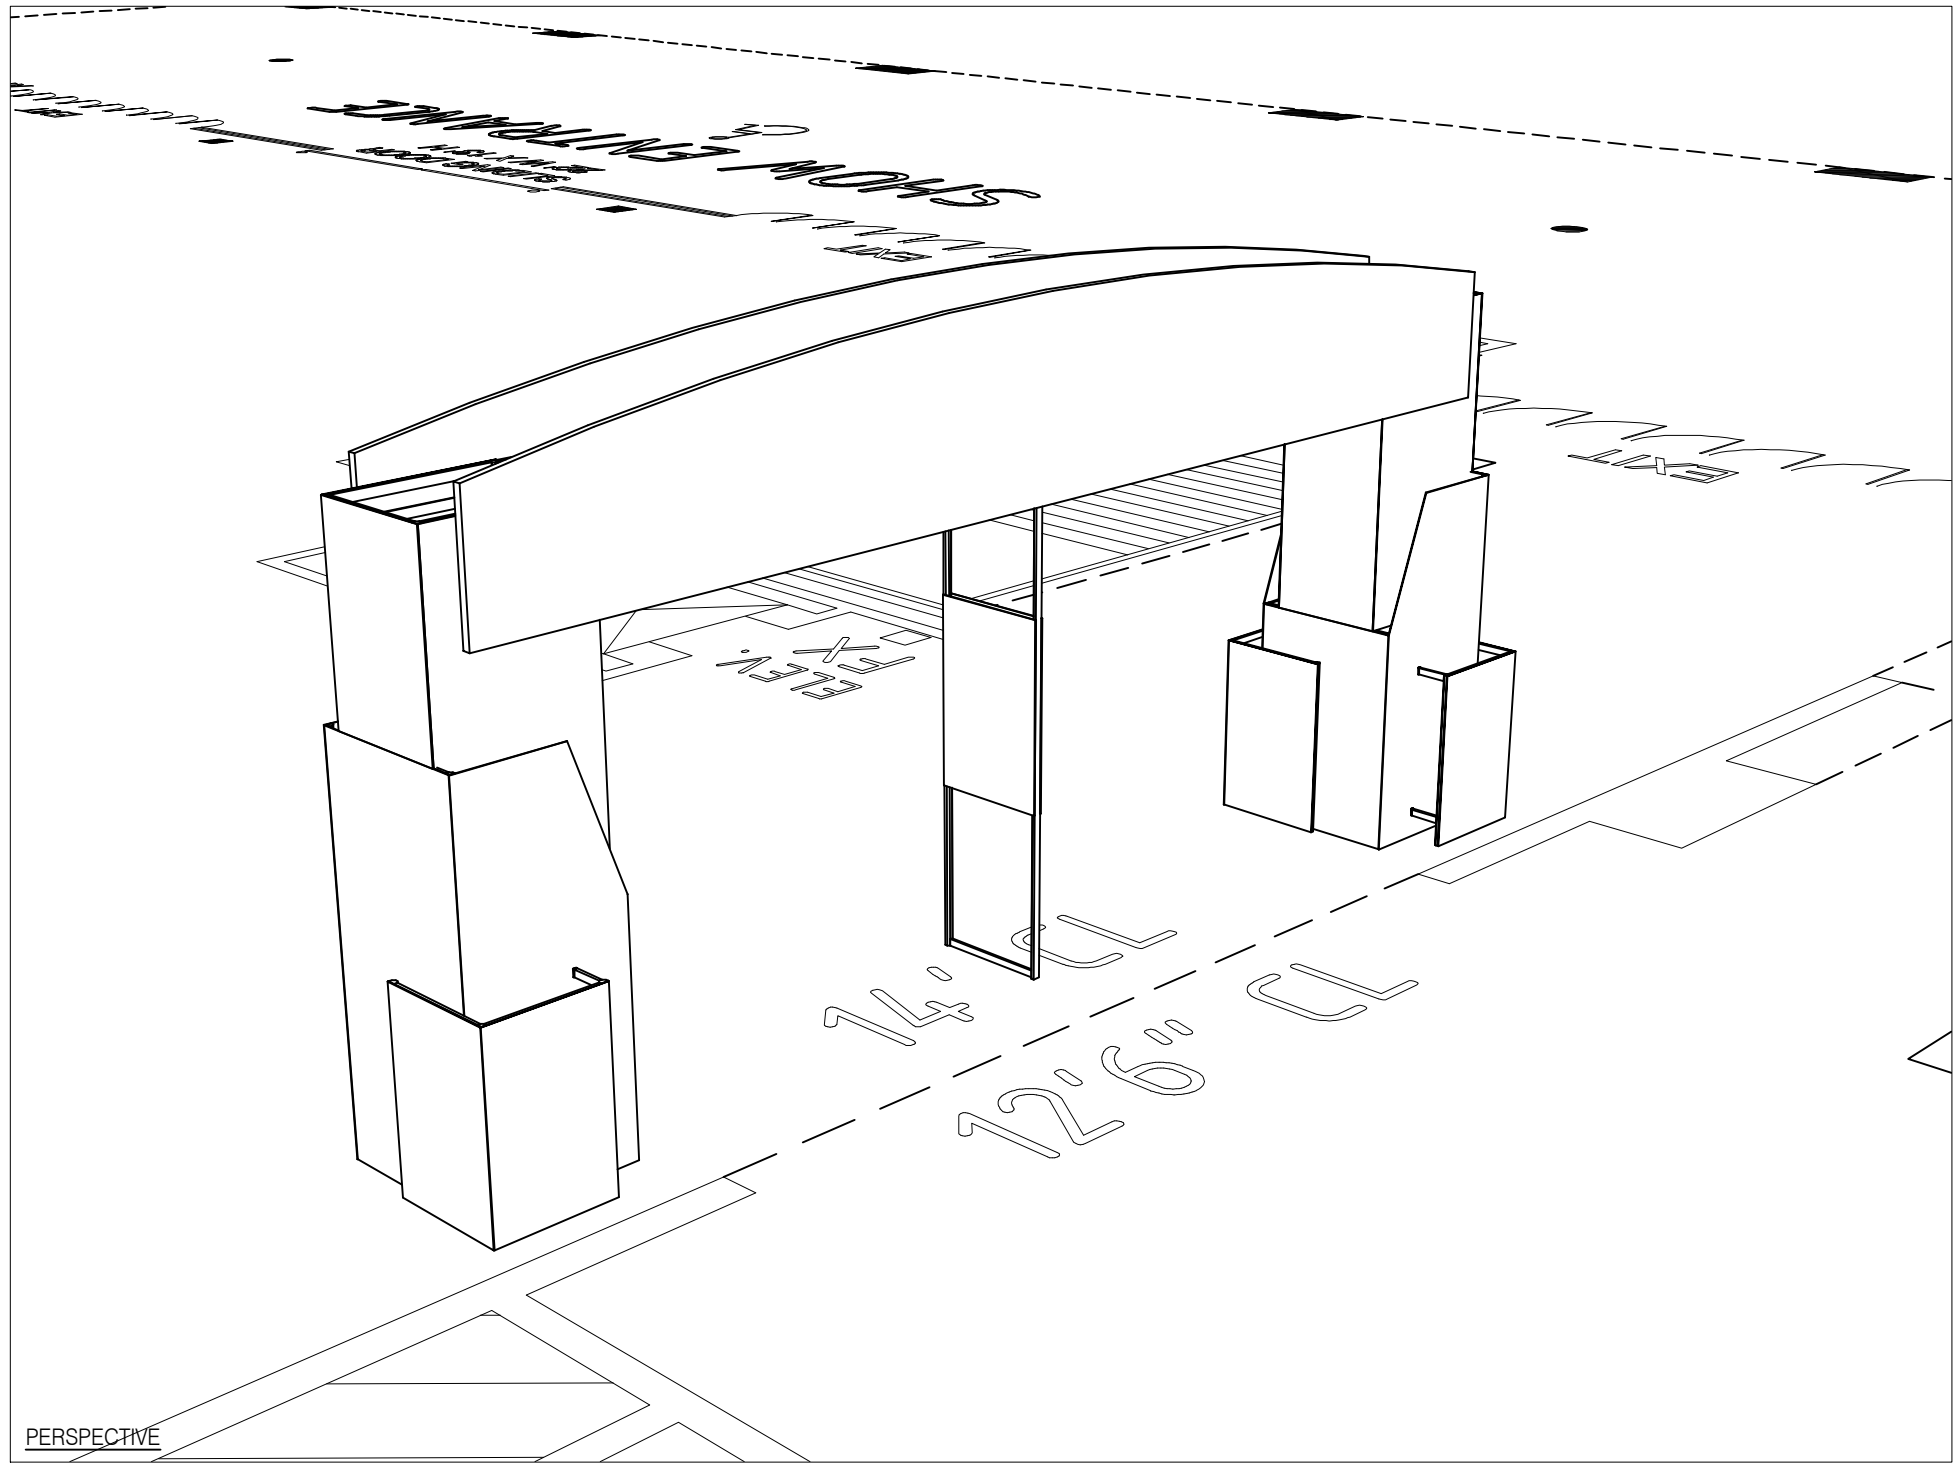

PERSPECTIVE