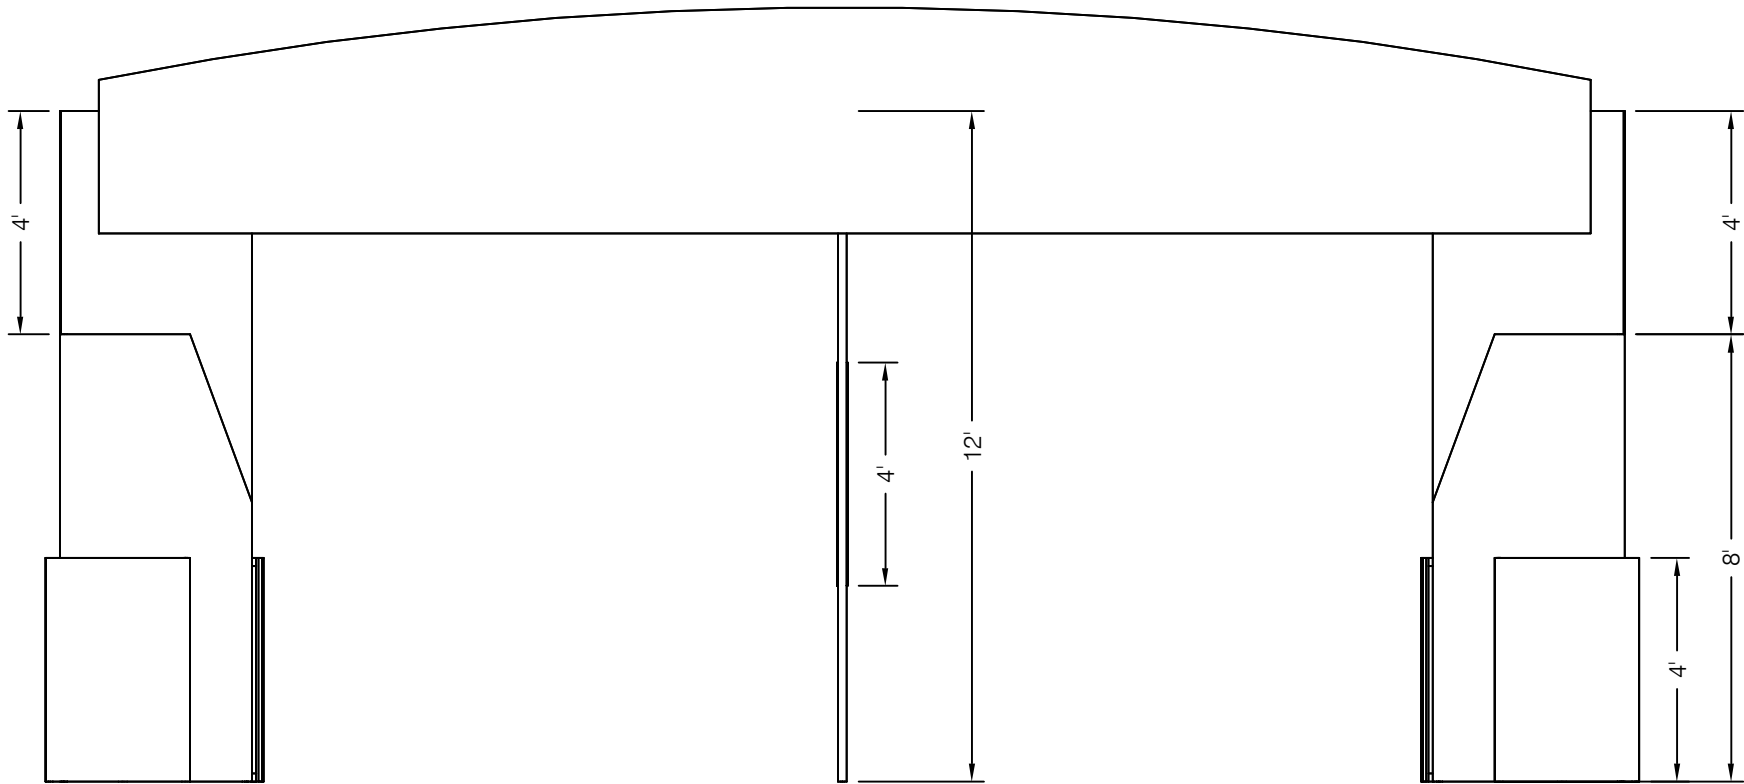

B	1	Overlay Panel	21-1/16" x 48"	P31 CornerS /-1/2M x / P50 End	Ultraboard	Graphic
C	1	Overlay Panel	40-1/8" x 96"	P31 CornerL / 1M x / P50 CornerL	Ultraboard	Graphic
C	1	Overlay Panel	41-1/8" x 96"	P31 CornerL / 1M x / P50 CornerL	Ultraboard	Graphic
D	2	Overlay Panel	41-1/8" x 96"	P31 CornerL / 1M x / P50 CornerL	Ultraboard	Graphic
E	2	Overlay Panel	30-1/4" x 48"	P50 /-3/4M x / P50	Ultraboard	Graphic
F	2	Overlay Panel	31-13/16" x 48"	P50 CornerL /-3/4M x / P50 CornerL	Ultraboard	Graphic
G	2	Overlay Panel	42" x 60"	P50 CornerS / 1-1/4M x / P50 CornerS	Ultraboard	Graphic
H	2	Overlay Panel	31-7/16" x 60"	P80 CornerS /-3/4M x / P80 CornerS	Ultraboard	Graphic
I	2	Overlay Panel	42" x 96"	P31 CornerS / 1M x / P31 CornerS	Ultraboard	Graphic
J	4	Overlay Panel	40-15/16" x 84"	P31 CornerS / 1M x / P80CornerL	Ultraboard	Graphic
A1	4	Overlay Panel	30-15/16" x 48"	P31 CornerS /-3/4M x / P50 End	Ultraboard	Graphic
A2	4	Overlay Panel	31-1/16" x 48"	P31 CornerL /-3/4M x / P50 End	Ultraboard	Graphic
K2	1	Overlay Panel	30-3/8" x 120"	P50 CornerS /-3/4M x / P50 CornerS	Ultraboard	Graphic
O	2	Fabric Solutions	320.3" x 33.0" x 48.5"	Fabric Header	Fabric	Graphic
	10	MiscPart	H45	H45 Hanger	Aluminum	Silver
	5	MiscPart	P31	P31 Cap	--	--
	13	MiscPart	P50	P50 Cap	--	--

ELEVATION

**Entrance 2 - For Estimate Only**

I.D.	Qty	Type	Size	Description	Material	Color
	3	P80	144"	12'-0"	Aluminum	Silver
	8	P50	48"	4'-0"	Aluminum	Silver
	4	P50	60"	5'-0"	Aluminum	Silver
	7	P50	144"	12'-0"	Aluminum	Silver
	4	P31	48"	4'-0"	Aluminum	Silver
	4	P31	96"	8'-0"	Aluminum	Silver
	8	H45	8"	1/4M	Aluminum	Silver
	20	H45	27-3/4"	3/4M	Aluminum	Silver
	16	H200	4"	4"	Aluminum	Silver
	8	H200	27-3/4"	3/4M	Aluminum	Silver
	20	H200	37-9/16"	1M	Aluminum	Silver
	4	H200	126-1/16"	3-1/4M	Aluminum	Silver
M	1	Acrylic Panel	28-1/4" x 45"	3/4M x 4'-0" (H45/H45)	Plexi	Smoke
N	1	Acrylic Panel	28-1/4" x 57"	3/4M x 5'-0" (H45/H45)	Plexi	Smoke