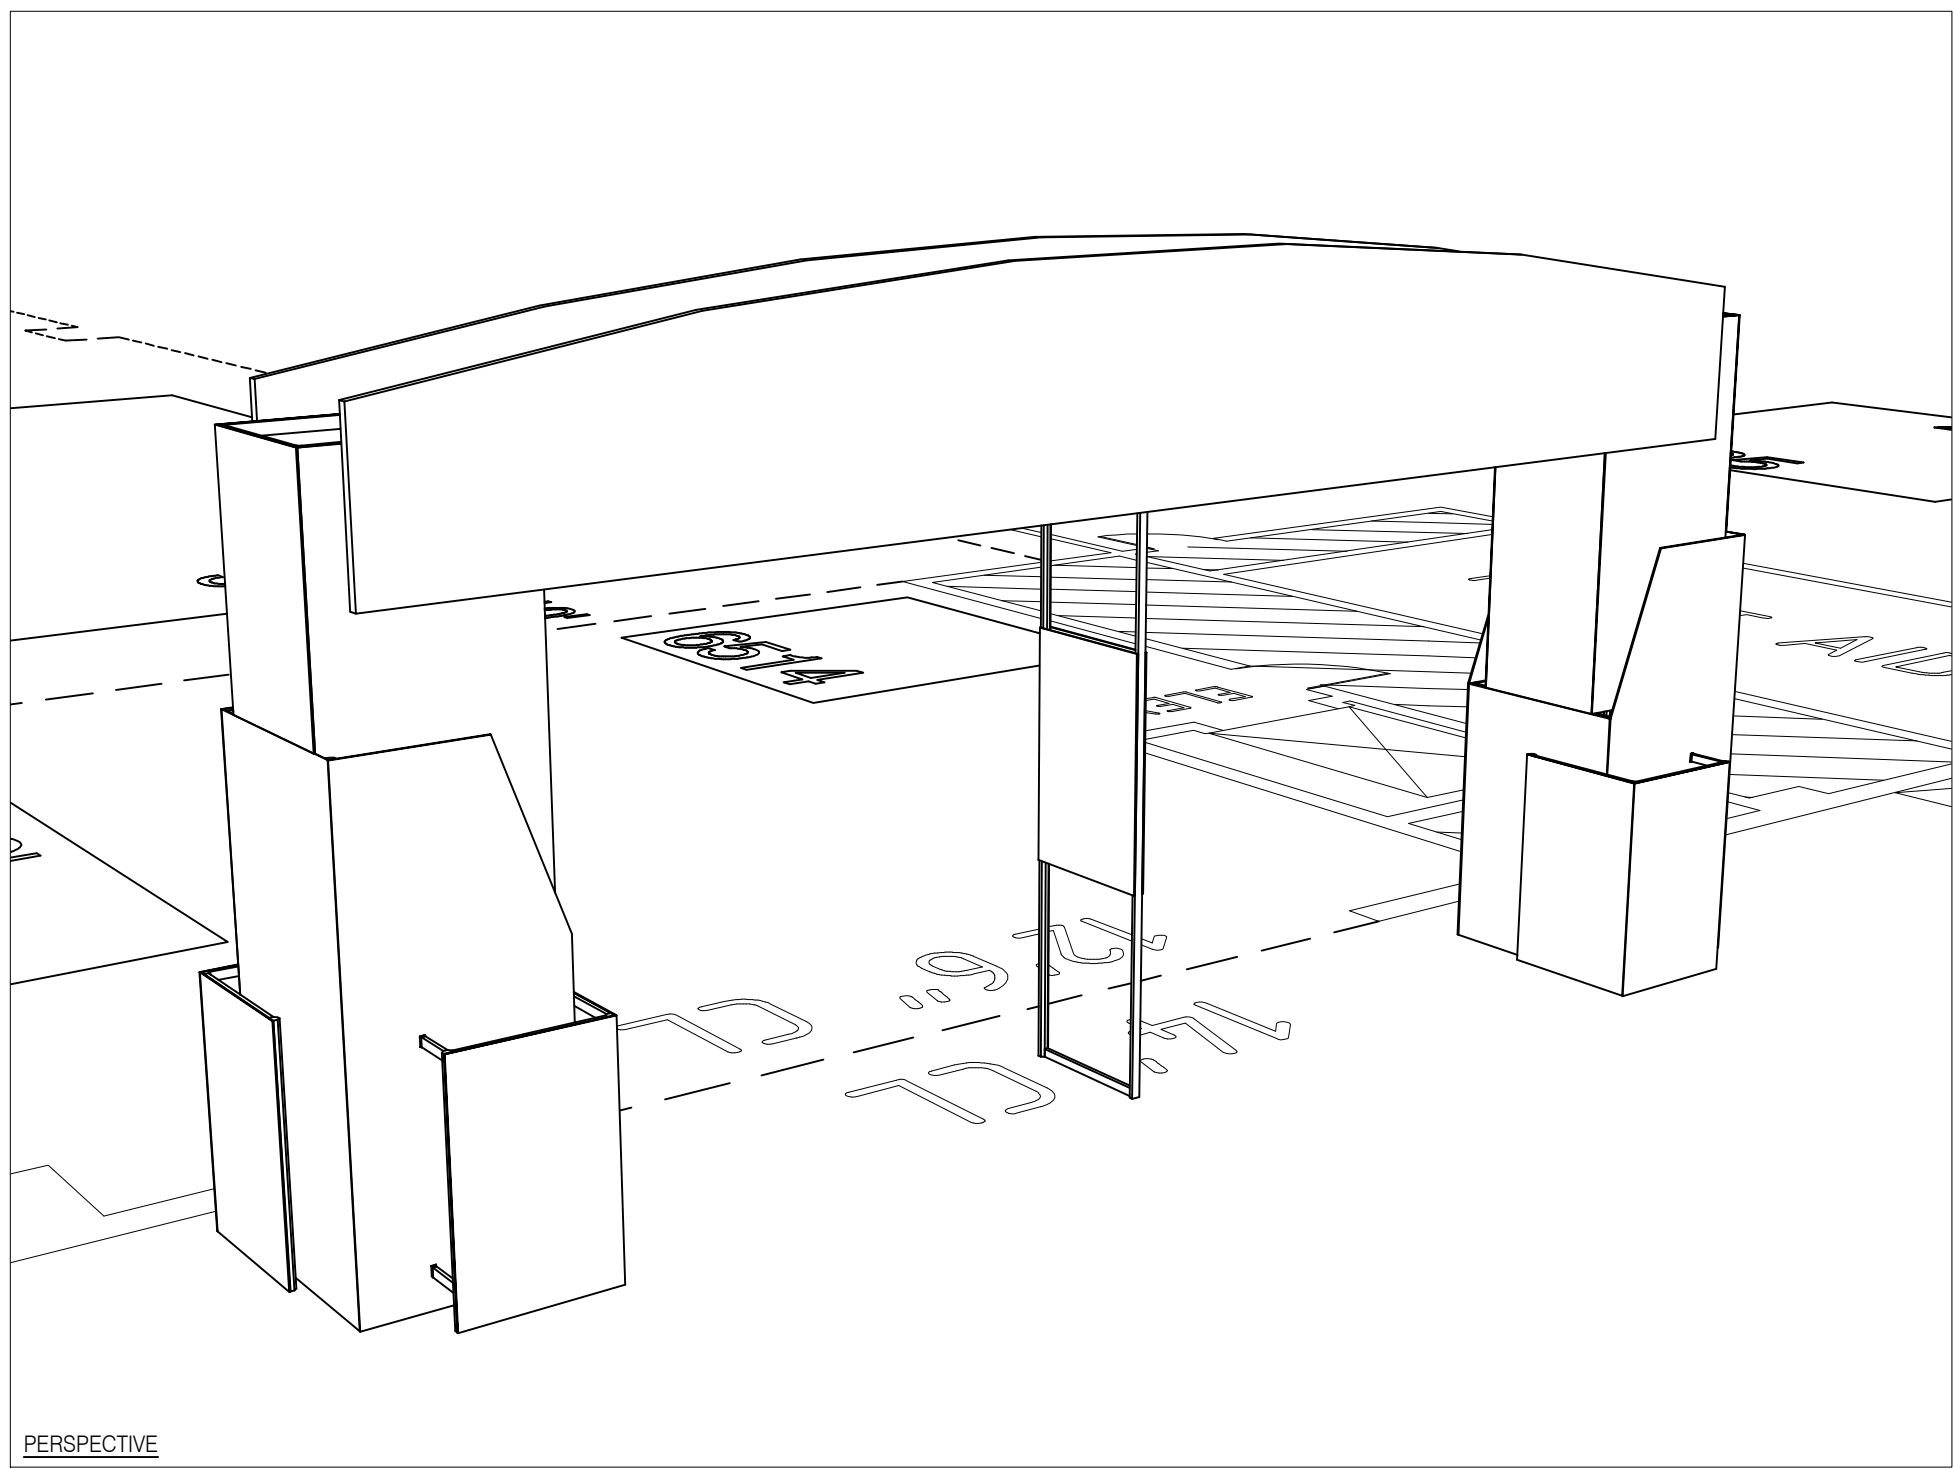

PERSPECTIVE