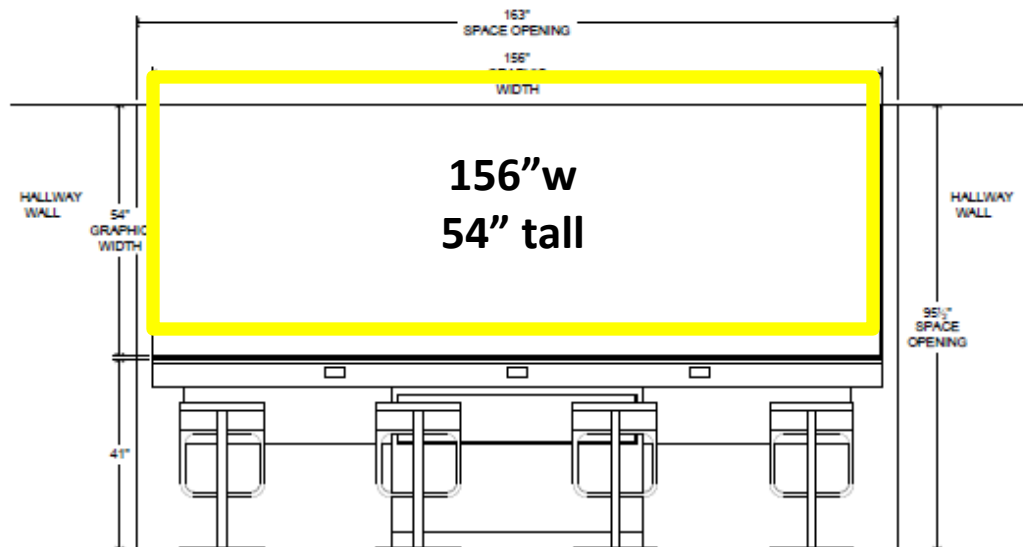

**PLAN VIEW**  
SCALE: 3/4" = 1'

## 200 Charging Station

**ELEVATION**  
SCALE: 3/4" = 1'