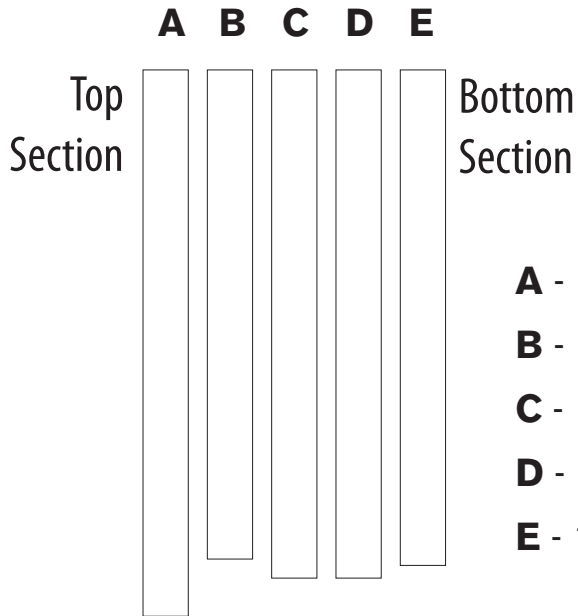

North Hall Escalator Runners

Right Side Runner
16.5"x864"

Left Side Runner
5 Sections

Left Side

Right Side