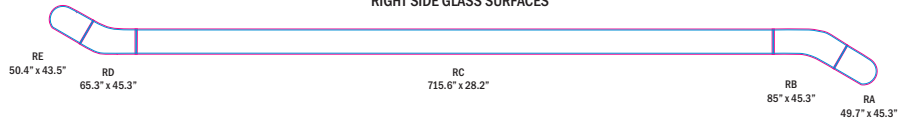

LEFT SIDE GLASS SURFACES

RIGHT SIDE GLASS SURFACES

Print Scale 1000%
Artwork will be trimmed to magenta key lines
Do not have any LOGO or copy placed beyond the cyan - glass template