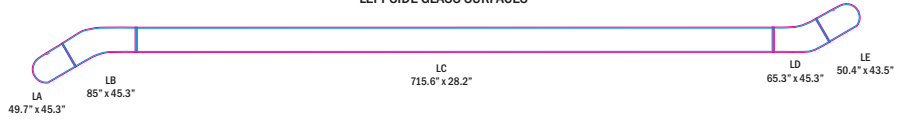

LEFT SIDE GLASS SURFACES

RIGHT SIDE GLASS SURFACES

Print Scale 1000%
Artwork will be trimmed to magenta key lines
Do not have any LOGO or copy placed beyond the cyan - glass template