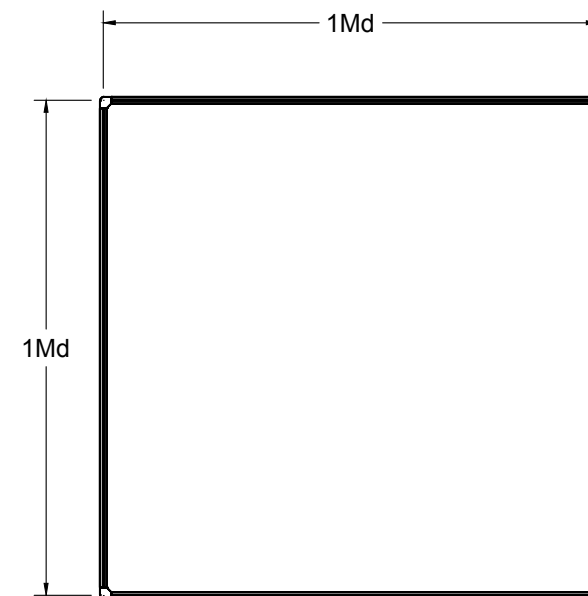

FRONT VIEW

SIDE ELEVATION

PULL LIST						
I.D.	Qty	Type	Size	Description	Material	Color
	4	P31	96"	8'-0"	Aluminum	Silver
	4	H45	53-7/8"	1MD	Aluminum	Silver
	4	H200	53-7/8"	1MD	Aluminum	Silver
A	4	Graphic Panel	54-3/8" x 87"	1MD x 8'-0" (H45/H200)	PVC 3MM	Graphic

BACK VIEW

STRUCTURE VIEW

PLAN VIEW

LESS THAN 30 DAYS OUT

\* 0 0 4 6 9 1 2 4 0 1 . 1 0 2 2 . 0 \*

MORE THAN 30 DAYS OUT

\* 0 0 4 6 9 1 2 4 0 1 . 1 0 2 2 . 1 \*

**QTY: 4**

PIECE COUNT FOR 1 UNIT