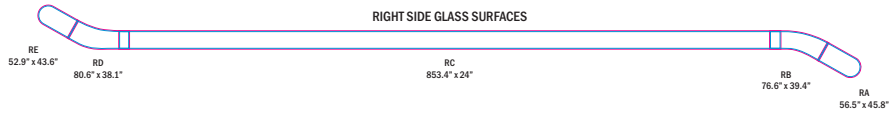

LEFT SIDE GLASS SURFACES

RIGHT SIDE GLASS SURFACES

Print Scale 1000%
Artwork will be trimmed to magenta key lines
Do not have any LOGO or copy placed beyond the cyan - glass template