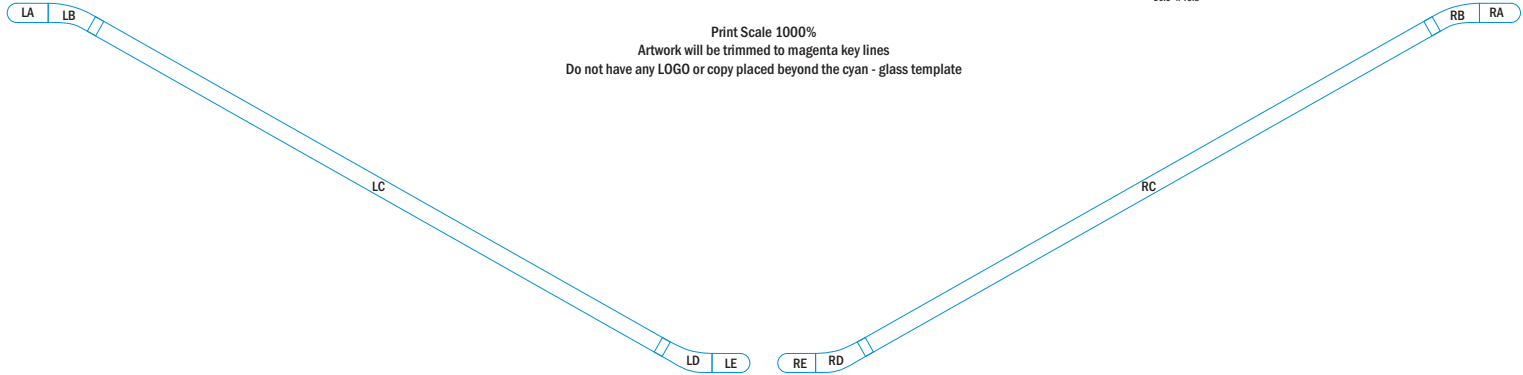

LEFT SIDE GLASS SURFACES

RIGHT SIDE GLASS SURFACES

Print Scale 1000%
Artwork will be trimmed to magenta key lines
Do not have any LOGO or copy placed beyond the cyan - glass template