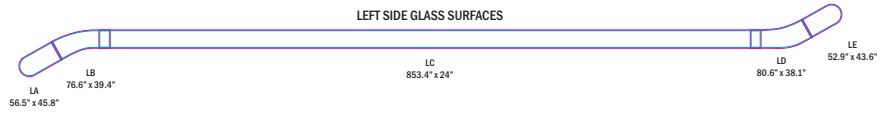

LEFT SIDE GLASS SURFACES

RIGHT SIDE GLASS SURFACES

Print Scale 1000%
Artwork will be trimmed to magenta key lines
Do not have any LOGO or copy placed beyond the cyan - glass template