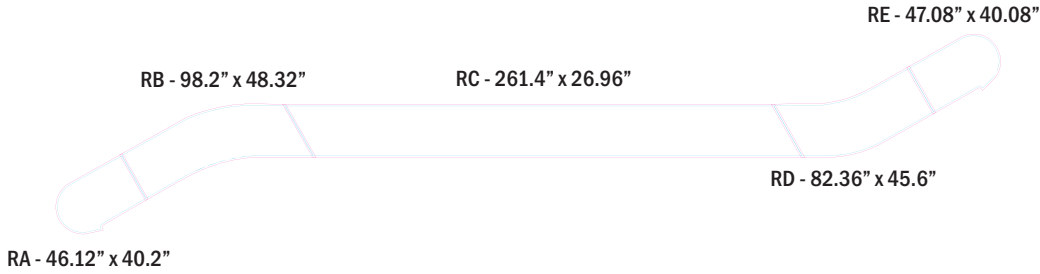


 **COLOR DISCLAIMER:** The graphic file(s) provided have no color matching reference, therefore we are unable to guarantee an exact color match on the final product.

Print Scale 400%
Artwork will be trimmed to magenta key lines
Do not have any LOGO or copy placed beyond the cyan - glass template

**RIGHT SIDE
GLASS SURFACES - 1-3-5**