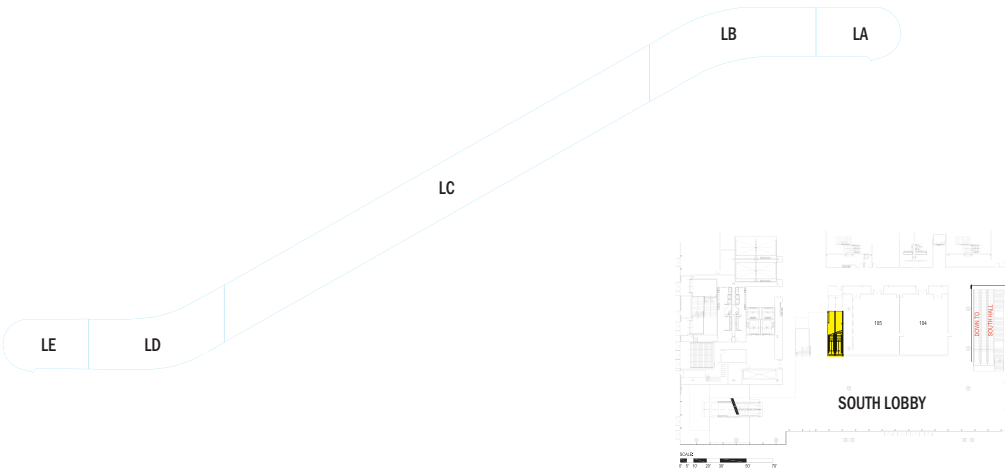

 **COLOR DISCLAIMER:** The graphic file(s) provided have no color matching reference, therefore we are unable to guarantee an exact color match on the final product.

**Print Scale 400%**  
**Artwork will be trimmed to magenta key lines**  
**Do not have any LOGO or copy placed beyond the cyan - glass template**

LE - 47.08" x 40.08"

LC - 261.4" x 26.96"

LB - 98.2" x 48.32"

LD - 82.36" x 45.6"

LA - 46.12" x 40.2"

## LEFT SIDE GLASS SURFACES - 2-4