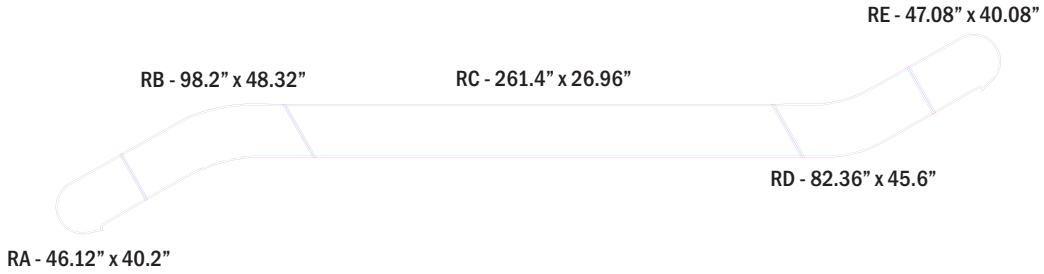


 **COLOR DISCLAIMER:** The graphic file(s) provided have no color matching reference, therefore we are unable to guarantee an exact color match on the final product.

**Print Scale 400%**  
**Artwork will be trimmed to magenta key lines**  
**Do not have any LOGO or copy placed beyond the cyan - glass template**

**RIGHT SIDE  
GLASS SURFACES - 3-5**