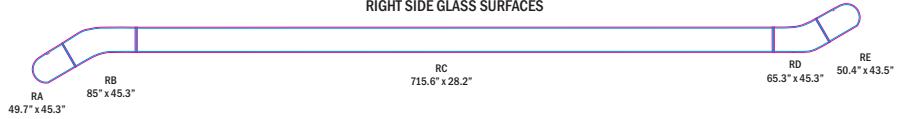

RIGHT SIDE GLASS SURFACES

LEFT SIDE GLASS SURFACES

Print Scale 1000%
Artwork will be trimmed to magenta key lines
Do not have any LOGO or copy placed beyond the cyan - glass template