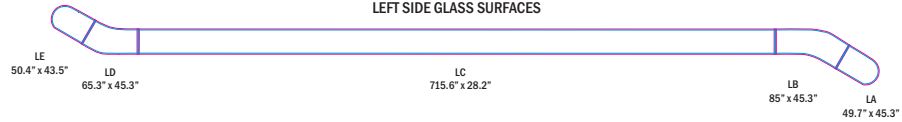

RIGHT SIDE GLASS SURFACES

LEFT SIDE GLASS SURFACES

Print Scale 1000%
Artwork will be trimmed to magenta key lines
Do not have any LOGO or copy placed beyond the cyan - glass template