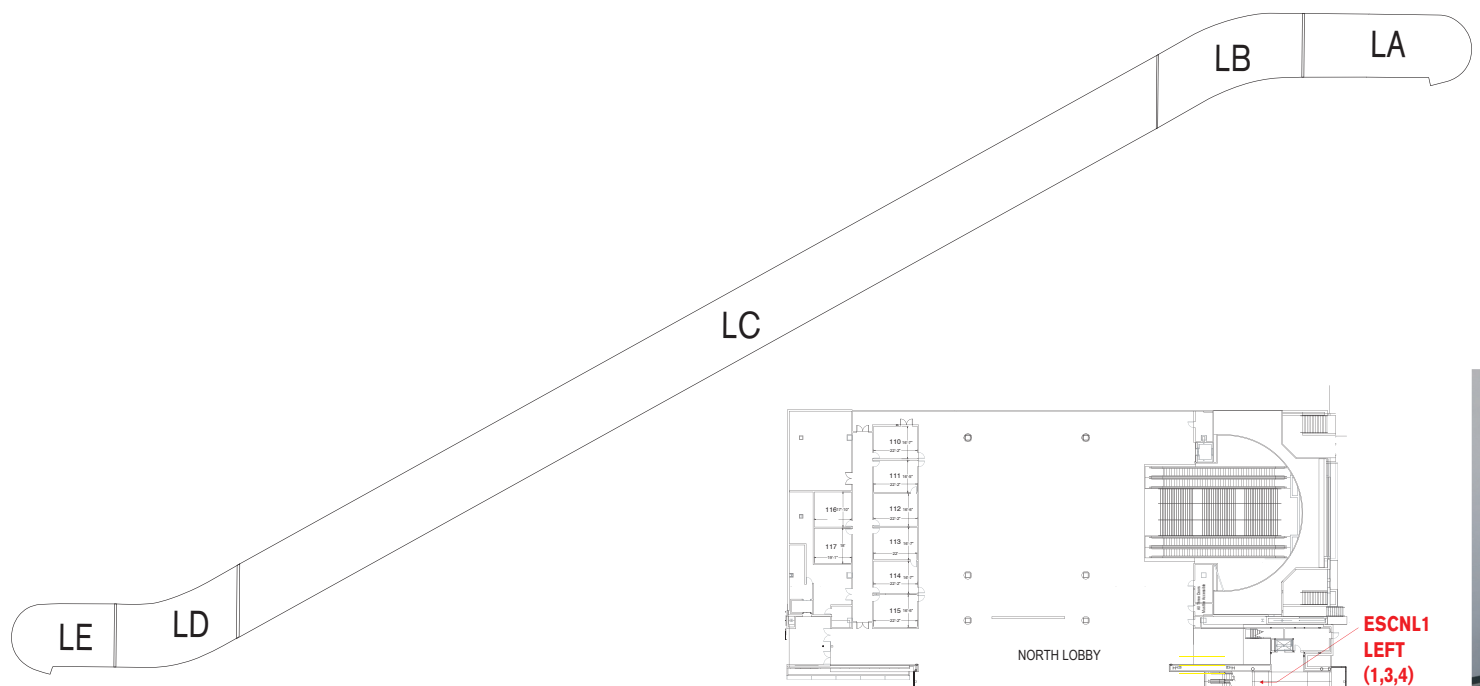

NORTH LOBBY ESCALATORS - PLANTOUR: ESCNL1

LOCATION: GLASS SURFACES FACING STREET **LEFT (1,3,5)**

Print Scale 400%
Artwork will be trimmed to magenta key lines
Do not have any LOGO or copy placed beyond the cyan - glass template

LEFT SIDE GLASS SURFACES - 1,3,5