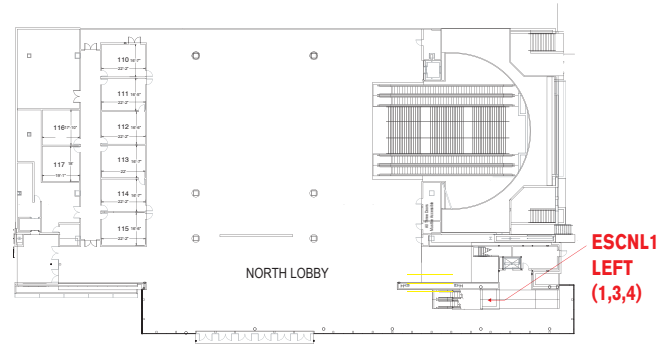

NORTH LOBBY ESCALATORS - PLANTOUR: ESCNL1

LOCATION: GLASS SURFACES FACING STREET **LEFT (1,3,5)**

Print Scale 400%
Artwork will be trimmed to magenta key lines
Do not have any LOGO or copy placed beyond the cyan - glass template

LEFT SIDE GLASS SURFACES - 1,3,5