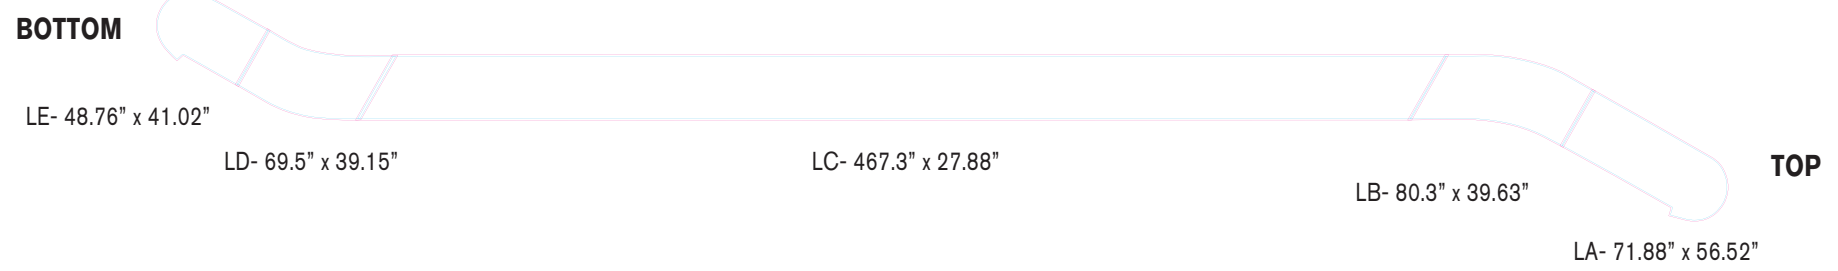

NORTH LOBBY ESCALATORS - PLANTOUR: ESCNL1

LOCATION: GLASS SURFACES FACING STREET **LEFT (1,3,5)**

Print Scale 400%
Artwork will be trimmed to magenta key lines
Do not have any LOGO or copy placed beyond the cyan - glass template

LEFT SIDE GLASS SURFACES - 1,3,5