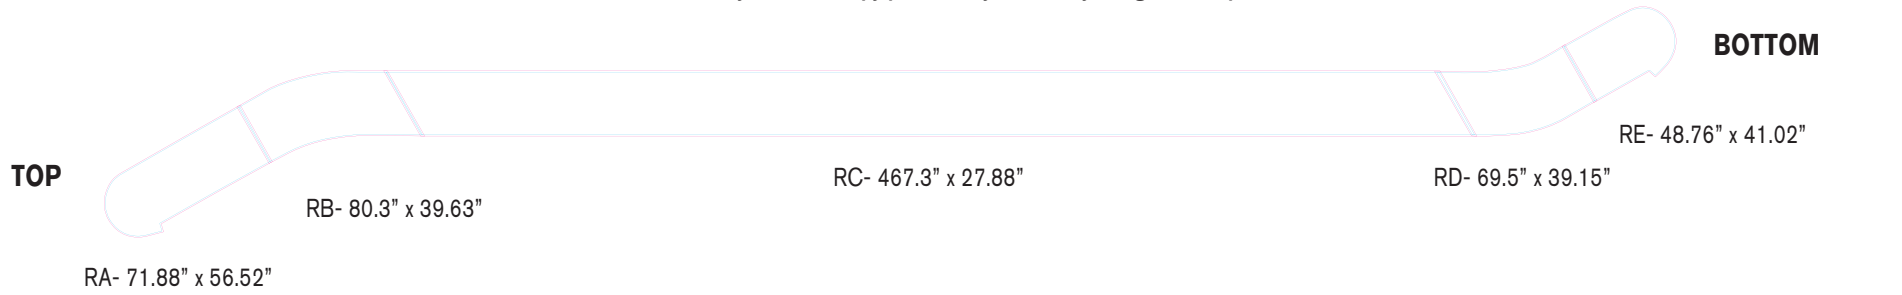

# NORTH LOBBY ESCALATORS - PLANTOUR: ESCNL1

LOCATION: GLASS SURFACES FACING STREET **RIGHT (2,4)**

Print Scale 400%  
Artwork will be trimmed to magenta key lines  
Do not have any LOGO or copy placed beyond the cyan - glass template

**RIGHT SIDE  
GLASS SURFACES - 2,4**