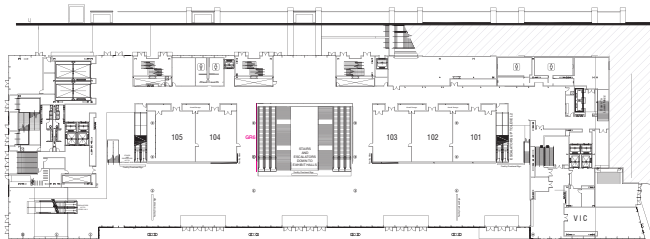

GLASS RAILING 6 - SOUTH LOBBY

Glass Railing 6 - qty 1 - 696"x41" - HD FOAM

← 15' of GRAPHIC EMPTY TO ALLOW FOR ESCALATOR OBSTRUCTION →

Glass Railing 6