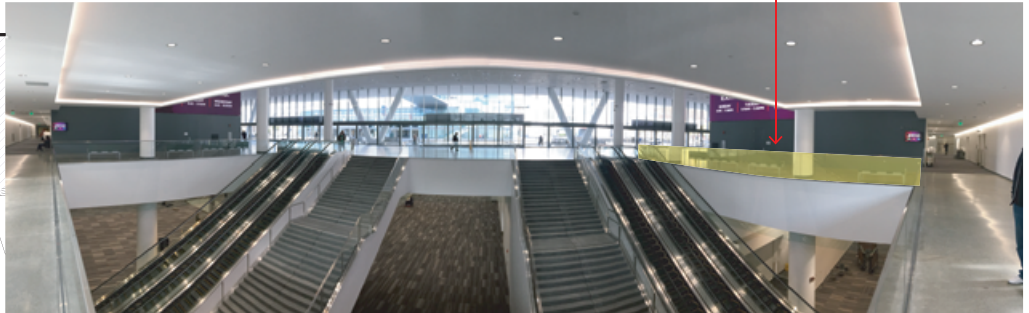

GLASS RAILING 6 - SOUTH LOBBY

Glass Railing 6 - qty 1 - 696"x41" - HD FOAM

← 15' of GRAPHIC EMPTY TO ALLOW FOR ESCALATOR OBSTRUCTION →

Glass Railing 6