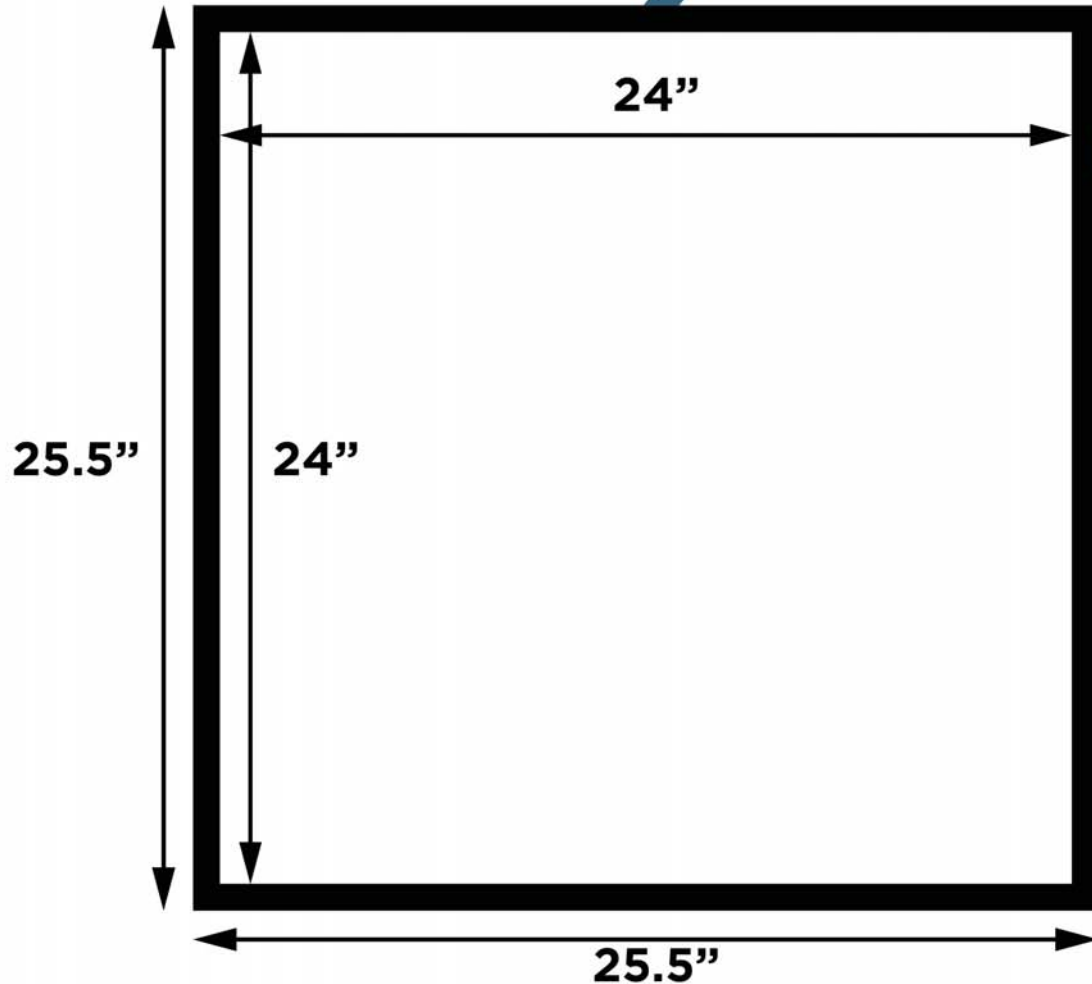

**COMPANY LOGO
HERE**

An oval plaquard will be attached to the outside of the showcase with your company logo. The plaquard is 12"W x 8" H.

Showcase Specs:

The showcase depth is 12".

Interior graphics specs:

Back wall graphics - 24"W x 24"H

Side wall graphics - 11"D x 24"H

The exterior of the showcase is
25.5"W x 25.5"H