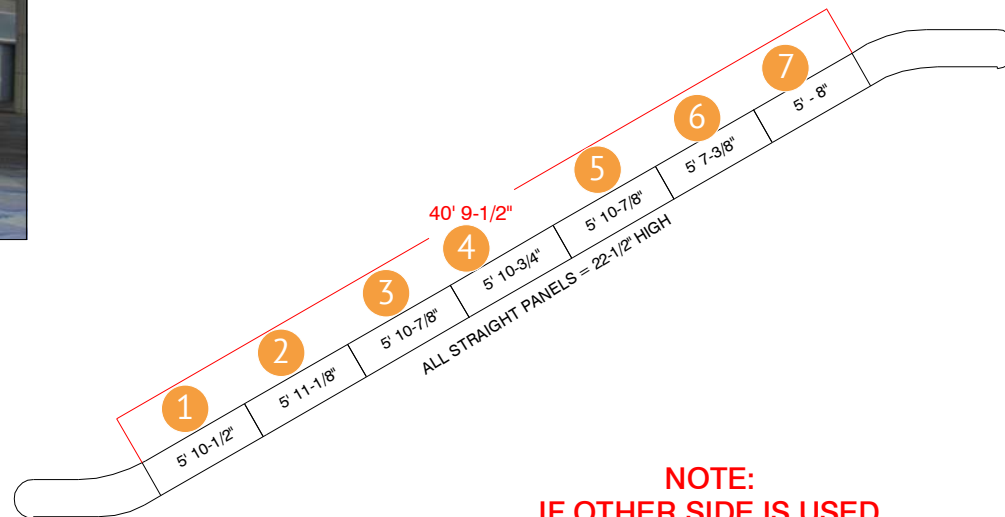

WEST BUILDING LEVEL TWO - ESCALATOR #7

**ESCALATOR
SIDE GLASS PANELS
LEFT & RIGHT-SIDES
ARE THE SAME**

**NOTE:
IF OTHER SIDE IS USED
MIRROR IMAGE**

**WEST BUILDING
LEVEL TWO - ESCALATOR #7**

**ESCALATOR
CENTER STEEL SURFACE**