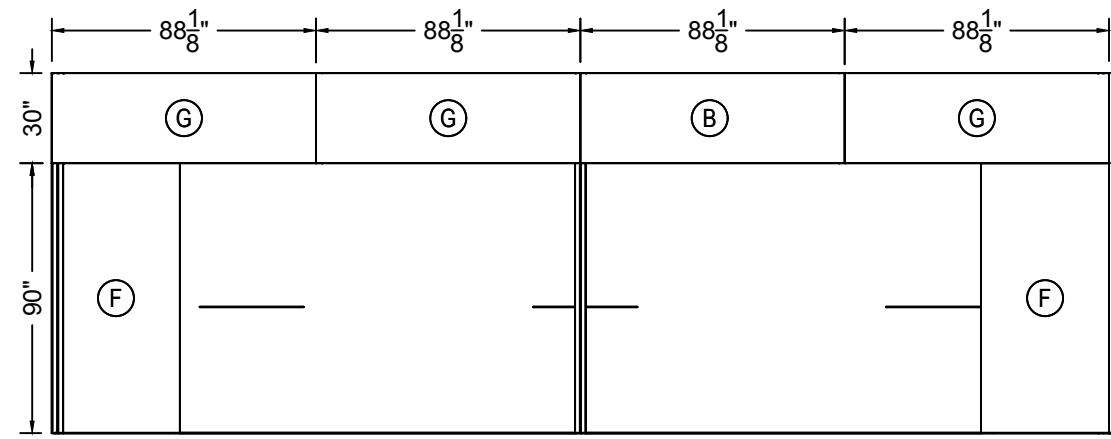

(18) LAGUNA CHAIRS

(3) 65"L X 36"D X 42"H LEX BAR COUNTERS

3D VIEW - 1

STRUCTURE VIEW

3D VIEW - 2

# AAO-2020

ADD BASEPLATES IF NEEDED

FRONT VIEW

BACK VIEW

SIDE A

SIDE B

ACCOUNT FOR PVC OVERLAP

PLAN VIEW

1/16" SPACE FOR REMO TAPE

## GRAPHICS PULL LIST

I.D.	Qty	Type	Size	Description	Material	Color
A	6	Overlay Panel	37-3/8" x 30"	Custom Overlay Panel	PVC	Graphic
B	8	Overlay Panel	86-3/16" x 30"	Custom Overlay Panel	PVC	Graphic
D	4	Overlay Panel	3-11/16" x 90"	Custom Overlay Panel	PVC	Black
E	6	Overlay Graphic Panel	39-15/16" x 30"	Overlay Graphic Panel	PVC	Graphic
F	4	Overlay Graphic Panel	42-11/16" x 90"	Overlay Graphic Panel	PVC	Graphic
G	8	Overlay Graphic Panel	88-1/8" x 30"	Overlay Graphic Panel	PVC	Graphic
H	3	Overlay Graphic Panel	64" x 34-1/2"	Counter Top Graphic	TBD	Graphic