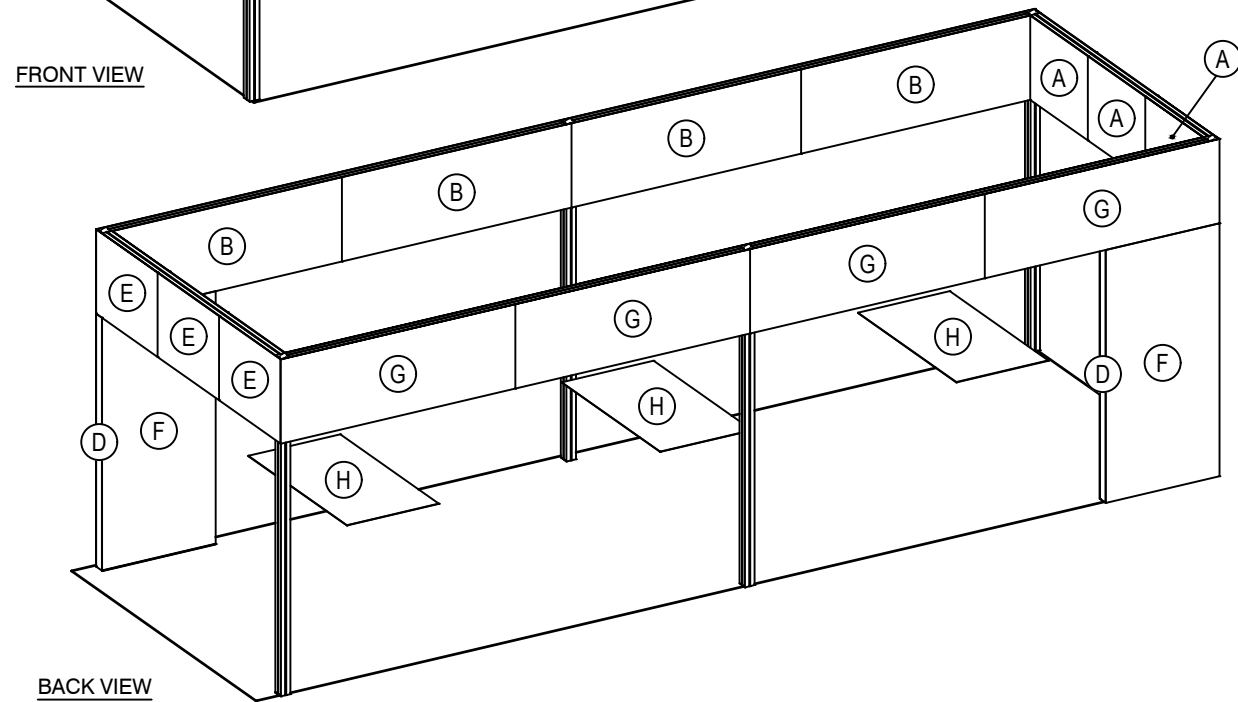

(18) LAGUNA CHAIRS

(3) 65"L X 36"D X 42"H LEX BAR COUNTERS

3D VIEW - 1

STRUCTURE VIEW

3D VIEW - 2

# AAO-2020

ADD BASEPLATES IF NEEDED

FRONT VIEW

BACK VIEW

SIDE A

SIDE B

ACCOUNT FOR PVC OVERLAP

PLAN VIEW

1/16" SPACE FOR REMO TAPE

## GRAPHICS PULL LIST

I.D.	Qty	Type	Size	Description	Material	Color
A	6	Overlay Panel	37-3/8" x 30"	Custom Overlay Panel	PVC	Graphic
B	8	Overlay Panel	86-3/16" x 30"	Custom Overlay Panel	PVC	Graphic
D	4	Overlay Panel	3-11/16" x 90"	Custom Overlay Panel	PVC	Black
E	6	Overlay Graphic Panel	39-15/16" x 30"	Overlay Graphic Panel	PVC	Graphic
F	4	Overlay Graphic Panel	42-11/16" x 90"	Overlay Graphic Panel	PVC	Graphic
G	8	Overlay Graphic Panel	88-1/8" x 30"	Overlay Graphic Panel	PVC	Graphic
H	3	Overlay Graphic Panel	64" x 34-1/2"	Counter Top Graphic	TBD	Graphic