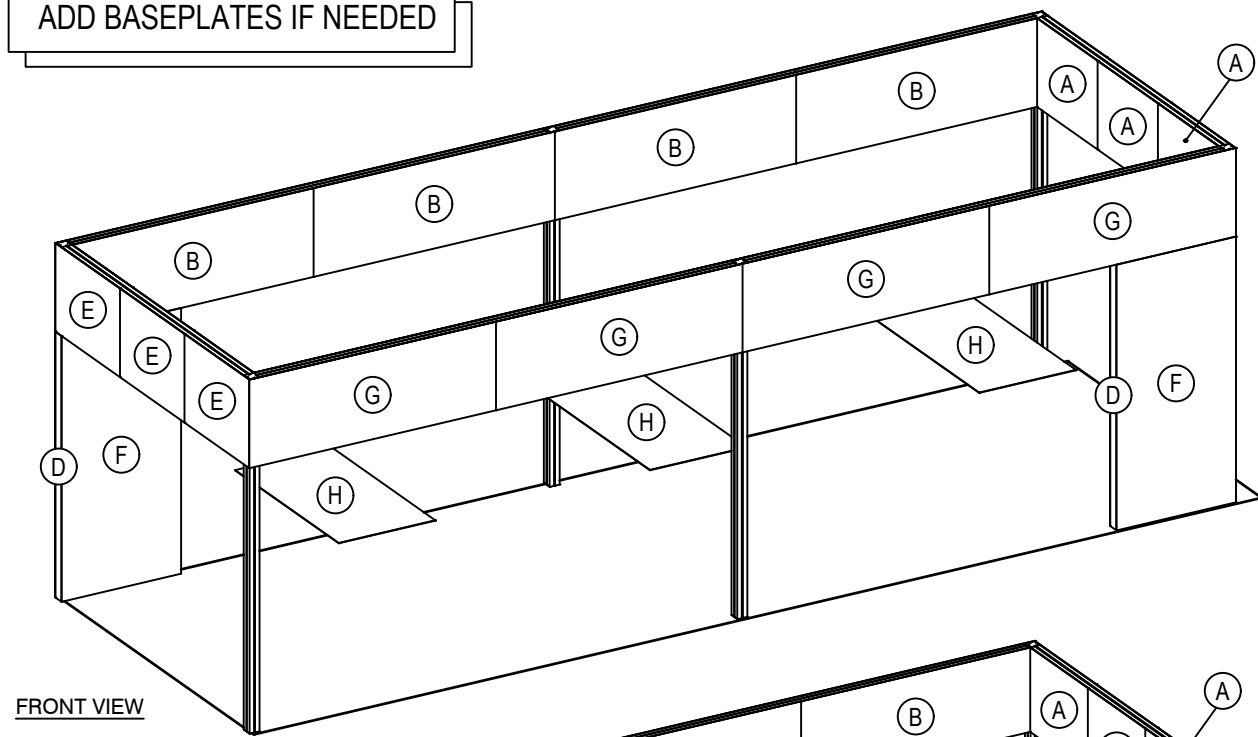

(18) LAGUNA CHAIRS

(3) 65"L X 36"D X 42"H LEX BAR COUNTERS

3D VIEW - 1

STRUCTURE VIEW

3D VIEW - 2

# AAO-2020

ADD BASEPLATES IF NEEDED

FRONT VIEW

BACK VIEW

SIDE A

SIDE B

ACCOUNT FOR PVC OVERLAP

PLAN VIEW

1/16" SPACE FOR REMO TAPE

## GRAPHICS PULL LIST

I.D.	Qty	Type	Size	Description	Material	Color
A	6	Overlay Panel	37-3/8" x 30"	Custom Overlay Panel	PVC	Graphic
B	8	Overlay Panel	86-3/16" x 30"	Custom Overlay Panel	PVC	Graphic
D	4	Overlay Panel	3-11/16" x 90"	Custom Overlay Panel	PVC	Black
E	6	Overlay Graphic Panel	39-15/16" x 30"	Overlay Graphic Panel	PVC	Graphic
F	4	Overlay Graphic Panel	42-11/16" x 90"	Overlay Graphic Panel	PVC	Graphic
G	8	Overlay Graphic Panel	88-1/8" x 30"	Overlay Graphic Panel	PVC	Graphic
H	3	Overlay Graphic Panel	64" x 34-1/2"	Counter Top Graphic	TBD	Graphic