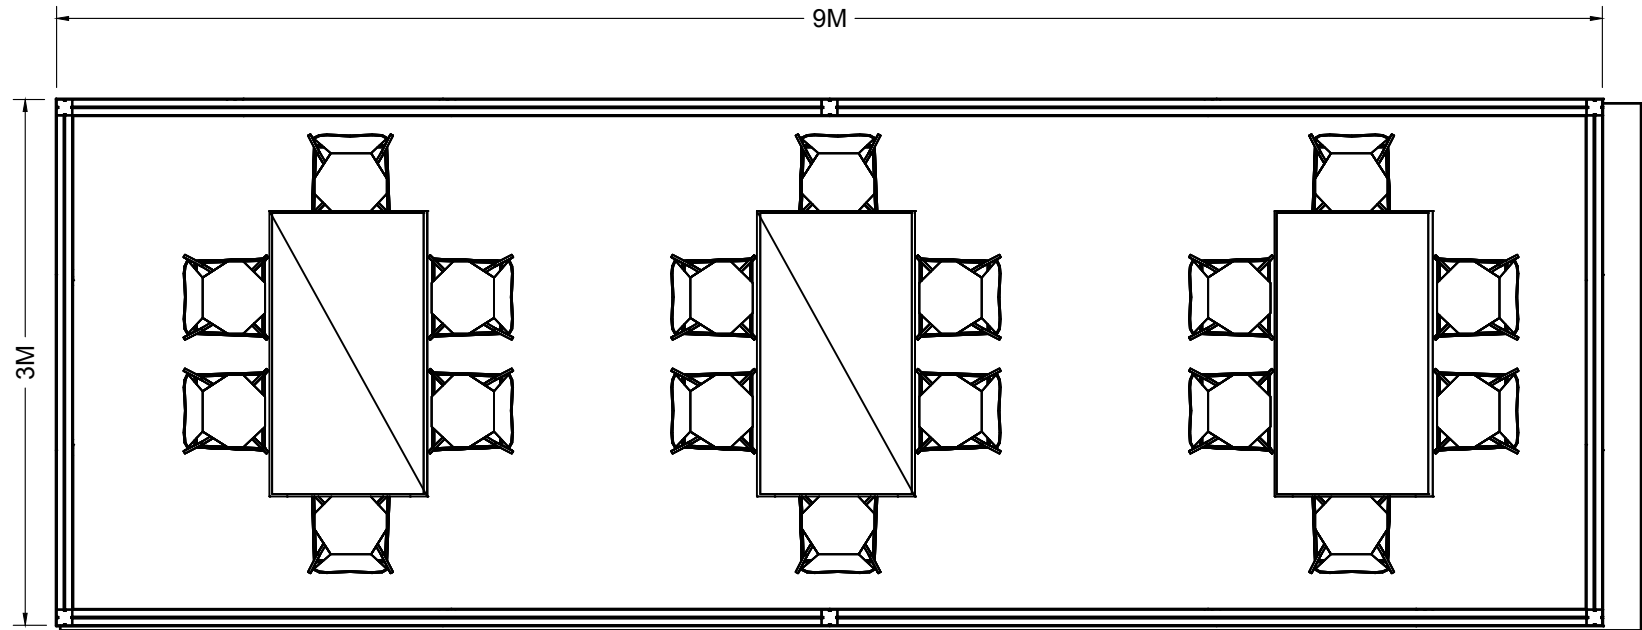

(18) LAGUNA CHAIRS

(3) 65"L X 36"D X 42"H LEX BAR COUNTERS

3D VIEW - 1

STRUCTURE VIEW

3D VIEW - 2

# AAO-2020

ADD BASEPLATES IF NEEDED

FRONT VIEW

BACK VIEW

SIDE A

SIDE B

ACCOUNT FOR PVC OVERLAP

PLAN VIEW

1/16" SPACE FOR REMO TAPE

## GRAPHICS PULL LIST

I.D.	Qty	Type	Size	Description	Material	Color
A	6	Overlay Panel	37-3/8" x 30"	Custom Overlay Panel	PVC	Graphic
B	8	Overlay Panel	86-3/16" x 30"	Custom Overlay Panel	PVC	Graphic
D	4	Overlay Panel	3-11/16" x 90"	Custom Overlay Panel	PVC	Black
E	6	Overlay Graphic Panel	39-15/16" x 30"	Overlay Graphic Panel	PVC	Graphic
F	4	Overlay Graphic Panel	42-11/16" x 90"	Overlay Graphic Panel	PVC	Graphic
G	8	Overlay Graphic Panel	88-1/8" x 30"	Overlay Graphic Panel	PVC	Graphic
H	3	Overlay Graphic Panel	64" x 34-1/2"	Counter Top Graphic	TBD	Graphic