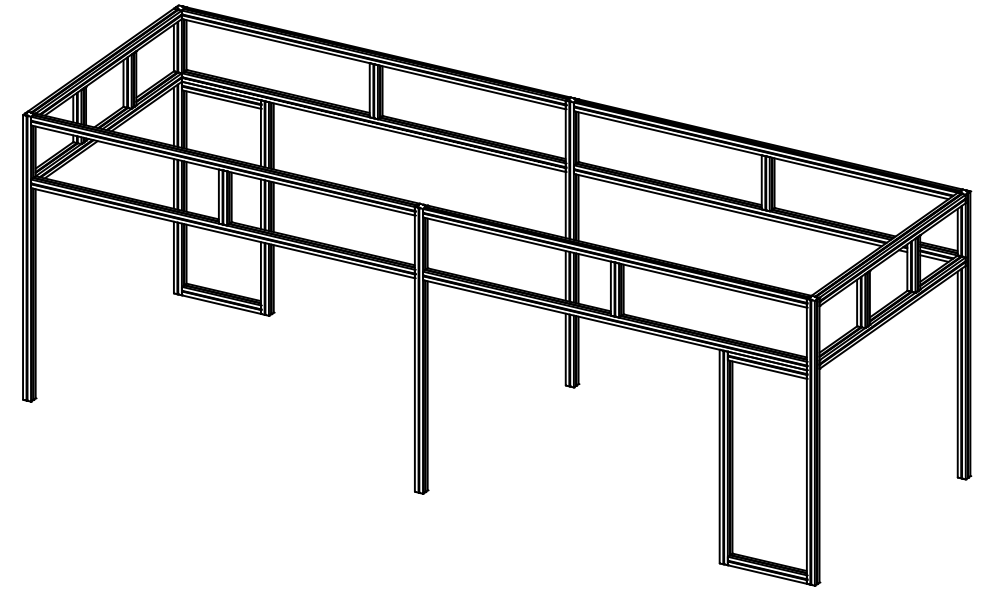

(18) LAGUNA CHAIRS

(3) 65"L X 36"D X 42"H LEX BAR COUNTERS

3D VIEW - 1

STRUCTURE VIEW

3D VIEW - 2

# AAO-2020

ADD BASEPLATES IF NEEDED

FRONT VIEW

BACK VIEW

SIDE A

SIDE B

ACCOUNT FOR PVC OVERLAP

PLAN VIEW

1/16" SPACE FOR REMO TAPE

## GRAPHICS PULL LIST

I.D.	Qty	Type	Size	Description	Material	Color
A	6	Overlay Panel	37-3/8" x 30"	Custom Overlay Panel	PVC	Graphic
B	8	Overlay Panel	86-3/16" x 30"	Custom Overlay Panel	PVC	Graphic
D	4	Overlay Panel	3-11/16" x 90"	Custom Overlay Panel	PVC	Black
E	6	Overlay Graphic Panel	39-15/16" x 30"	Overlay Graphic Panel	PVC	Graphic
F	4	Overlay Graphic Panel	42-11/16" x 90"	Overlay Graphic Panel	PVC	Graphic
G	8	Overlay Graphic Panel	88-1/8" x 30"	Overlay Graphic Panel	PVC	Graphic
H	3	Overlay Graphic Panel	64" x 34-1/2"	Counter Top Graphic	TBD	Graphic