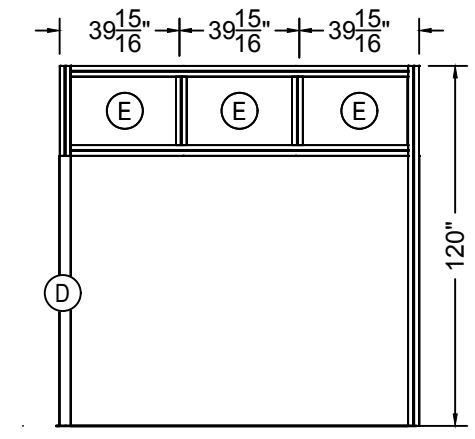

(18) LAGUNA CHAIRS

(3) 65"L X 36"D X 42"H LEX BAR COUNTERS

3D VIEW - 1

STRUCTURE VIEW

3D VIEW - 2

# AAO-2020

ADD BASEPLATES IF NEEDED

FRONT VIEW

BACK VIEW

SIDE A

SIDE B

ACCOUNT FOR PVC OVERLAP

PLAN VIEW

1/16" SPACE FOR REMO TAPE

## GRAPHICS PULL LIST

I.D.	Qty	Type	Size	Description	Material	Color
A	6	Overlay Panel	37-3/8" x 30"	Custom Overlay Panel	PVC	Graphic
B	8	Overlay Panel	86-3/16" x 30"	Custom Overlay Panel	PVC	Graphic
D	4	Overlay Panel	3-11/16" x 90"	Custom Overlay Panel	PVC	Black
E	6	Overlay Graphic Panel	39-15/16" x 30"	Overlay Graphic Panel	PVC	Graphic
F	4	Overlay Graphic Panel	42-11/16" x 90"	Overlay Graphic Panel	PVC	Graphic
G	8	Overlay Graphic Panel	88-1/8" x 30"	Overlay Graphic Panel	PVC	Graphic
H	3	Overlay Graphic Panel	64" x 34-1/2"	Counter Top Graphic	TBD	Graphic