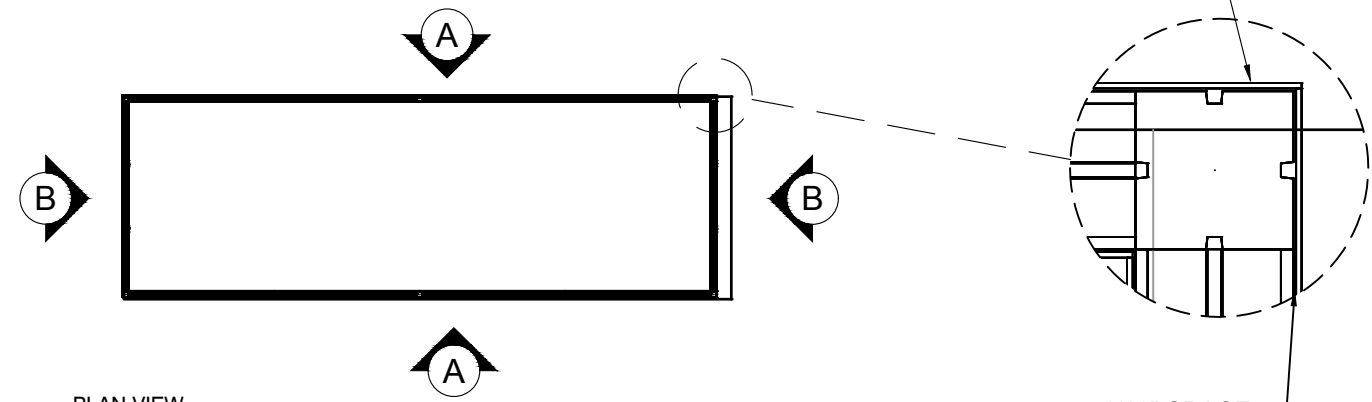

(18) LAGUNA CHAIRS

(3) 65"L X 36"D X 42"H LEX BAR COUNTERS

3D VIEW - 1

STRUCTURE VIEW

3D VIEW - 2

# AAO-2020

ADD BASEPLATES IF NEEDED

FRONT VIEW

BACK VIEW

SIDE A

SIDE B

ACCOUNT FOR PVC OVERLAP

PLAN VIEW

1/16" SPACE FOR REMO TAPE

## GRAPHICS PULL LIST

I.D.	Qty	Type	Size	Description	Material	Color
A	6	Overlay Panel	37-3/8" x 30"	Custom Overlay Panel	PVC	Graphic
B	8	Overlay Panel	86-3/16" x 30"	Custom Overlay Panel	PVC	Graphic
D	4	Overlay Panel	3-11/16" x 90"	Custom Overlay Panel	PVC	Black
E	6	Overlay Graphic Panel	39-15/16" x 30"	Overlay Graphic Panel	PVC	Graphic
F	4	Overlay Graphic Panel	42-11/16" x 90"	Overlay Graphic Panel	PVC	Graphic
G	8	Overlay Graphic Panel	88-1/8" x 30"	Overlay Graphic Panel	PVC	Graphic
H	3	Overlay Graphic Panel	64" x 34-1/2"	Counter Top Graphic	TBD	Graphic