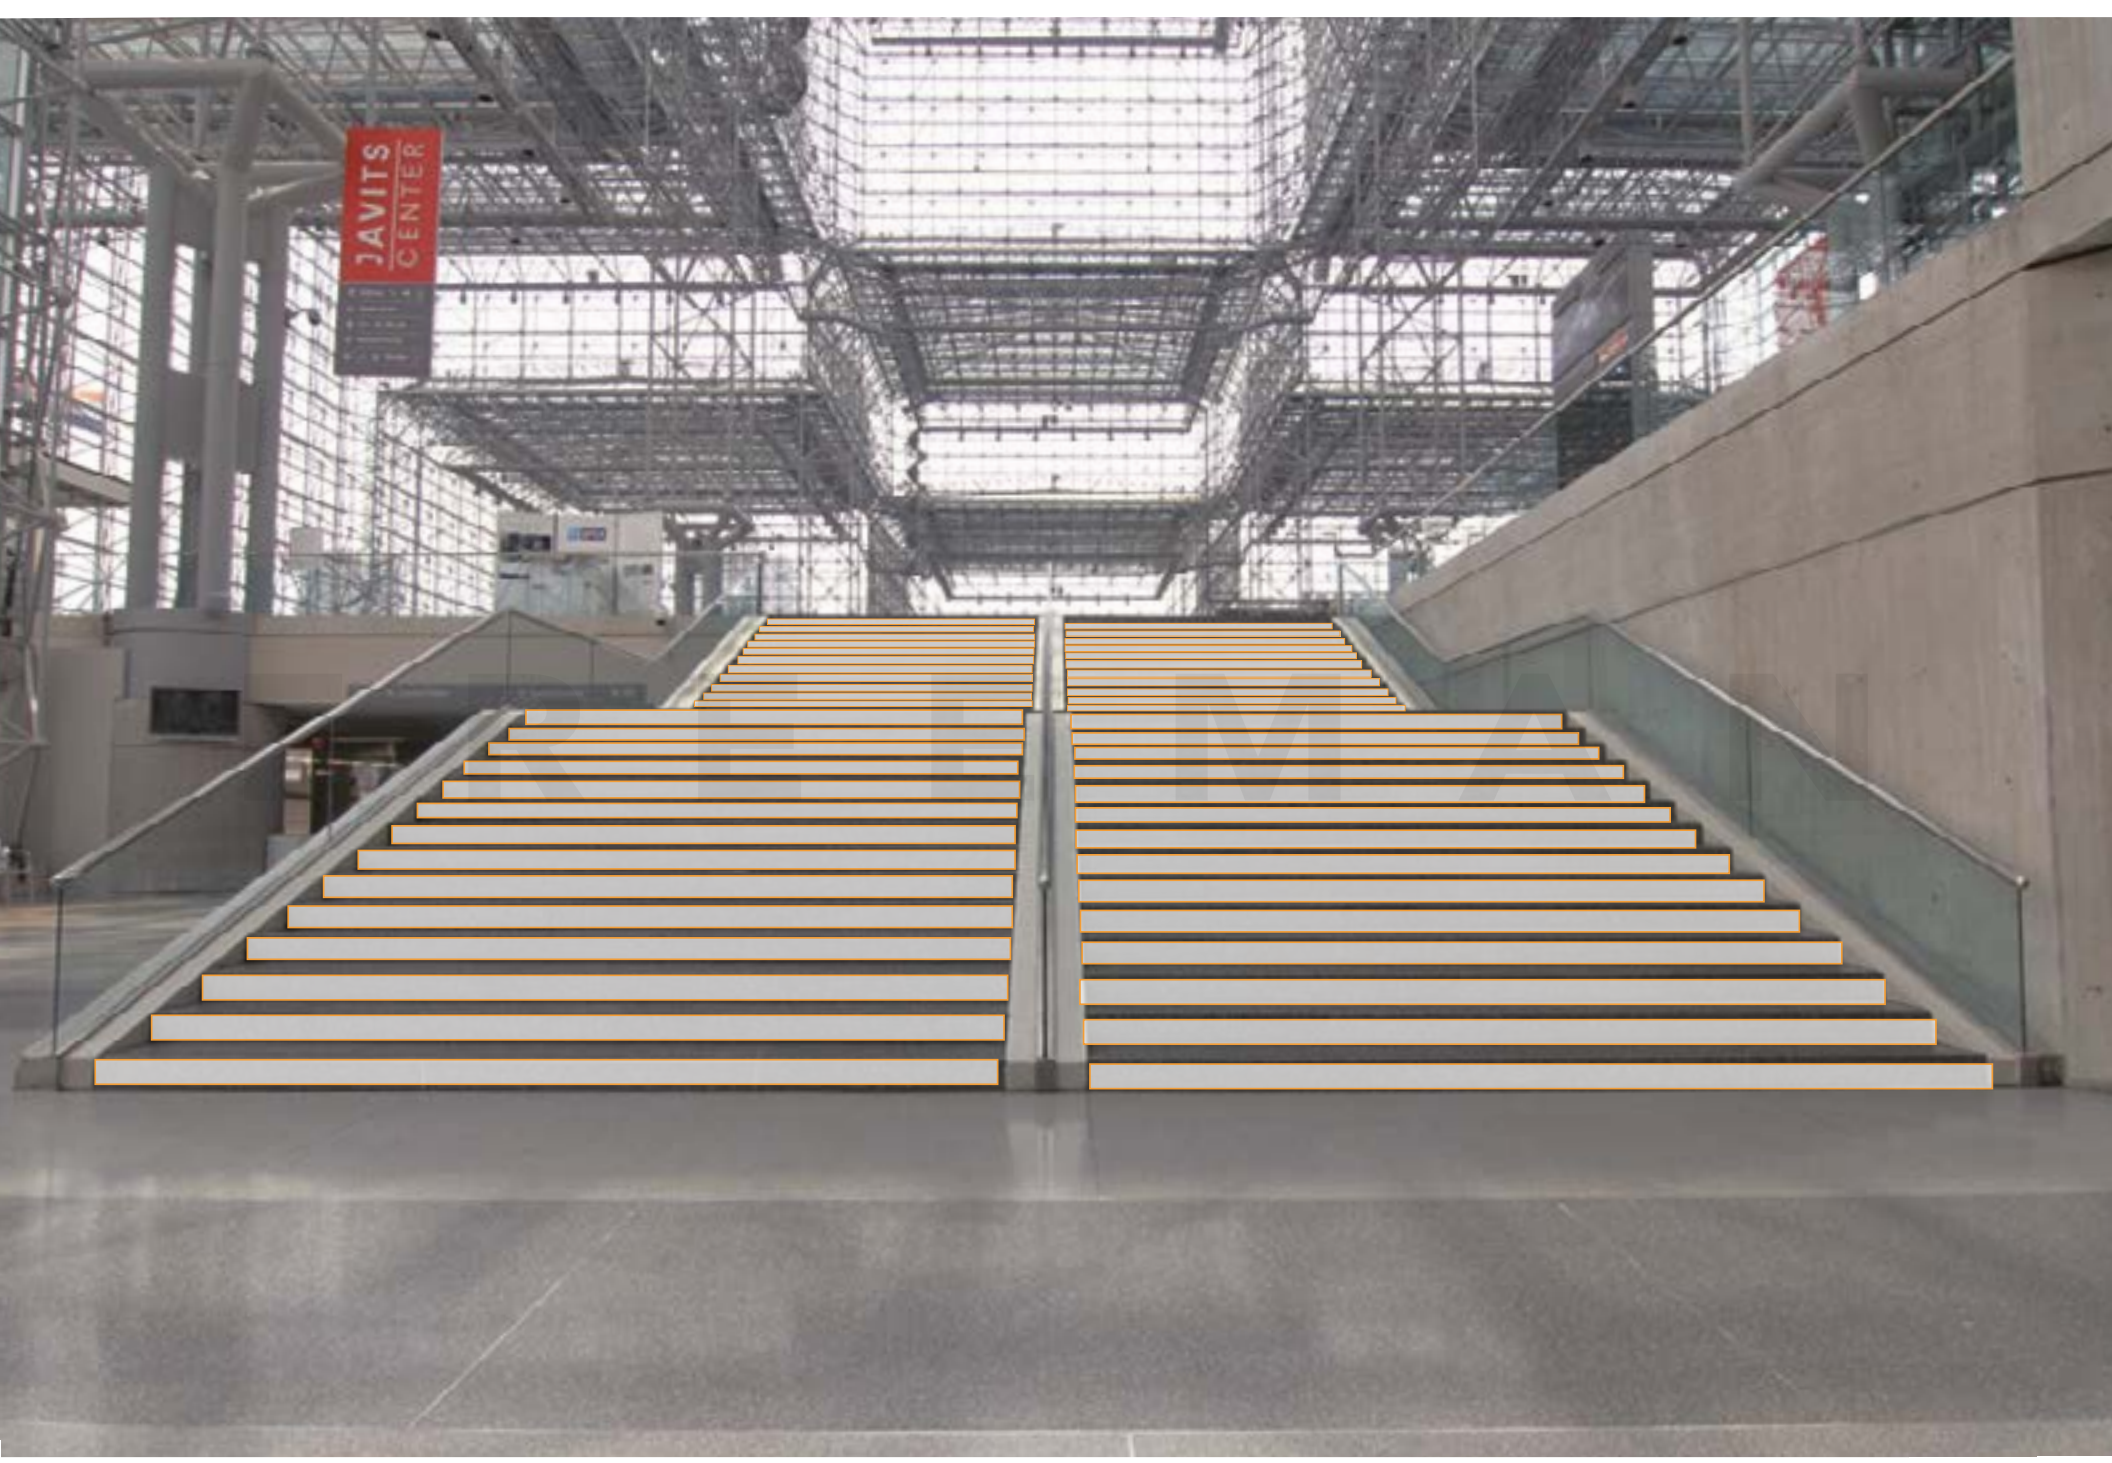

Stair Riser Graphics SG3

Javits North Concourse Steps up to Crystal Palace

14 Stairs Per Section, 4 Sections Total, Each Step is 165.5"W x 5.5"H

Top Left Staircase

Top Right Staircase

← Railing dividing Left and Right Staircases

165.5"

165.5"

Bottom Left Staircase

Bottom Right Staircase

JAVITS
CENTER