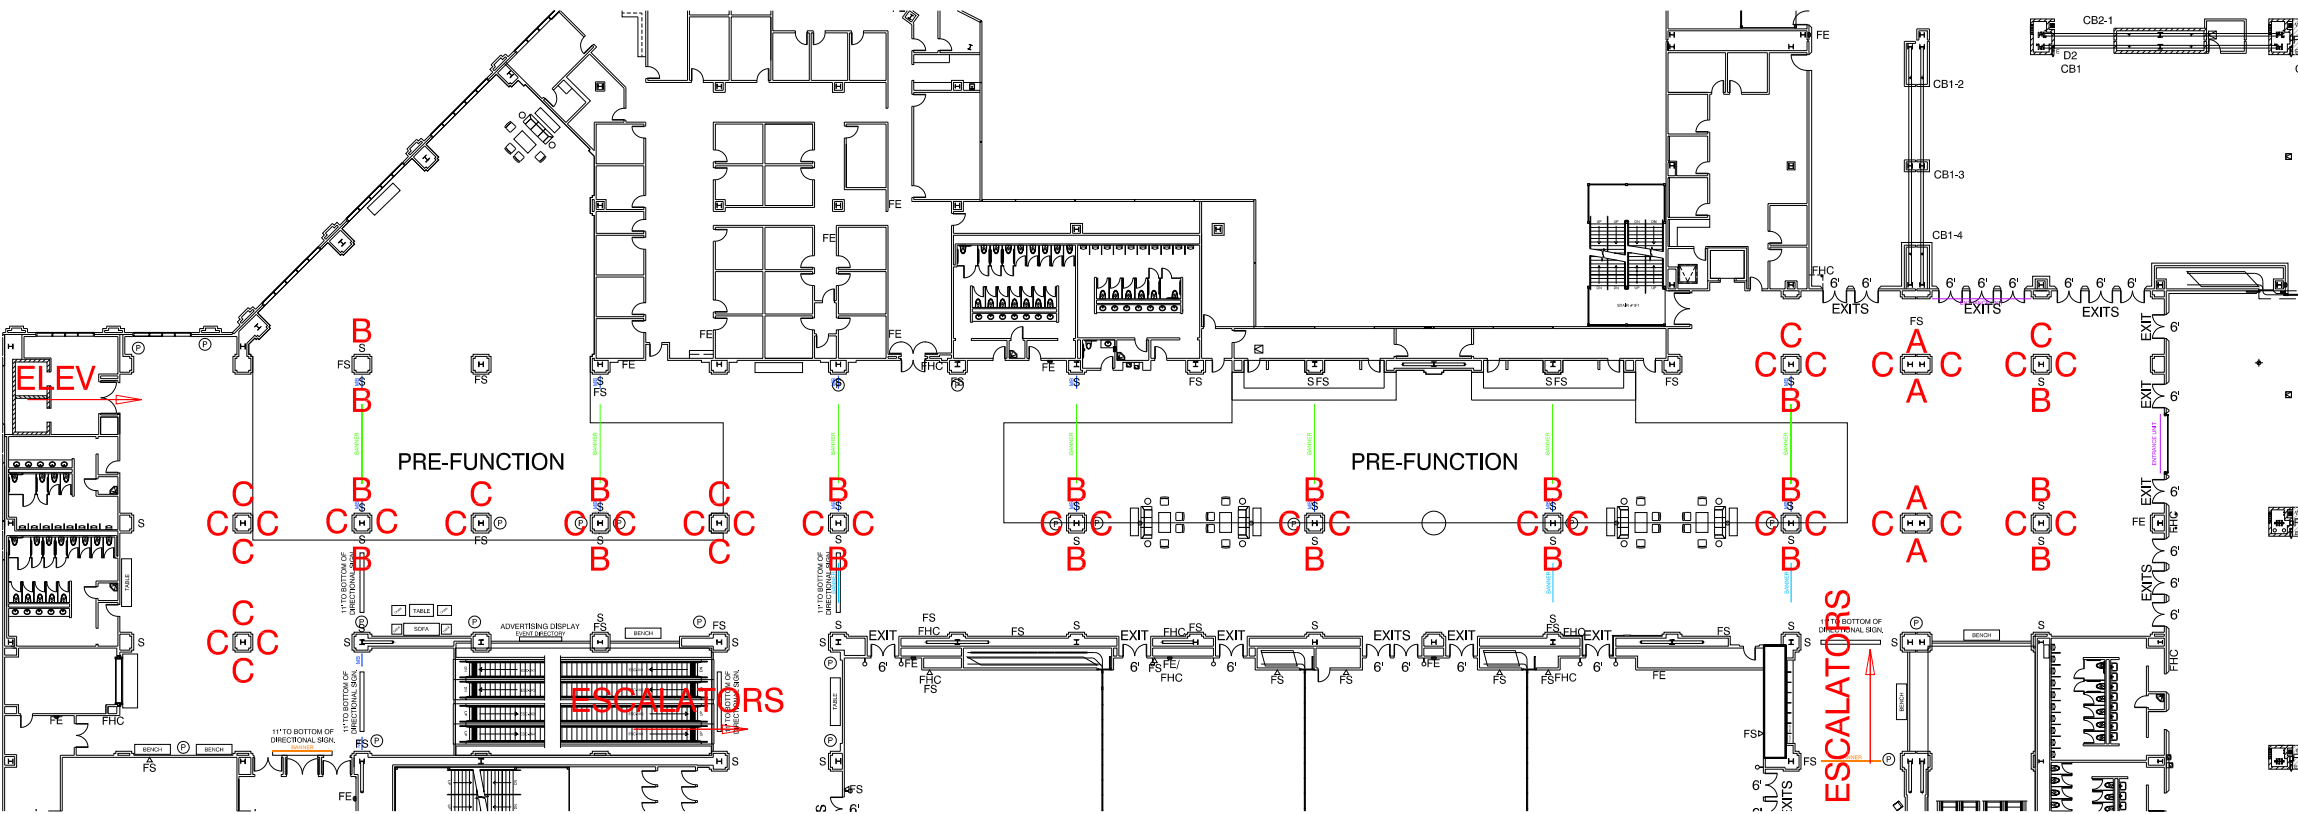

REVISION DATE:
2/11/14 BB

BOOTH COUNT

BLDG. LEGEND:

| BANNER LEGEND | |
|---------------|---|
| | METER BOARD - 1 METER WIDE x 8' TALL |
| | HANGING BANNER - 20' WIDE x 4' TALL |
| | HANGING BANNER - 15' WIDE x 4' TALL |
| | HANGING BANNER - 10' WIDE x 4' TALL |
| | ENTRANCE UNIT - SIZE VARIES DEPENDING ON STYLE OF UNIT AND DOORS USED |