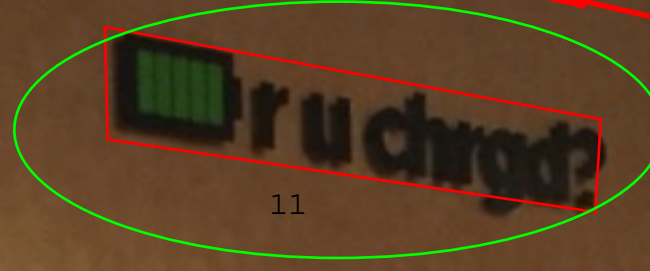

PHOTO-TEX EX IS RECOMENDED

LEVEL 2

1,8= 27.5"W x 11.5"H  
2-7= 17.25"W x 11.5"H  
9= 20'8.5"  
10= 3'6"  
11= 5'7"W x 8"H

1 thru 8 are the squares only

10

PHOTO-TEX IS RECOMENDED

LEVEL 0

1= 17"  
2= 22"  
3= 5'7"W x 9"H