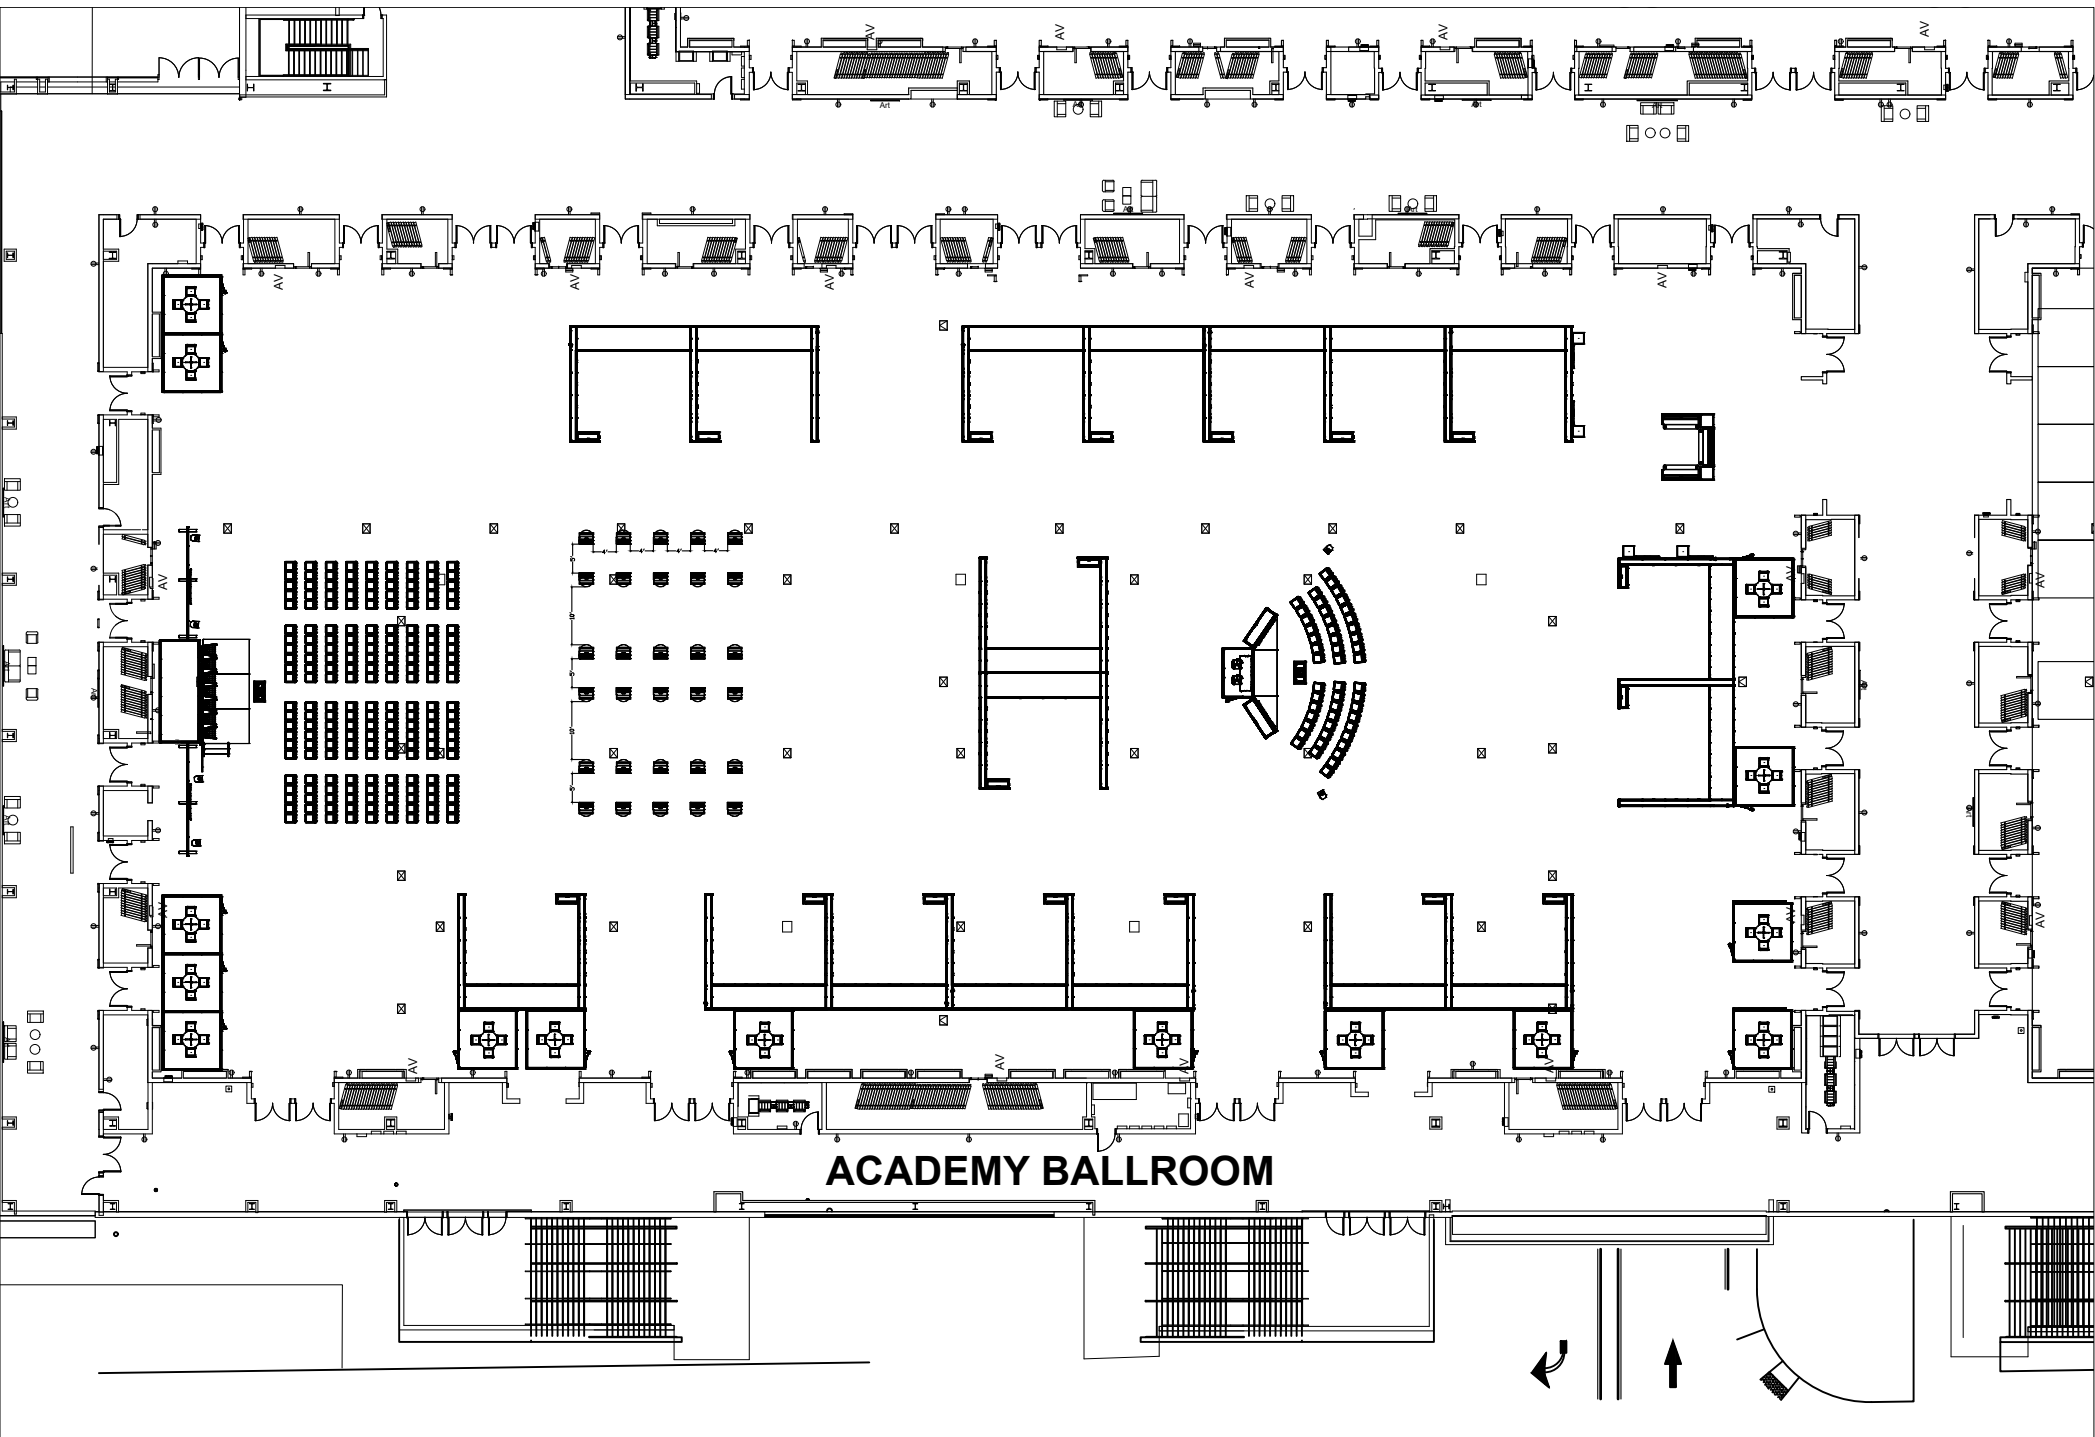

ACADEMY BALLROOM

PLAN

PROJECT: Interoperability Showcase
EXHIBIT#:
UNIT LOC: Academy Ballroom

EVENT NAME: HIMSS 2021
EVENT DATES: Aug 10, 2021- Aug 12, 2021
EVENT FACILITY: Caesars Forum

BUSINESS DEV. MGR:
CLIENT SOL. MGR:
EVENT CITY: Las Vegas, NV

DESIGNER: Kevin Krayner
JOB NUMBER: 490383
LINE ITEM NUMBER: 6541402

CREATION DATE: 5/8/2020
REVISED: 12/23/2020
REVISION:

FILE NAME: C:\Users\kkrayek\Desktop\WORK FROM HOME\HIMSS\Expo\Interoperability Showcase\CAD\HIMSS21 Interoperability Showcase 6541402 DES.dwg