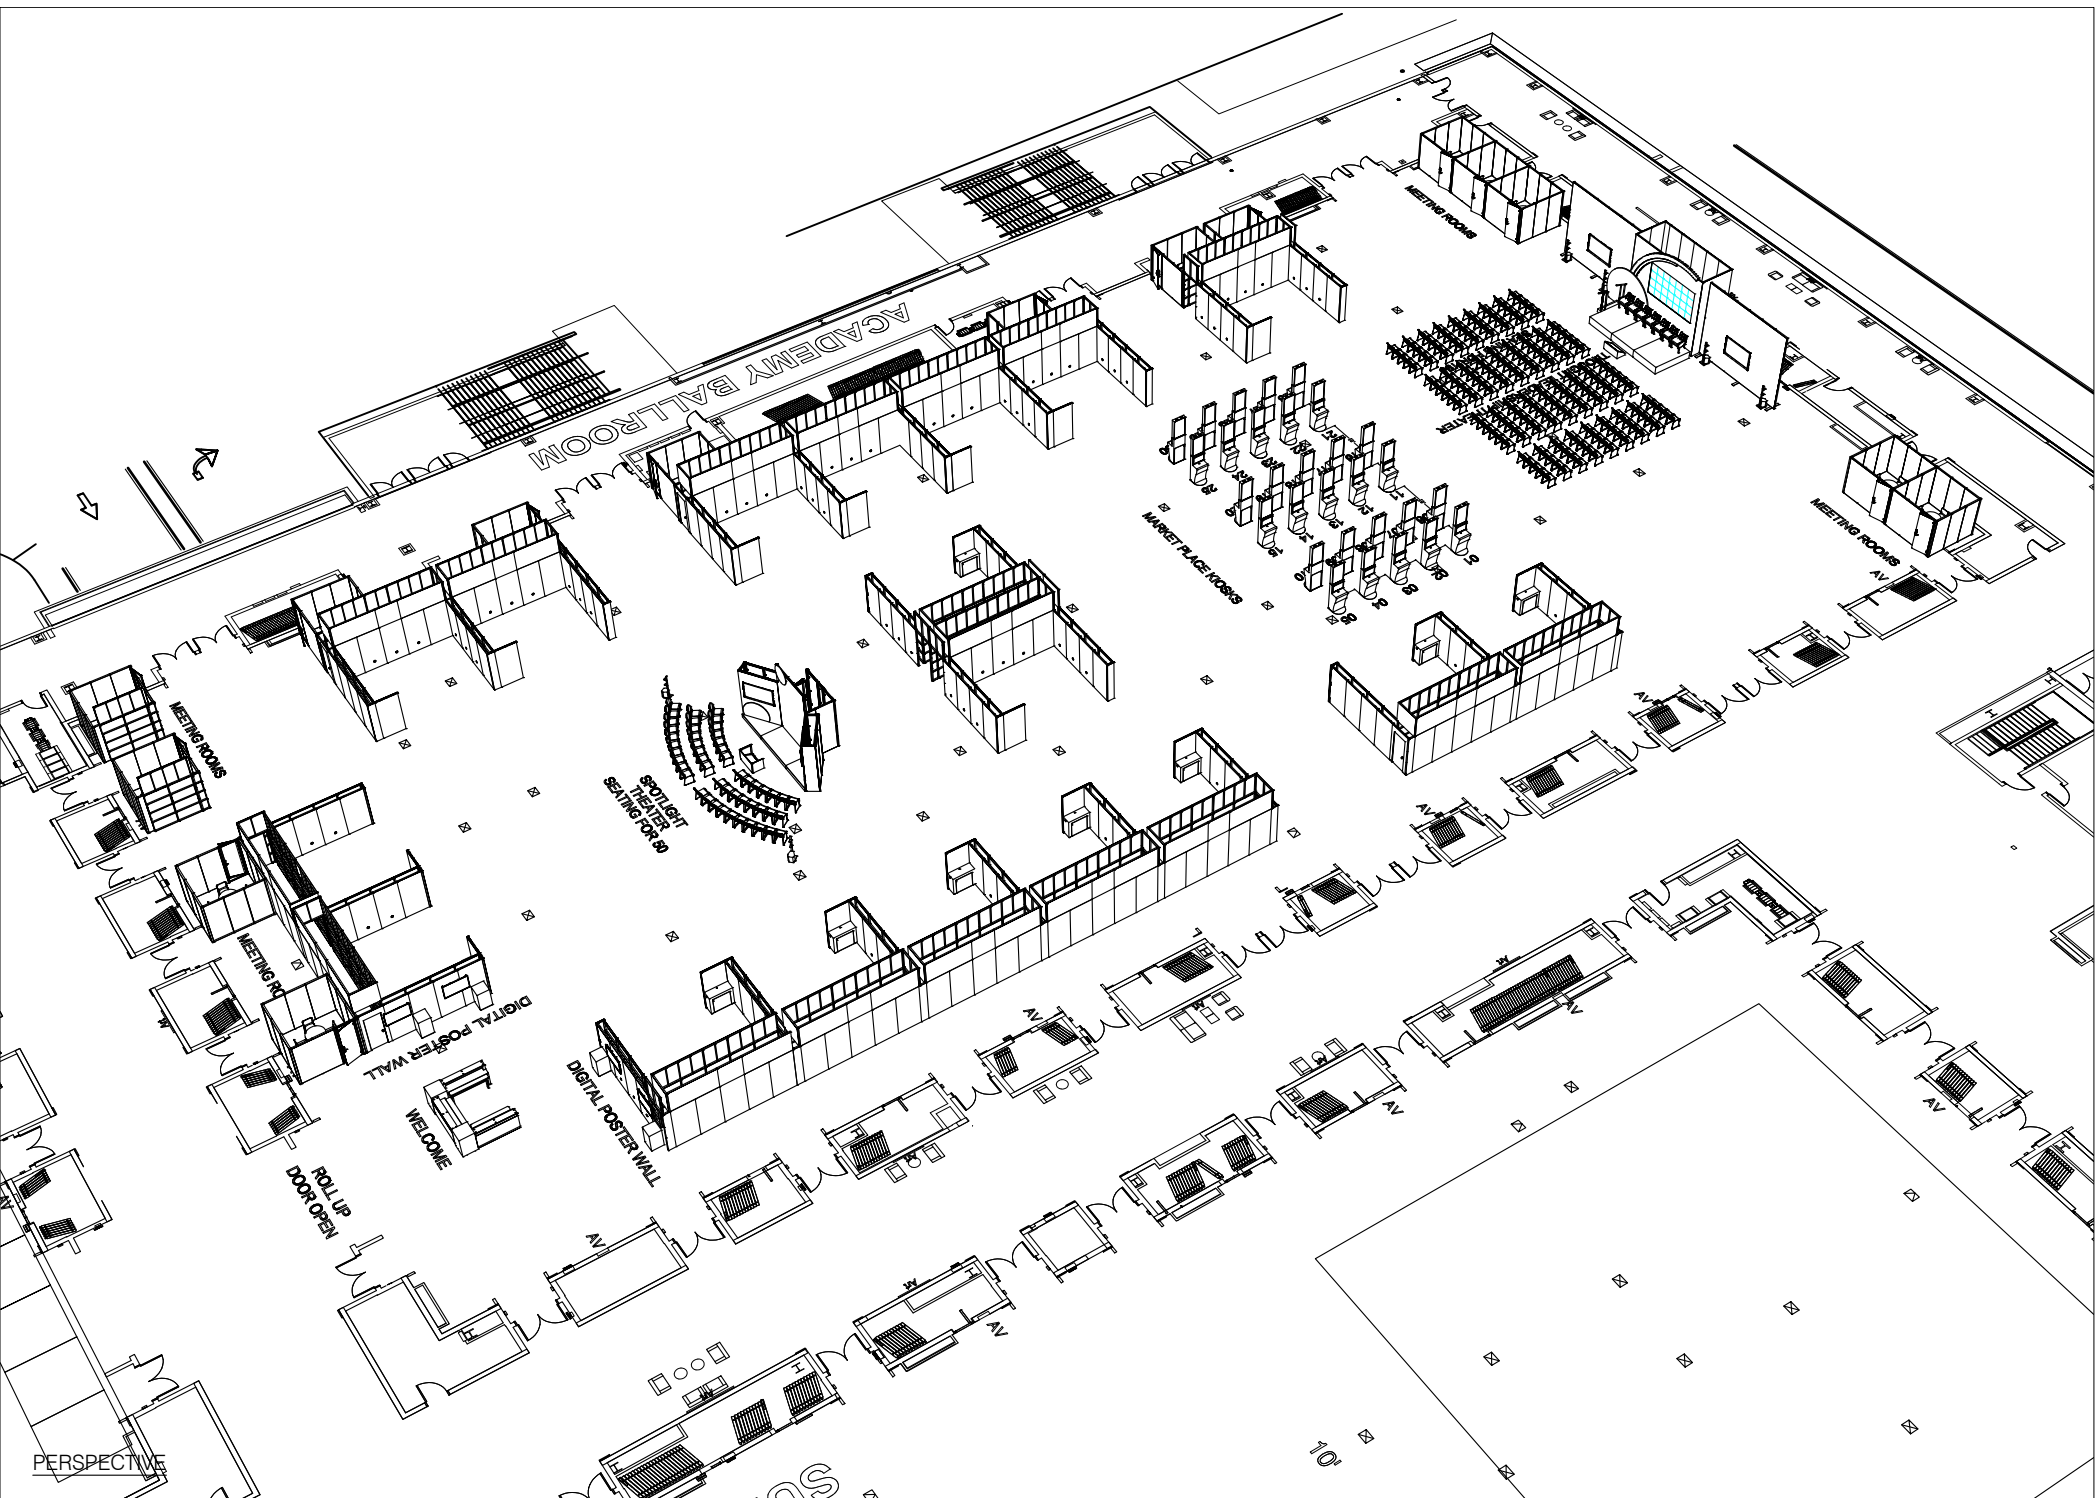

PLAN

PROJECT: Interoperability Showcase
 EXHIBIT#: 6541402
 UNIT LOC: Academy Ballroom

EVENT NAME: HIMSS 2021
 EVENT DATES: Aug 10, 2021- Aug 12, 2021
 EVENT FACILITY: Caesars Forum

BUSINESS DEV. MGR:
 CLIENT SOL. MGR:
 EVENT CITY: Las Vegas, NV

DESIGNER: Kevin Krayner
 JOB NUMBER: 490383
 LINE ITEM NUMBER: 6541402

CREATION DATE: 5/8/2020
 REVISED: 12/23/2020
 REVISION:

FILE NAME: C:\Users\kkrayer\Desktop\WORK FROM HOME\HIMSS\Expo\Interoperability Showcase\CAD\HIMSS21 Interoperability Showcase 6541402 DES.dwg