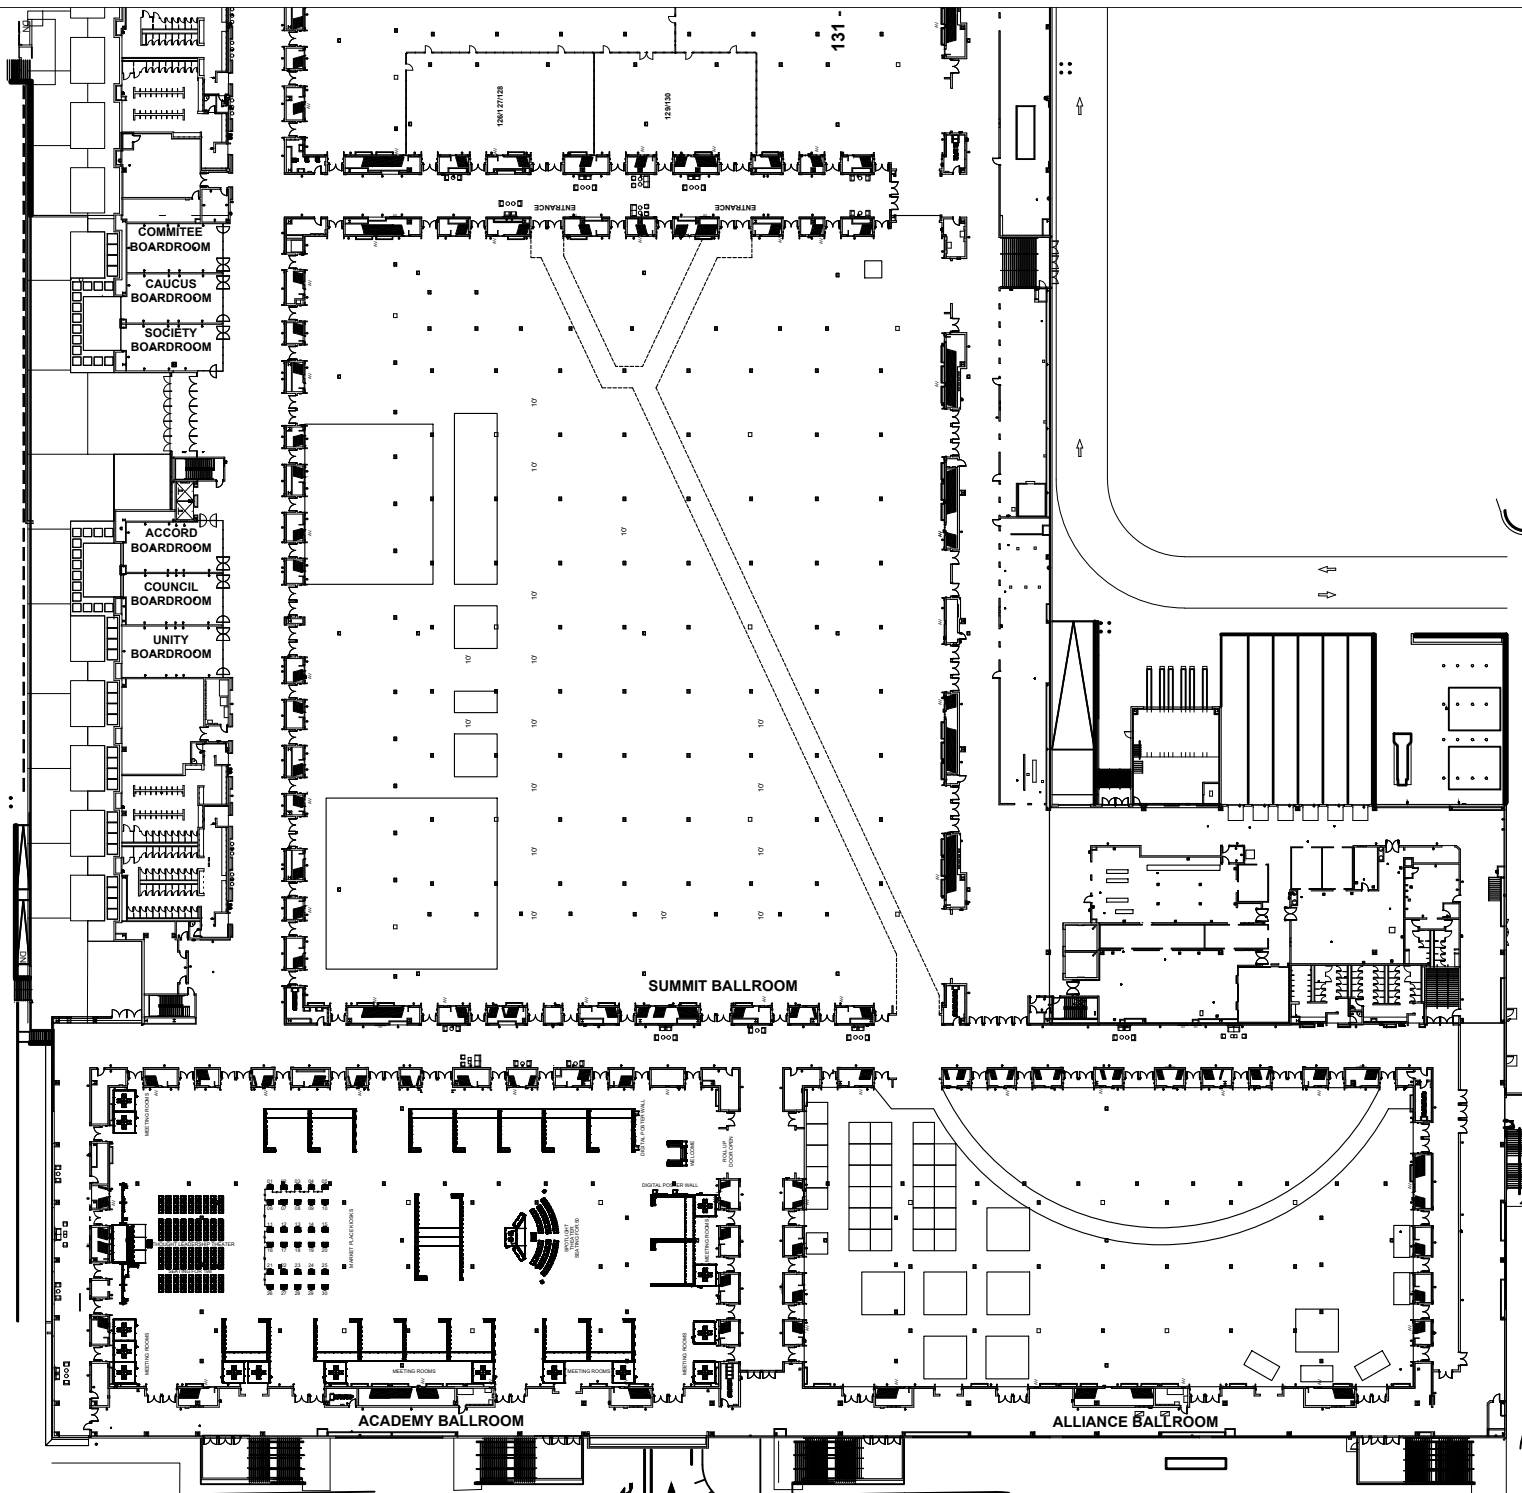

ORIENTATION

FREEMAN

PROJECT: Interoperability Showcase
EXHIBIT#:
UNIT LOC: Academy Ballroom

EVENT NAME: HIMSS 2021
EVENT DATES: Aug 10, 2021- Aug 12, 2021
EVENT FACILITY: Caesars Forum

BUSINESS DEV. MGR:
CLIENT SOL. MGR:
EVENT CITY: Las Vegas, NV

DESIGNER: Kevin Krayer
JOB NUMBER: 490383
LINE ITEM NUMBER: 6541402

CREATION DATE: 5/8/2020
REVISED: 12/23/2020
REVISION:

FILE NAME: C:\Users\kkrayek\Desktop\WORK FROM HOME\HIMSS\Expo\Interoperability Showcase\CAD\HIMSS21 Interoperability Showcase 6541402 DES.dwg