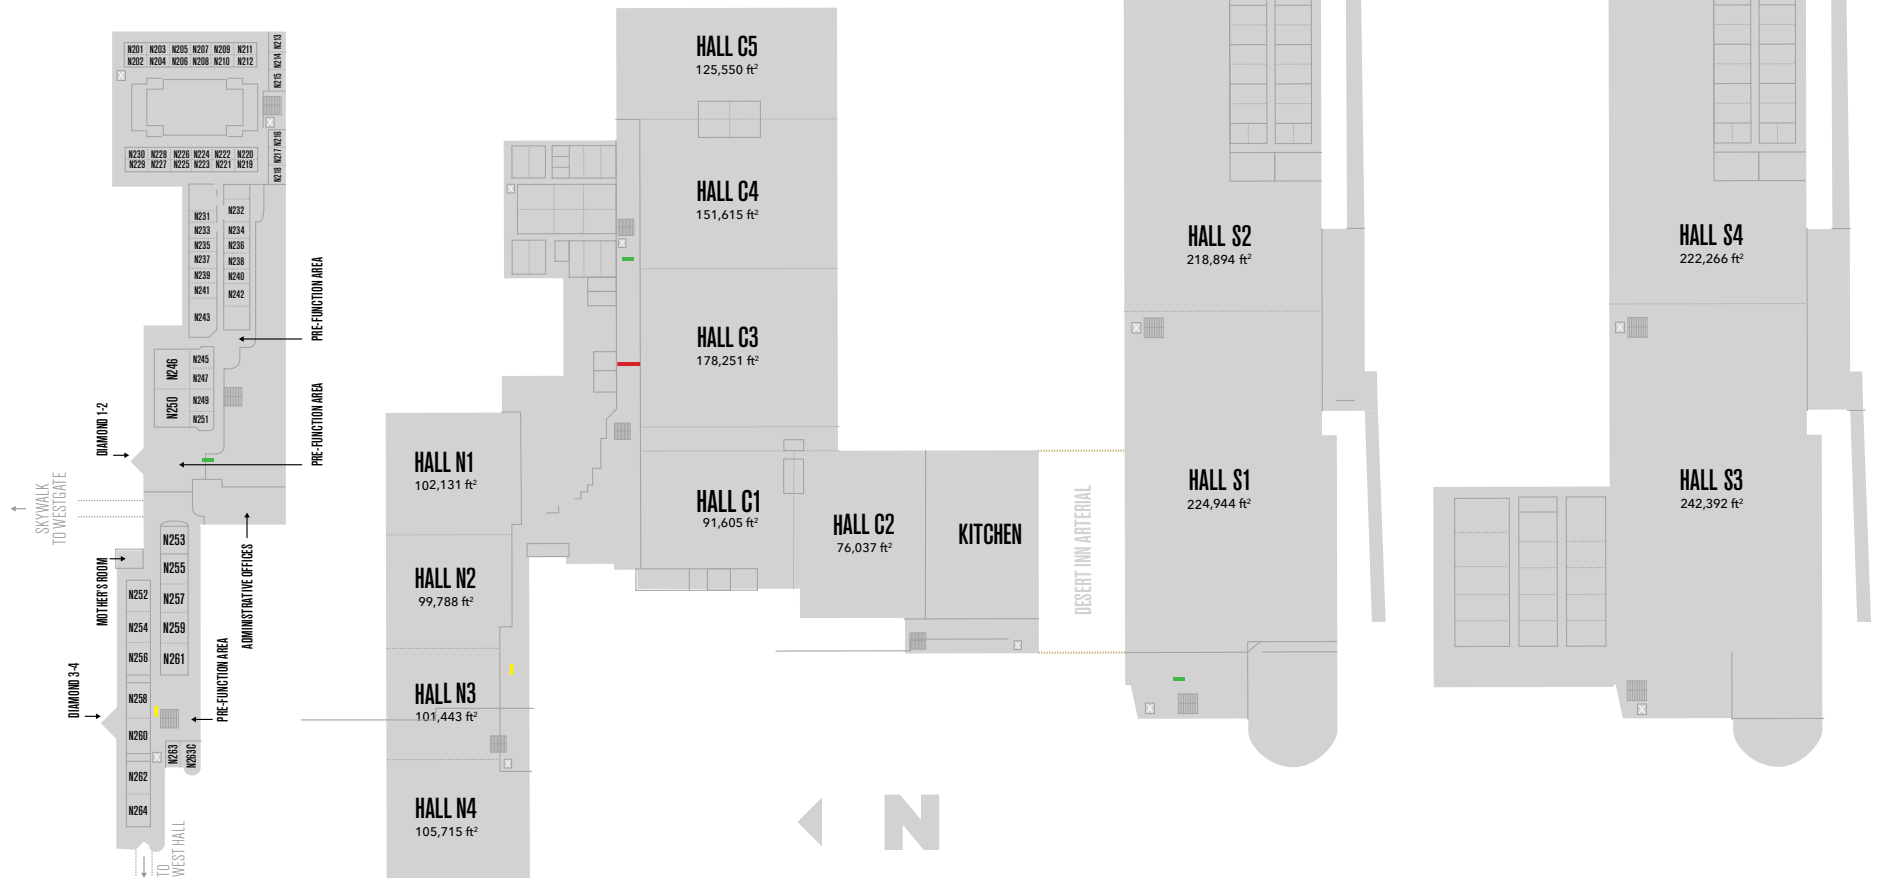

DIGITAL SIGNAGE ADVERTISING

CENTRAL HALL MAIN CONCOURSE

SPECIFICATIONS

West Screen

Size	40' x 14' LED
Resolution	2560 x 896 px

East Screen

Size	40' x 12' LED
Resolution	2560 x 768 px

CENTRAL CONCOURSE C3 & C4 LOBBY (2)

SPECIFICATIONS

Size	15' x 3.5'
Resolution	1920 x 432 px
Resolution	1920 x 270 px

NORTH HALL 2ND FLOOR PRE-FUNCTION (1 Double-Sided Screen)

SPECIFICATIONS

Size	15' x 3.5'
Resolution	1920 x 270 px

NORTH HALL N2 & N3 LOBBY (2 Double-Sided Screens / 4 screens total)

SPECIFICATIONS

Size	55" LCD
Resolution	1920 x 1080 px

NORTH HALL UPPER N4 LOBBY (2)

SPECIFICATIONS

Size	18' x 4.5'
Resolution	1920 x 432 px

NORTH/CENTRAL/SOUTH HALL MAP

LEVEL 1 & LEVEL 2

- Directional Overhead Display (3)
- Concourse Displays (1)
- Main Concourse