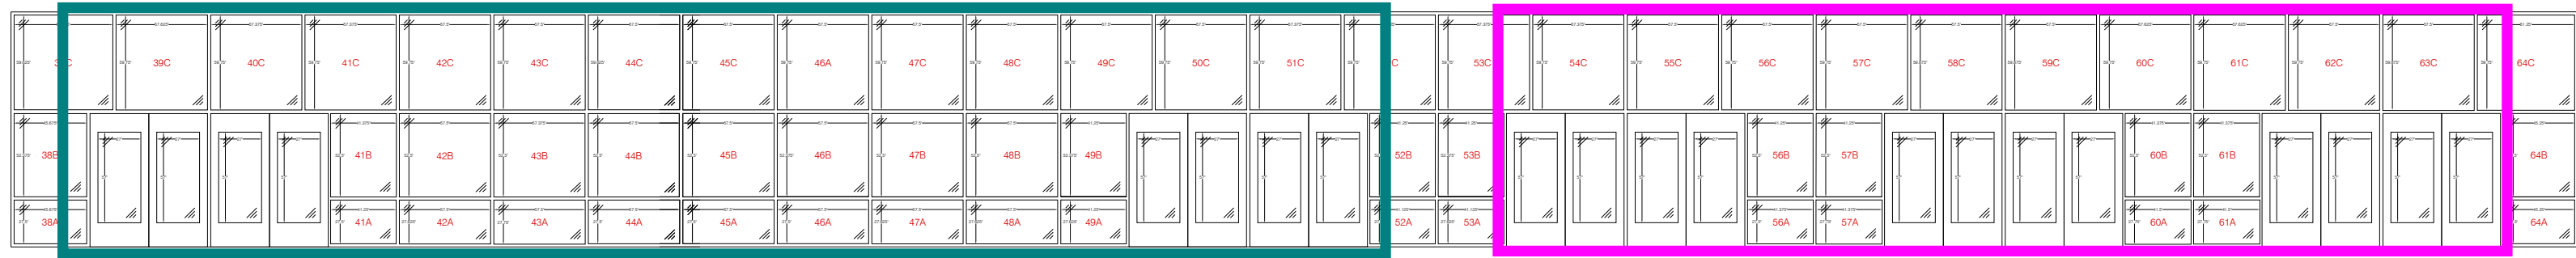

**NW3 - 13 windows (39C - 51C)**  
**ND3 - 8 single doors**

**NW4 - 10 windows (54 - 63C)**  
**ND4 - 12 doors**

The framework or space between the window panes is 2.5" wide.

# Window Grid / W38-64

North Hall - South Facing