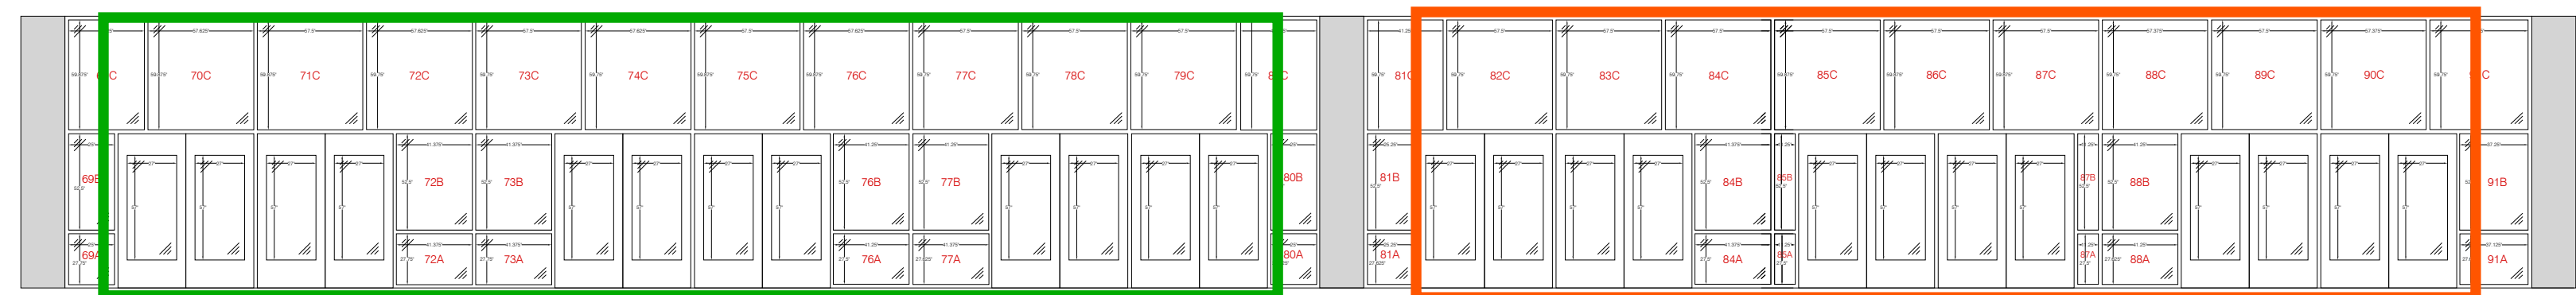

**NW5 - 10 windows (70 - 79C)  
ND5 - 12 single doors**

**NW6 - 9 windows (82 - 90C)  
ND6 - 12 single doors**

The framework or space between the window panes is 2.5" wide.

# Window Grid / W69-91

North Hall - South Facing