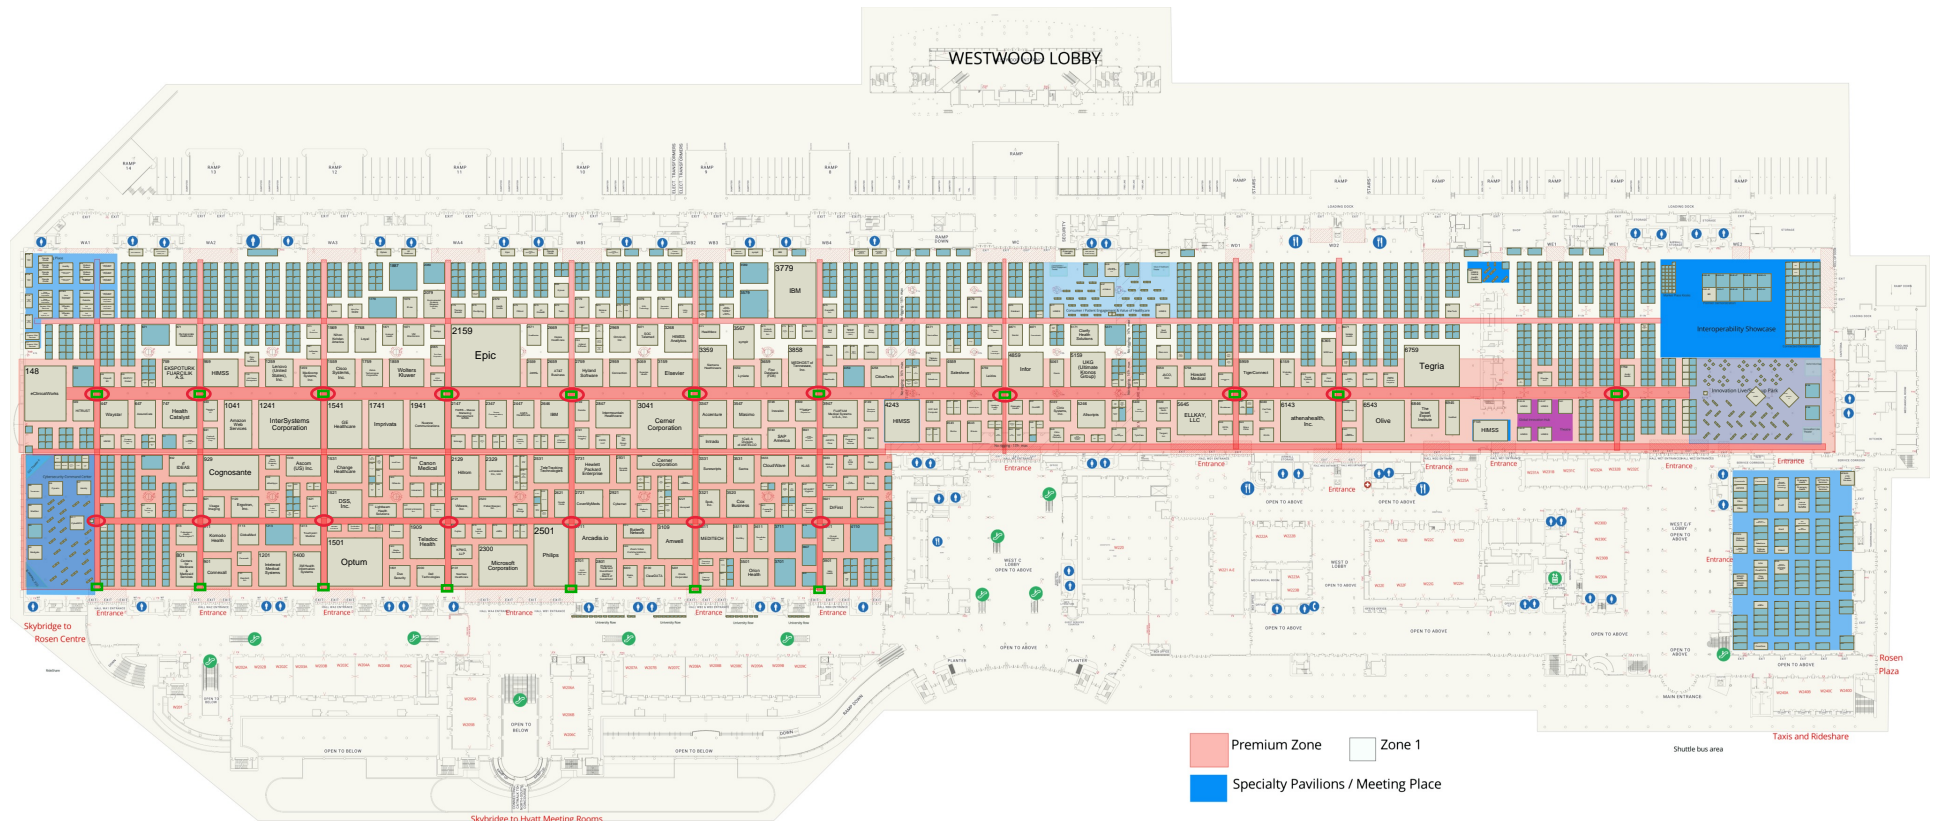

# Exhibit Hall

Premium Zone   
  Zone 1  
 Specialty Pavilions / Meeting Place

Floor Sticker Locations  
 Aisle Sign Locations

**Aisle Sign Extensions: 6 double sided signs per opportunity**

- Opportunity 1: Aisles 400, 2100, 3900
- Opportunity 2: Aisles 900, 2700, 4800, 6400
- Opportunity 3: Aisles 1500, 3300, 5900, 7700

**Floor Stickers: 6 floor stickers per opportunity**

- Opportunity 1: Aisles 400, 2100, 3900
- Opportunity 2: 900, 2700, 4800, 6400
- Opportunity 3: 1500, 3300, 5900, 7700