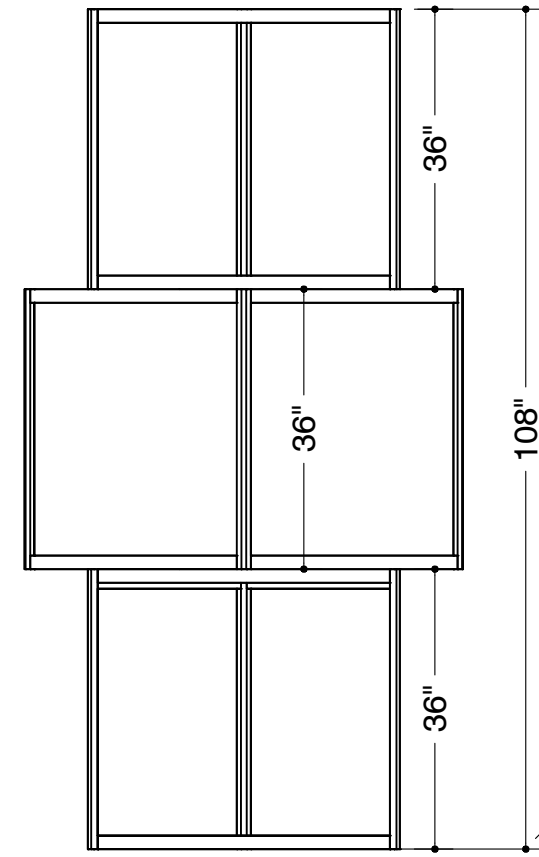

LESS THAN 30 DAYS OUT MORE THAN 30 DAYS OUT

ISO View

Lowered 3/4" for drop-in

Full Center Post

Structure

Front View

36" P80 PINNED TOGETHER

Plan View

Pull List						
I.D.	Qty	Type	Size	Description	Material	Color
	3	P80	36"	3'-0" (36")	Aluminum	Silver
	12	P31	36"	3'-0" (36")	Aluminum	Silver
	24	H45	26"	1/2MD	Aluminum	Silver
	24	H45	37-9/16"	1M	Aluminum	Silver
A	6	Graphic Panel	40-1/4" x 36"	P31 CS/1M/P31CS; on 1/16" Remo	PVC	Graphic
B	6	Graphic Panel	40-1/2" x 36"	P31 CL/1M/P31CL; on 1/16" Remo	PVC	Graphic
	1	Counter Top	1Mx1M	Drop-In w/ center hole	Melamine	White
	2	MiscPart	10"	P80 Splicer	Aluminum	Silver