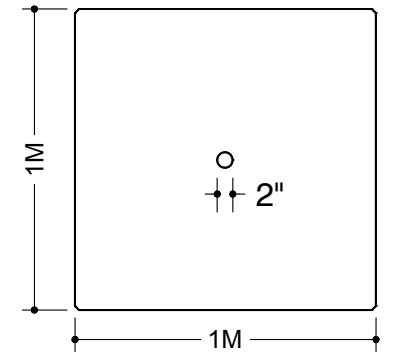

LESS THAN 30 DAYS OUT MORE THAN 30 DAYS OUT

ISO View

Lowered 3/4" for drop-in

Full Center Post

Structure

Front View

36" P80 PINNED TOGETHER

Plan View

Pull List						
I.D.	Qty	Type	Size	Description	Material	Color
	3	P80	36"	3'-0" (36")	Aluminum	Silver
	12	P31	36"	3'-0" (36")	Aluminum	Silver
	24	H45	26"	1/2MD	Aluminum	Silver
	24	H45	37-9/16"	1M	Aluminum	Silver
A	6	Graphic Panel	40-1/4" x 36"	P31 CS/1M/P31CS; on 1/16" Remo	PVC	Graphic
B	6	Graphic Panel	40-1/2" x 36"	P31 CL/1M/P31CL; on 1/16" Remo	PVC	Graphic
	1	Counter Top	1Mx1M	Drop-In w/ center hole	Melamine	White
	2	MiscPart	10"	P80 Splicer	Aluminum	Silver