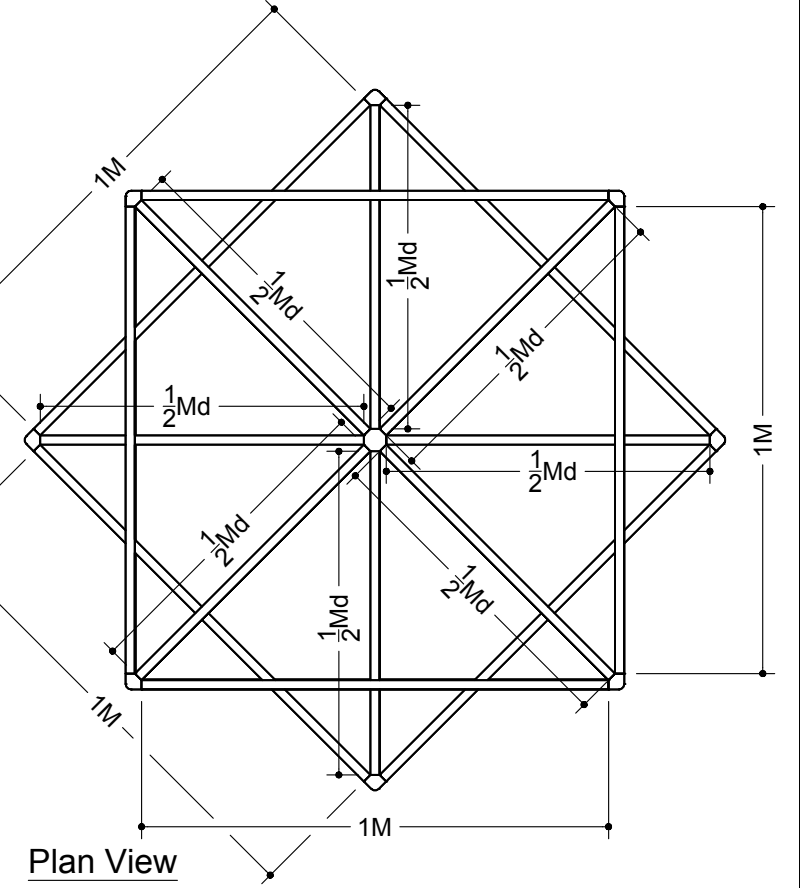

LESS THAN 30 DAYS OUT MORE THAN 30 DAYS OUT

ISO View

Lowered 3/4" for drop-in

Full Center Post

Structure

Front View

36" P80 PINNED TOGETHER

Plan View

Pull List						
I.D.	Qty	Type	Size	Description	Material	Color
	3	P80	36"	3'-0" (36")	Aluminum	Silver
	12	P31	36"	3'-0" (36")	Aluminum	Silver
	24	H45	26"	1/2MD	Aluminum	Silver
	24	H45	37-9/16"	1M	Aluminum	Silver
A	6	Graphic Panel	40-1/4" x 36"	P31 CS/1M/P31CS; on 1/16" Remo	PVC	Graphic
B	6	Graphic Panel	40-1/2" x 36"	P31 CL/1M/P31CL; on 1/16" Remo	PVC	Graphic
	1	Counter Top	1Mx1M	Drop-In w/ center hole	Melamine	White
	2	MiscPart	10"	P80 Splicer	Aluminum	Silver