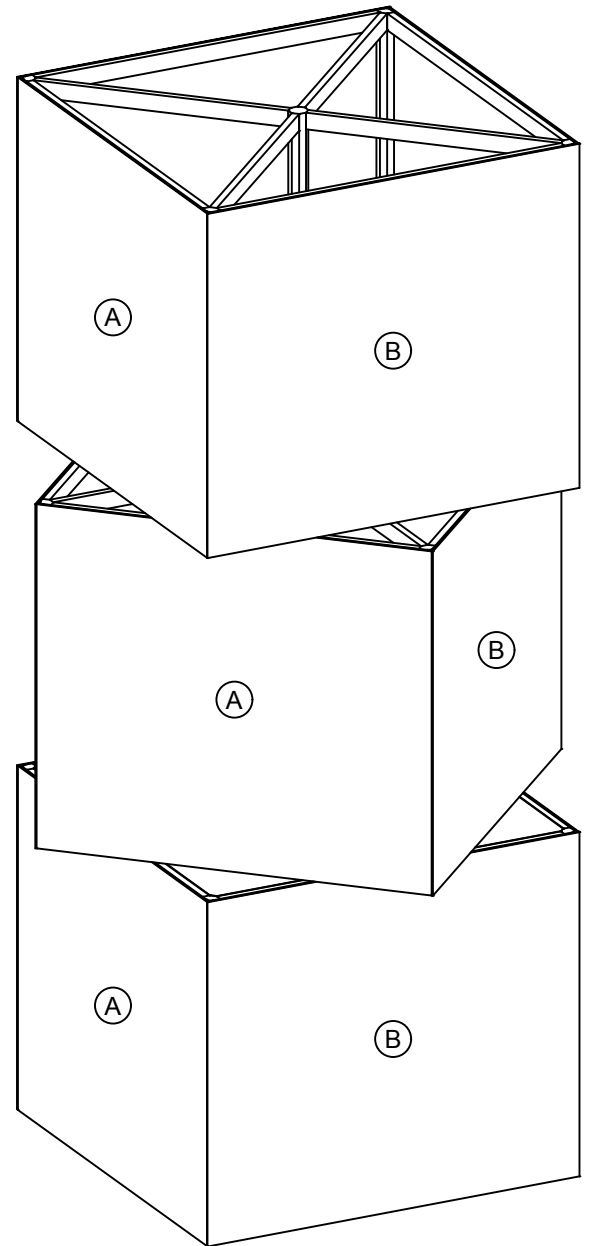

LESS THAN 30 DAYS OUT MORE THAN 30 DAYS OUT

ISO View

Lowered 3/4" for drop-in

Full Center Post

Structure

Front View

36" P80 PINNED TOGETHER

Plan View

Pull List						
I.D.	Qty	Type	Size	Description	Material	Color
	3	P80	36"	3'-0" (36")	Aluminum	Silver
	12	P31	36"	3'-0" (36")	Aluminum	Silver
	24	H45	26"	1/2MD	Aluminum	Silver
	24	H45	37-9/16"	1M	Aluminum	Silver
A	6	Graphic Panel	40-1/4" x 36"	P31 CS/1M/P31CS; on 1/16" Remo	PVC	Graphic
B	6	Graphic Panel	40-1/2" x 36"	P31 CL/1M/P31CL; on 1/16" Remo	PVC	Graphic
	1	Counter Top	1Mx1M	Drop-In w/ center hole	Melamine	White
	2	MiscPart	10"	P80 Splicer	Aluminum	Silver