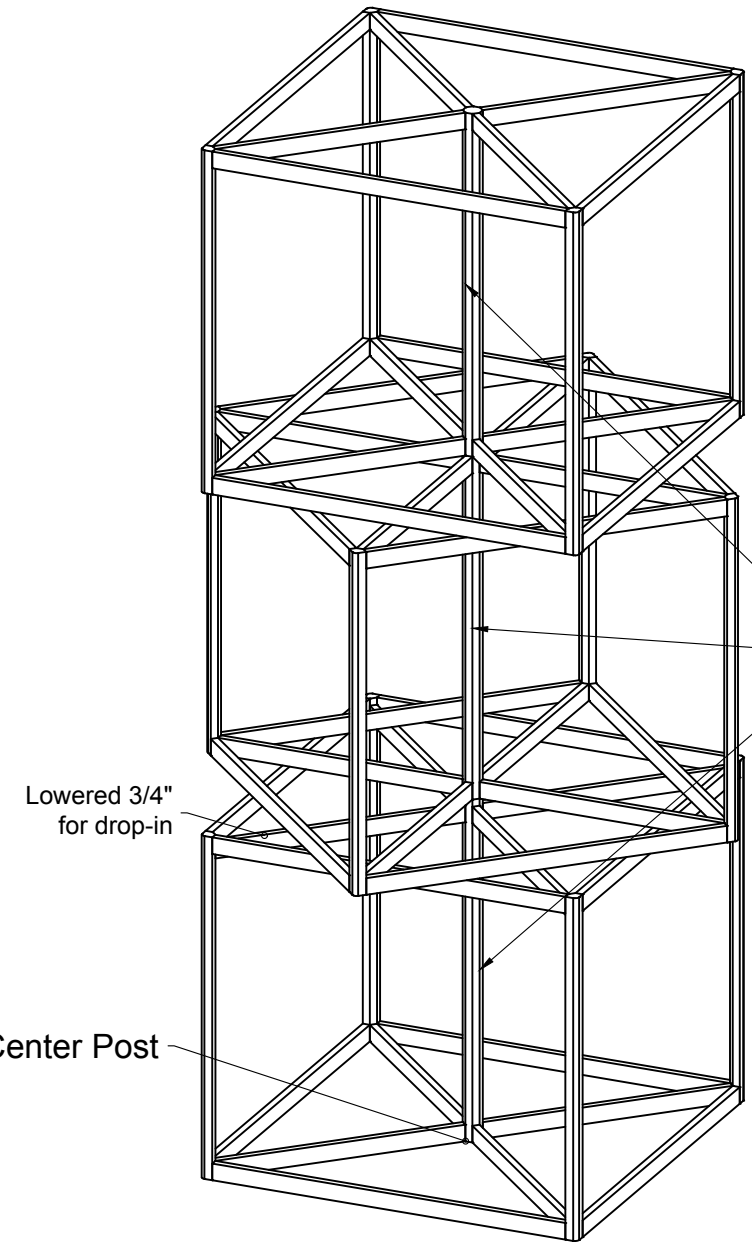

LESS THAN 30 DAYS OUT MORE THAN 30 DAYS OUT

ISO View

Lowered 3/4" for drop-in

Full Center Post

Structure

Front View

36" P80 PINNED TOGETHER

Plan View

Pull List						
I.D.	Qty	Type	Size	Description	Material	Color
	3	P80	36"	3'-0" (36")	Aluminum	Silver
	12	P31	36"	3'-0" (36")	Aluminum	Silver
	24	H45	26"	1/2MD	Aluminum	Silver
	24	H45	37-9/16"	1M	Aluminum	Silver
A	6	Graphic Panel	40-1/4" x 36"	P31 CS/1M/P31CS; on 1/16" Remo	PVC	Graphic
B	6	Graphic Panel	40-1/2" x 36"	P31 CL/1M/P31CL; on 1/16" Remo	PVC	Graphic
	1	Counter Top	1Mx1M	Drop-In w/ center hole	Melamine	White
	2	MiscPart	10"	P80 Splicer	Aluminum	Silver