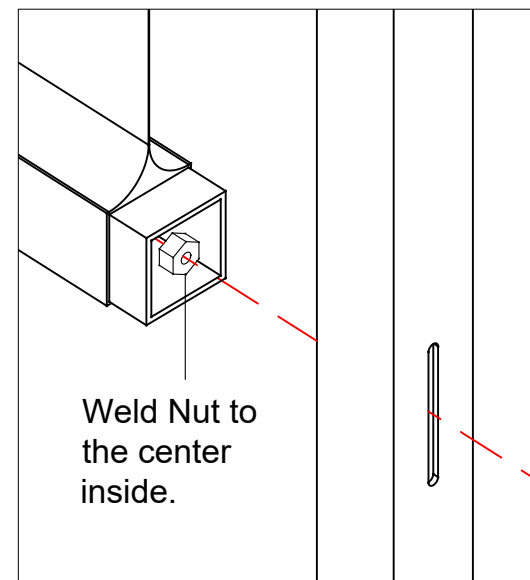

24" x 144" Flag
w/ 5" Pockets

The look of the design is suggestive and is pending upon the final parts chosen for production.

Plan View

Fabric cover with hole in top and elastic band on bottom. This will cover all the cement bases, to hide them.

Rebar imbedded into the cement to left the unit.

Side View

**BLACK FABRIC FOR BASES WERE SAVED BY RIGGING CREW IN 2016
GRAPHICS WILL BE ORDERED ON A SEPARATE WORK ORDER**