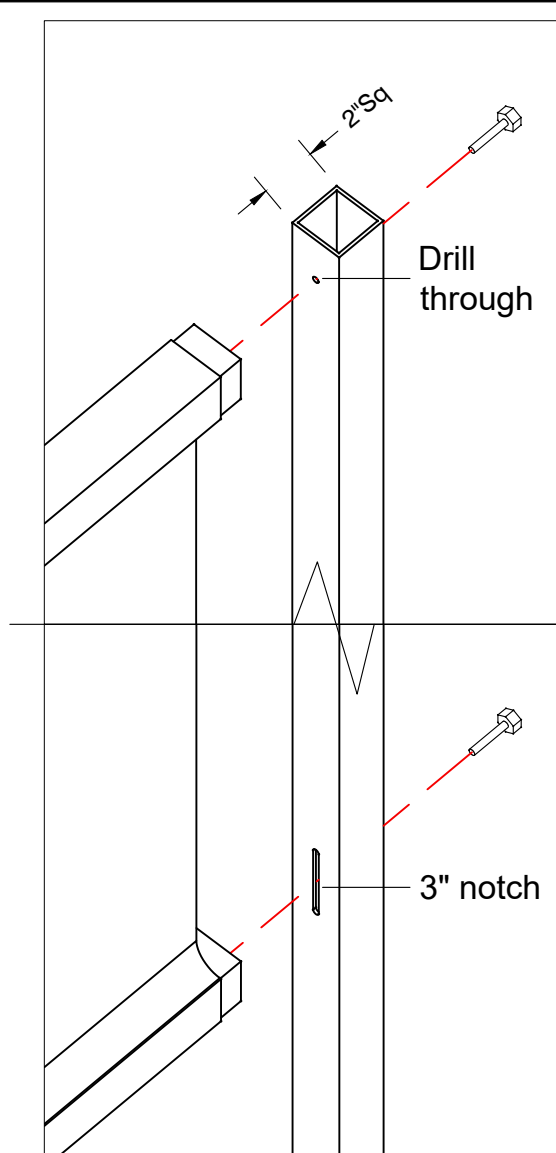

24" x 144" Flag
w/ 5" Pockets

The look of the design is suggestive and is pending upon the final parts chosen for production.

Plan View

Fabric cover with hole in top and elastic band on bottom. This will cover all the cement bases, to hide them.

Rebar imbedded into the cement to left the unit.

Side View

**BLACK FABRIC FOR BASES WERE SAVED BY RIGGING CREW IN 2016
GRAPHICS WILL BE ORDERED ON A SEPARATE WORK ORDER**