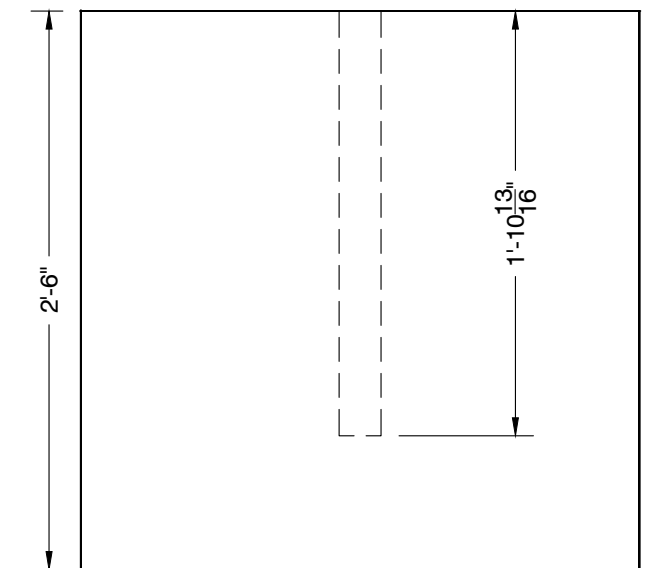

24" x 144" Flag
w/ 5" Pockets

The look of the design is suggestive and is pending upon the final parts chosen for production.

Plan View

Fabric cover with hole in top and elastic band on bottom. This will cover all the cement bases, to hide them.

Rebar imbedded into the cement to left the unit.

Side View

**BLACK FABRIC FOR BASES WERE SAVED BY RIGGING CREW IN 2016
GRAPHICS WILL BE ORDERED ON A SEPARATE WORK ORDER**