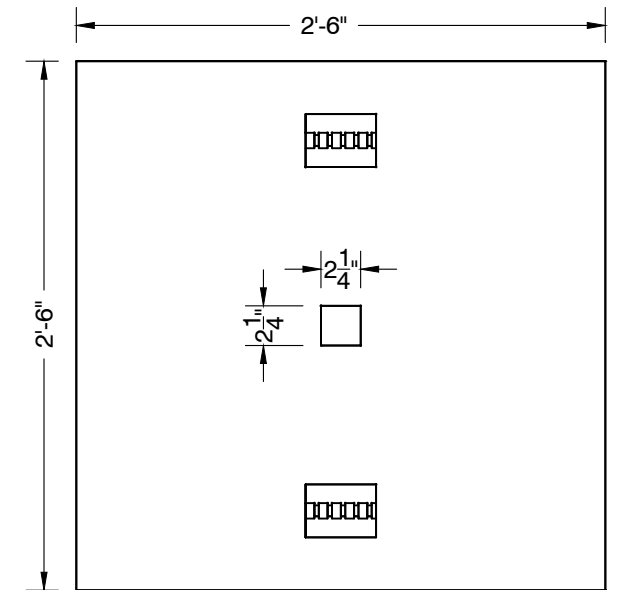

24" x 144" Flag
w/ 5" Pockets

The look of the design is suggestive and is pending upon the final parts chosen for production.

Plan View

Fabric cover with hole in top and elastic band on bottom. This will cover all the cement bases, to hide them.

Rebar imbedded into the cement to left the unit.

Side View

**BLACK FABRIC FOR BASES WERE SAVED BY RIGGING CREW IN 2016
GRAPHICS WILL BE ORDERED ON A SEPARATE WORK ORDER**