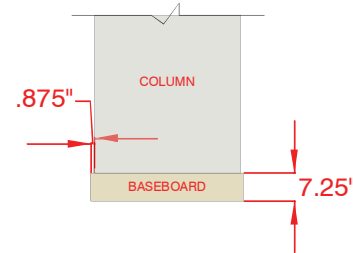

Hyatt Regency
Measurements

graphic**designs**

HYATT
REGENCY[®]
ORLANDO

F R E E M A N
INNOVATION DEDICATED TO YOUR BRAND

HYATT REGENCY ORLANDO CONVENTION LEVEL

PLAZA INTERNATIONAL BALLROOM LOBBY COLUMNS

Plaza International Columns

NUMBER	WIDTH	LENGTH
P-C1	37.5"	64.375"
P-C2	37.5"	64.375"
P-C3	37.875"	64.375"
P-C4	37.375"	64.25"
P-C5	38.5"	64.375"
P-C6	37.5"	64"
P-C7	37"	64.375"
P-C8	37.25"	64.25"

**NOTE: 10' WILL CLEAR THE
HEIGHT OF THE PLANTS**

FREEMAN
INNOVATION DEDICATED TO YOUR BRAND

HYATT REGENCY ORLANDO

2nd Floor Lobby Level

PLAZA INTERNATIONAL LOBBY 2 COLUMNS 1-8

LEVEL 2 COLUMNS

NUMBER	WIDTH	LENGTH
L2-C1	37.375"	60.125"
L2-C2	37.25"	60.3125"
L2-C3	37.125"	60.3125"
L2-C4	37.5"	60.31.25"
L2-C5	38.5"	60.6875"
L2-C6	37"	60.6875"
L2-C7	37.25"	60.3125"
L2-C8	37.5"	60.3125"