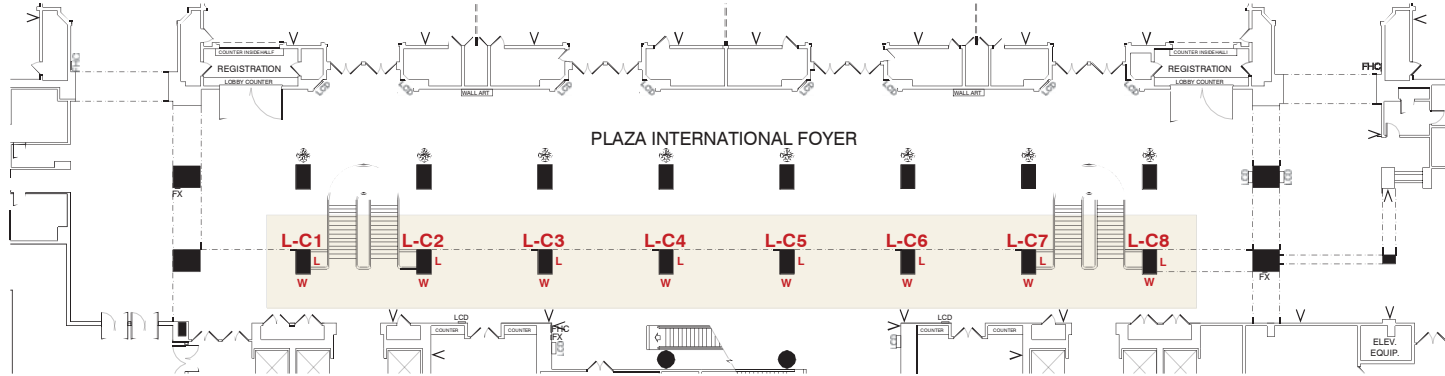

NUMBER	WIDTH	LENGTH
P-C1	37.5"	64.375"
P-C2	37.5"	64.375"
P-C3	37.875"	64.375"
P-C4	37.375"	64.25"
P-C5	38.5"	64.375"
P-C6	37.5"	64"
P-C7	37"	64.375"
P-C8	37.25"	64.25"

**NOTE: 10' WILL CLEAR THE
HEIGHT OF THE PLANTS**

FREEMAN
INNOVATION DEDICATED TO YOUR BRAND

HYATT REGENCY ORLANDO

2nd Floor Lobby Level

PLAZA INTERNATIONAL LOBBY 2 COLUMNS 1-8

LEVEL 2 COLUMNS

NUMBER	WIDTH	LENGTH
L2-C1	37.375"	60.125"
L2-C2	37.25"	60.3125"
L2-C3	37.125"	60.3125"
L2-C4	37.5"	60.31.25"
L2-C5	38.5"	60.6875"
L2-C6	37"	60.6875"
L2-C7	37.25"	60.3125"
L2-C8	37.5"	60.3125"

NOTE: SCONCE STARTS AT
63.75" FROM FLOOR

Customer / Structure:
REGISTRATION LIGHT GRAPHICS

Show Name:
FREEMANXP-WEBFLGS & EXCHNGE COM.

Show Location:
HYATT REGENCY ORLANDO

Booth Number / Location:
N.A.

Show Dates:
9/8-11/2014