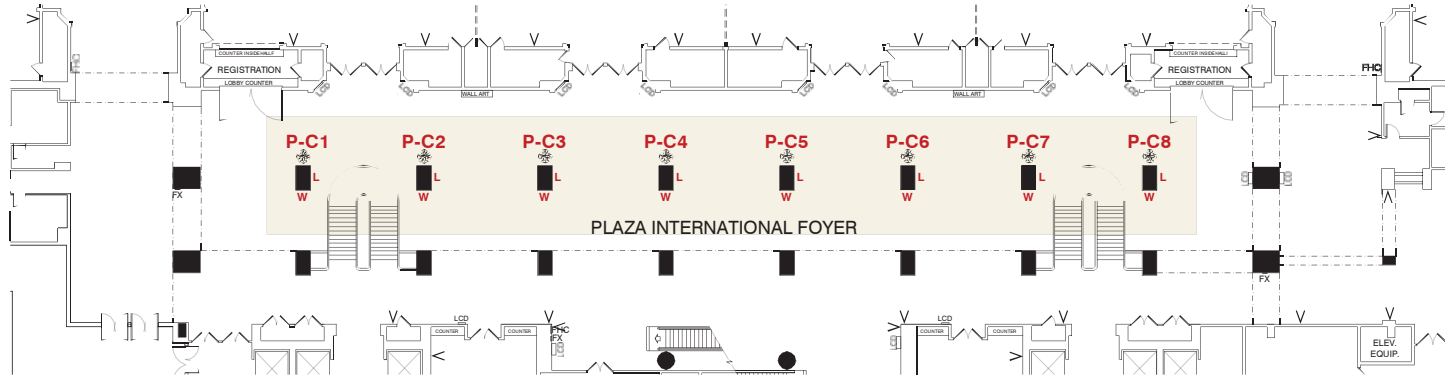

Hyatt Regency
Measurements

graphic**designs**

HYATT
REGENCY[®]
ORLANDO

F R E E M A N
INNOVATION DEDICATED TO YOUR BRAND

HYATT REGENCY ORLANDO CONVENTION LEVEL

PLAZA INTERNATIONAL BALLROOM LOBBY COLUMNS

Plaza International Columns

NUMBER	WIDTH	LENGTH
P-C1	37.5"	64.375"
P-C2	37.5"	64.375"
P-C3	37.875"	64.375"
P-C4	37.375"	64.25"
P-C5	38.5"	64.375"
P-C6	37.5"	64"
P-C7	37"	64.375"
P-C8	37.25"	64.25"

**NOTE: 10' WILL CLEAR THE
HEIGHT OF THE PLANTS**

FREEMAN
INNOVATION DEDICATED TO YOUR BRAND

HYATT REGENCY ORLANDO

2nd Floor Lobby Level

PLAZA INTERNATIONAL LOBBY 2 COLUMNS 1-8

LEVEL 2 COLUMNS

NUMBER	WIDTH	LENGTH
L2-C1	37.375"	60.125"
L2-C2	37.25"	60.3125"
L2-C3	37.125"	60.3125"
L2-C4	37.5"	60.31.25"
L2-C5	38.5"	60.6875"
L2-C6	37"	60.6875"
L2-C7	37.25"	60.3125"
L2-C8	37.5"	60.3125"

NOTE: SCONCE STARTS AT
63.75" FROM FLOOR

Customer / Structure:
REGISTRATION LIGHT GRAPHICS

Show Name:
FREEMANXP-WEBFLGS & EXCHNGE COM.

Show Location:
HYATT REGENCY ORLANDO

Booth Number / Location:
N.A.

Show Dates:
9/8-11/2014