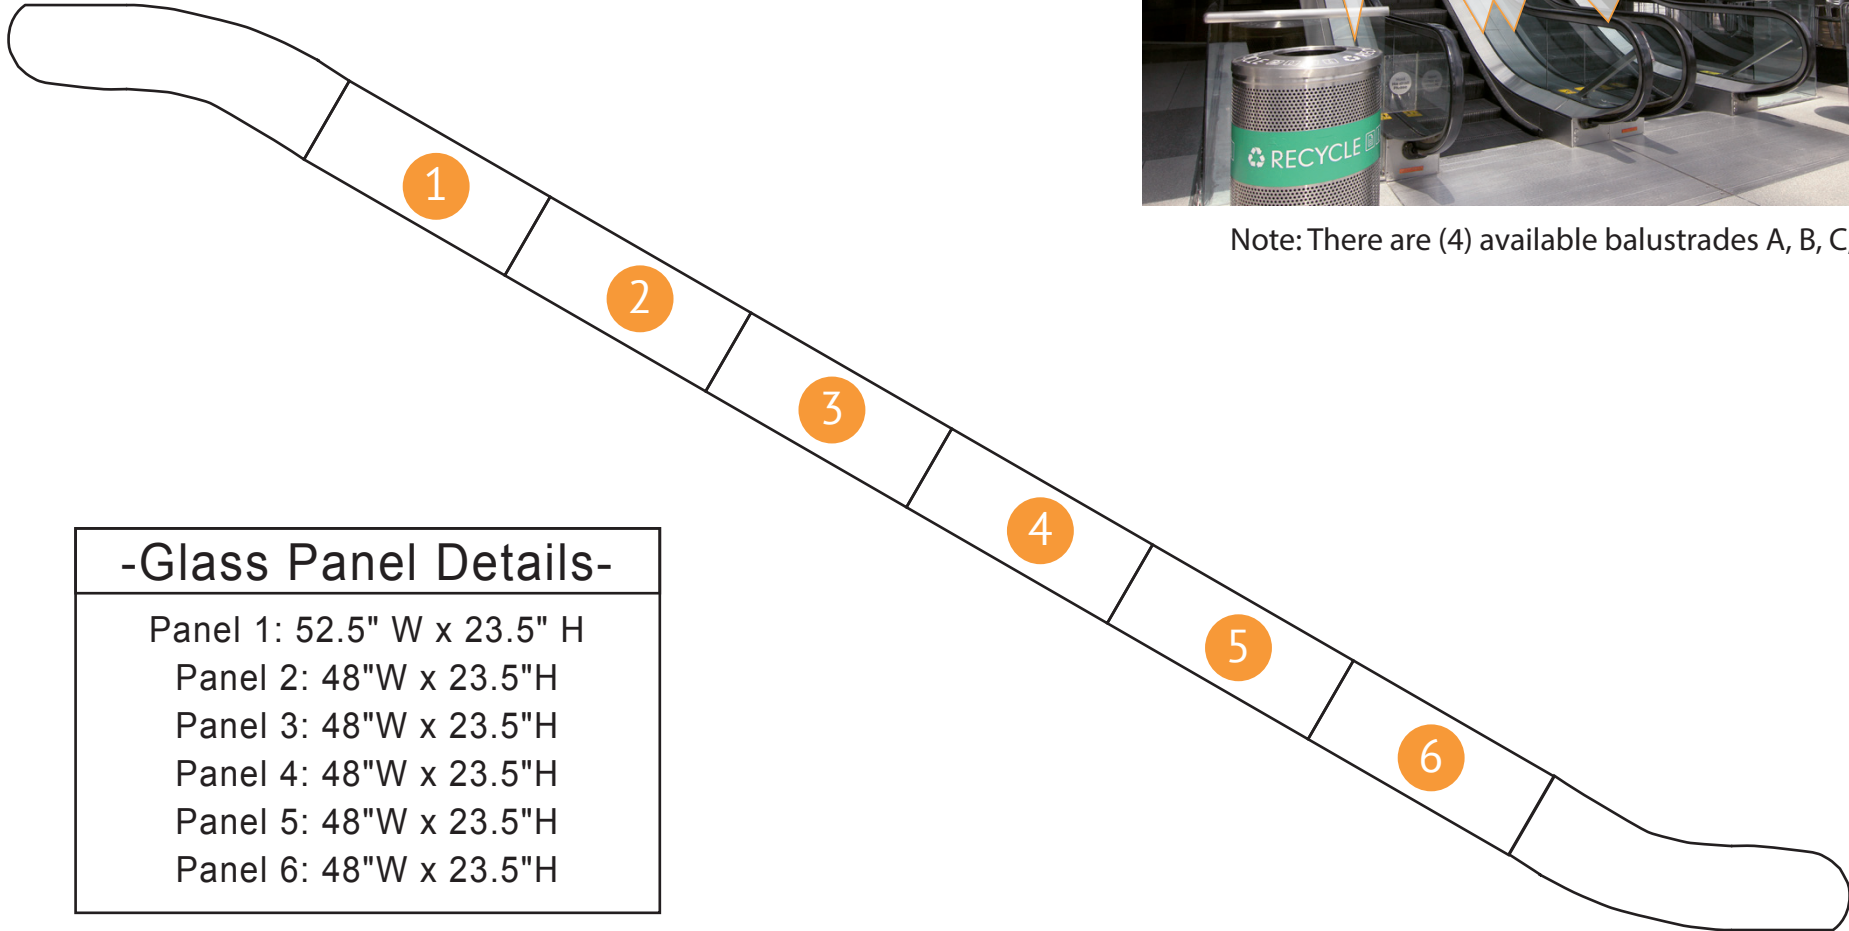

-Glass Panel Details-
Panel 1: 52.5" W x 23.5" H
Panel 2: 48"W x 23.5"H
Panel 3: 48"W x 23.5"H
Panel 4: 48"W x 23.5"H
Panel 5: 48"W x 23.5"H
Panel 6: 48"W x 23.5"H

Bottom
(Center Concourse)

PlanTour Escalator Detail

Drawing Not To Scale