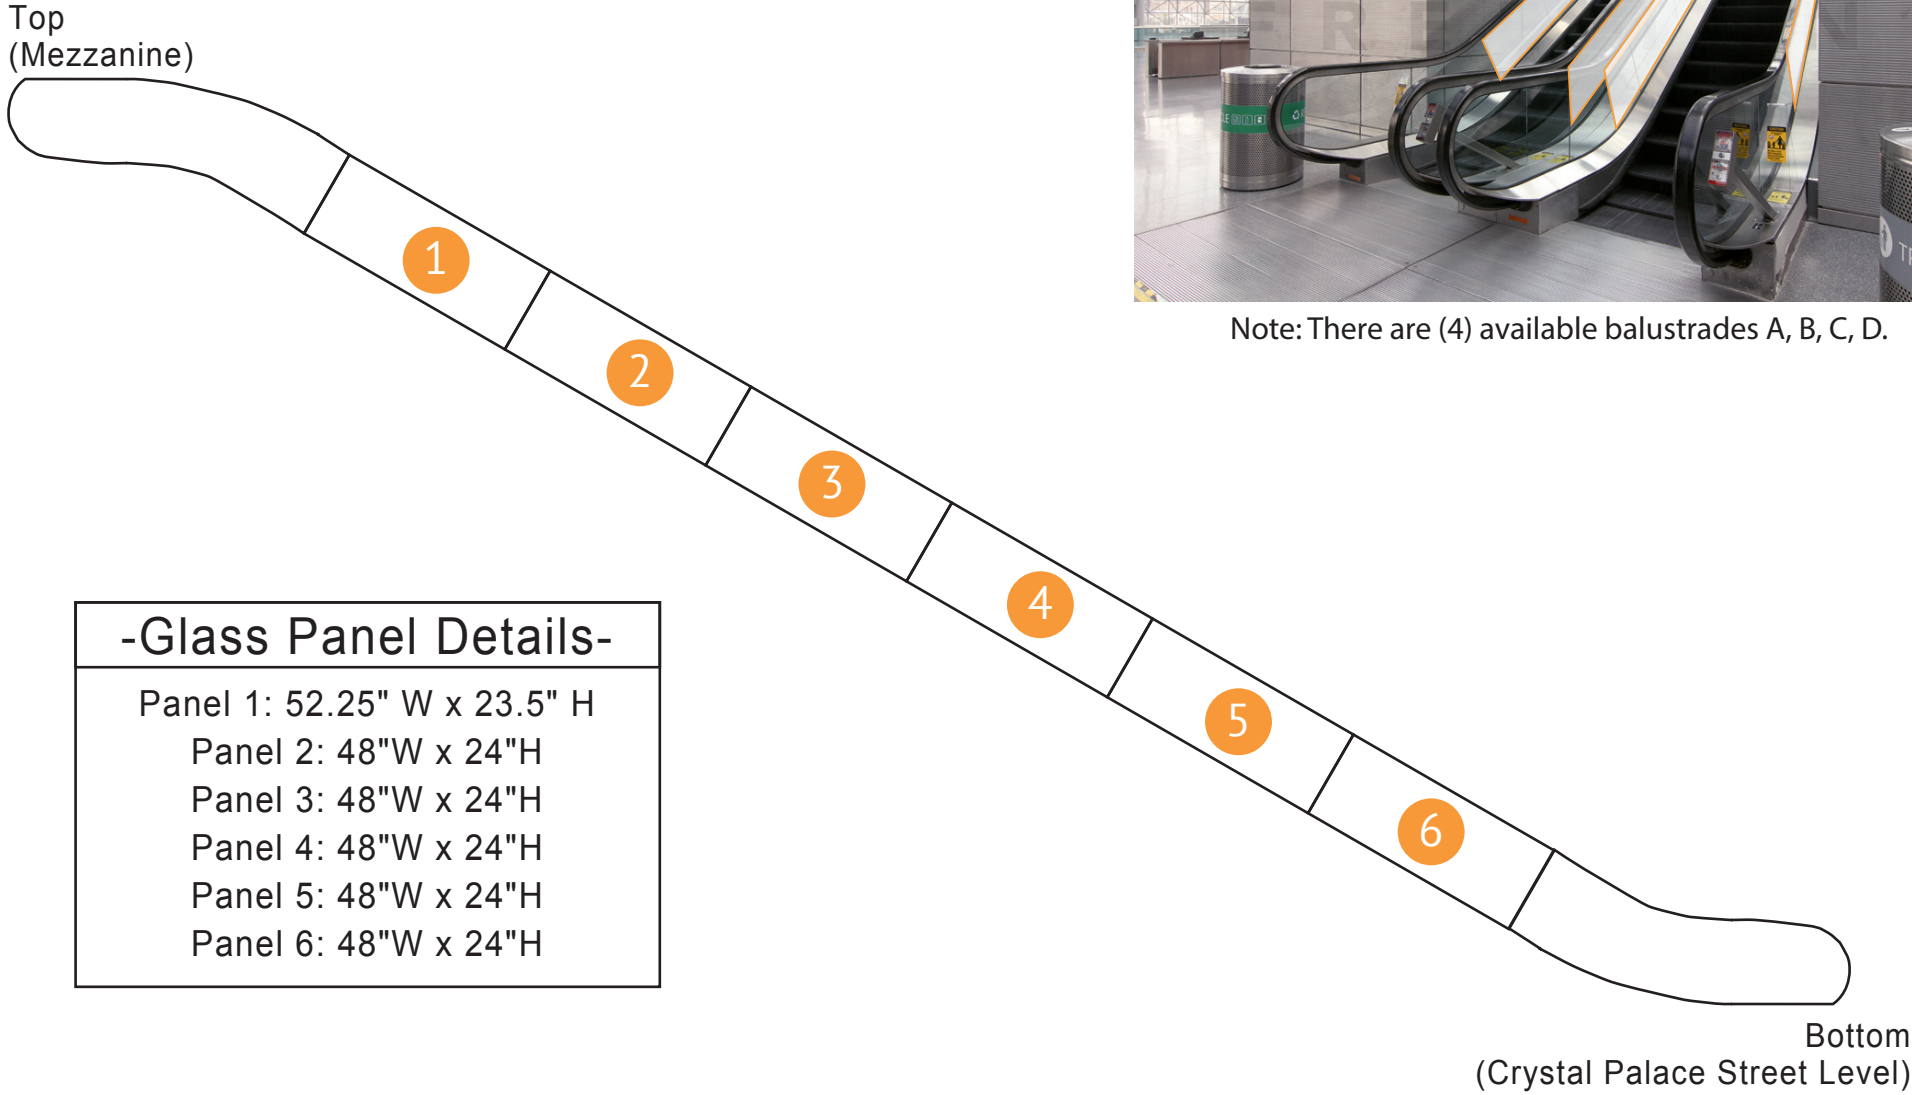

-Glass Panel Details-
Panel 1: 52.25" W x 23.5" H
Panel 2: 48"W x 24"H
Panel 3: 48"W x 24"H
Panel 4: 48"W x 24"H
Panel 5: 48"W x 24"H
Panel 6: 48"W x 24"H

PlanTour Escalator Detail

Drawing Not To Scale