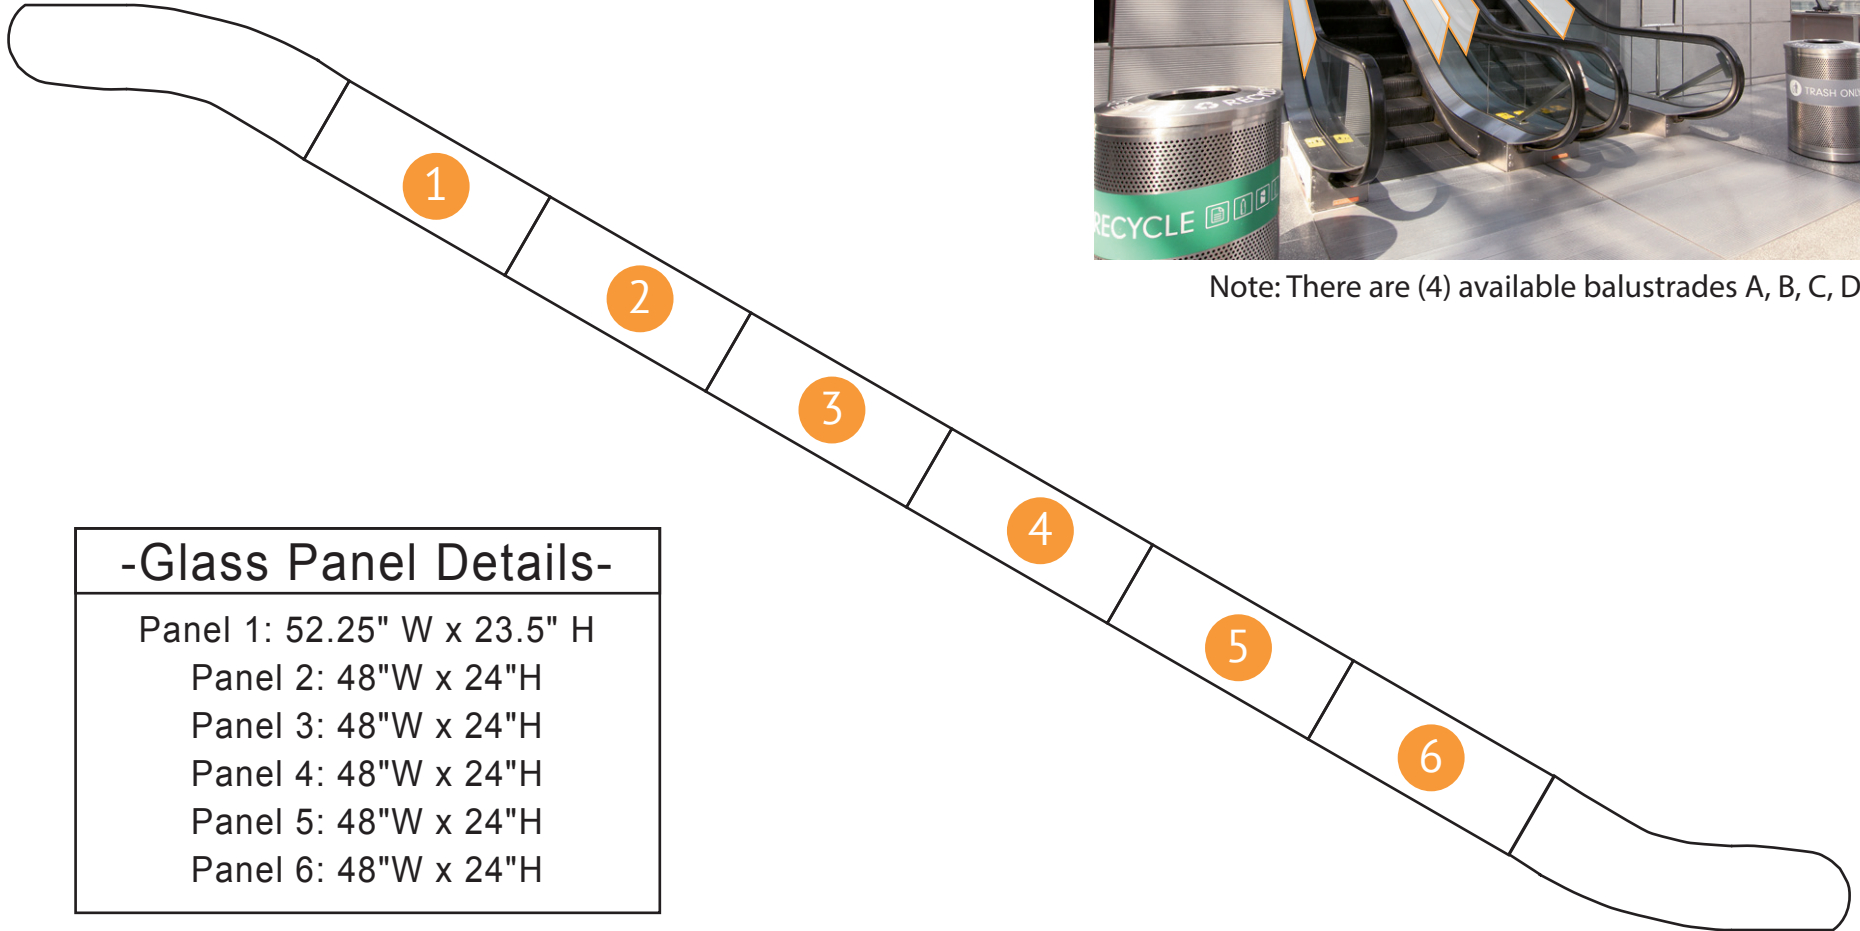

-Glass Panel Details-	
Panel 1:	52.25" W x 23.5" H
Panel 2:	48"W x 24"H
Panel 3:	48"W x 24"H
Panel 4:	48"W x 24"H
Panel 5:	48"W x 24"H
Panel 6:	48"W x 24"H

Bottom
(Crystal Palace Street Level)

PlanTour Escalator Detail

Drawing Not To Scale