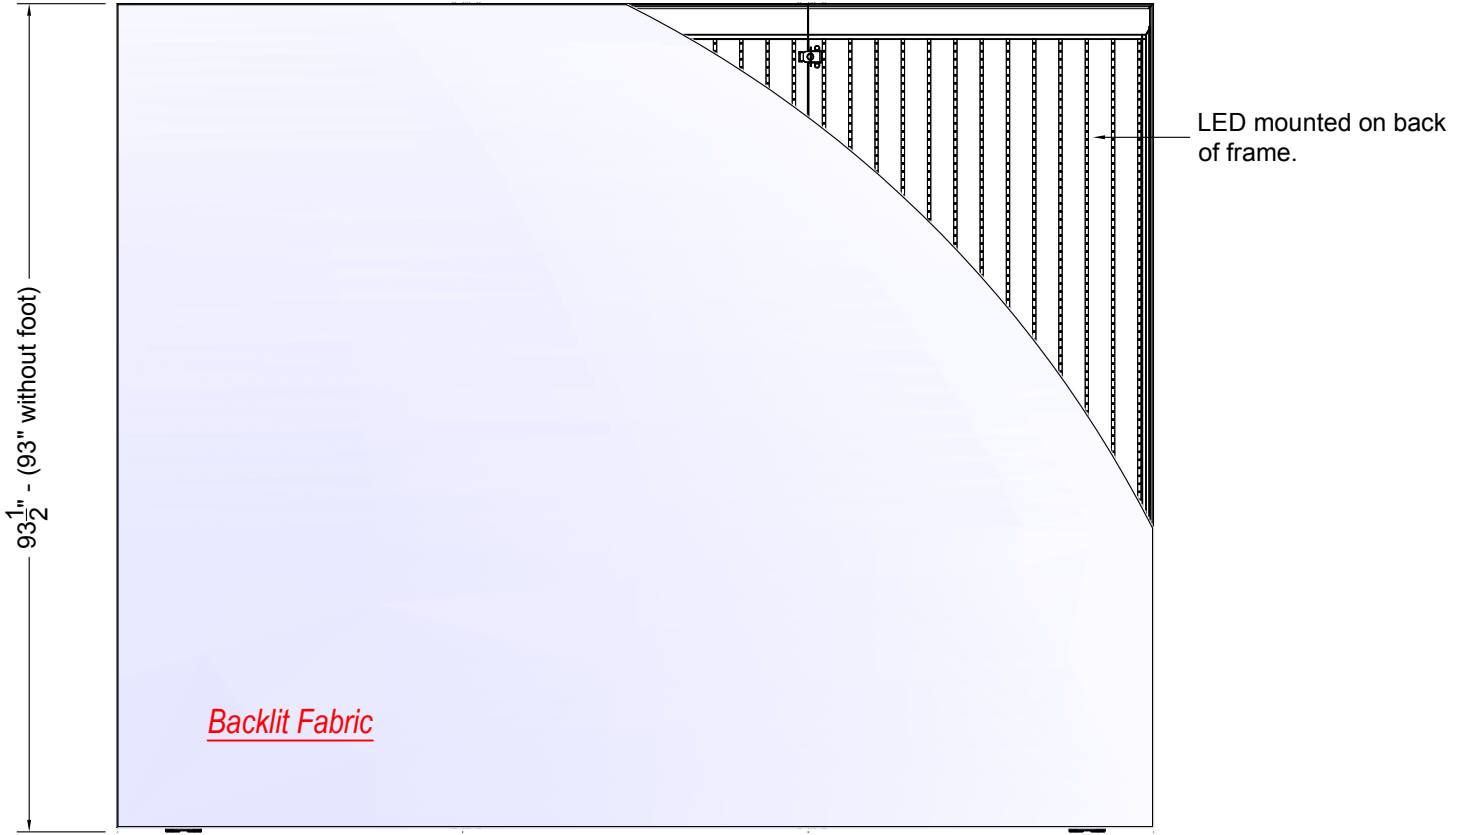

AM

Iso View: Front

93" Backlit Frames: Grooves but no locks. **

Plan View:

Front View:

FULL PULL LIST FOR 5 PANELS

I.D.	Qty	Type	Size	Description	Material	Color
A	1	SP Fabric	194 -3/4" x 92 -3/4"	Fabric with Beading	Murray	Graphic
	3	SP Foot	15-13/16" x 3-15/16"	16" Foot	Aluminum	Silver
	1	SP Frame	39" x 93"	Back-Lit Frame-Left	Aluminum	Silver
	3	SP Frame	39" x 93"	Back-Lit Frame-Middle	Aluminum	Silver
	1	SP Frame	39" x 93"	Back-Lit Frame-Right	Aluminum	Silver