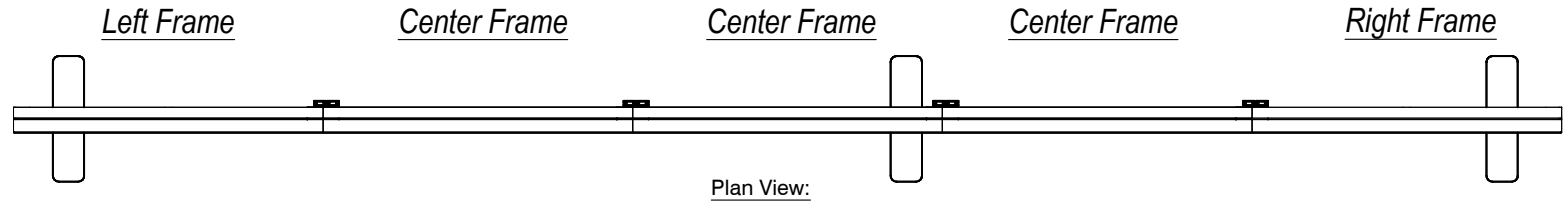

AM

Iso View: Front

93" Backlit Frames: Grooves but no locks. **

Plan View:

Front View:

FULL PULL LIST FOR 5 PANELS

I.D.	Qty	Type	Size	Description	Material	Color
A	1	SP Fabric	194 -3/4" x 92 -3/4"	Fabric with Beading	Murray	Graphic
	3	SP Foot	15-13/16" x 3-15/16"	16" Foot	Aluminum	Silver
	1	SP Frame	39" x 93"	Back-Lit Frame-Left	Aluminum	Silver
	3	SP Frame	39" x 93"	Back-Lit Frame-Middle	Aluminum	Silver
	1	SP Frame	39" x 93"	Back-Lit Frame-Right	Aluminum	Silver