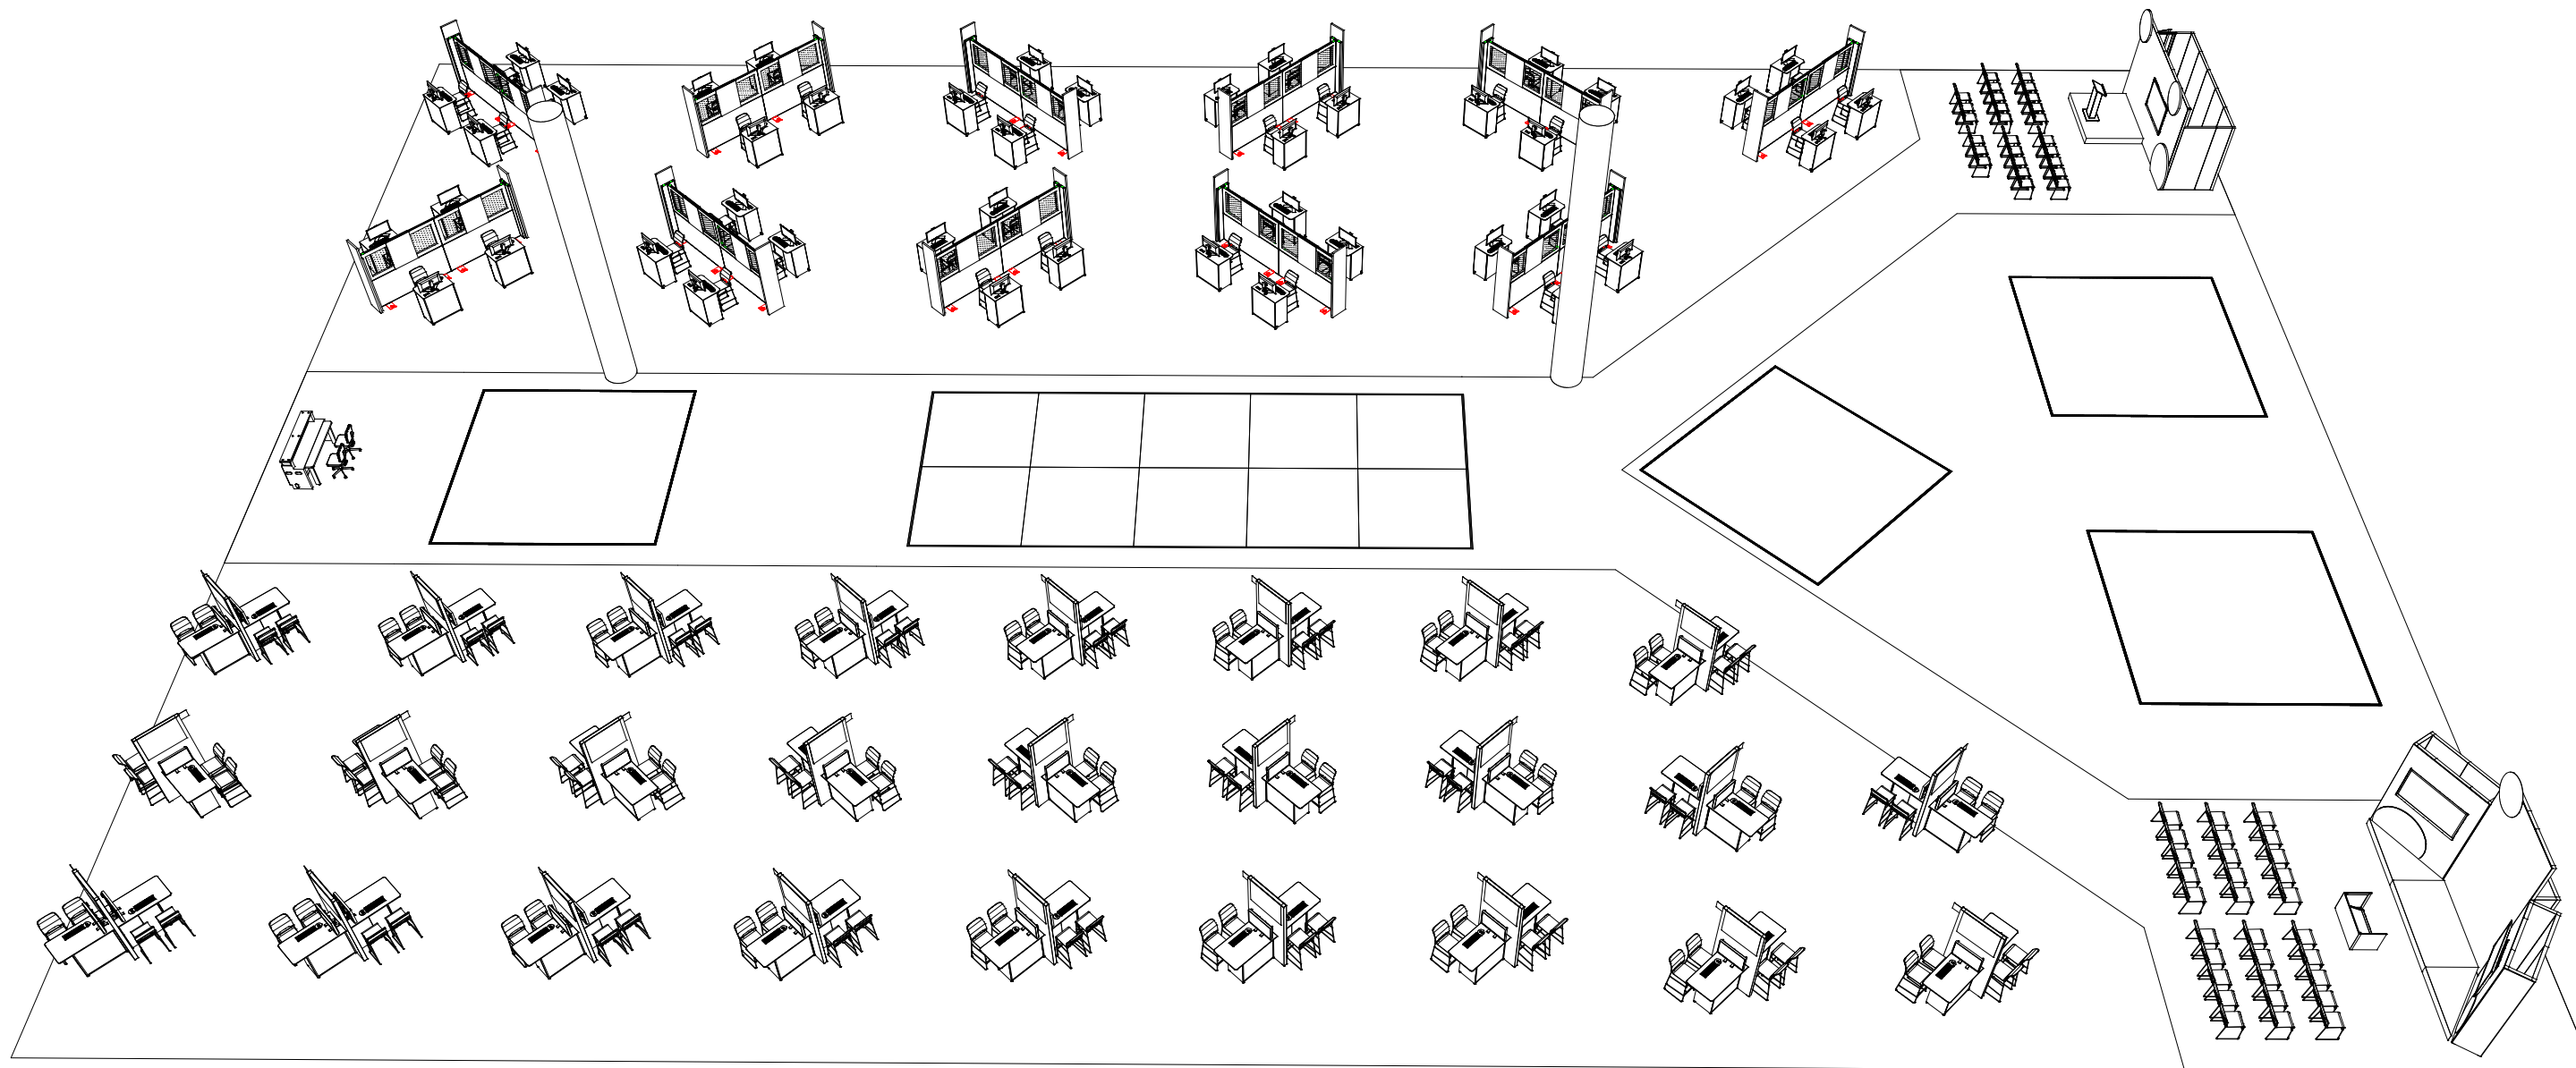

INNOVATION KIOSKS: 52
START UP KIOSKS: 44
10 X 10 TURNKEYS: 10
20 X 20 TURNKEYS: 4
MARKET DEBUT SEATING: 26
SPECIALTY PAV SEATING: 30

PLAN VIEW

INNOVATION KIOSKS: 52
START UP KIOSKS: 44
10 X 10 TURNKEYS: 10
20 X 20 TURNKEYS: 4
MARKET DEBUT SEATING: 26
SPECIALTY PAV SEATING: 30

PLAN VIEW

PRELIMINARY - NOT FOR PRODUCTION

OVERALL FLOORPLAN

LESS THAN 30 DAYS OUT

MORE THAN 30 DAYS OUT

PERSPECTIVE

PERSPECTIVE

LESS THAN 30 DAYS OUT

* 0 0 0 1 - 1 0 1 6 - 0 *

MORE THAN 30 DAYS OUT

* 0 0 0 1 - 1 0 1 6 - 1 *

PERSPECTIVE

LESS THAN 30 DAYS OUT

MORE THAN 30 DAYS OUT