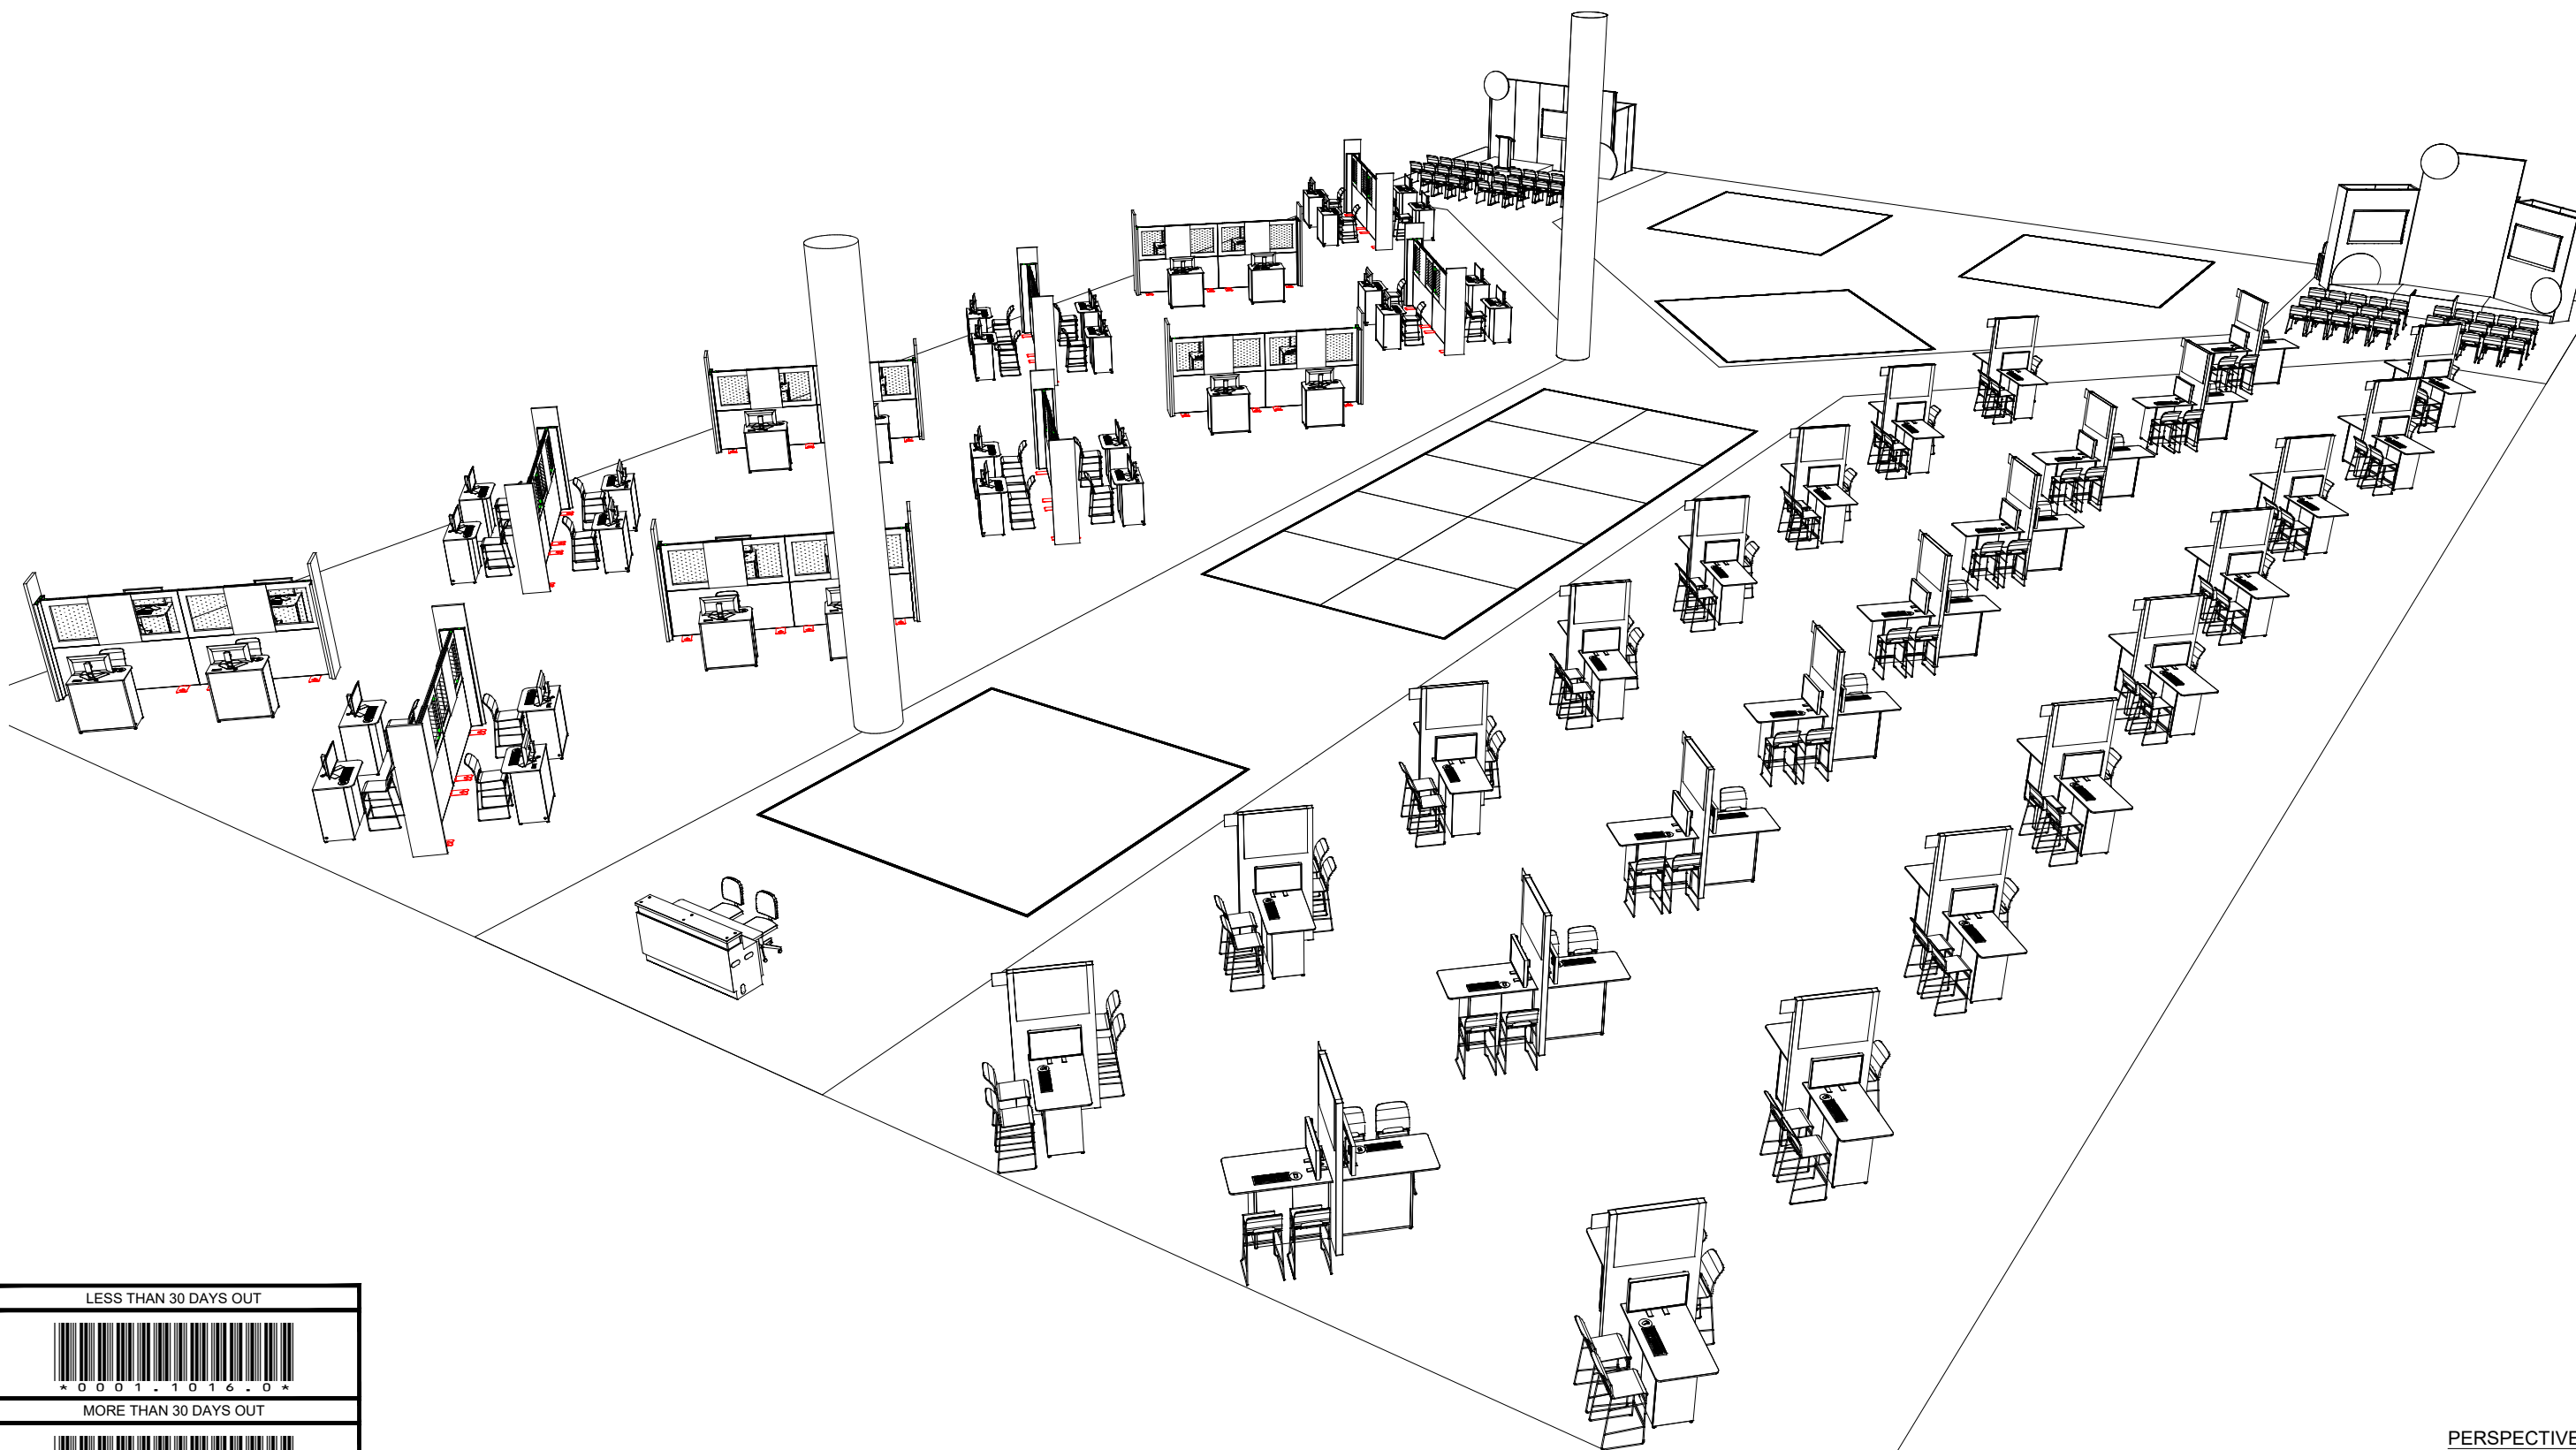

INNOVATION KIOSKS: 52
START UP KIOSKS: 44
10 X 10 TURNKEYS: 10
20 X 20 TURNKEYS: 4
MARKET DEBUT SEATING: 26
SPECIALTY PAV SEATING: 30

PLAN VIEW

INNOVATION KIOSKS: 52
START UP KIOSKS: 44
10 X 10 TURNKEYS: 10
20 X 20 TURNKEYS: 4
MARKET DEBUT SEATING: 26
SPECIALTY PAV SEATING: 30

PLAN VIEW

PRELIMINARY - NOT FOR PRODUCTION

OVERALL FLOORPLAN

LESS THAN 30 DAYS OUT

MORE THAN 30 DAYS OUT

PERSPECTIVE

PERSPECTIVE

LESS THAN 30 DAYS OUT

* 0 0 0 1 - 1 0 1 6 - 0 *

MORE THAN 30 DAYS OUT

* 0 0 0 1 - 1 0 1 6 - 1 *

PERSPECTIVE

LESS THAN 30 DAYS OUT

MORE THAN 30 DAYS OUT