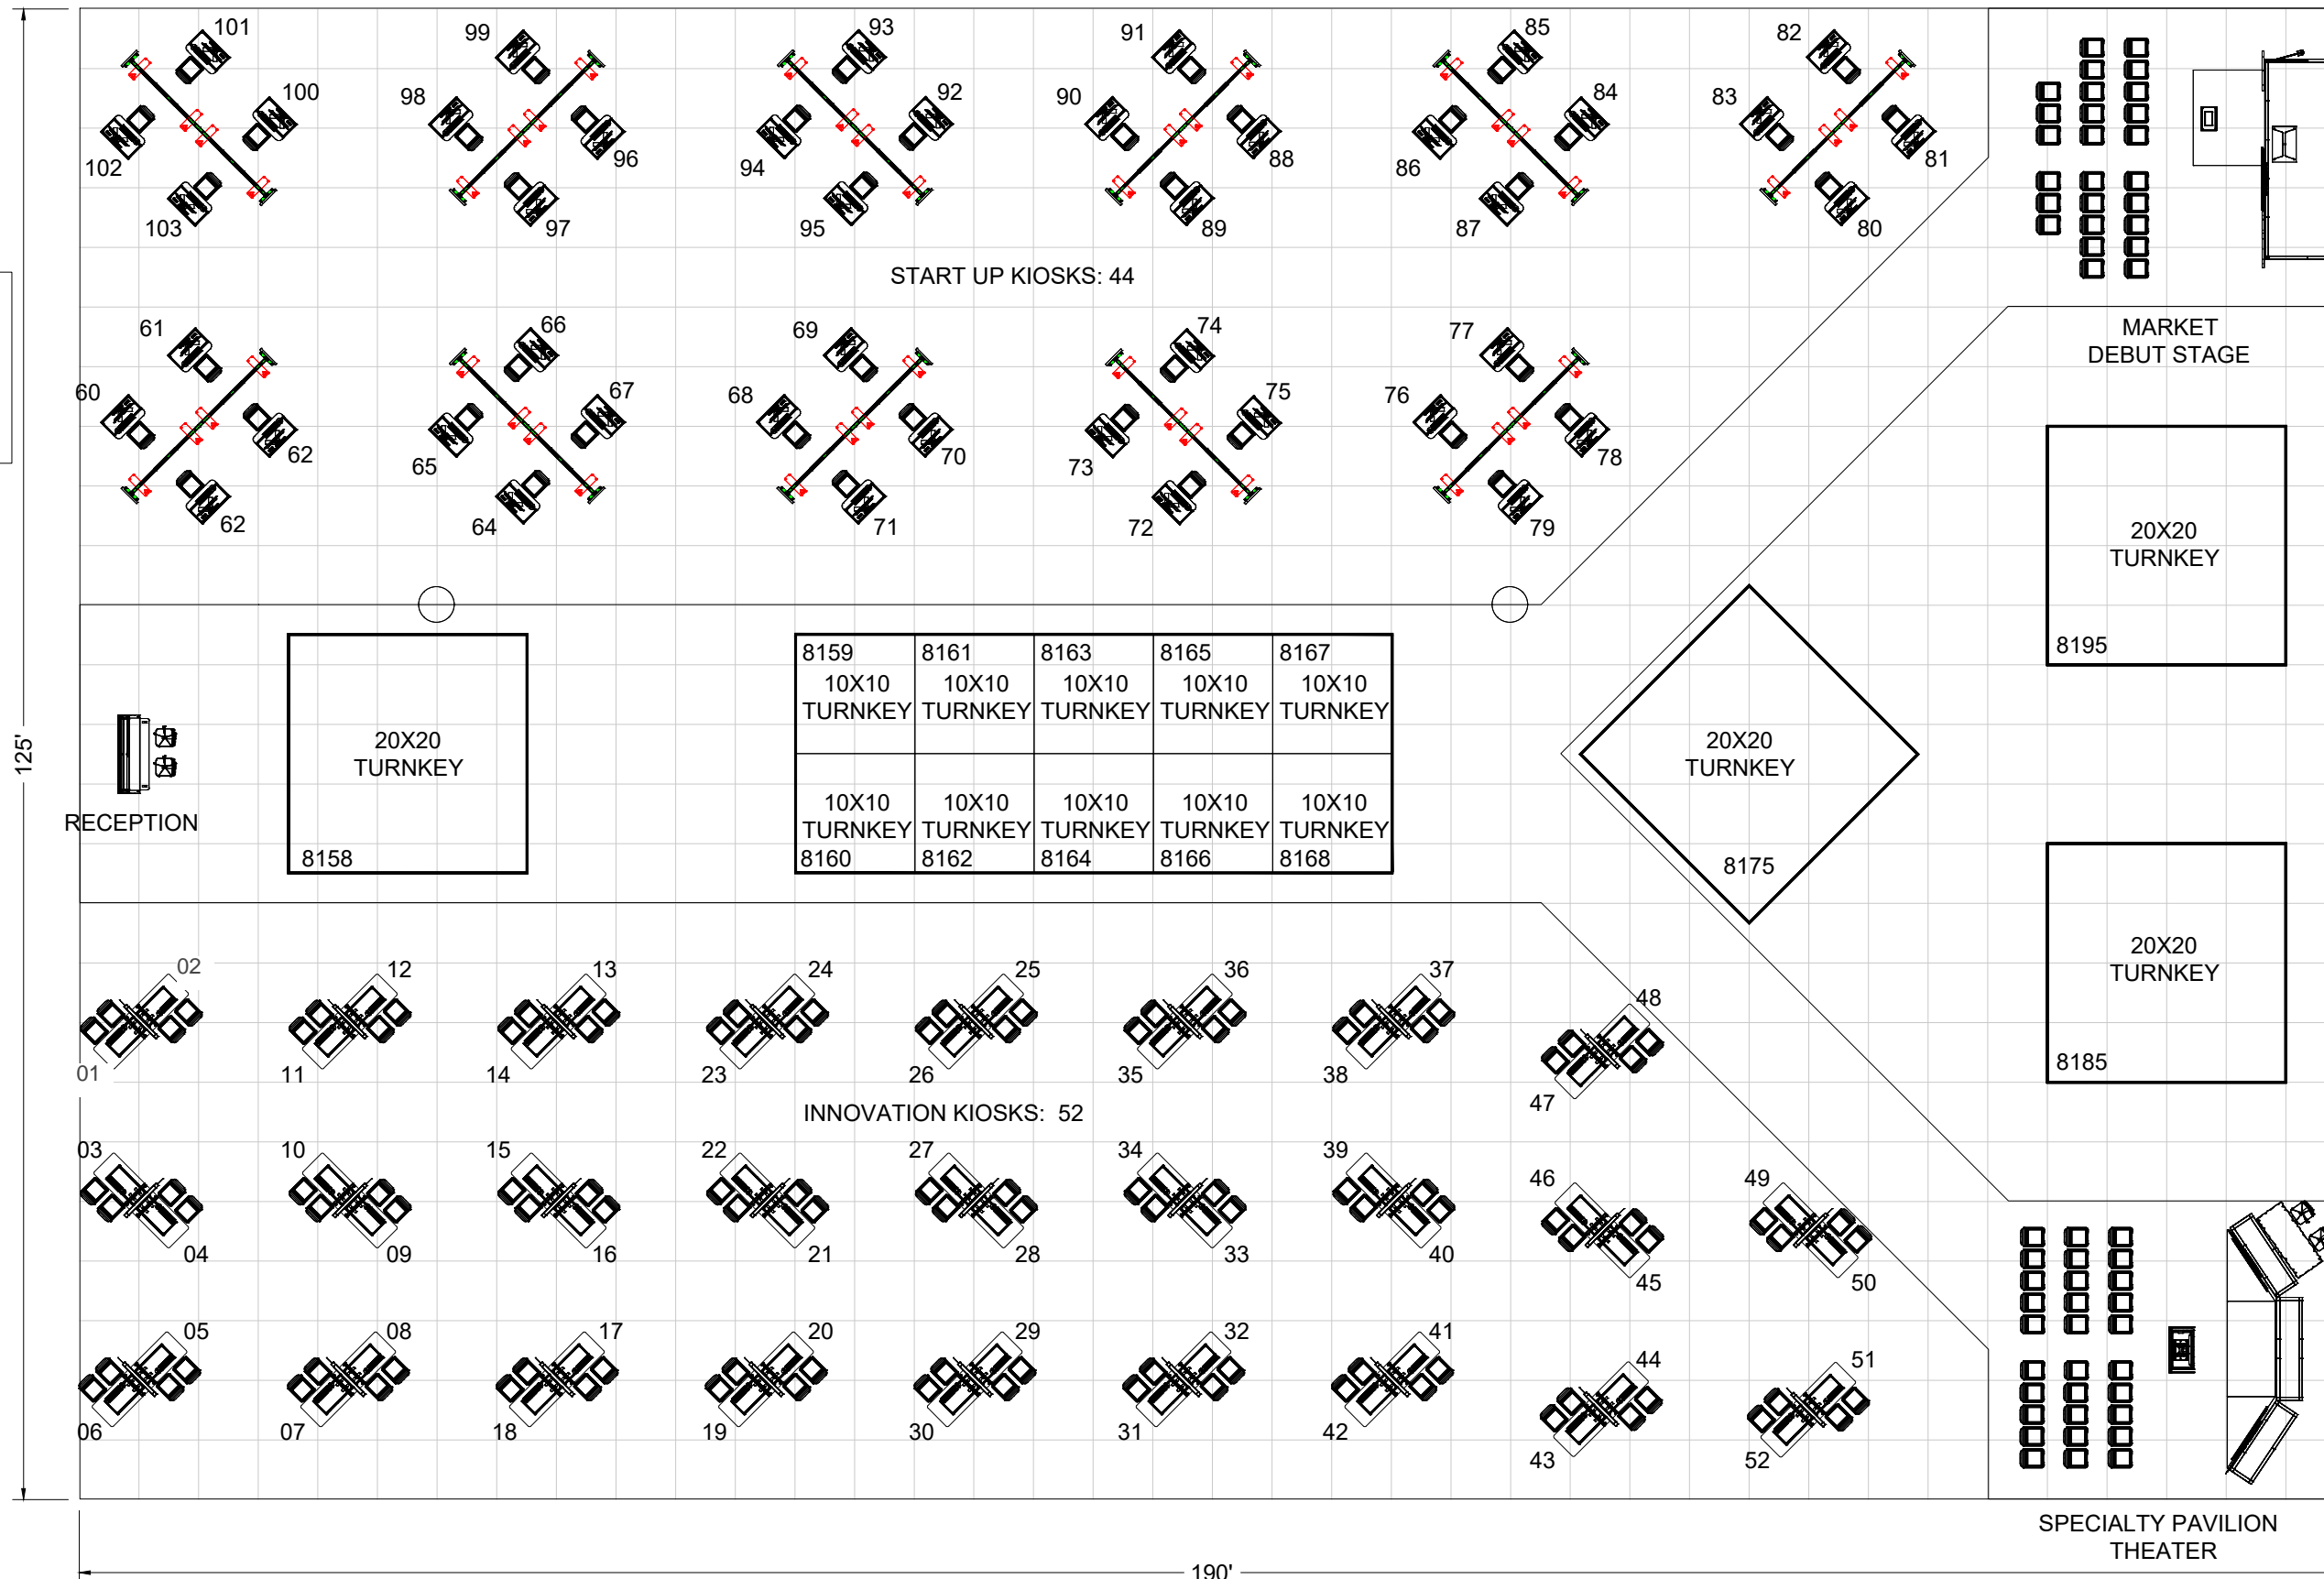

INNOVATION KIOSKS: 52
START UP KIOSKS: 44
10 X 10 TURNKEYS: 10
20 X 20 TURNKEYS: 4
MARKET DEBUT SEATING: 26
SPECIALTY PAV SEATING: 30

PLAN VIEW

INNOVATION KIOSKS: 52
START UP KIOSKS: 44
10 X 10 TURNKEYS: 10
20 X 20 TURNKEYS: 4
MARKET DEBUT SEATING: 26
SPECIALTY PAV SEATING: 30

PLAN VIEW

PRELIMINARY - NOT FOR PRODUCTION

OVERALL FLOORPLAN

LESS THAN 30 DAYS OUT

MORE THAN 30 DAYS OUT

PERSPECTIVE

PERSPECTIVE

LESS THAN 30 DAYS OUT

* 0 0 0 1 - 1 0 1 6 - 0 *

MORE THAN 30 DAYS OUT

* 0 0 0 1 - 1 0 1 6 - 1 *

PERSPECTIVE

LESS THAN 30 DAYS OUT

MORE THAN 30 DAYS OUT