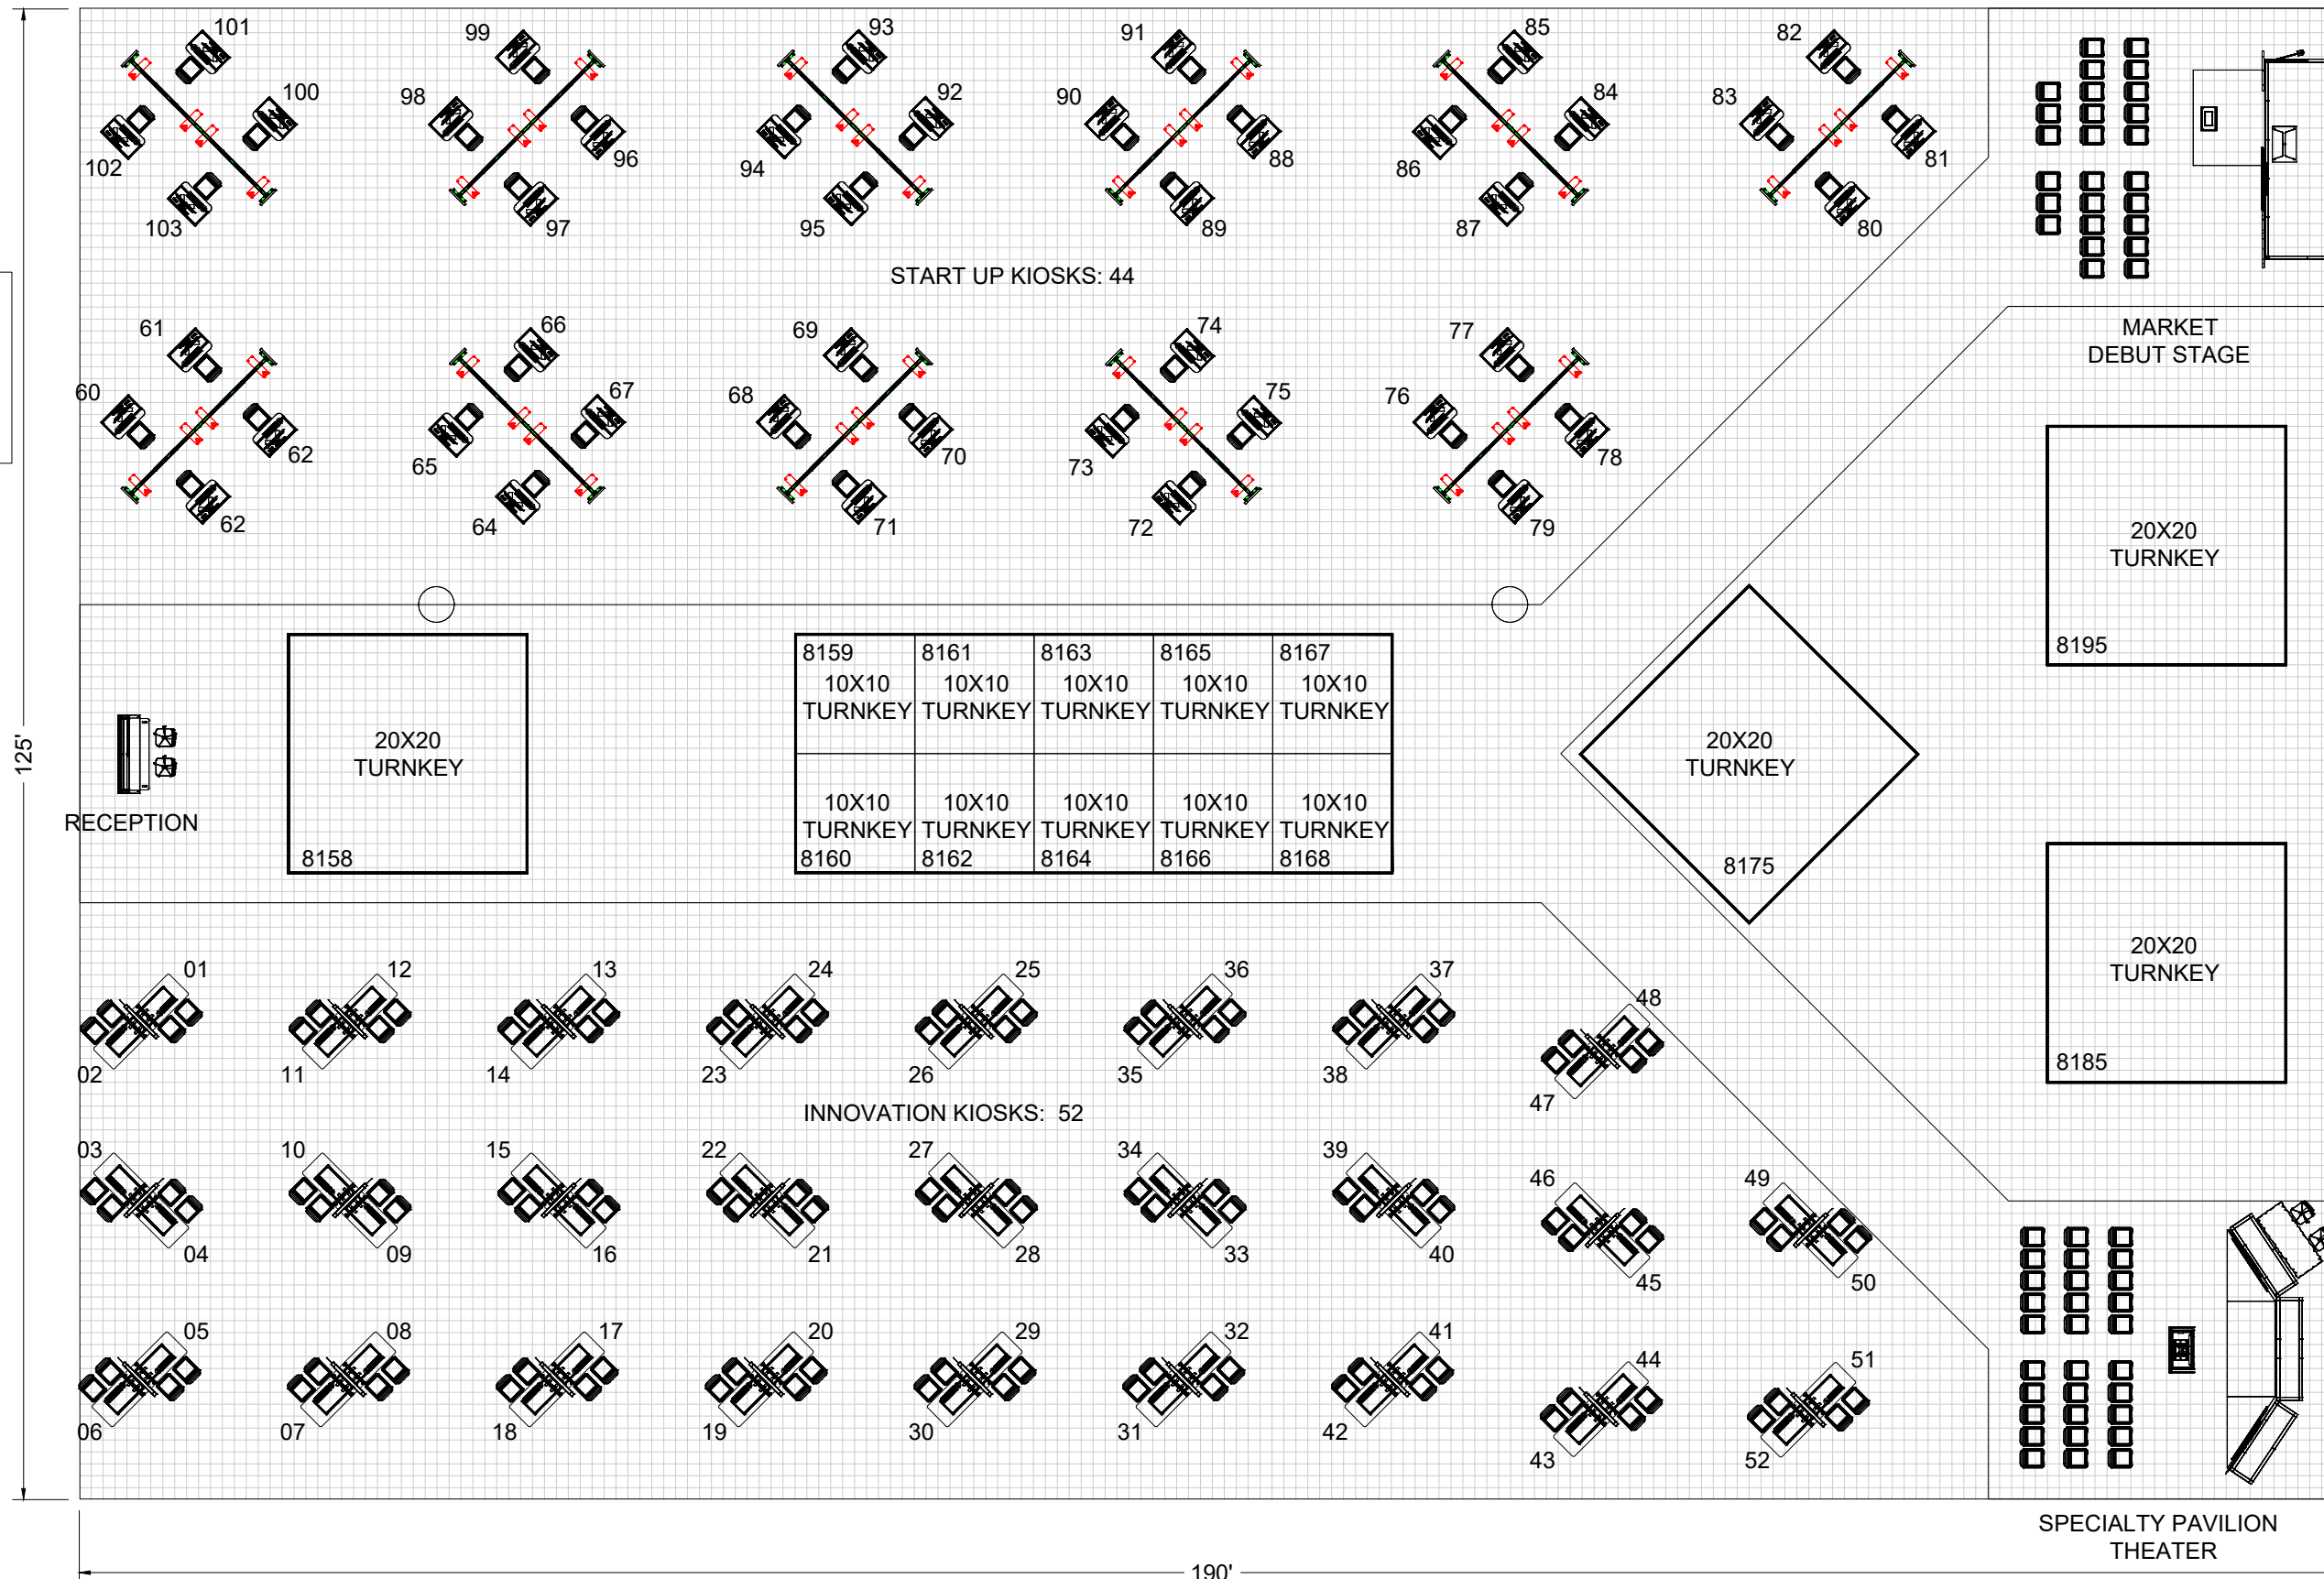

INNOVATION KIOSKS: 52
START UP KIOSKS: 44
10 X 10 TURNKEYS: 10
20 X 20 TURNKEYS: 4
MARKET DEBUT SEATING: 26
SPECIALTY PAV SEATING: 30

PLAN VIEW

INNOVATION KIOSKS: 52
START UP KIOSKS: 44
10 X 10 TURNKEYS: 10
20 X 20 TURNKEYS: 4
MARKET DEBUT SEATING: 26
SPECIALTY PAV SEATING: 30

PLAN VIEW

PRELIMINARY - NOT FOR PRODUCTION

OVERALL FLOORPLAN

LESS THAN 30 DAYS OUT

MORE THAN 30 DAYS OUT

PERSPECTIVE

PERSPECTIVE

LESS THAN 30 DAYS OUT

* 0 0 0 1 - 1 0 1 6 - 0 *

MORE THAN 30 DAYS OUT

* 0 0 0 1 - 1 0 1 6 - 1 *

PERSPECTIVE

LESS THAN 30 DAYS OUT

MORE THAN 30 DAYS OUT