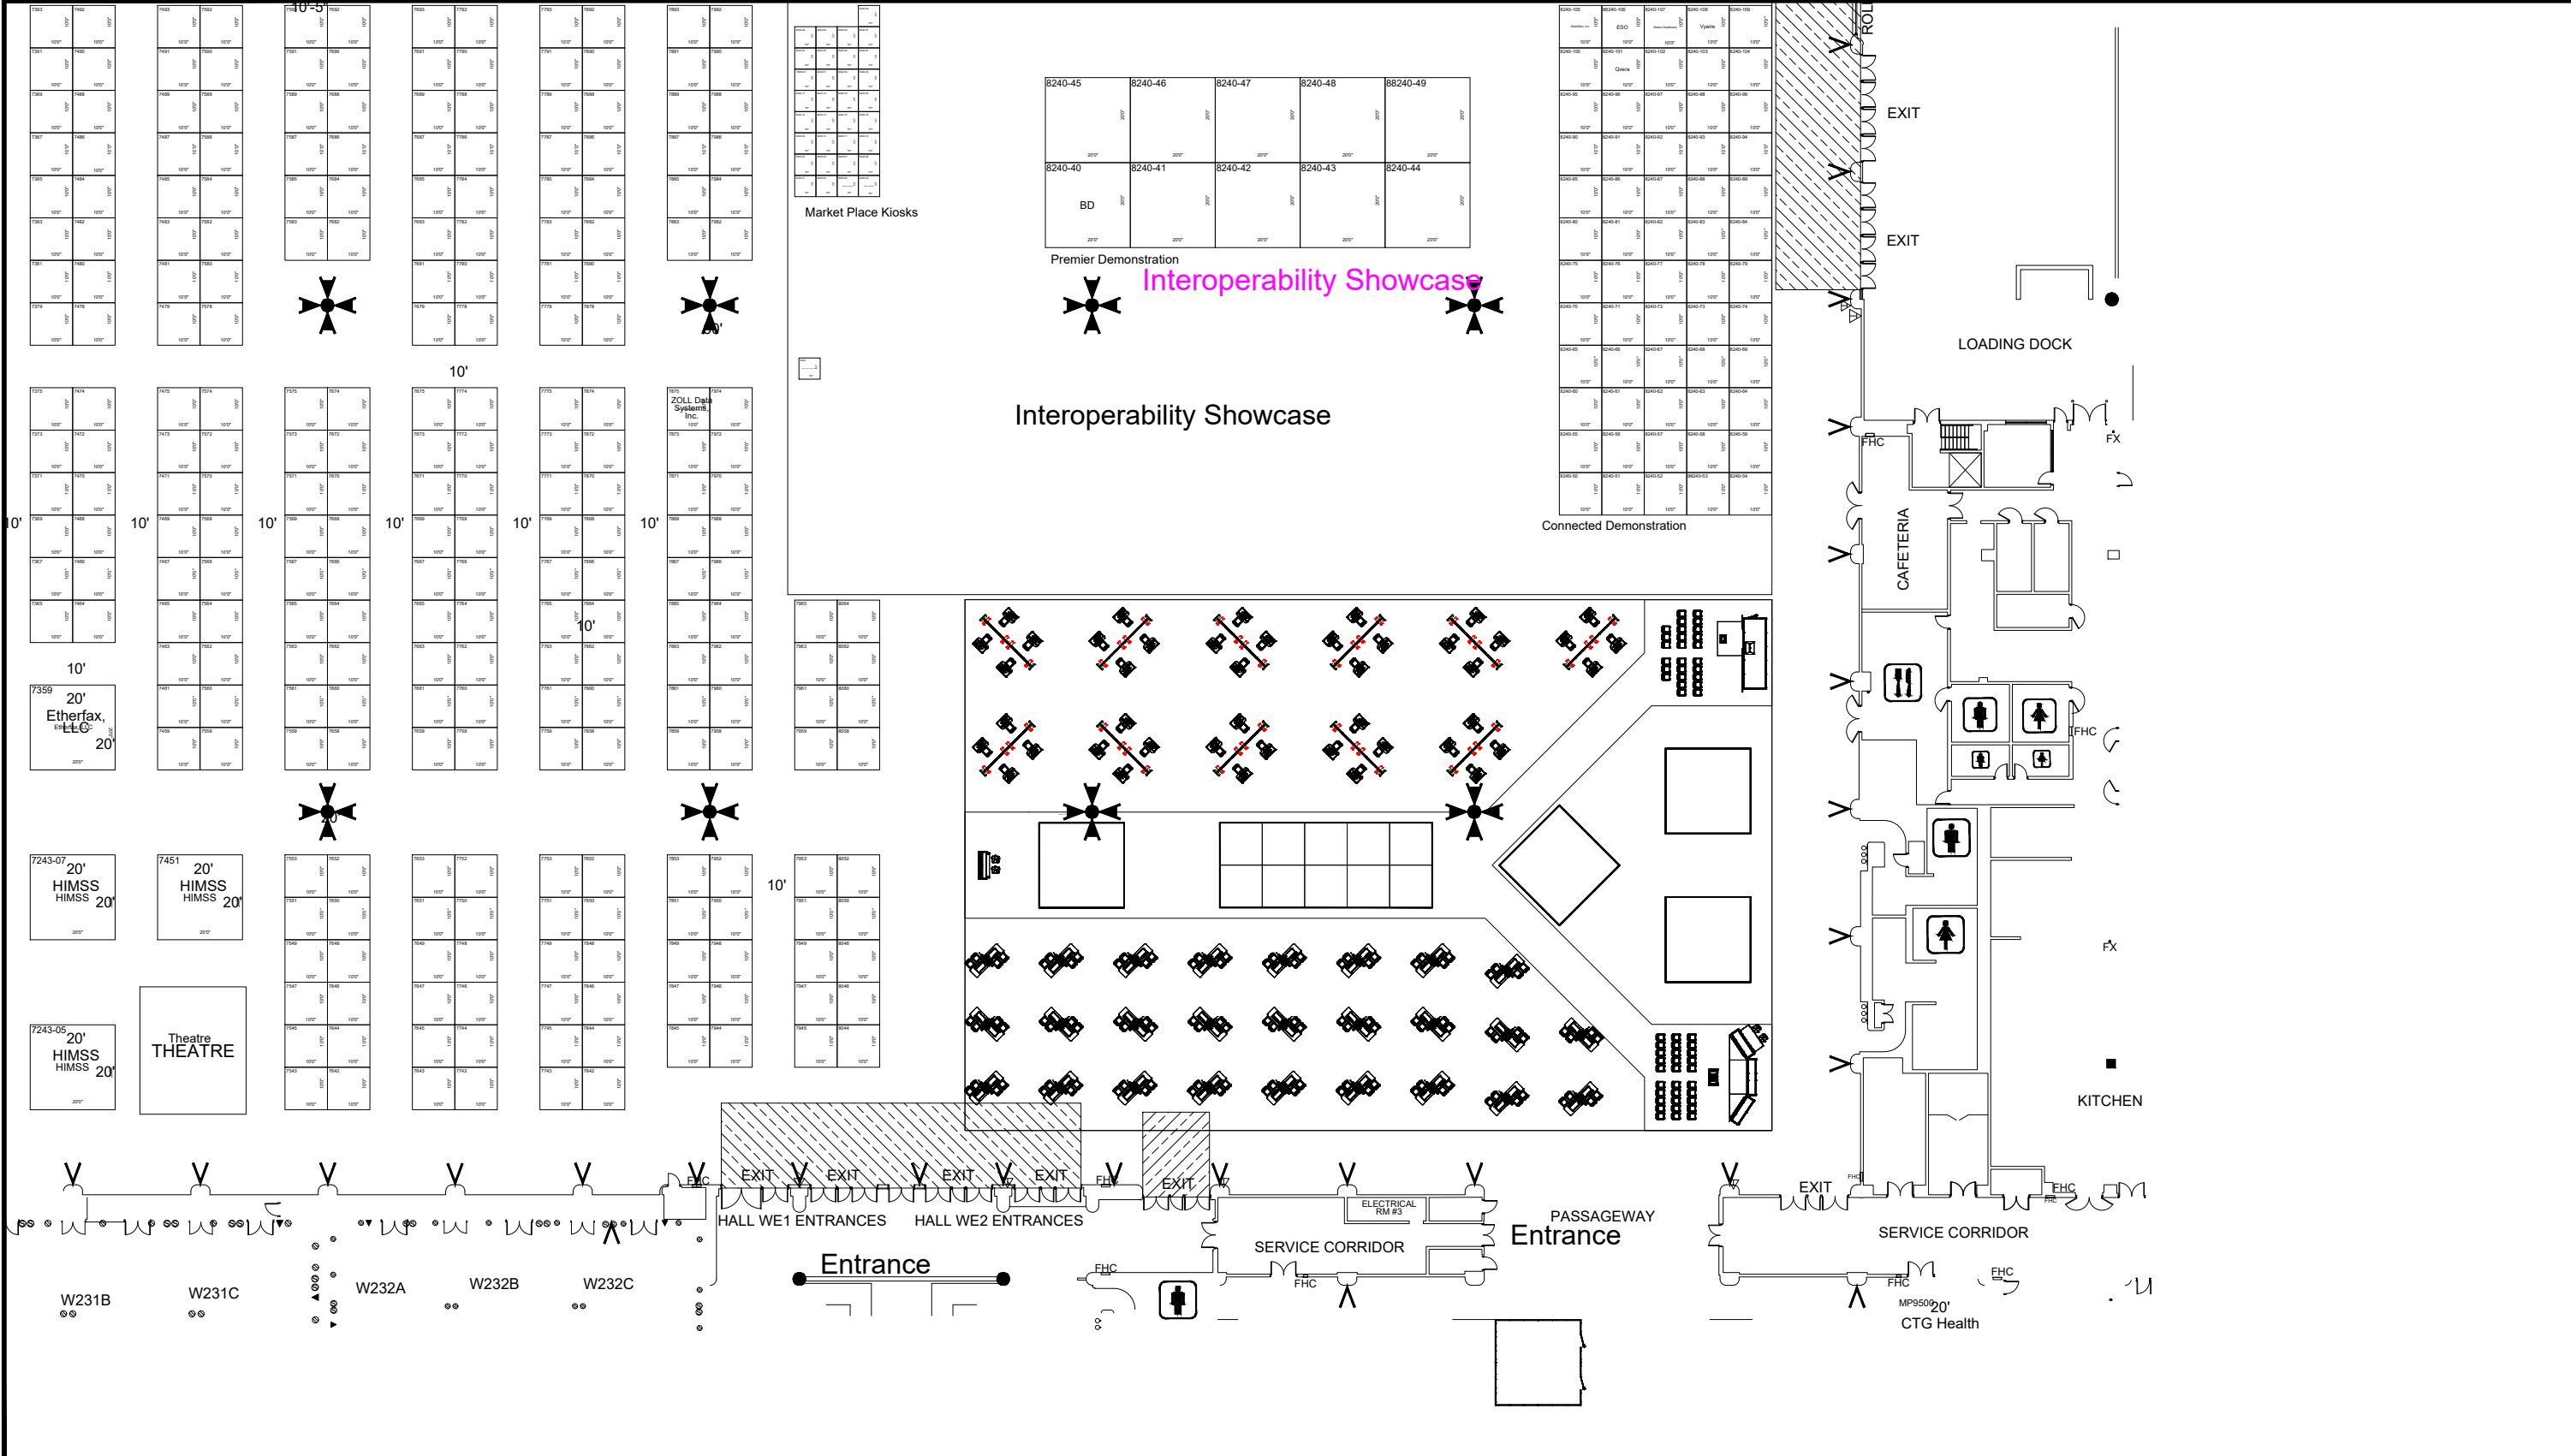

INNOVATION KIOSKS: 52
START UP KIOSKS: 44
10 X 10 TURNKEYS: 10
20 X 20 TURNKEYS: 4
MARKET DEBUT SEATING: 26
SPECIALTY PAV SEATING: 30

PLAN VIEW

INNOVATION KIOSKS: 52
START UP KIOSKS: 44
10 X 10 TURNKEYS: 10
20 X 20 TURNKEYS: 4
MARKET DEBUT SEATING: 26
SPECIALTY PAV SEATING: 30

PLAN VIEW

PRELIMINARY - NOT FOR PRODUCTION

OVERALL FLOORPLAN

LESS THAN 30 DAYS OUT

MORE THAN 30 DAYS OUT

PERSPECTIVE

PERSPECTIVE

LESS THAN 30 DAYS OUT

* 0 0 0 1 - 1 0 1 6 - 0 *

MORE THAN 30 DAYS OUT

* 0 0 0 1 - 1 0 1 6 - 1 *

PERSPECTIVE

LESS THAN 30 DAYS OUT

MORE THAN 30 DAYS OUT