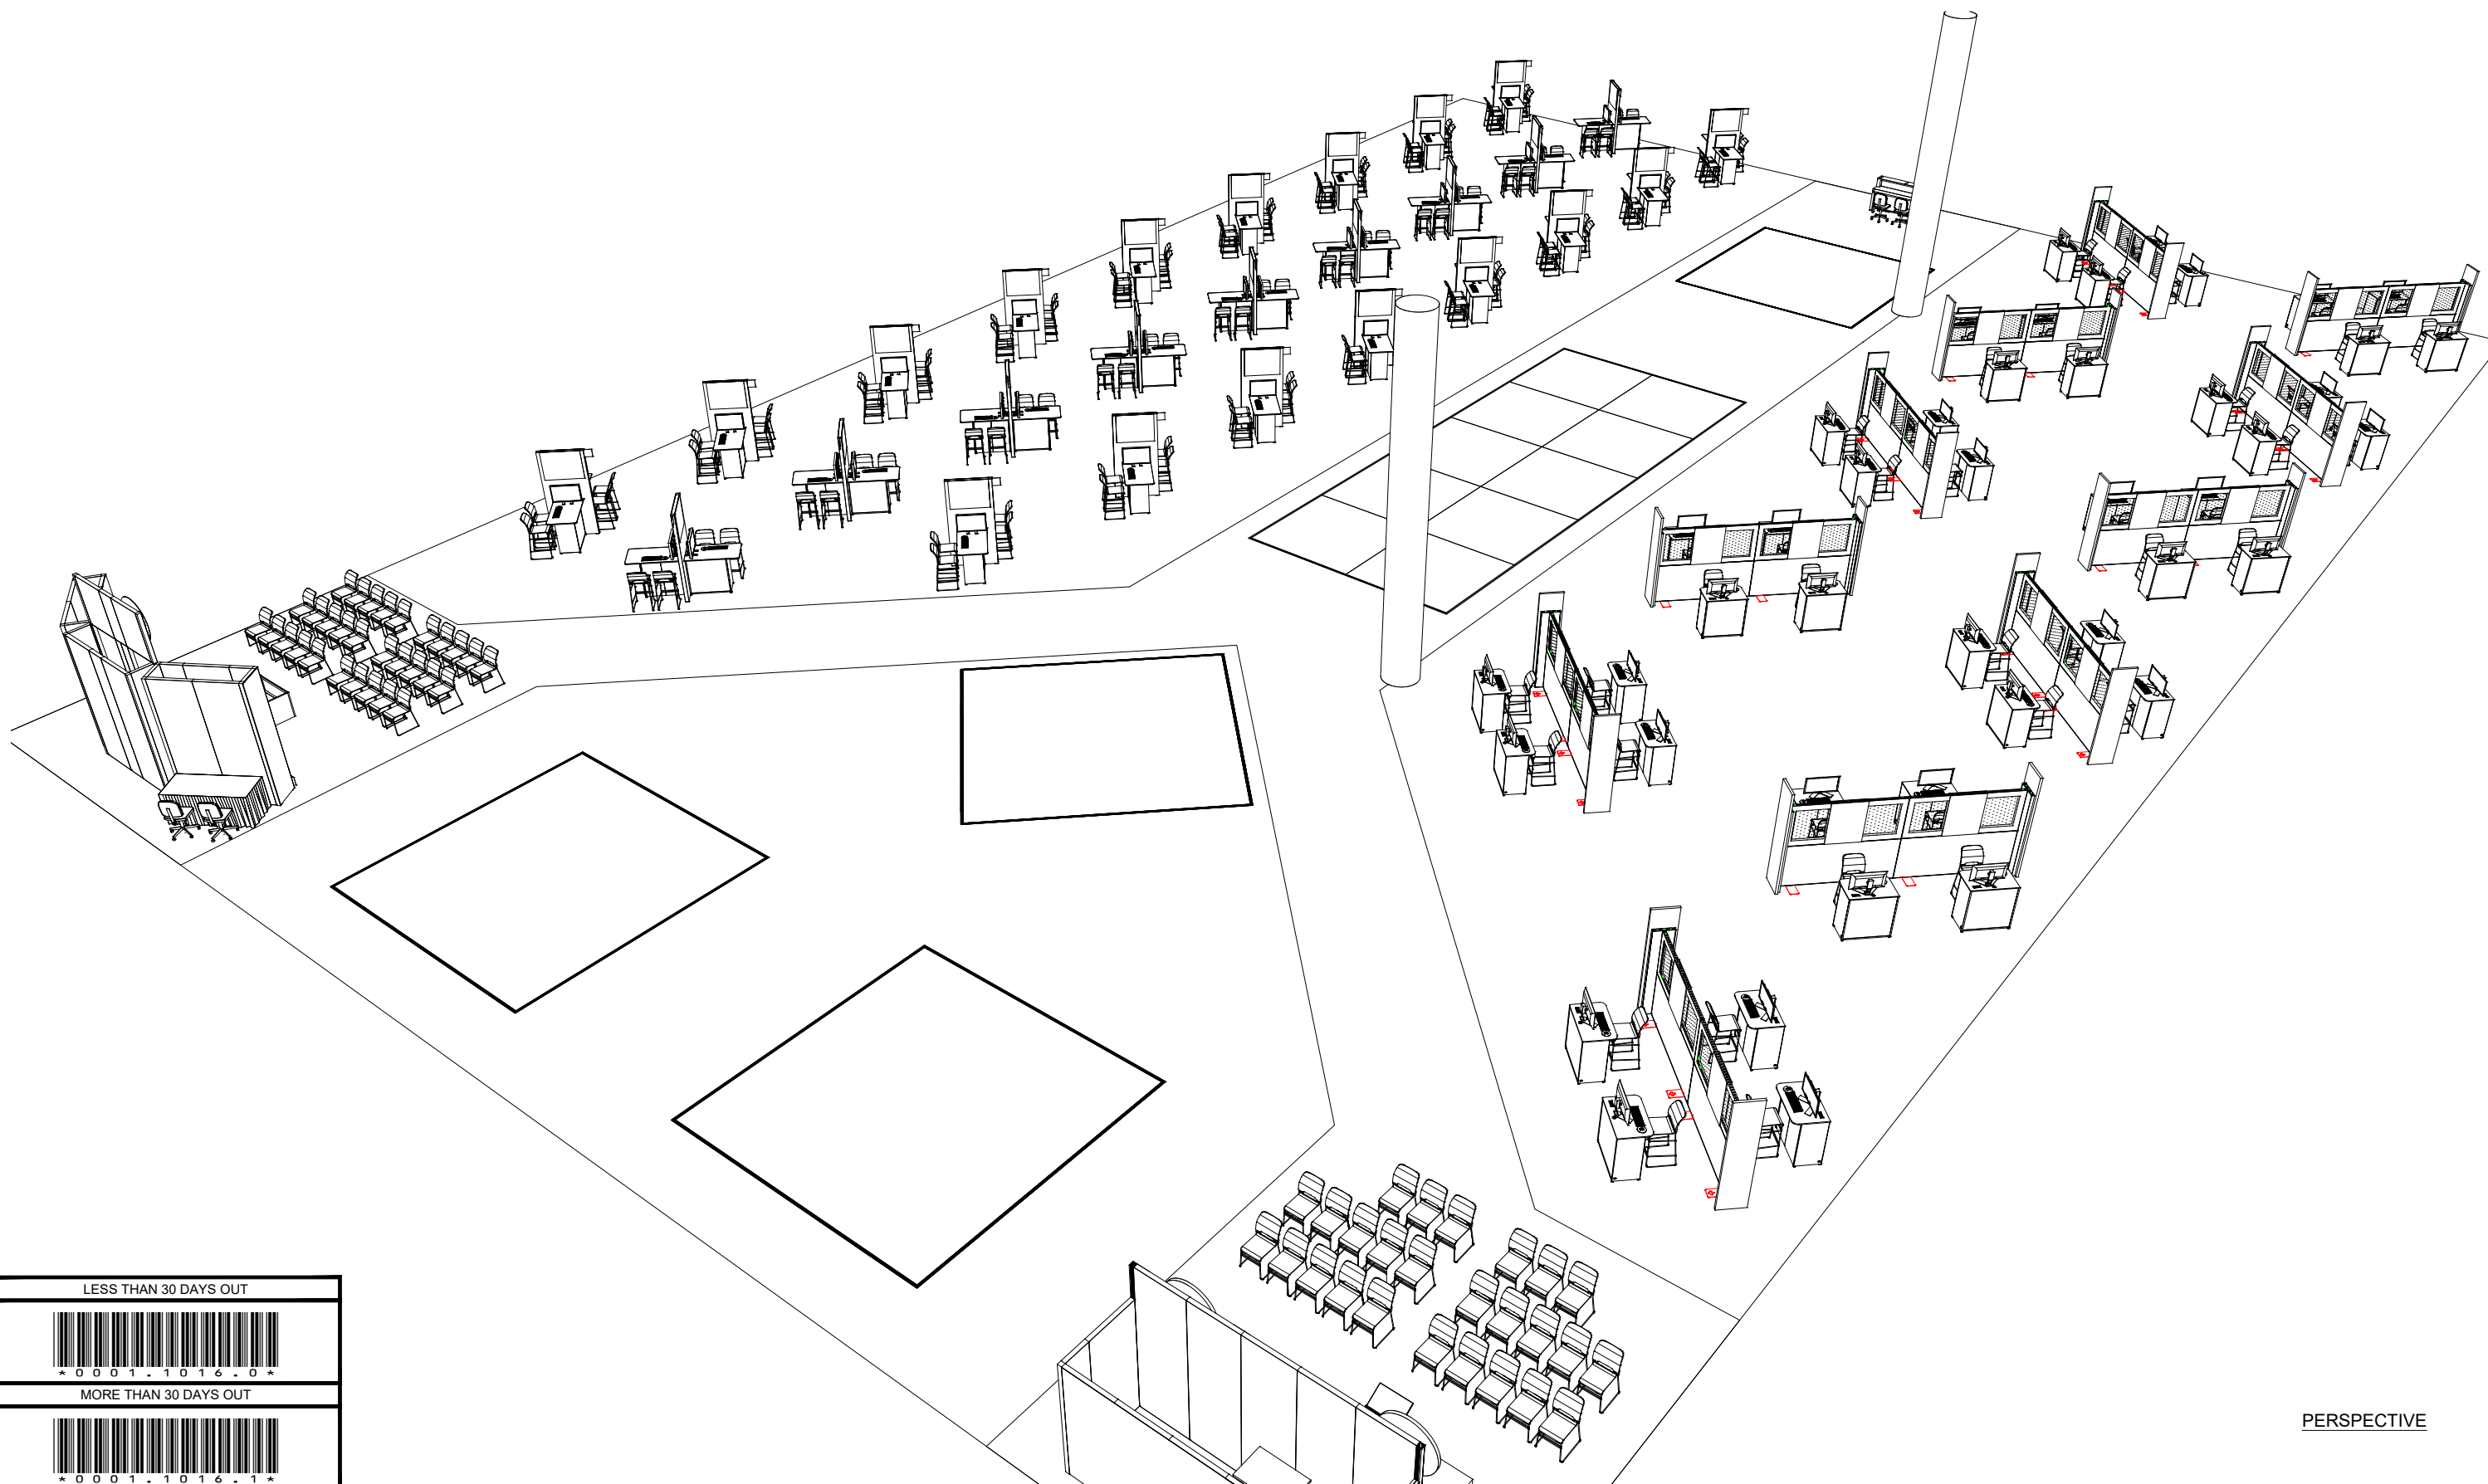

INNOVATION KIOSKS: 52
START UP KIOSKS: 44
10 X 10 TURNKEYS: 10
20 X 20 TURNKEYS: 4
MARKET DEBUT SEATING: 26
SPECIALTY PAV SEATING: 30

PLAN VIEW

INNOVATION KIOSKS: 52
START UP KIOSKS: 44
10 X 10 TURNKEYS: 10
20 X 20 TURNKEYS: 4
MARKET DEBUT SEATING: 26
SPECIALTY PAV SEATING: 30

PLAN VIEW

PRELIMINARY - NOT FOR PRODUCTION

OVERALL FLOORPLAN

LESS THAN 30 DAYS OUT

MORE THAN 30 DAYS OUT

PERSPECTIVE

PERSPECTIVE

LESS THAN 30 DAYS OUT

* 0 0 0 1 - 1 0 1 6 - 0 *

MORE THAN 30 DAYS OUT

* 0 0 0 1 - 1 0 1 6 - 1 *

PERSPECTIVE

LESS THAN 30 DAYS OUT

MORE THAN 30 DAYS OUT