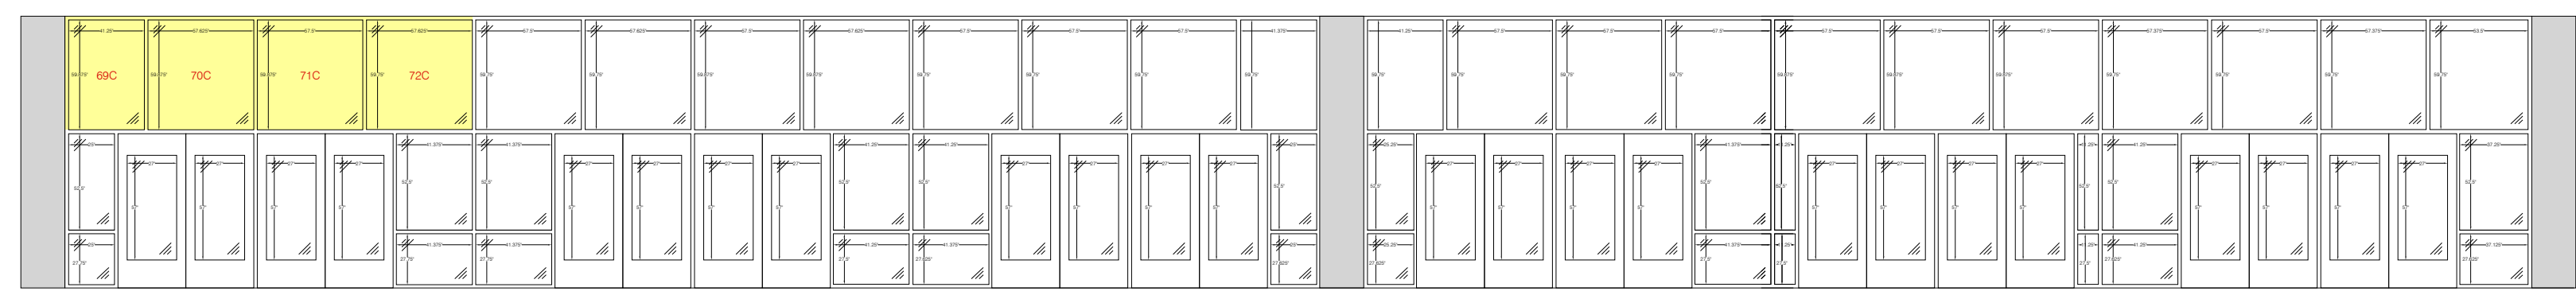

69 70 71 72 73 74 75 76 77 78 79 80 81 82 83 84 85 86 87 88 89 90 91

The framework or space between the window panes is 2.5" wide.

Window Grid / W69-72

North Hall - South Facing