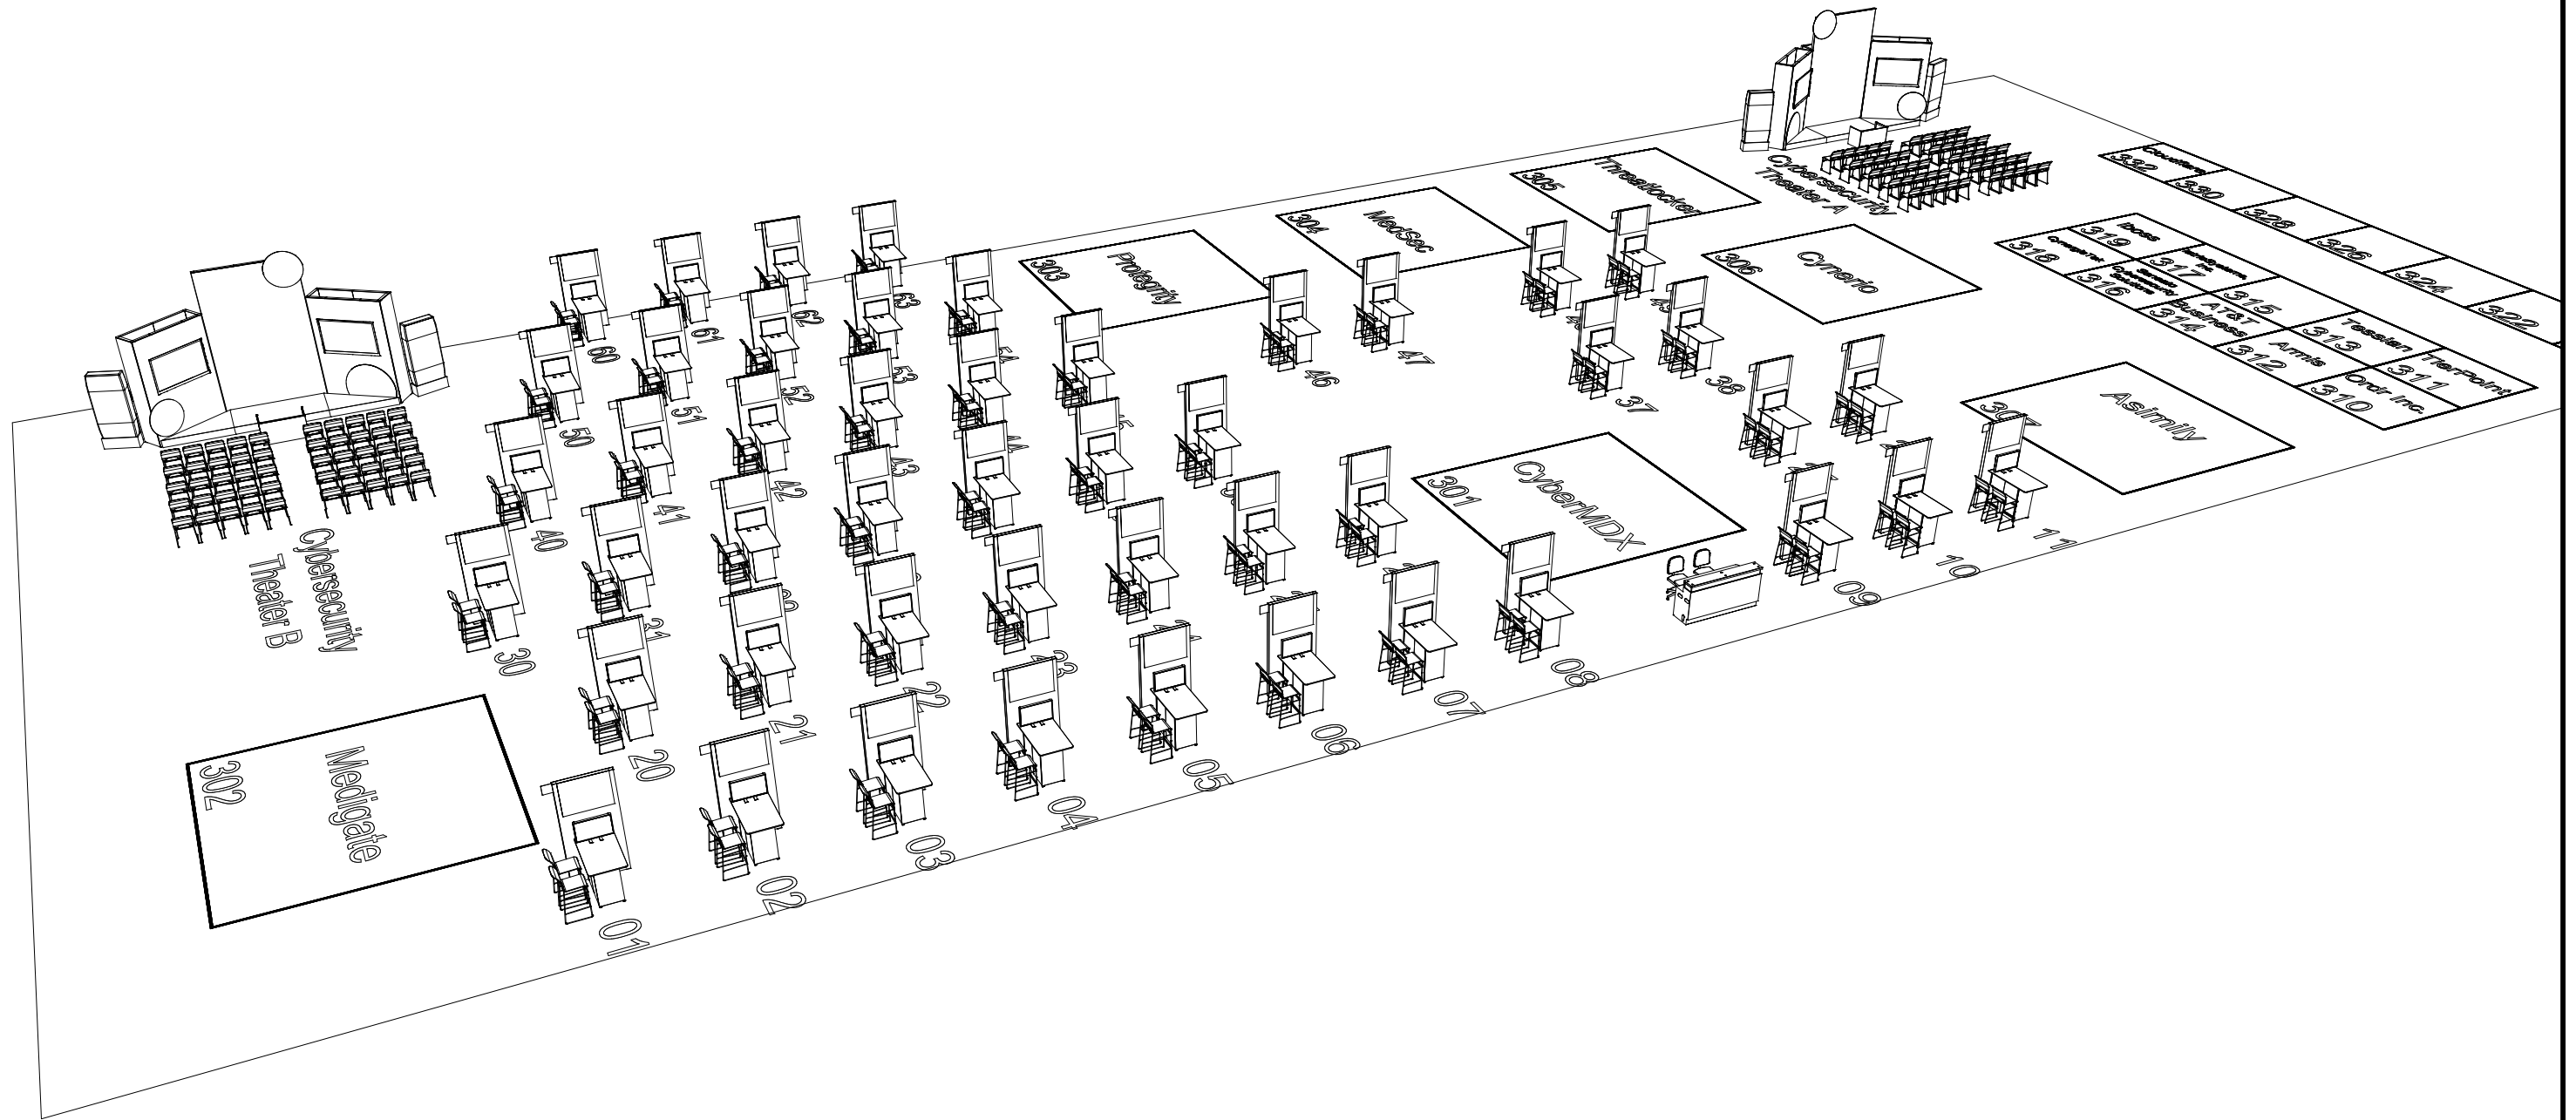

PLAN VIEW
Scale: 1/16" = 1'-0"

PLAN VIEW
Scale: 1/16" = 1'-0"

KIOSKS = 48
10x10 BOOTHS = 17
20x20 BOOTHS = 7

OVERALL FLOORPLAN
Scale: 1/32" = 1'-0"

LESS THAN 30 DAYS OUT

* 0 0 5 0 9 1 8 1 0 1 . 1 0 1 6 . 0 *

MORE THAN 30 DAYS OUT

* 0 0 5 0 9 1 8 1 0 1 . 1 0 1 6 . 1 *

PERSPECTIVE

PERSPECTIVE

LESS THAN 30 DAYS OUT

* 0 0 5 0 9 1 8 1 0 1 . 1 0 1 6 . 0 *

MORE THAN 30 DAYS OUT

* 0 0 5 0 9 1 8 1 0 1 . 1 0 1 6 . 1 *

LESS THAN 30 DAYS OUT

0050918101.1016.0

MORE THAN 30 DAYS OUT

0050918101.1016.1