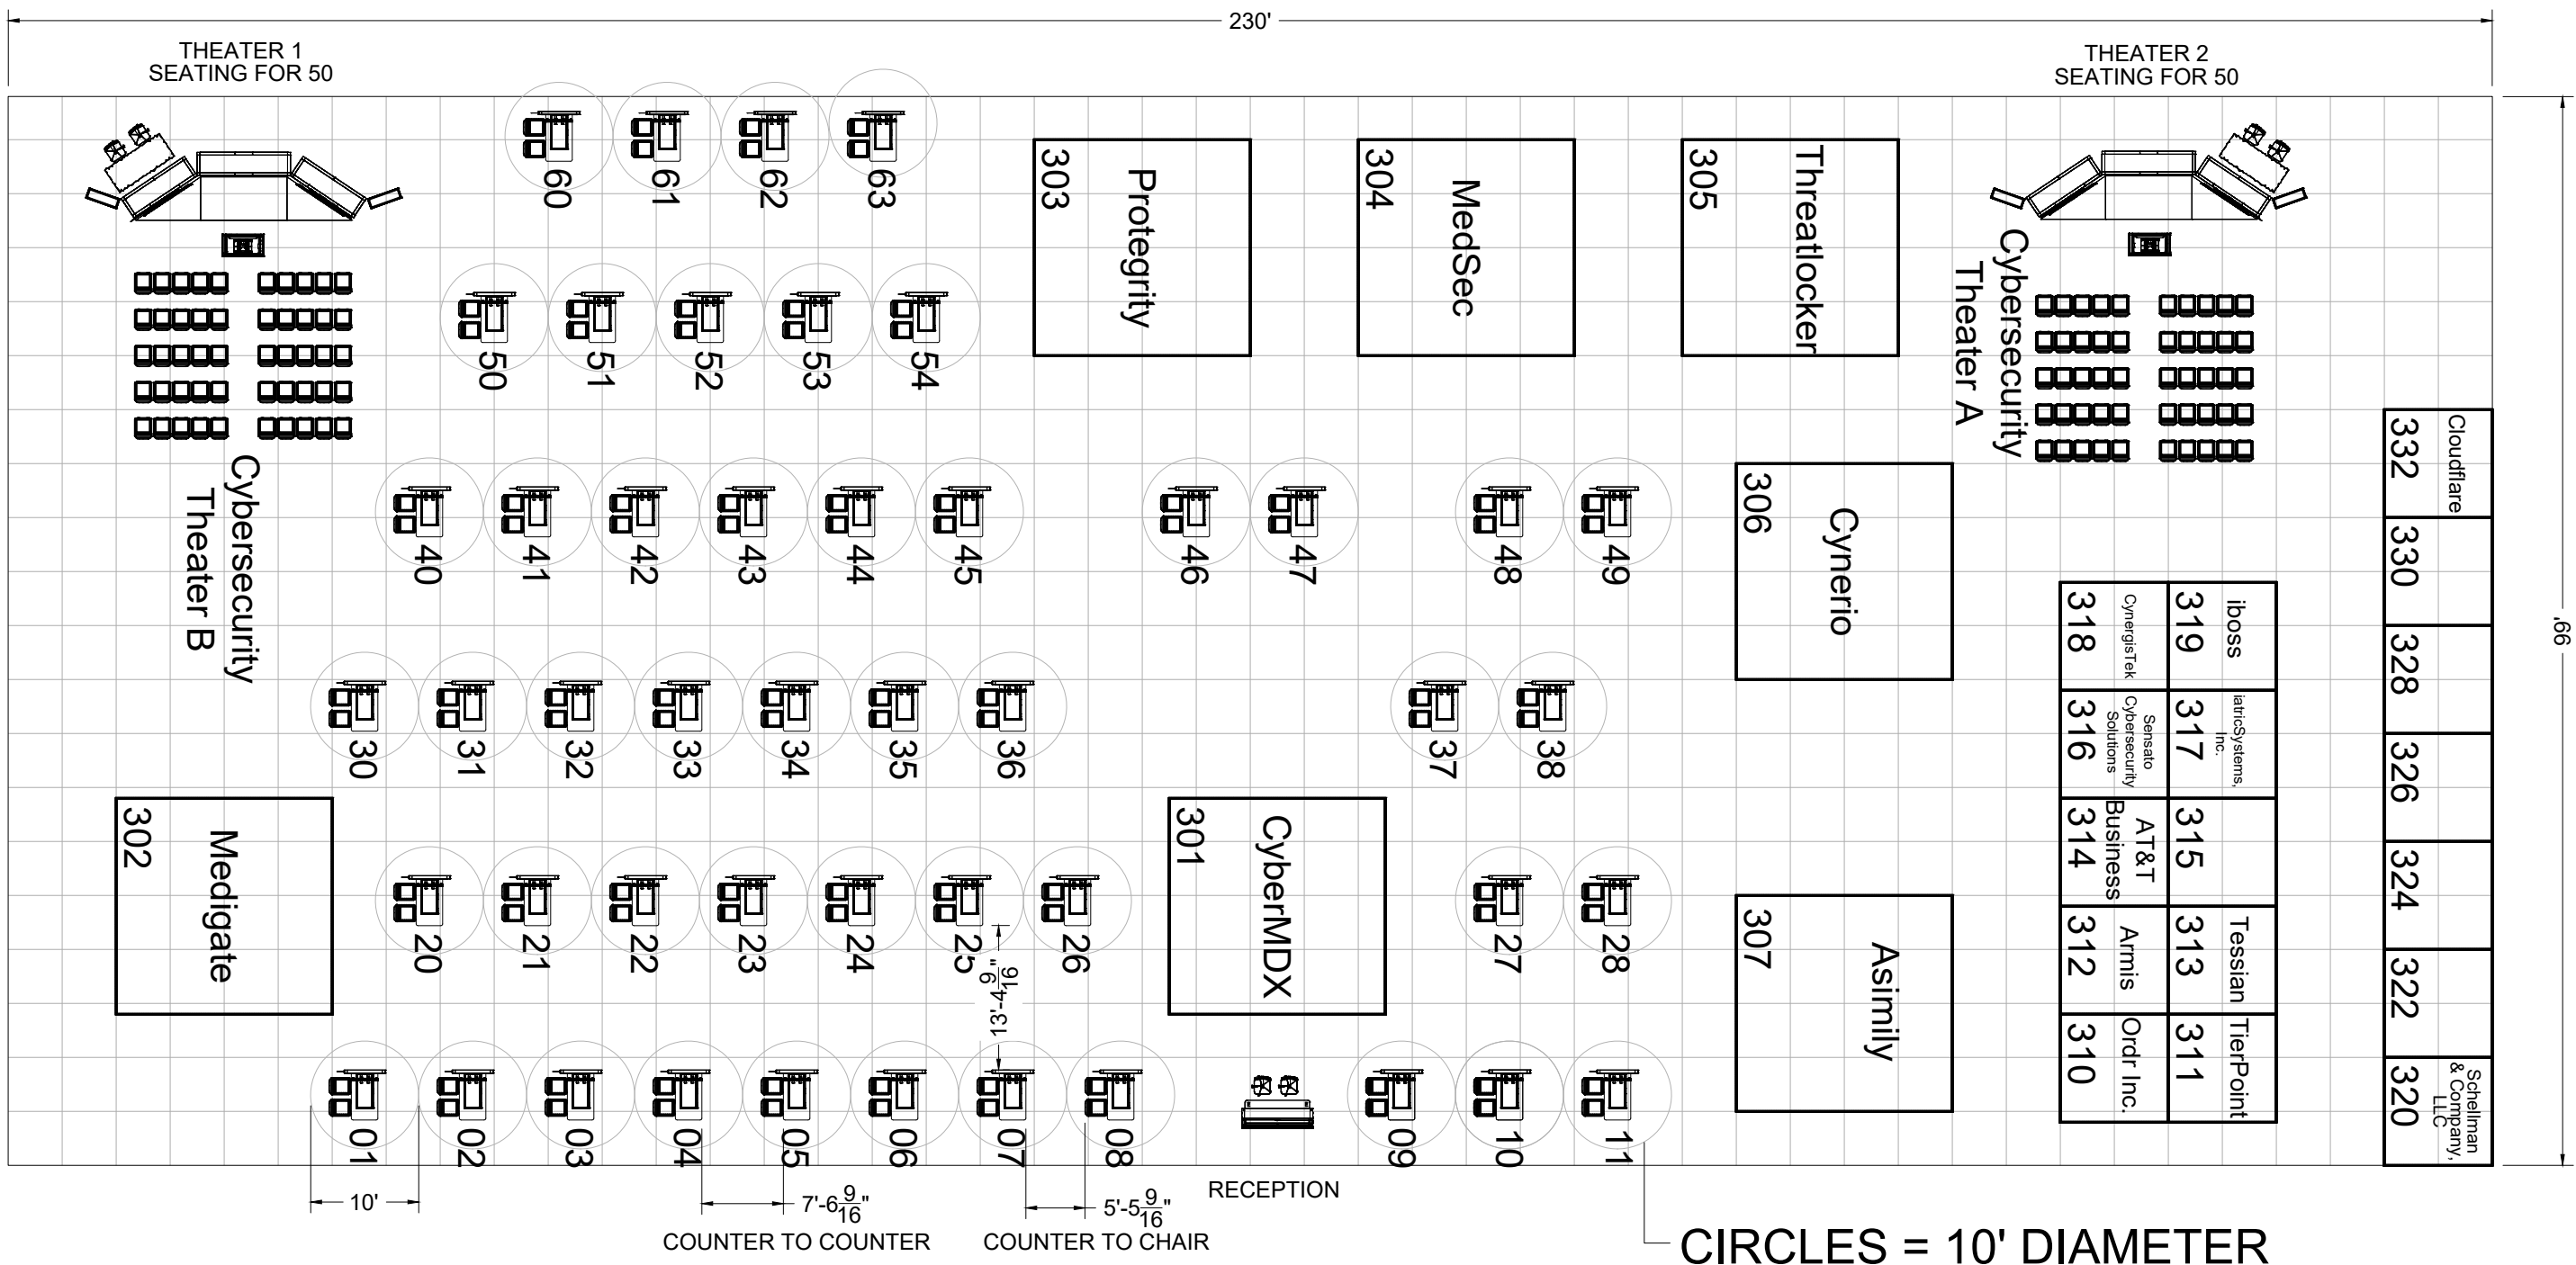

PLAN VIEW
Scale: 1/16" = 1'-0"

PLAN VIEW
Scale: 1/16" = 1'-0"

KIOSKS = 48
10x10 BOOTHS = 17
20x20 BOOTHS = 7

OVERALL FLOORPLAN
Scale: 1/32" = 1'-0"

LESS THAN 30 DAYS OUT

* 0 0 5 0 9 1 8 1 0 1 . 1 0 1 6 . 0 *

MORE THAN 30 DAYS OUT

* 0 0 5 0 9 1 8 1 0 1 . 1 0 1 6 . 1 *

PERSPECTIVE

PERSPECTIVE

LESS THAN 30 DAYS OUT

* 0 0 5 0 9 1 8 1 0 1 . 1 0 1 6 . 0 *

MORE THAN 30 DAYS OUT

* 0 0 5 0 9 1 8 1 0 1 . 1 0 1 6 . 1 *

LESS THAN 30 DAYS OUT

0050918101.1016.0

MORE THAN 30 DAYS OUT

0050918101.1016.1