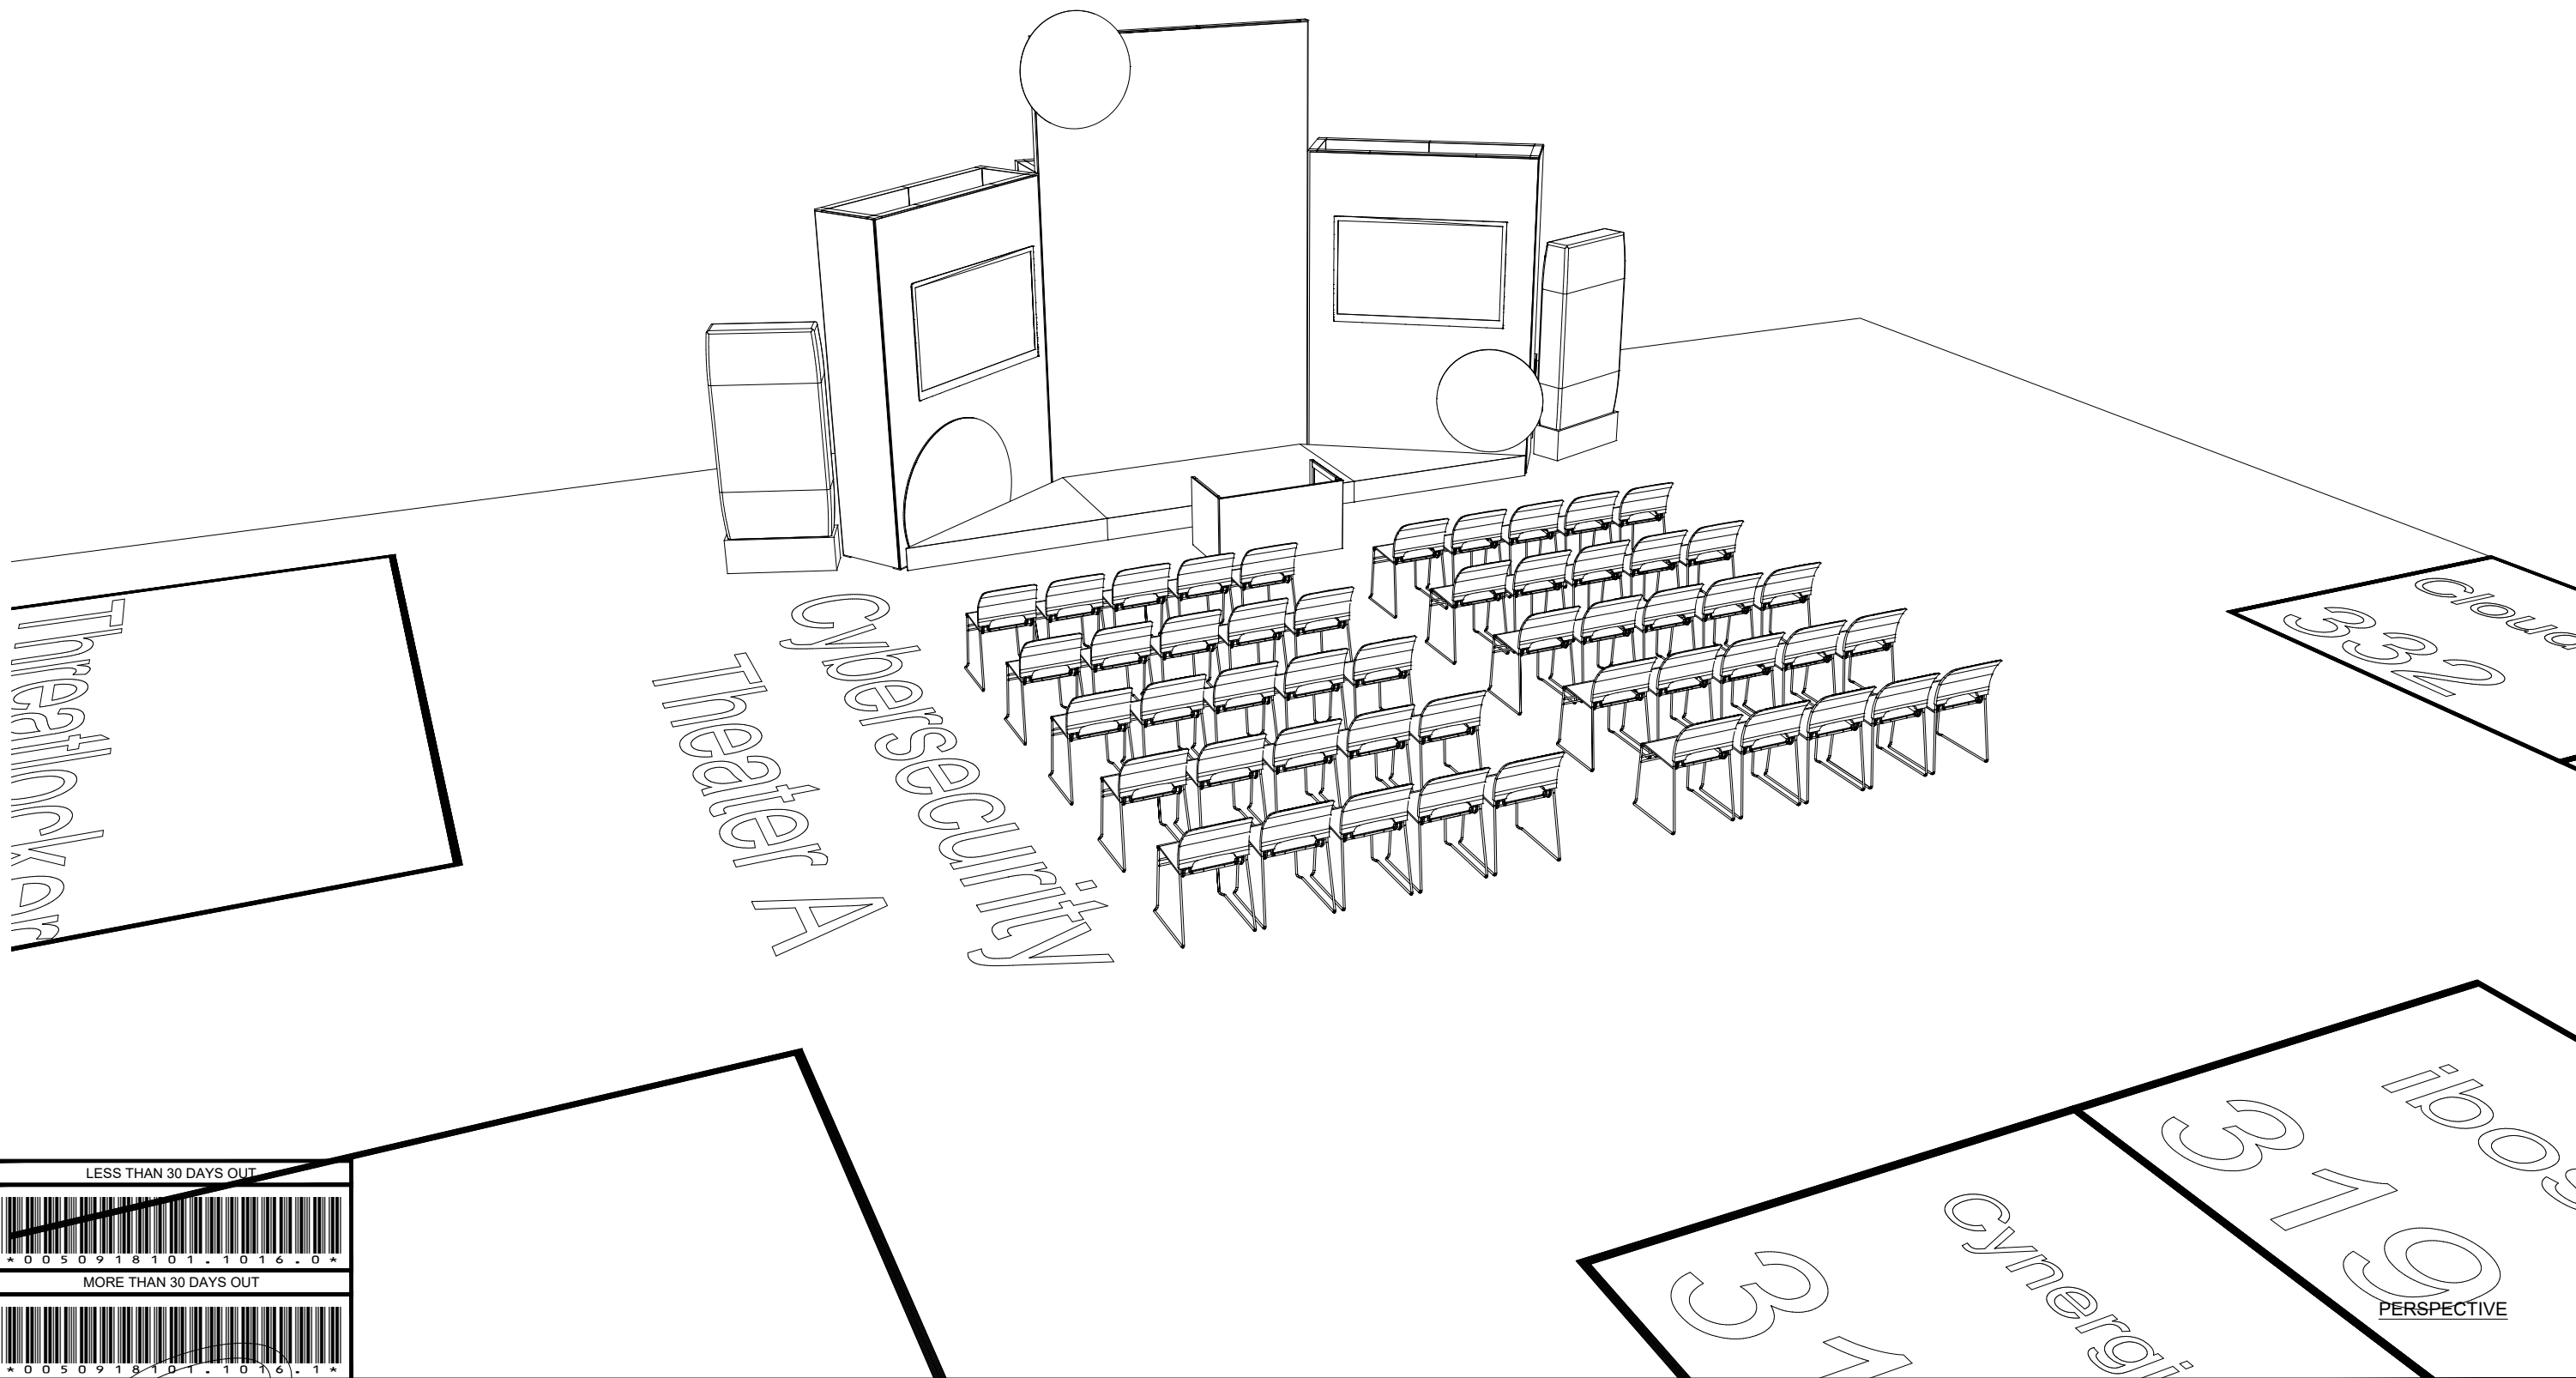

PLAN VIEW
Scale: 1/16" = 1'-0"

PLAN VIEW
Scale: 1/16" = 1'-0"

KIOSKS = 48
10x10 BOOTHS = 17
20x20 BOOTHS = 7

OVERALL FLOORPLAN
Scale: 1/32" = 1'-0"

LESS THAN 30 DAYS OUT

* 0 0 5 0 9 1 8 1 0 1 . 1 0 1 6 . 0 *

MORE THAN 30 DAYS OUT

* 0 0 5 0 9 1 8 1 0 1 . 1 0 1 6 . 1 *

PERSPECTIVE

PERSPECTIVE

LESS THAN 30 DAYS OUT

* 0 0 5 0 9 1 8 1 0 1 . 1 0 1 6 . 0 *

MORE THAN 30 DAYS OUT

* 0 0 5 0 9 1 8 1 0 1 . 1 0 1 6 . 1 *