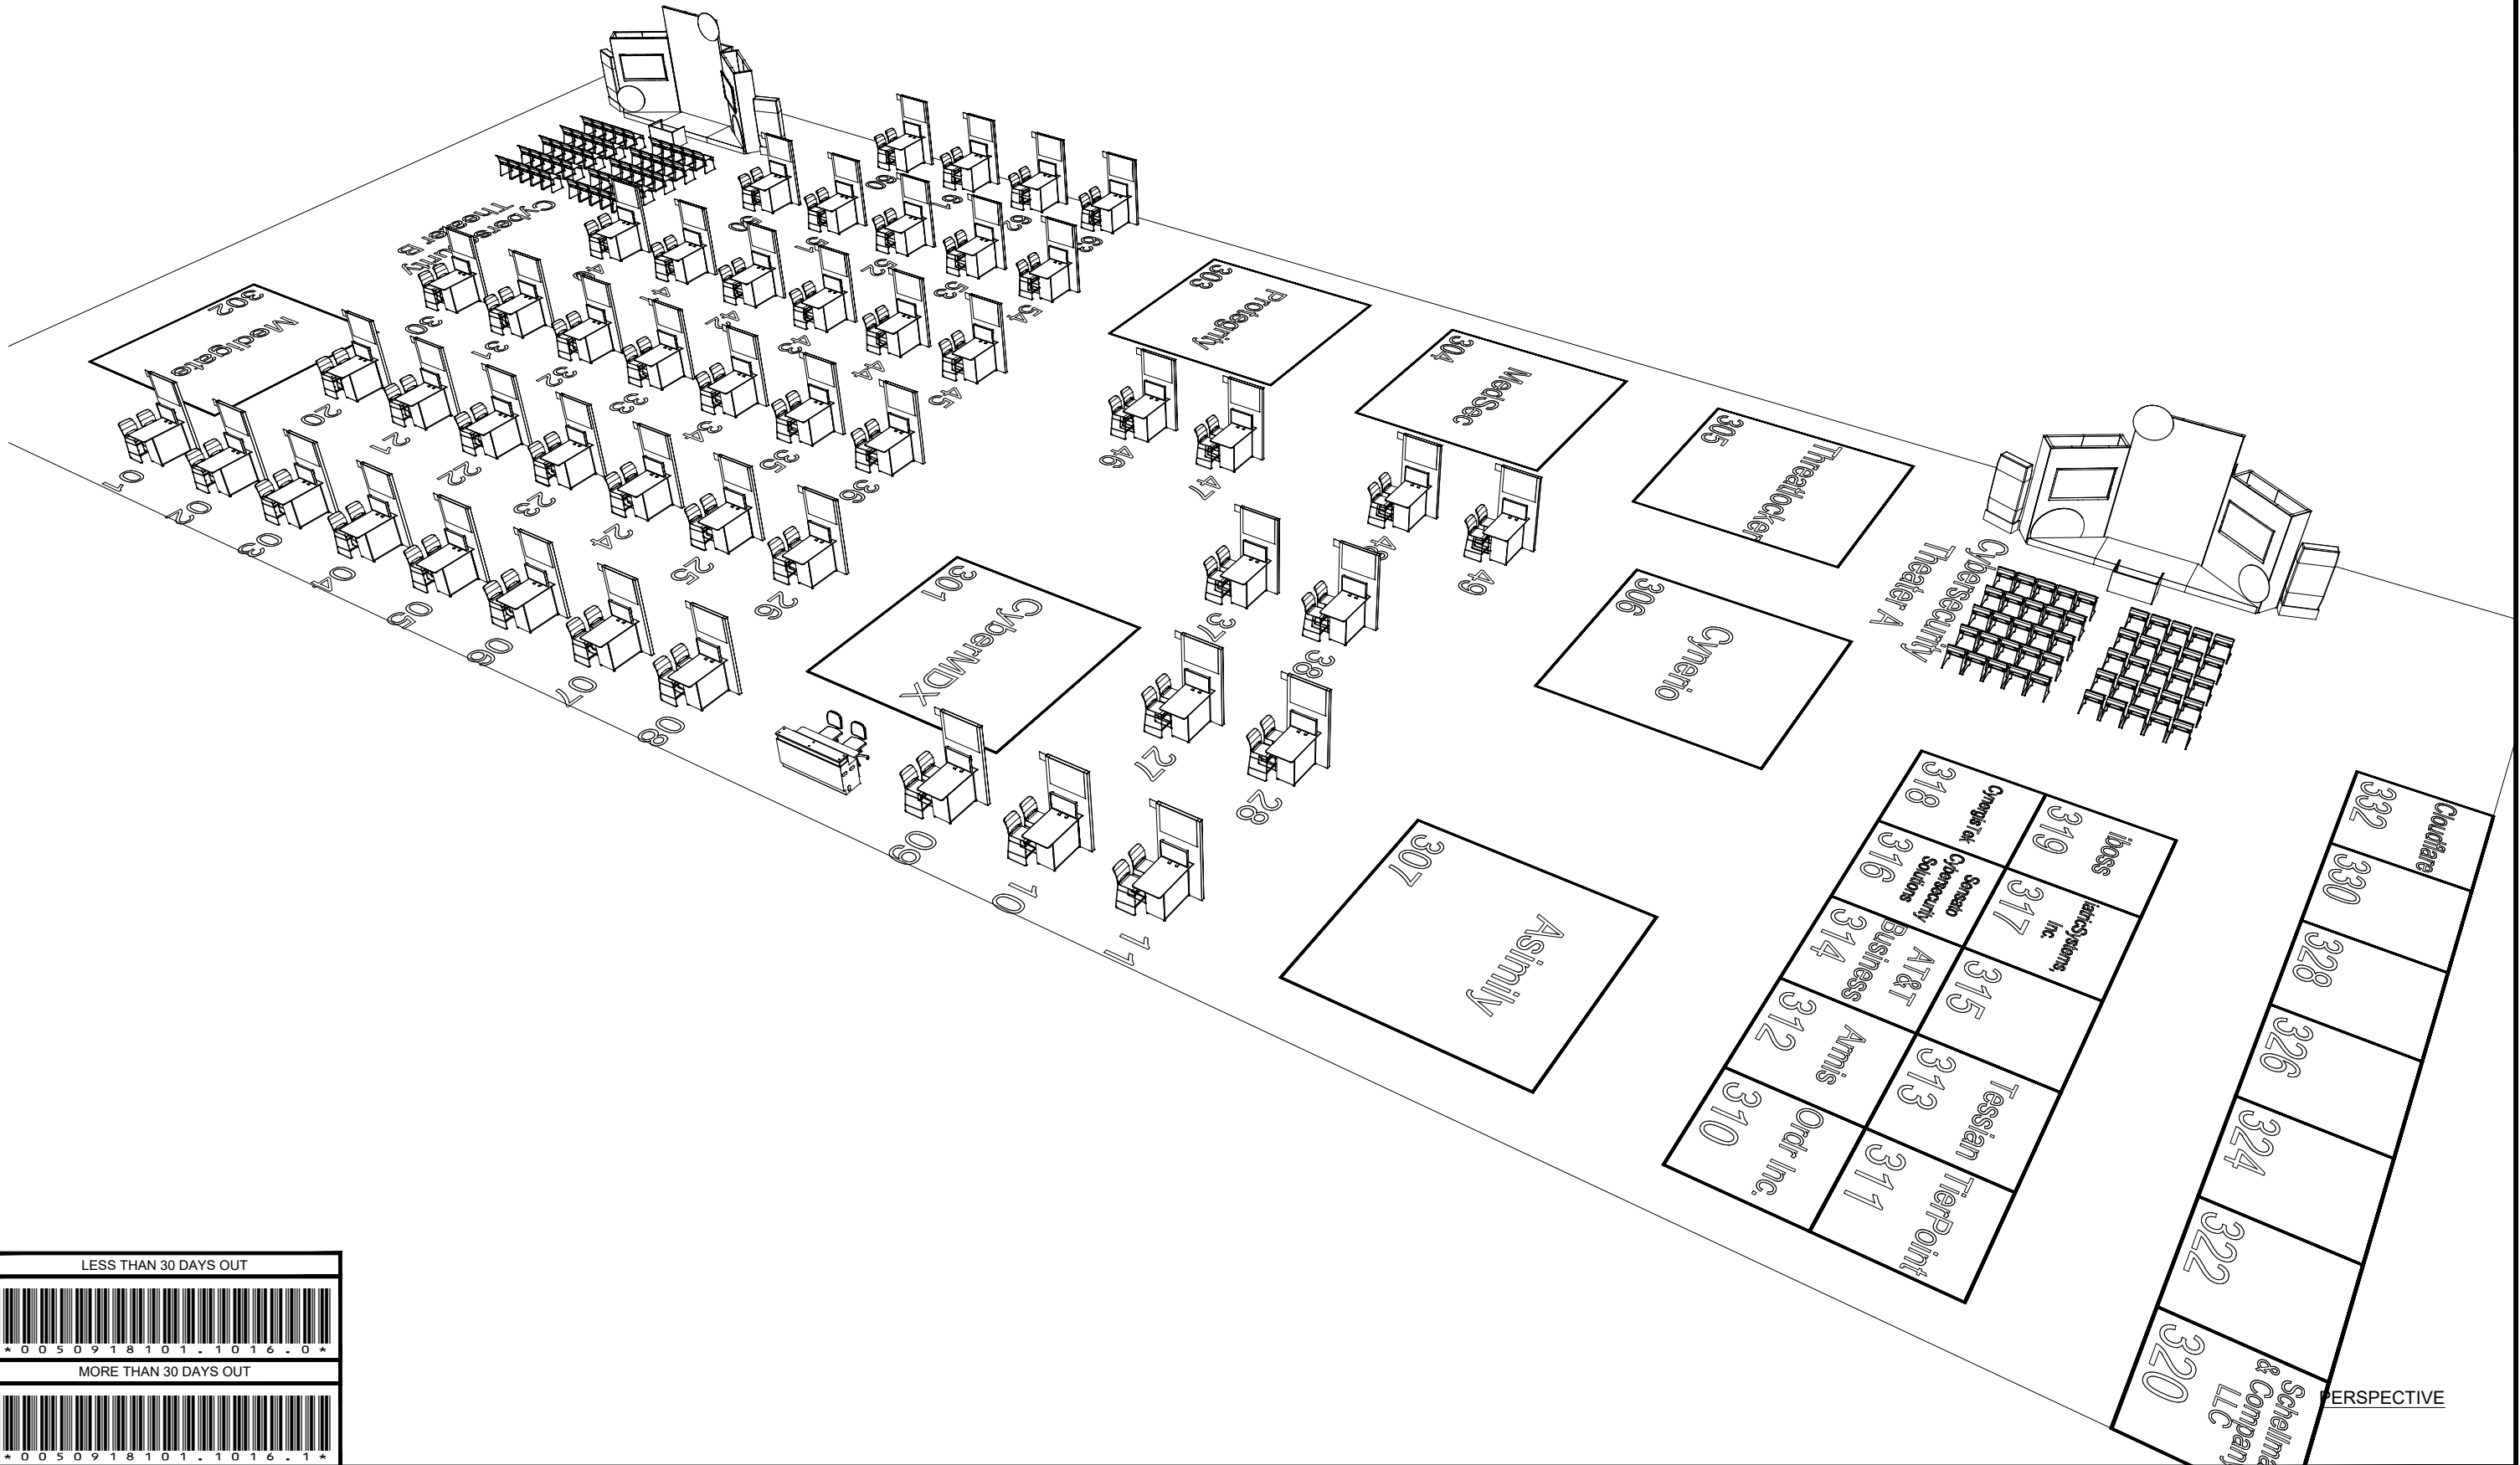

PLAN VIEW
Scale: 1/16" = 1'-0"

PLAN VIEW
Scale: 1/16" = 1'-0"

KIOSKS = 48
10x10 BOOTHS = 17
20x20 BOOTHS = 7

OVERALL FLOORPLAN
Scale: 1/32" = 1'-0"

LESS THAN 30 DAYS OUT

* 0 0 5 0 9 1 8 1 0 1 . 1 0 1 6 . 0 *

MORE THAN 30 DAYS OUT

* 0 0 5 0 9 1 8 1 0 1 . 1 0 1 6 . 1 *

PERSPECTIVE

PERSPECTIVE

LESS THAN 30 DAYS OUT

* 0 0 5 0 9 1 8 1 0 1 . 1 0 1 6 . 0 *

MORE THAN 30 DAYS OUT

* 0 0 5 0 9 1 8 1 0 1 . 1 0 1 6 . 1 *

LESS THAN 30 DAYS OUT

0050918101.1016.0

MORE THAN 30 DAYS OUT

0050918101.1016.1