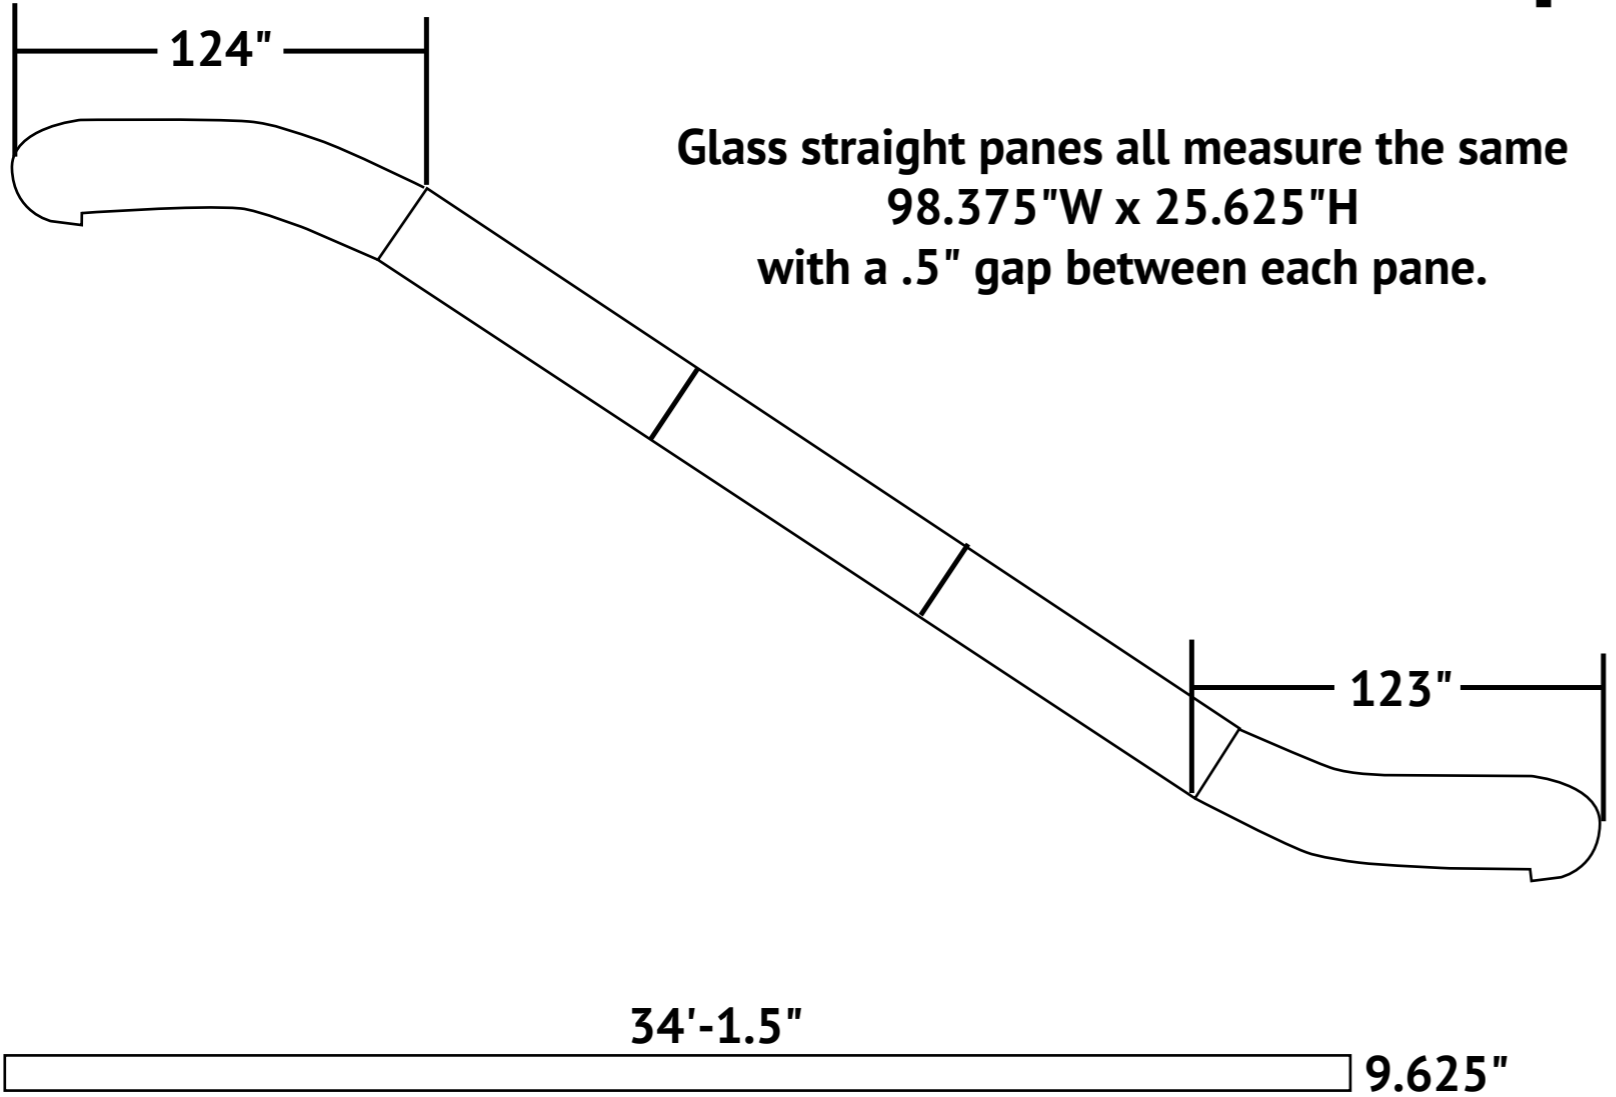

Escalator in between Regency Ballroom and Manatee Springs Room

Glass straight panes all measure the same
 98.375"W x 25.625"H
 with a .5" gap between each pane.

Metal strip between escalators

Right side of Down escalator and both sides of Up escalator have 2 curved pieces of glass and three straight pieces as seen in the diagram above.

Down escalator left side middle glass was broken and replaced with two smaller pieces.