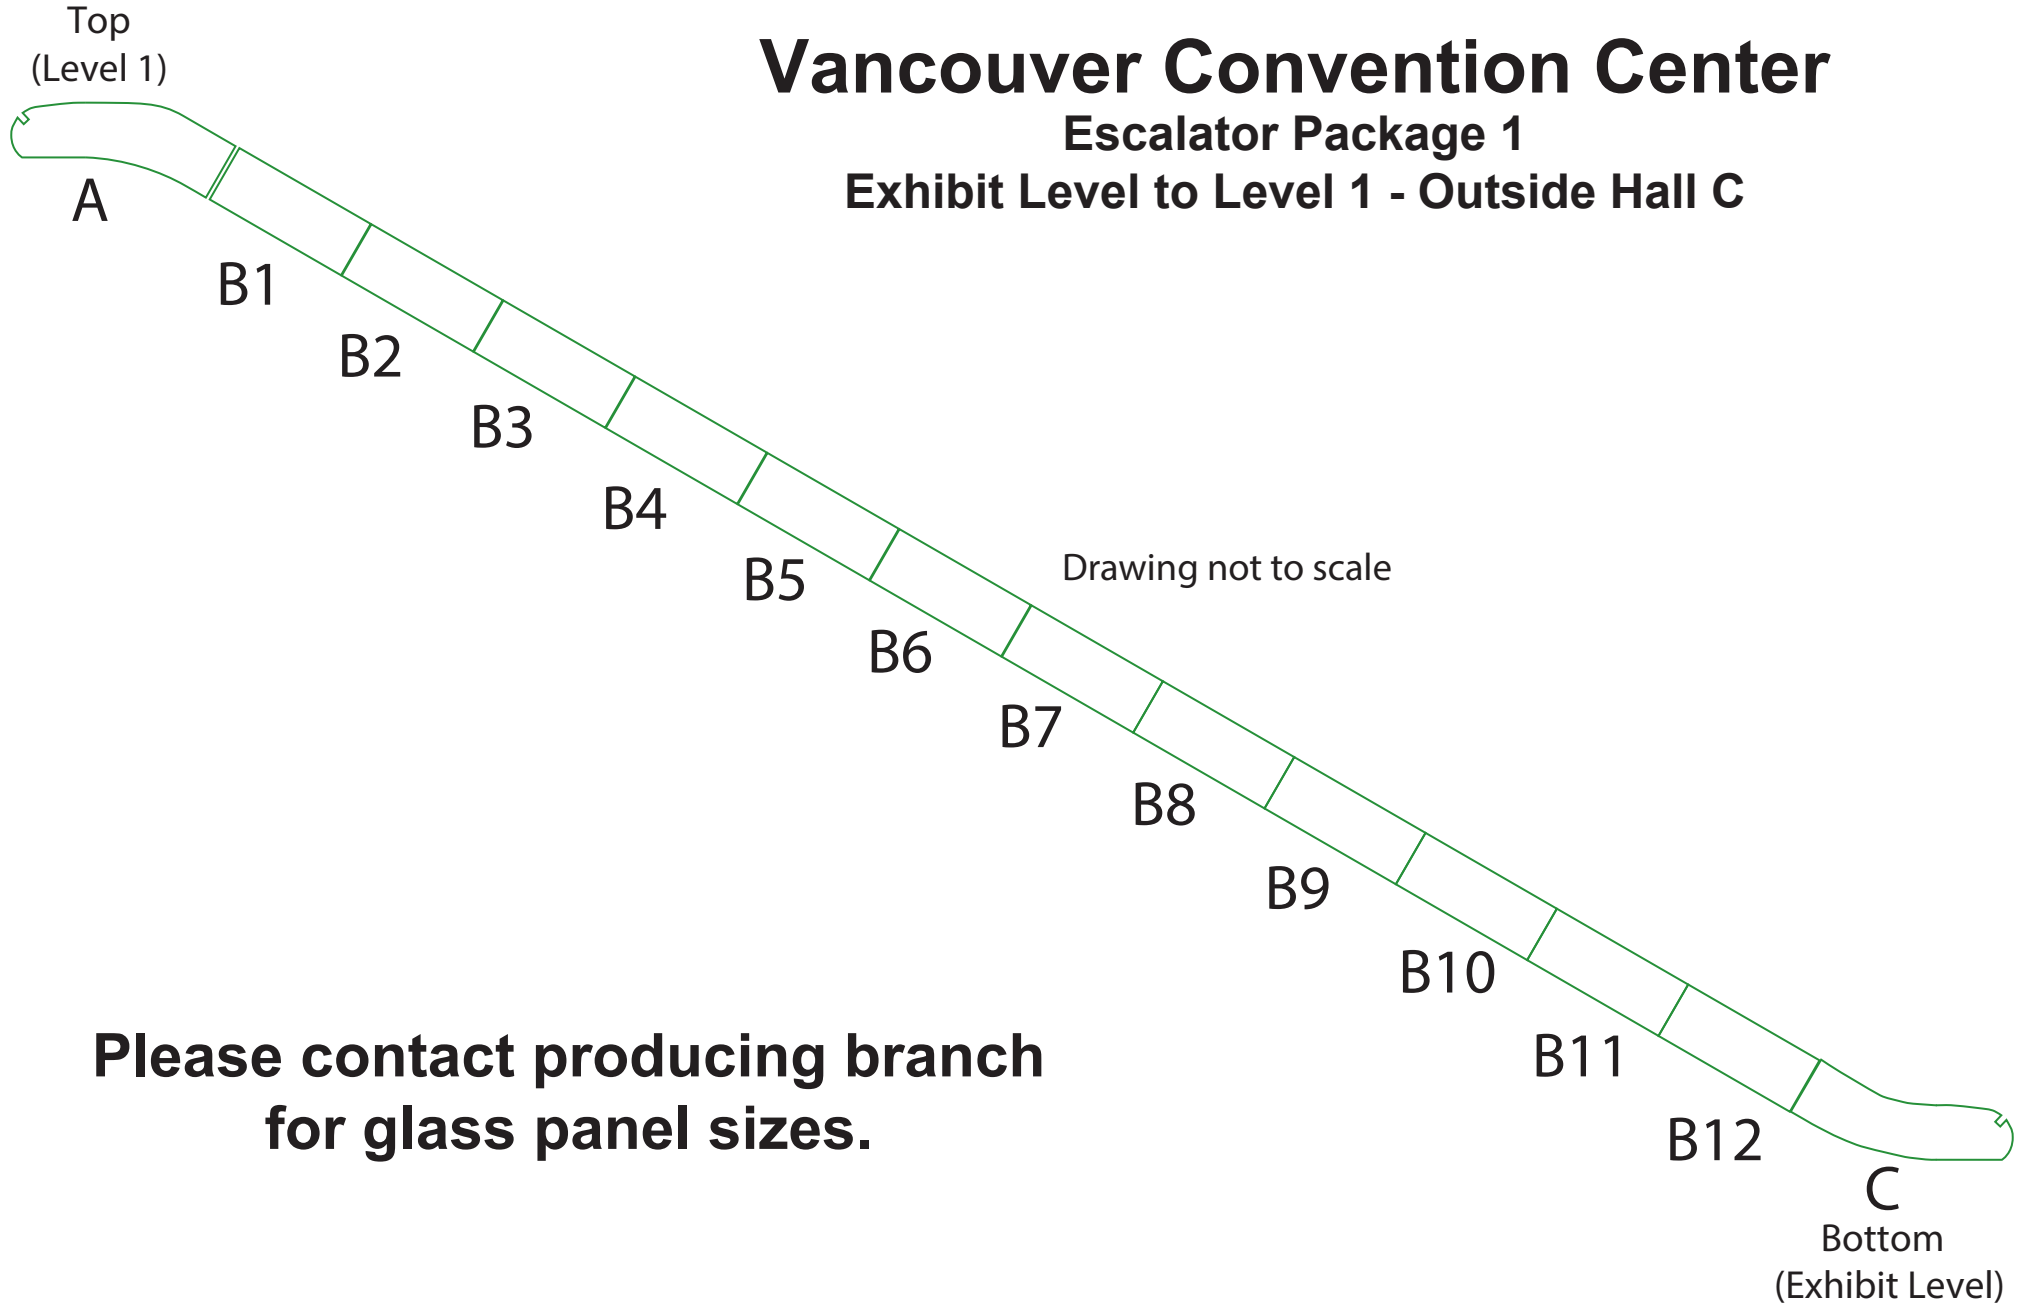

Vancouver Convention Center

Escalator Package 1

Exhibit Level to Level 1 - Outside Hall C

**Please contact producing branch
for glass panel sizes.**