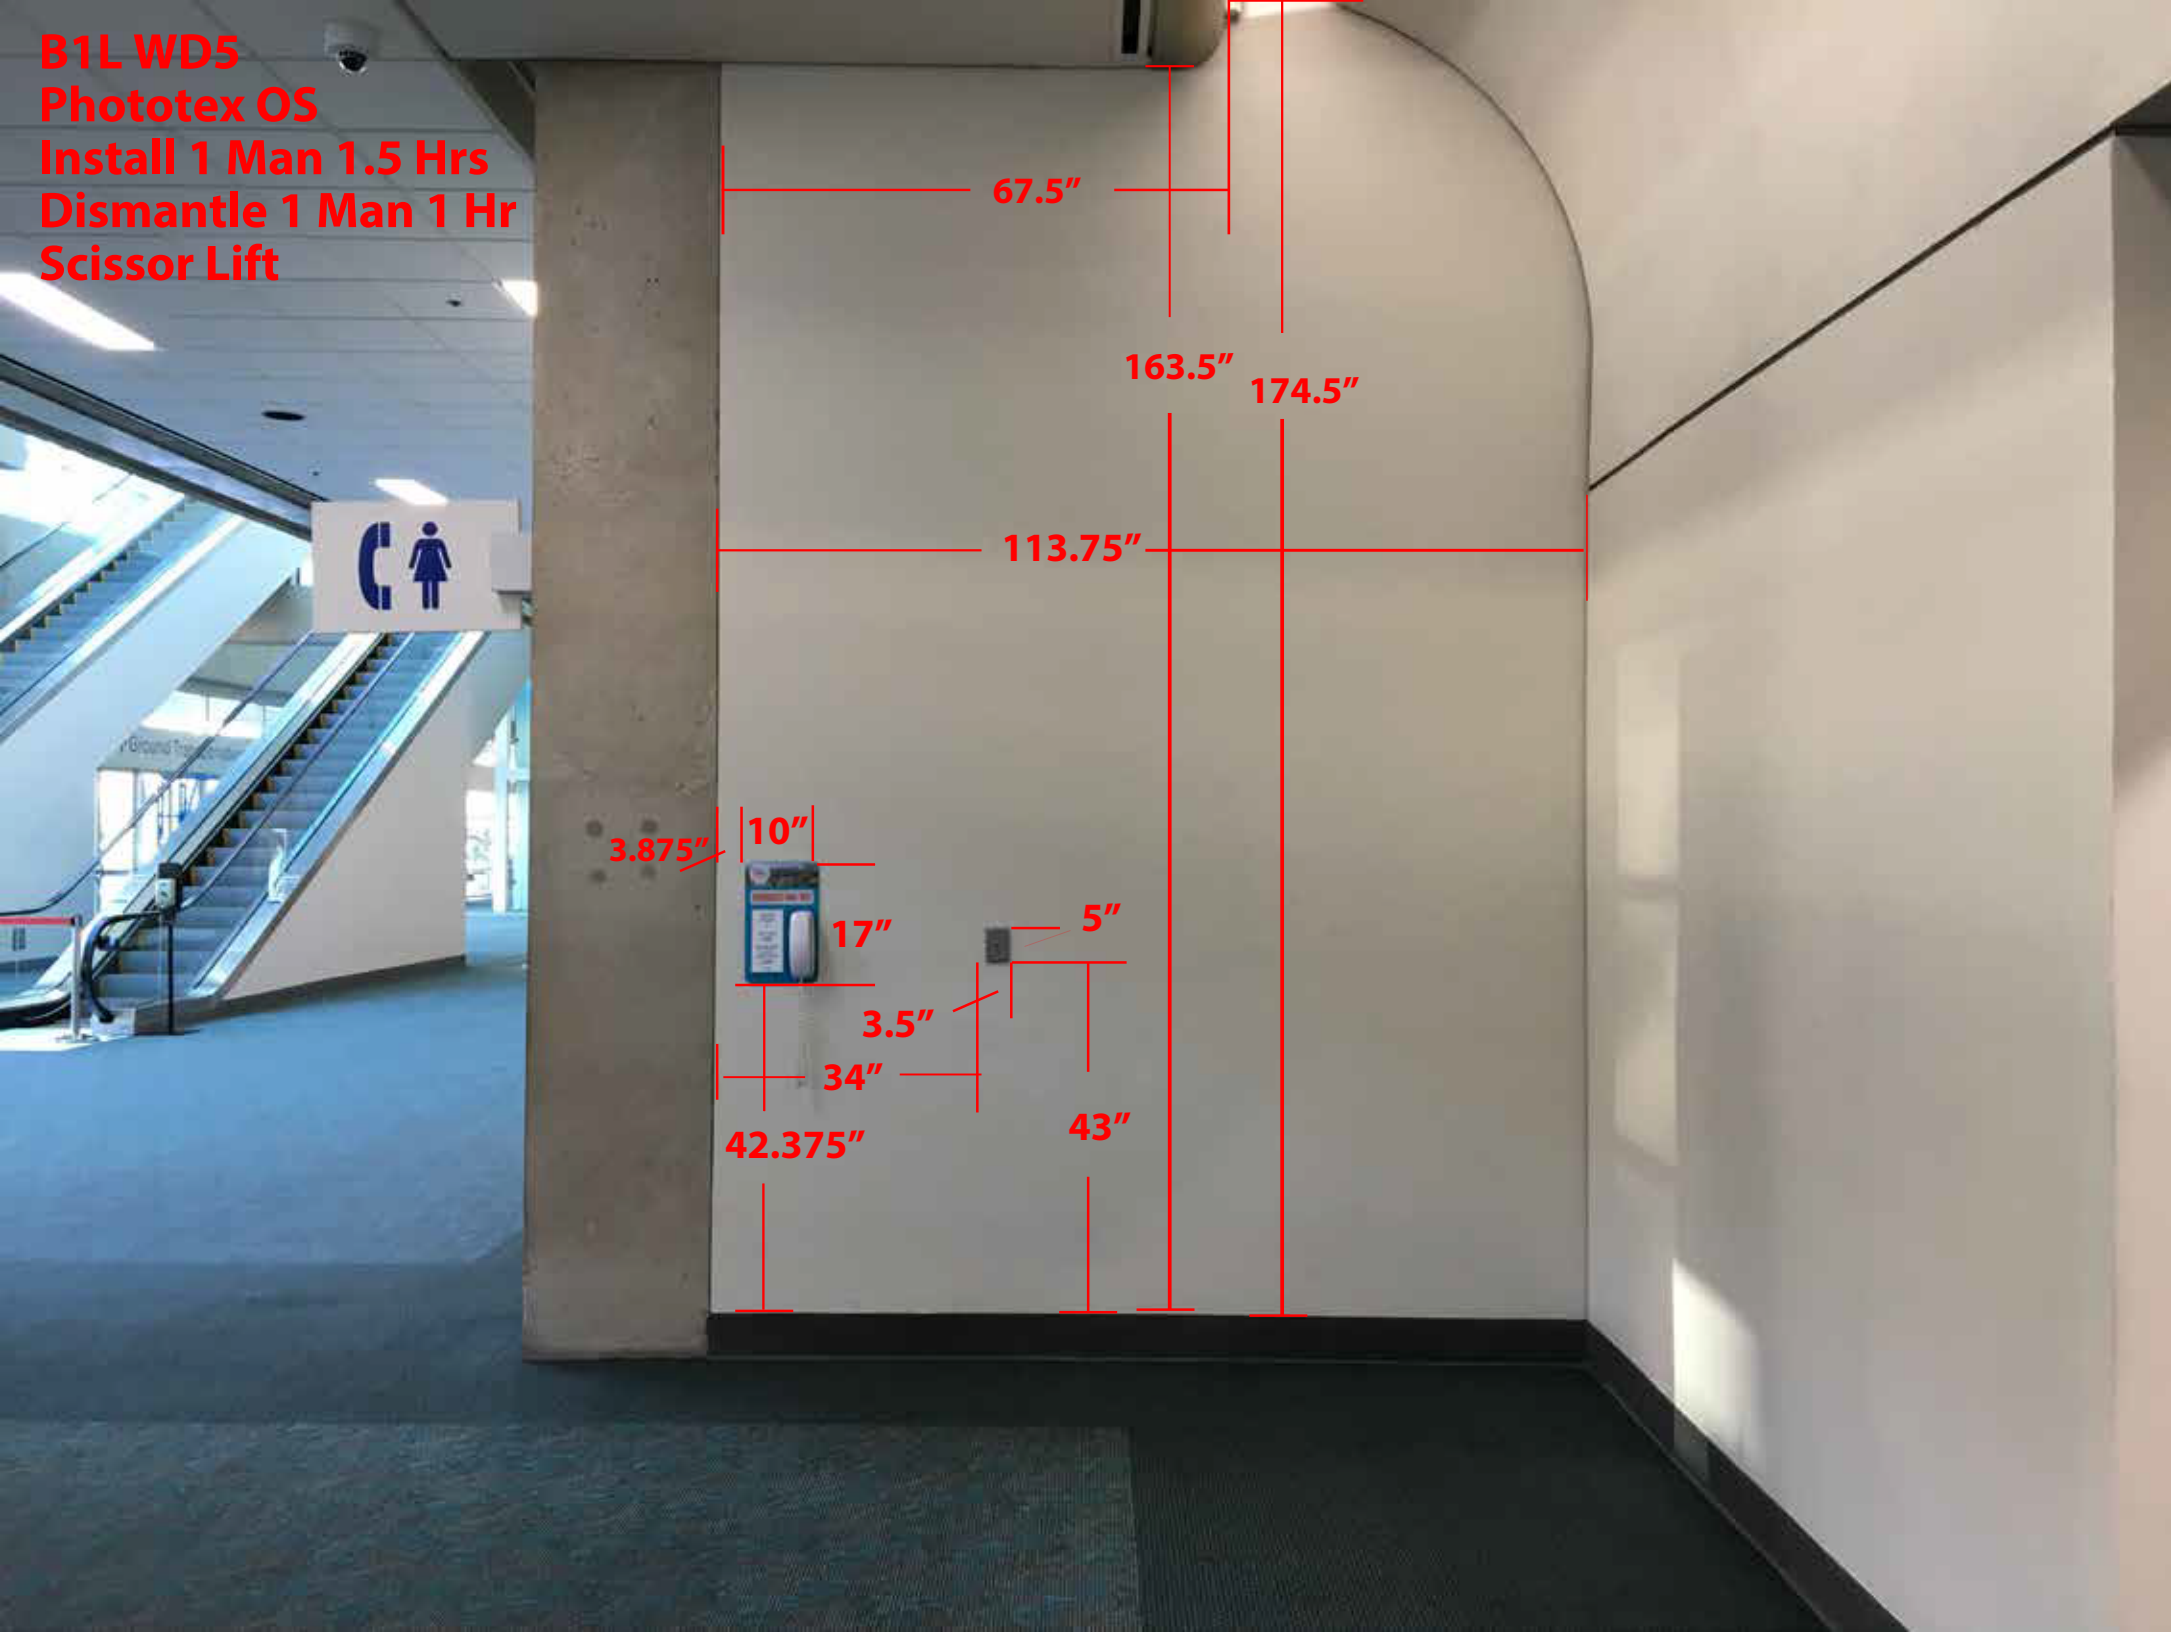

B1L WD5

Phototex OS

Install 1 Man 1.5 Hrs

Dismantle 1 Man 1 Hr

Scissor Lift

67.5"

163.5"

174.5"

113.75"

3.875"

10"

17"

5"

3.5"

34"

42.375"

43"