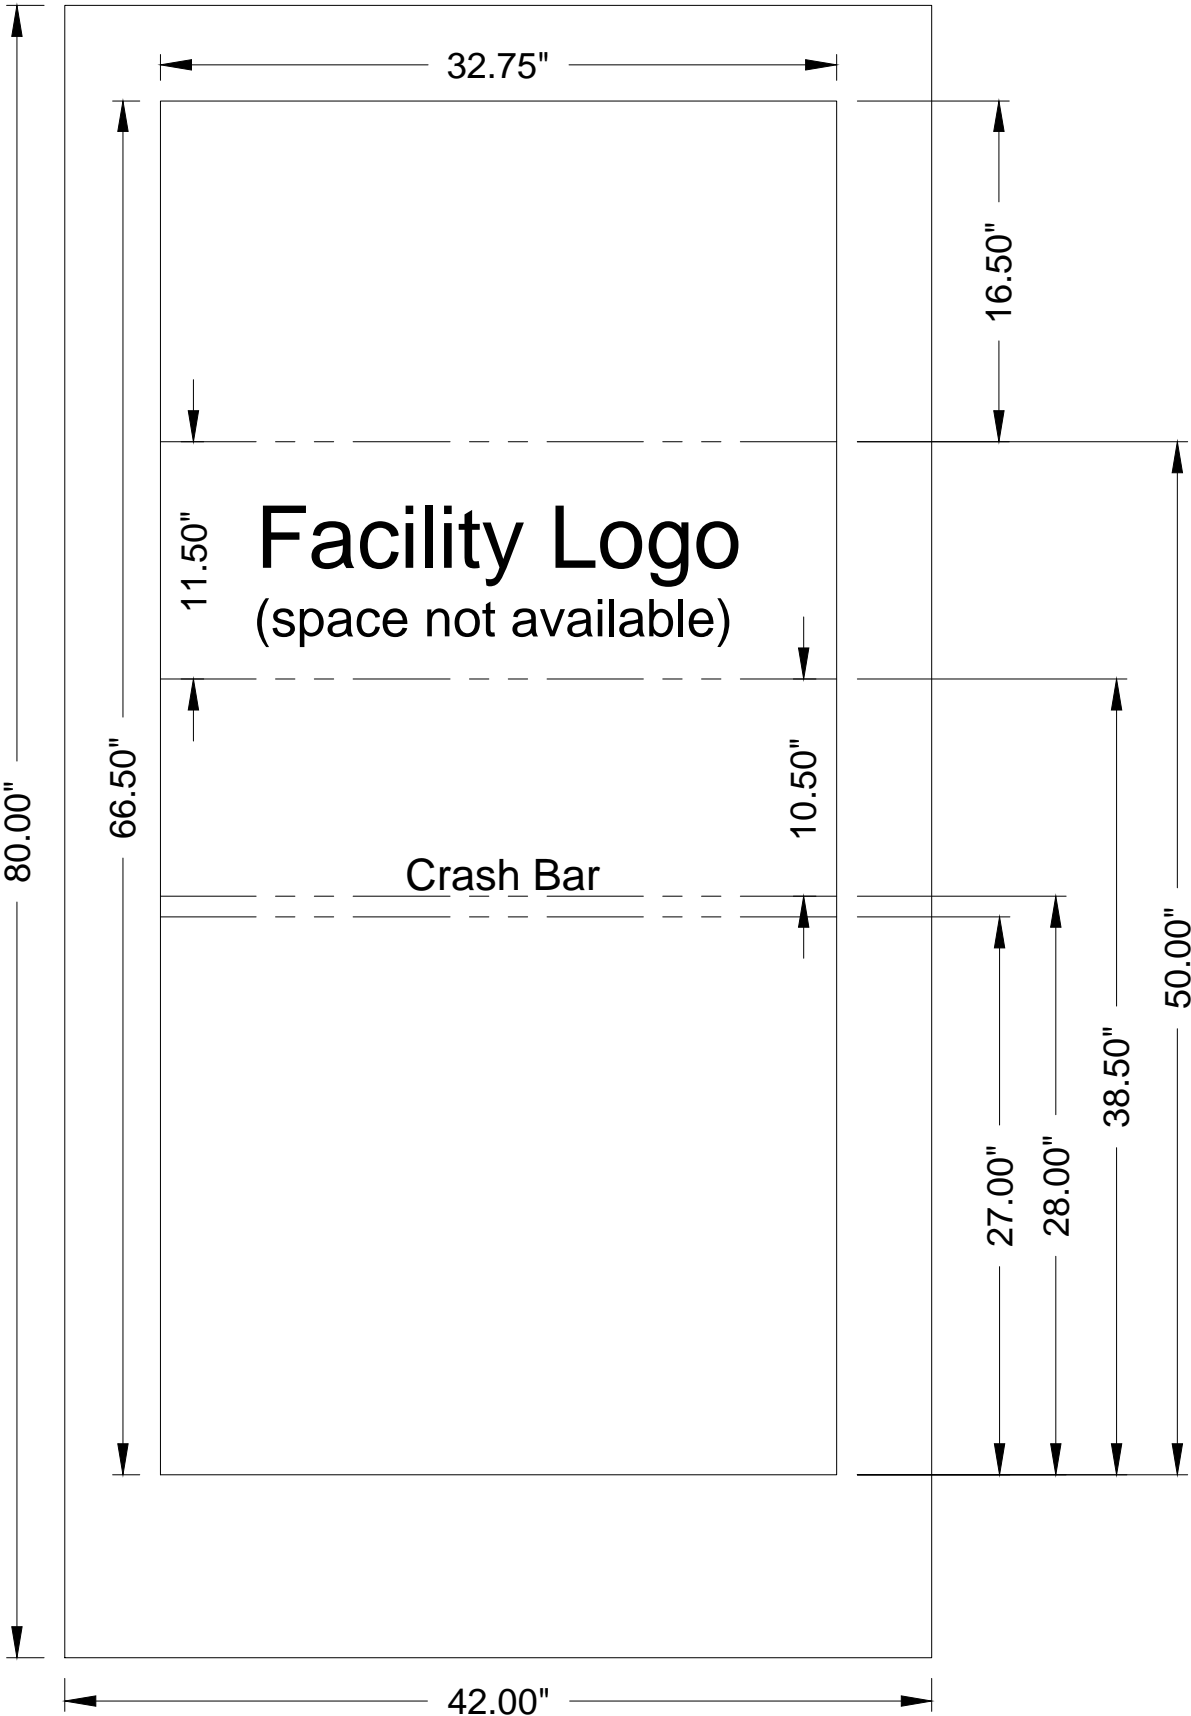

## College Street Entrance / Crash Doors

**Overall Glass**  
(32.75" x 66.5")