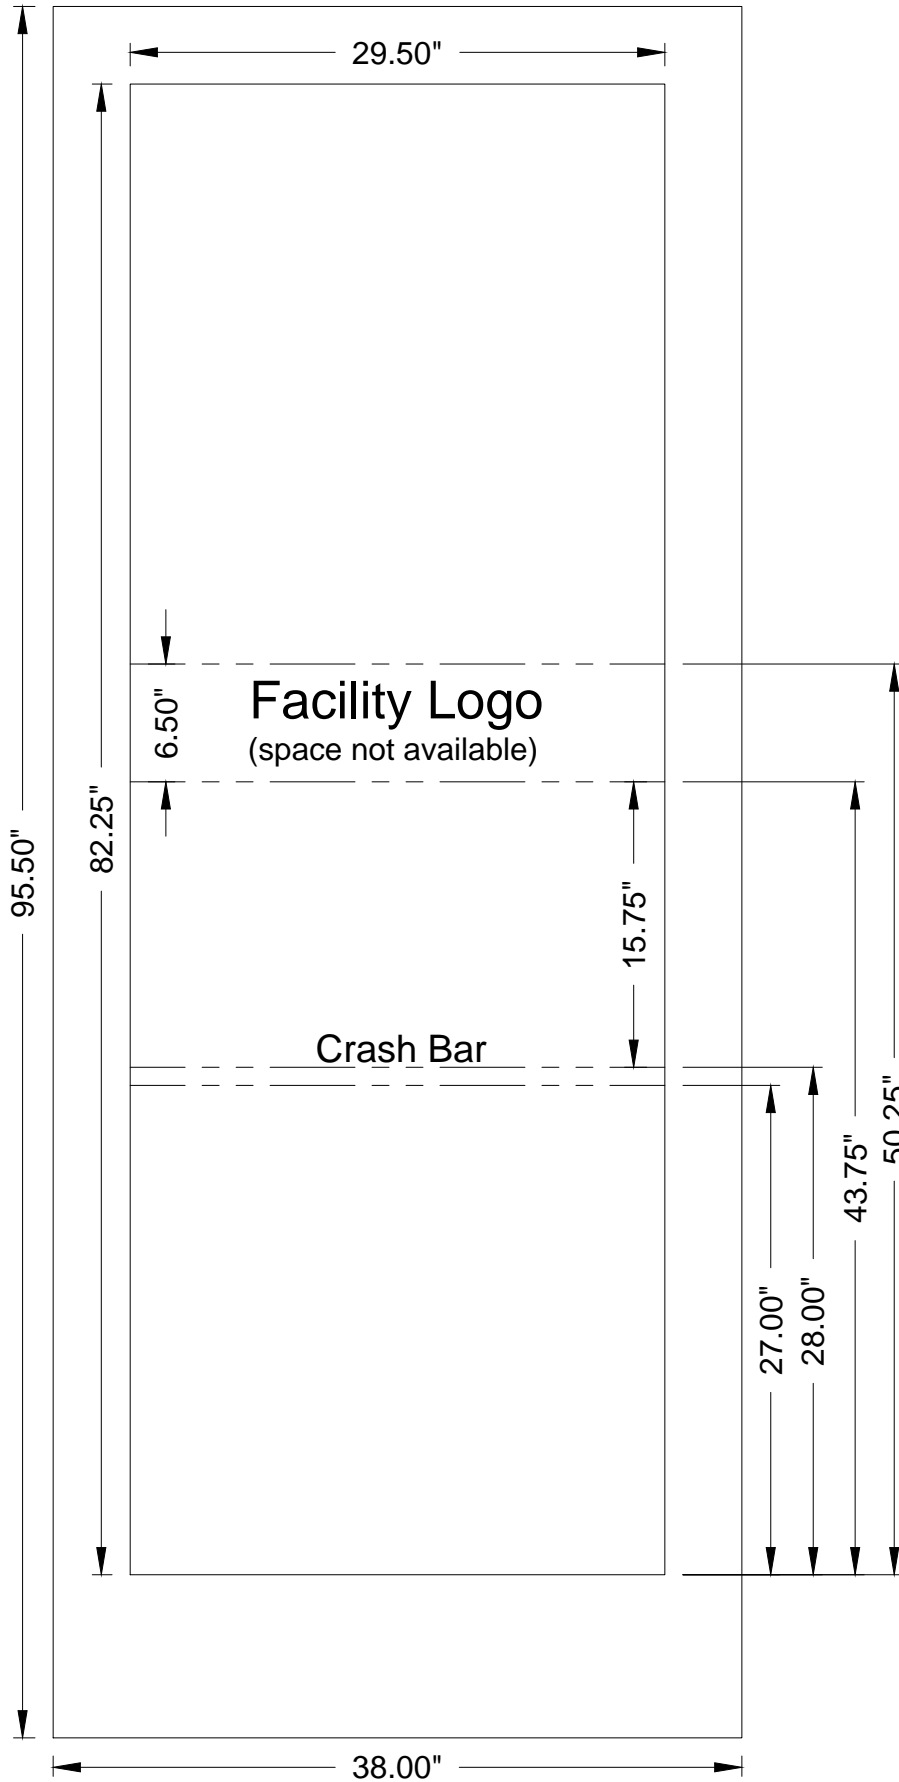

## MLK Street Entrance / Crash Doors

**Overall Glass**  
(29.5" x 82.25")