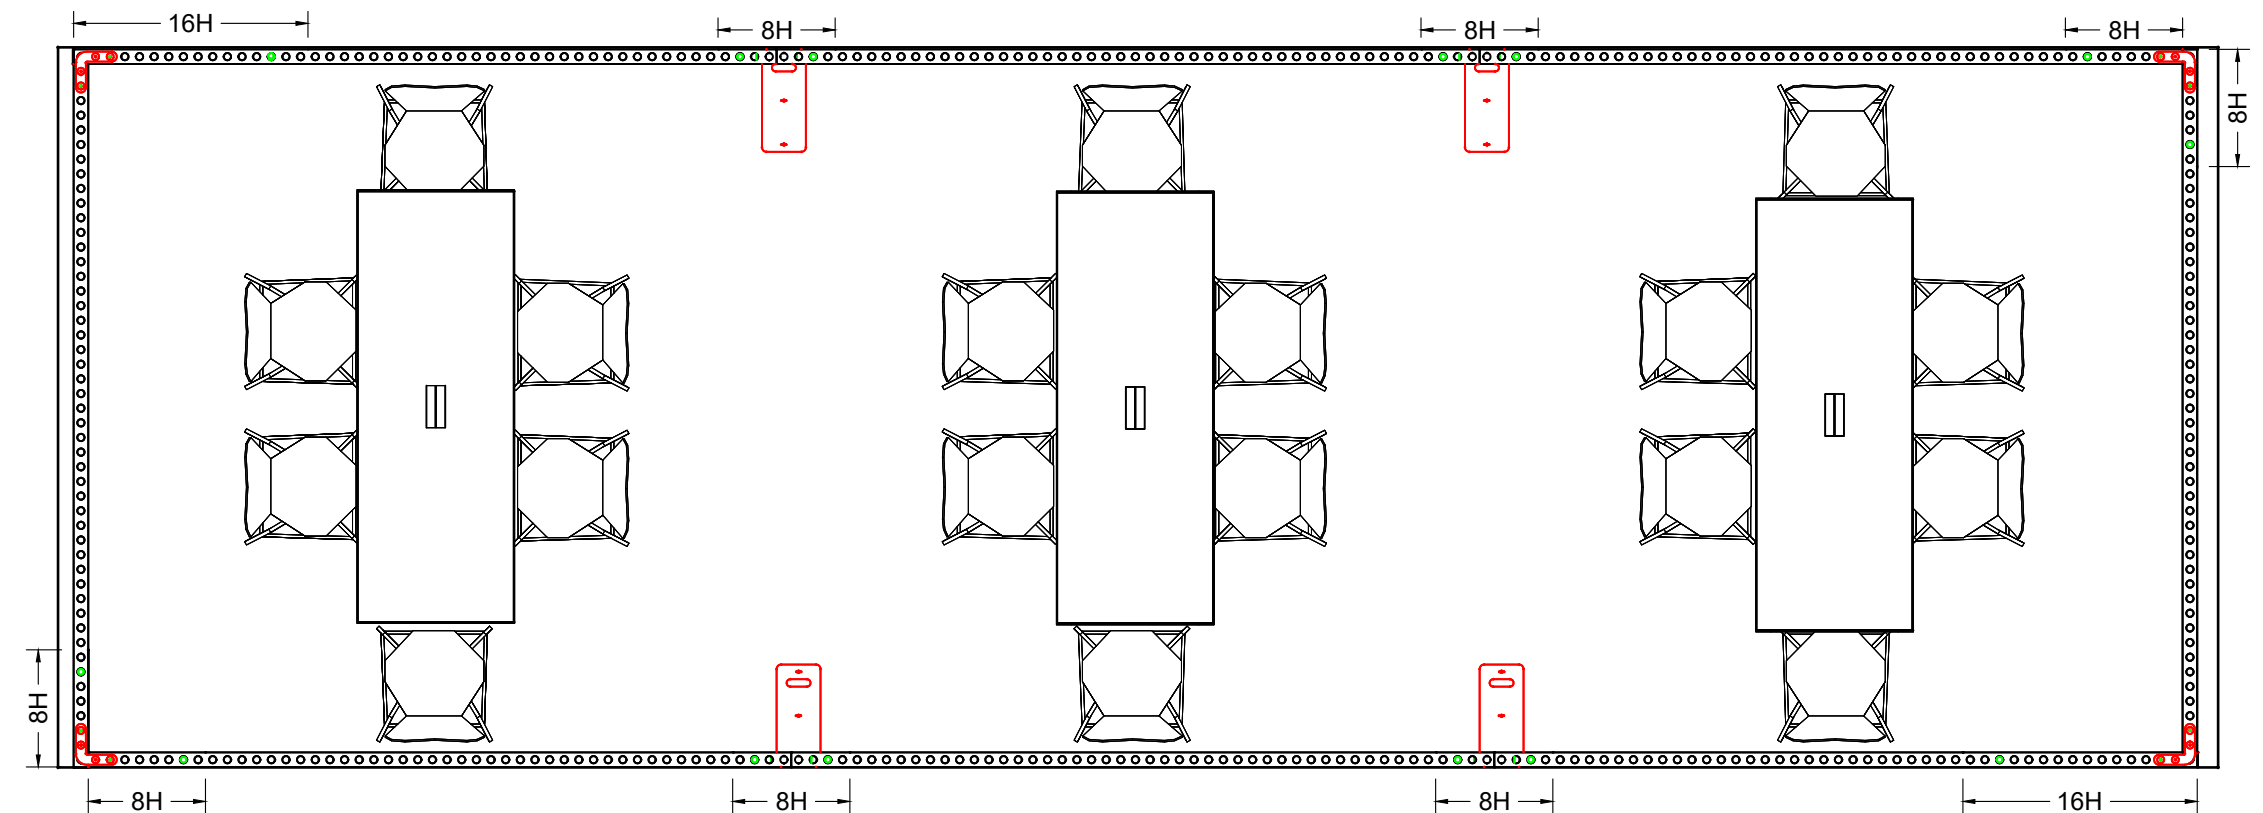

FRONT ELEVATION Scale: 3/8" = 1'-0"

PLAN VIEW Scale: 3/8" = 1'-0"