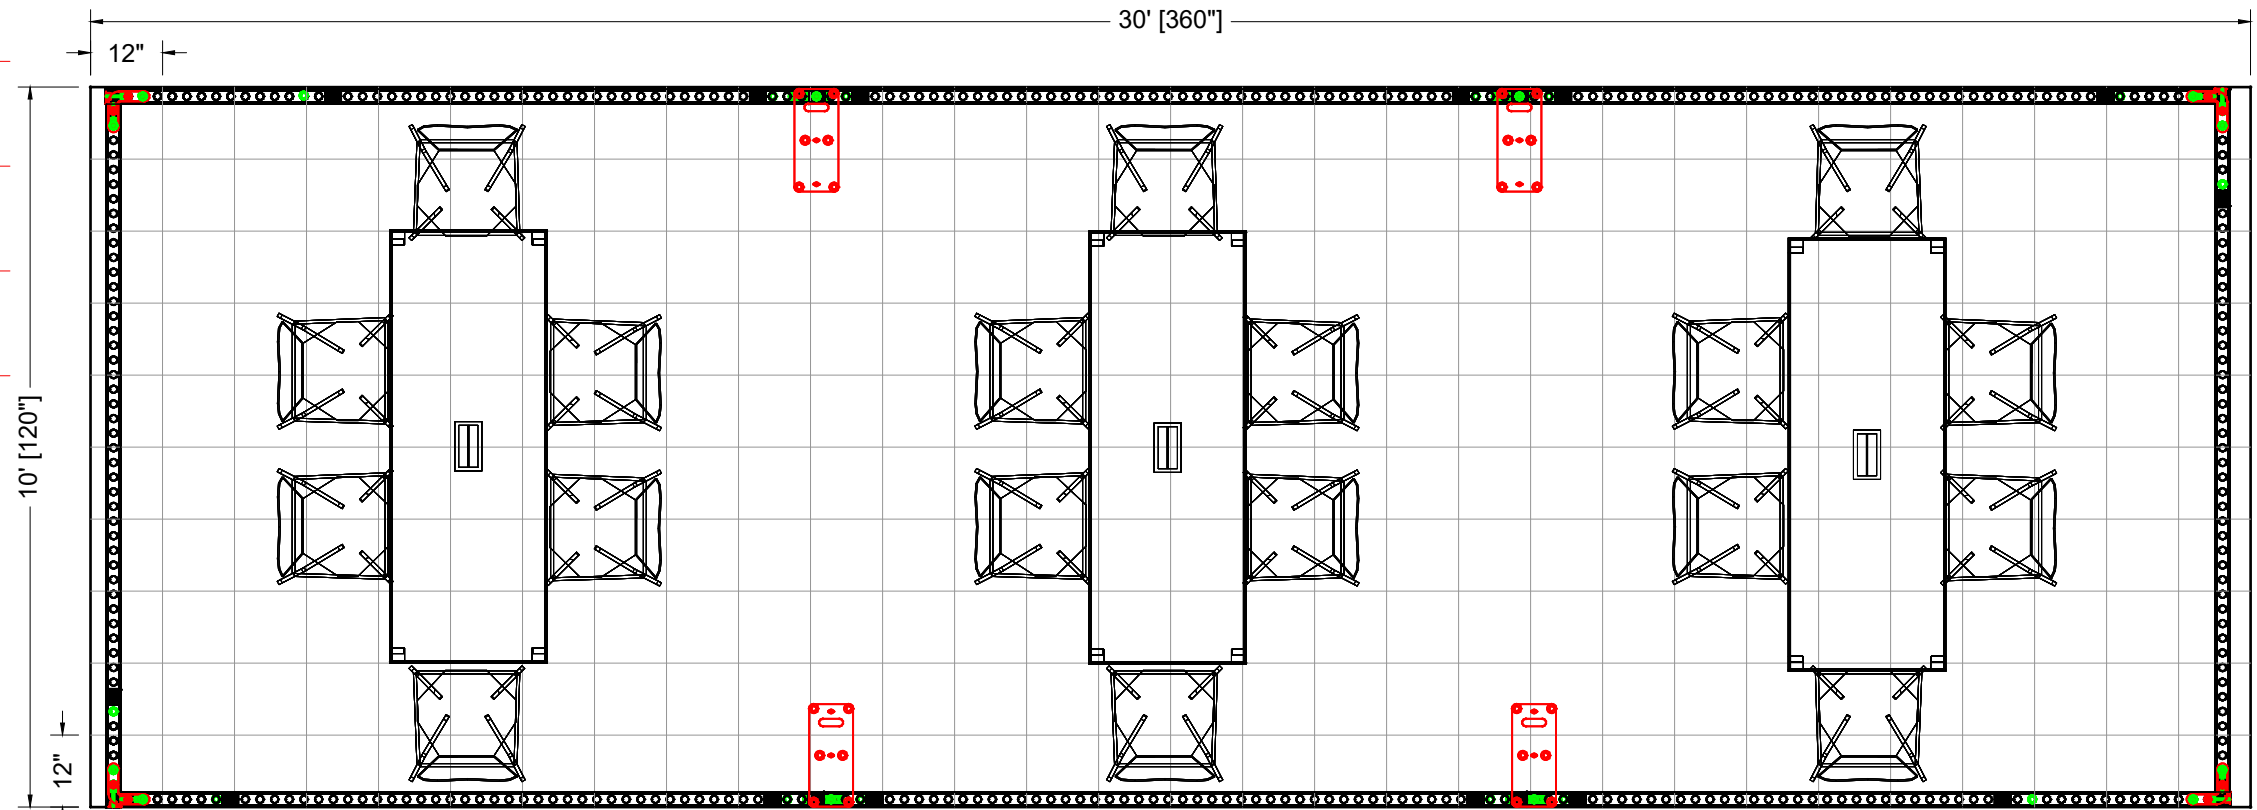

UTILITIES LEGEND

QTY	DESCRIPTION
??	A - 120V, 500W (5 AMP)
??	B - 120V, 1000W (10 AMP)
??	C - 120V, 1500W (15 AMP)
??	D - 120V, 2000W (20 AMP)
??	E - 120V, 2000W (20 AMP) 24 HR.
??	A - 208V, 60A
??	B - 208V, 100A
??	C - 480V, 3PH, 200A
??	- ELECTRICAL CORDS
??	- RECEPTACLE POINT
??	- MULTISTRIP
??	- QUADBOX
??	- OVERHEAD PAR CAN

ELECTRICAL LAYOUT
Scale: 3/8" = 1'-0"