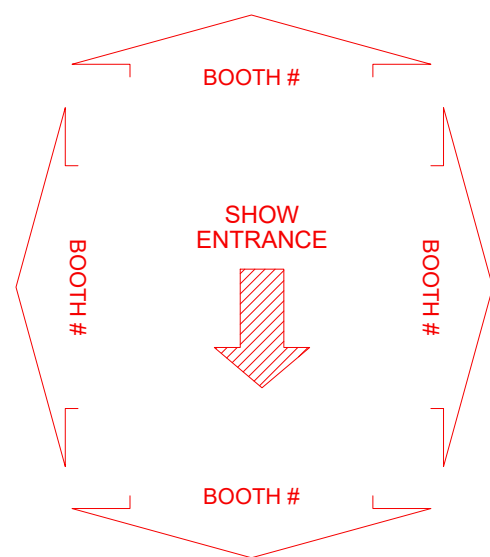

UTILITIES LEGEND

QTY	DESCRIPTION
??	A - 120V, 500W (5 AMP)
??	B - 120V, 1000W (10 AMP)
??	C - 120V, 1500W (15 AMP)
??	D - 120V, 2000W (20 AMP)
??	E - 120V, 2000W (20 AMP) 24 HR.
??	A - 208V, 60A
??	B - 208V, 100A
??	C - 480V, 3PH, 200A
??	- ELECTRICAL CORDS
??	- RECEPTACLE POINT
??	- MULTISTRIP
??	- QUADBOX
??	- OVERHEAD PAR CAN