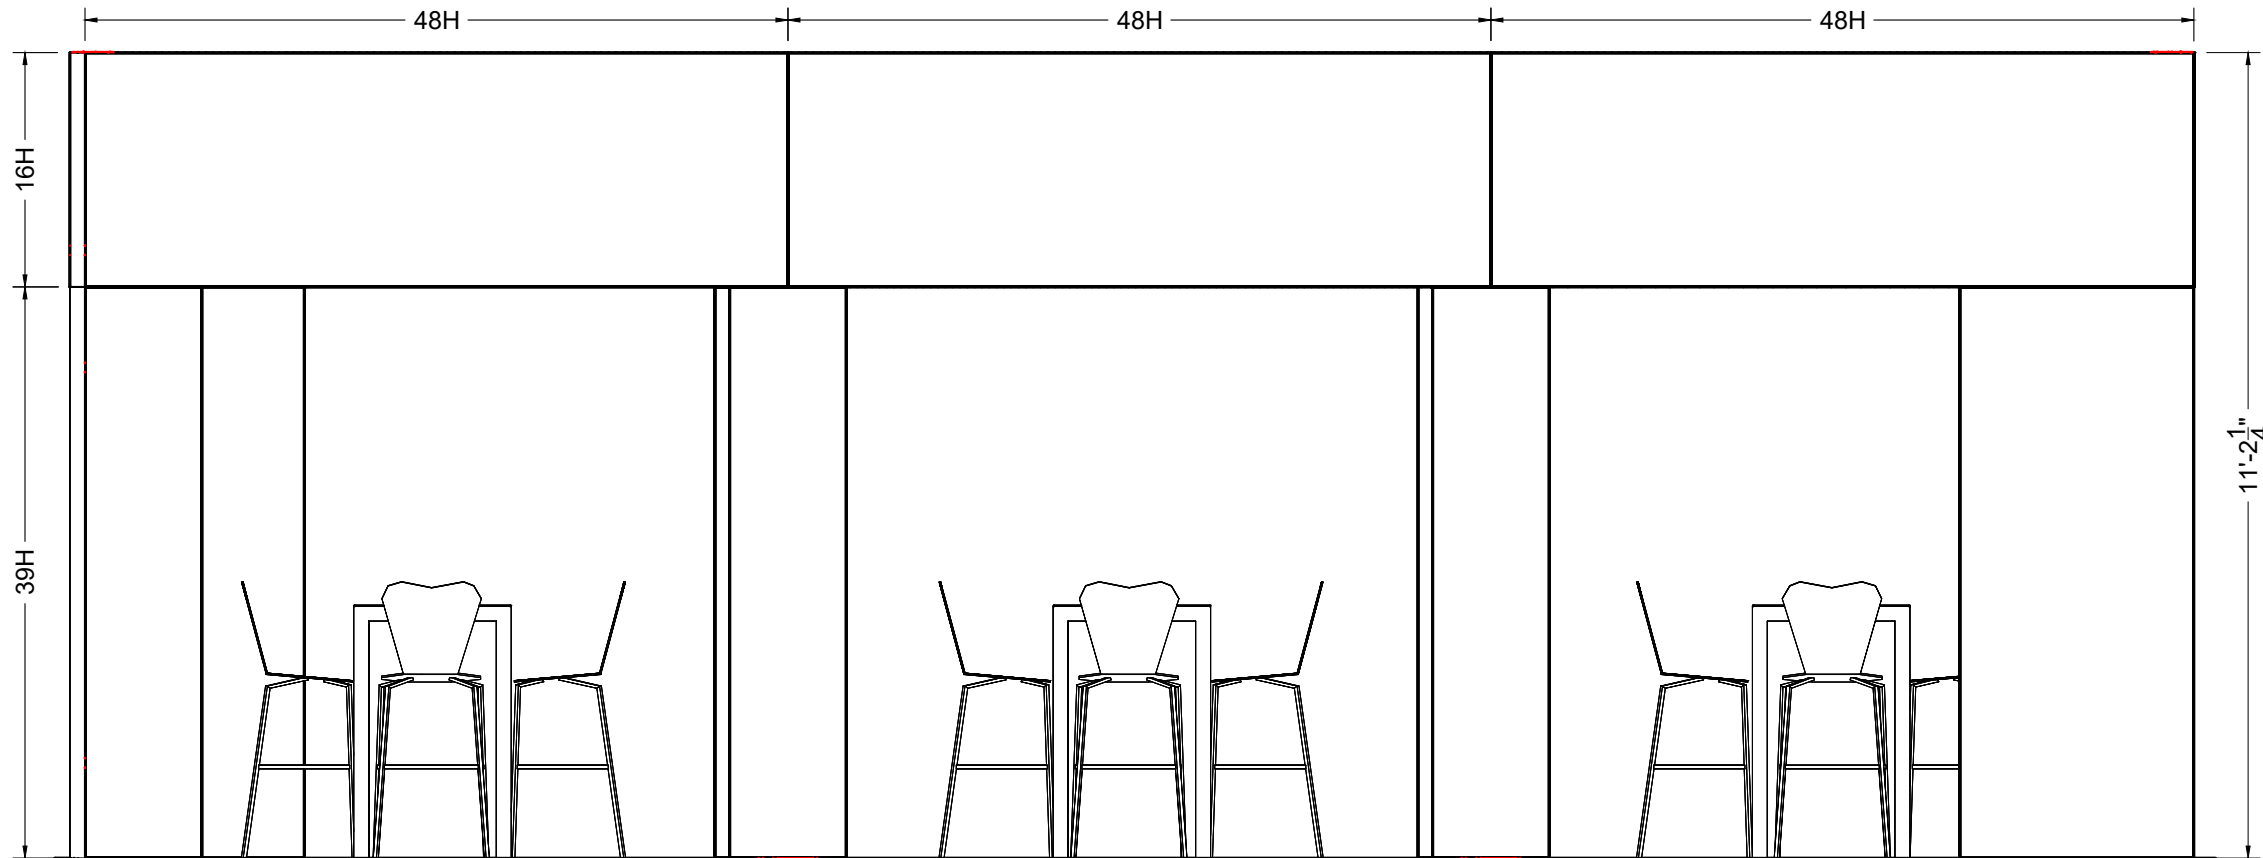

FRONT ELEVATION Scale: 3/8" = 1'-0"