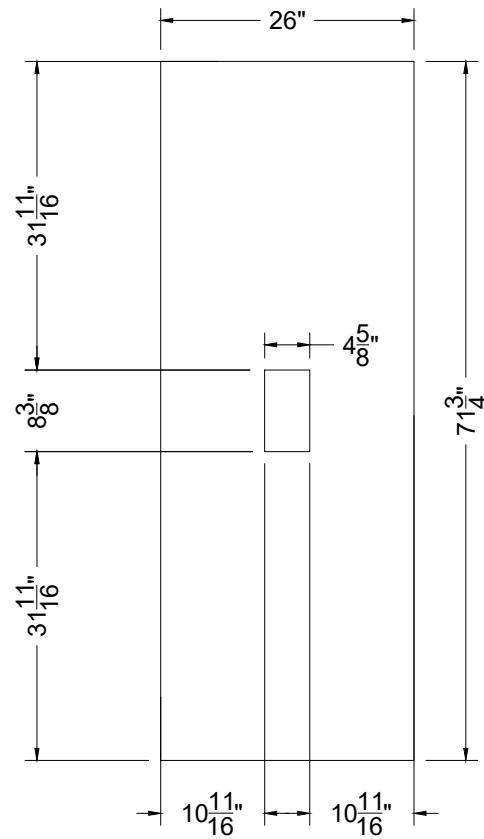

ORDERED BY:

ORDER DATE:

DUE DATE:

14

000000

CNC PAGE

MIS METAL

NAME:
MATERIAL:
NOTES:
QTY:
NEED TO CUT: