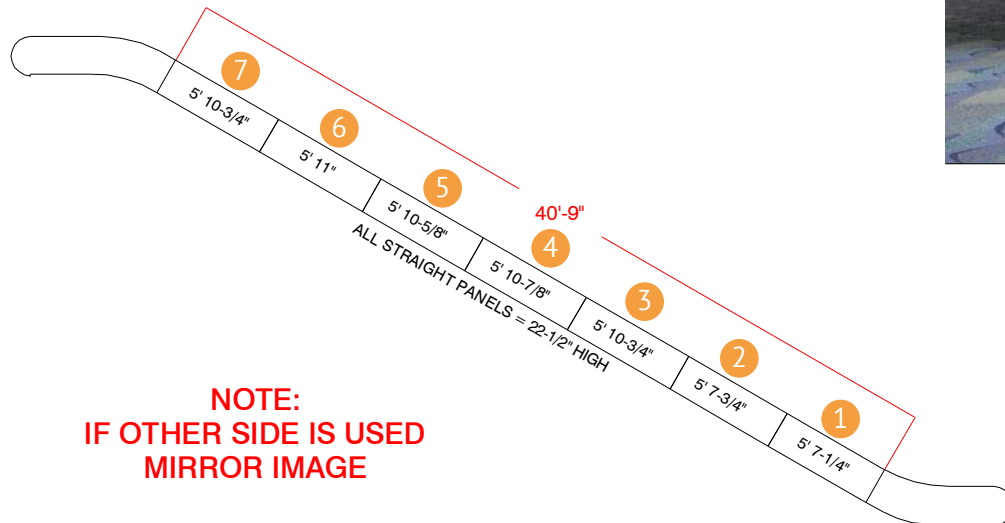

# WEST BUILDING LEVEL TWO - ESCALATOR #6

**ESCALATOR  
SIDE GLASS PANELS  
LEFT & RIGHT-SIDES  
ARE THE SAME**

**NOTE:  
IF OTHER SIDE IS USED  
MIRROR IMAGE**