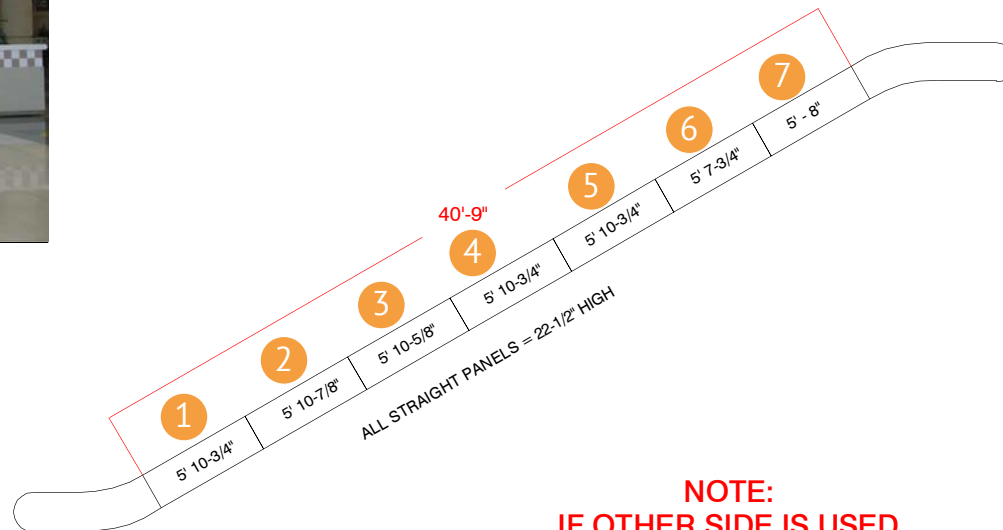

WEST BUILDING LEVEL TWO - ESCALATOR #8

**ESCALATOR
SIDE GLASS PANELS
LEFT & RIGHT-SIDES
ARE THE SAME**

**NOTE:
IF OTHER SIDE IS USED
MIRROR IMAGE**