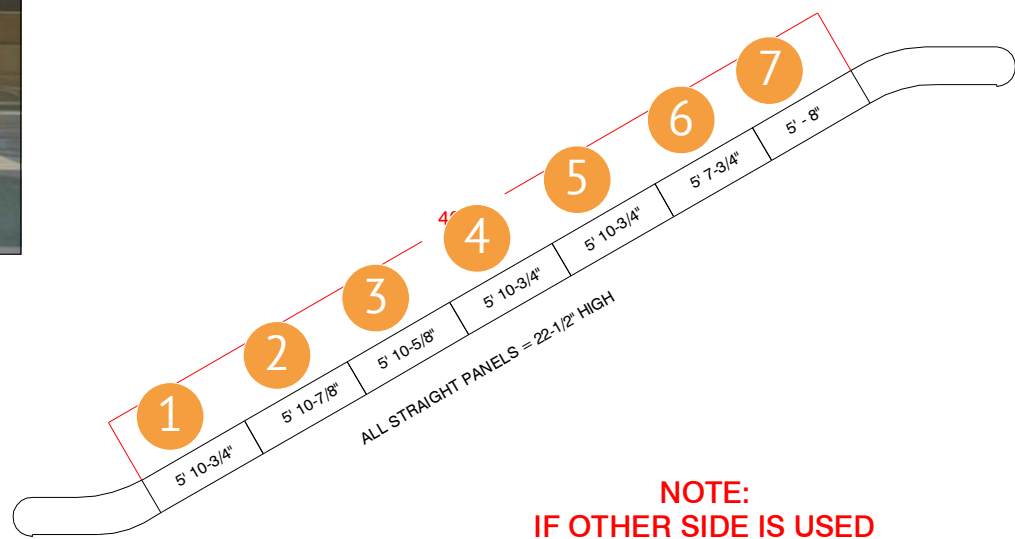

**ESCALATOR
SIDE GLASS PANELS
LEFT & RIGHT-SIDES
ARE THE SAME**

WEST BUILDING LEVEL TWO - ESCALATOR #9

**NOTE:
IF OTHER SIDE IS USED
MIRROR IMAGE**