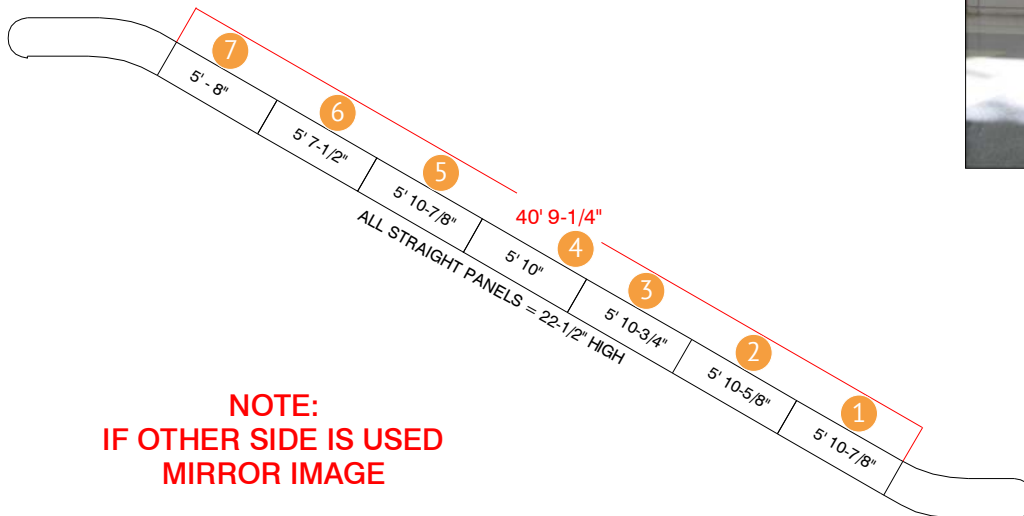

# WEST BUILDING LEVEL TWO - ESCALATOR #10

**ESCALATOR  
SIDE GLASS PANELS  
LEFT & RIGHT-SIDES  
ARE THE SAME**

**NOTE:  
IF OTHER SIDE IS USED  
MIRROR IMAGE**