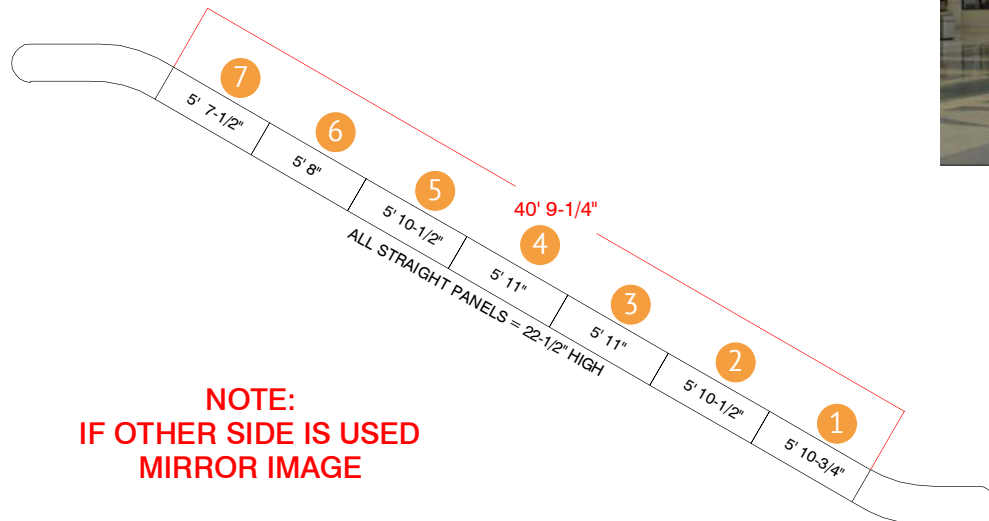

WEST BUILDING

LEVEL TWO - ESCALATOR #11

ESCALATOR

SIDE GLASS PANELS

LEFT & RIGHT-SIDES

ARE THE SAME

NOTE:
IF OTHER SIDE IS USED
MIRROR IMAGE