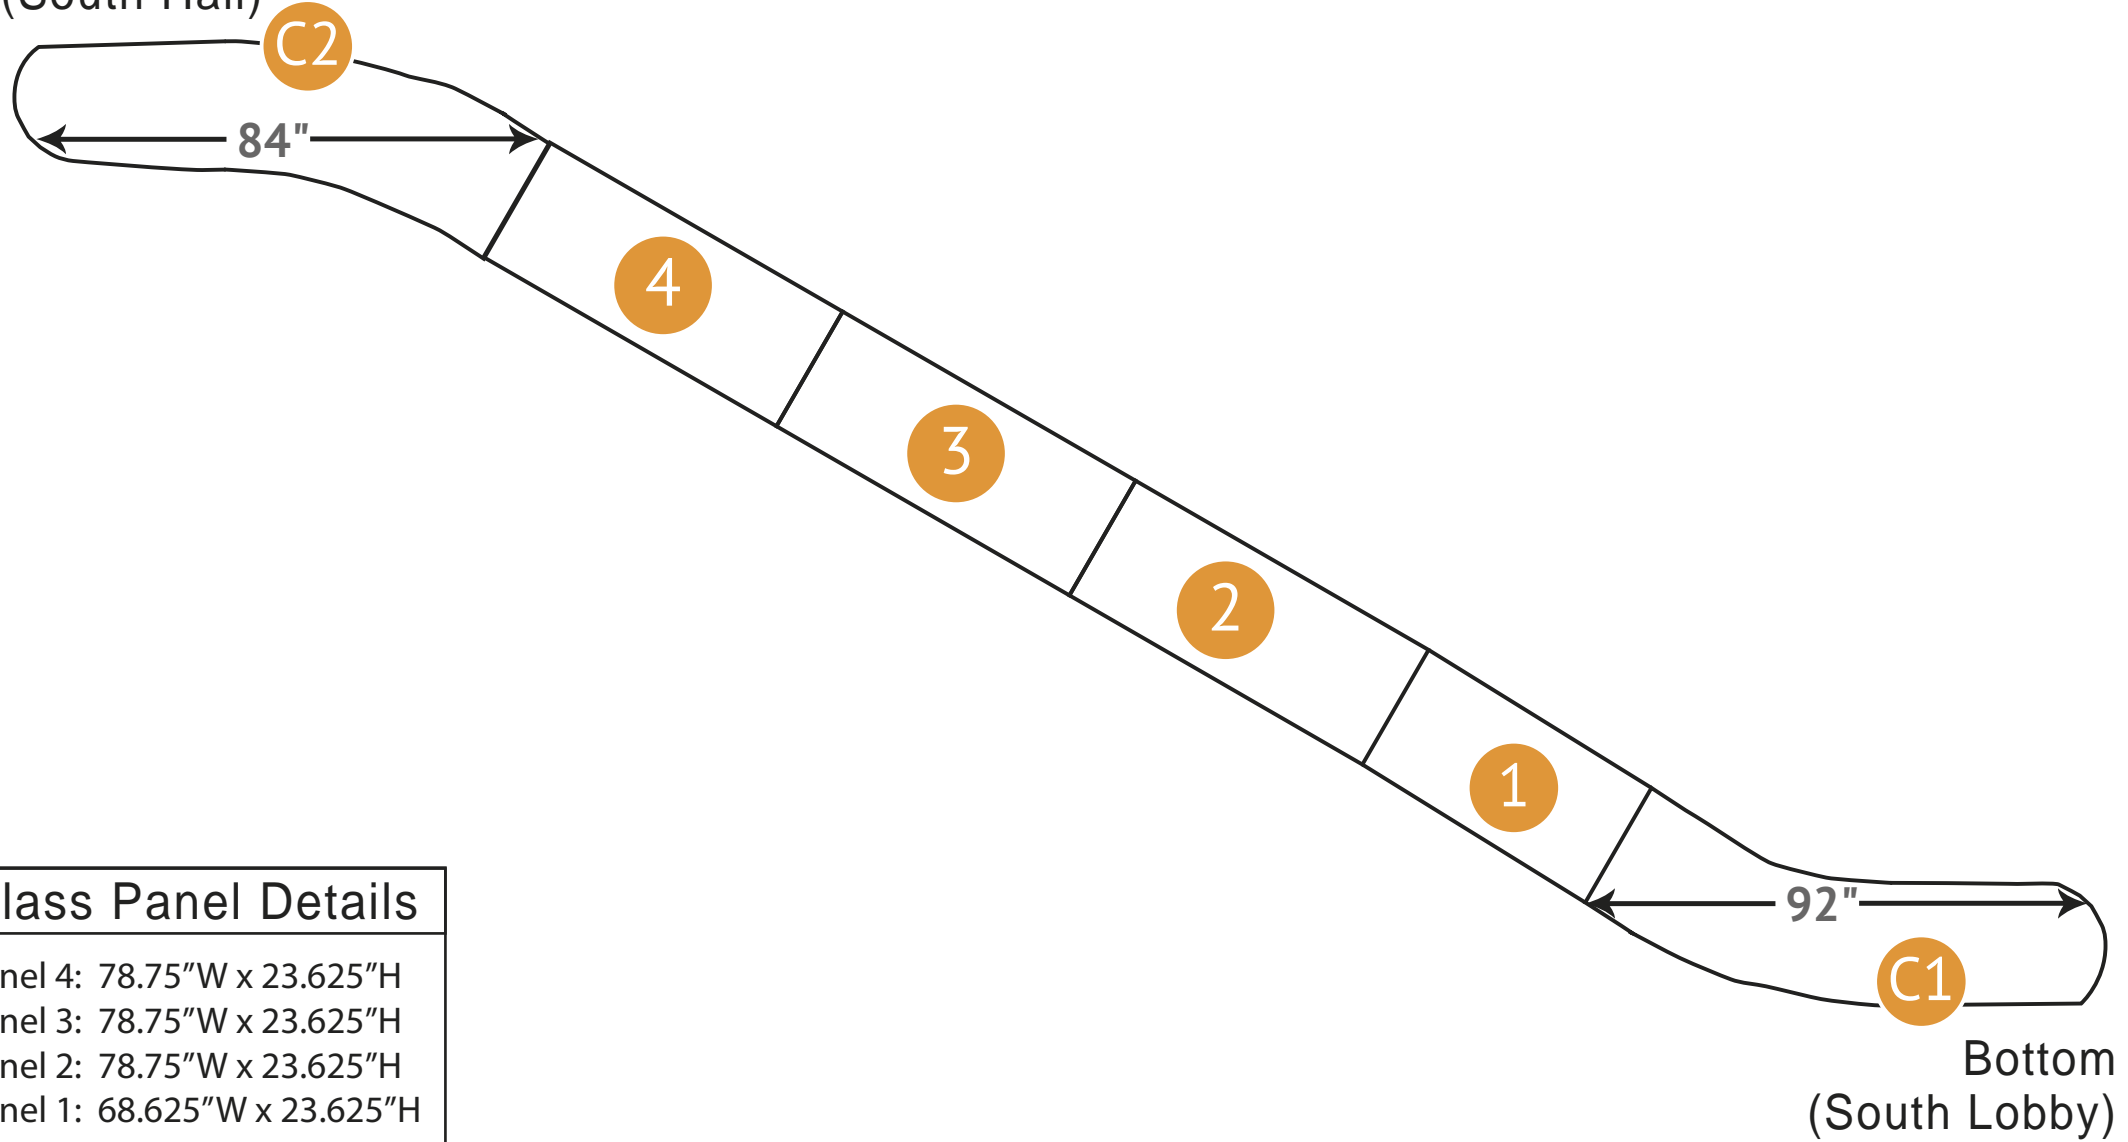

Escalator Graphics SL-EG4

Top
(South Hall)

Glass Panel Details

- Panel 4: 78.75"W x 23.625"H
- Panel 3: 78.75"W x 23.625"H
- Panel 2: 78.75"W x 23.625"H
- Panel 1: 68.625"W x 23.625"H